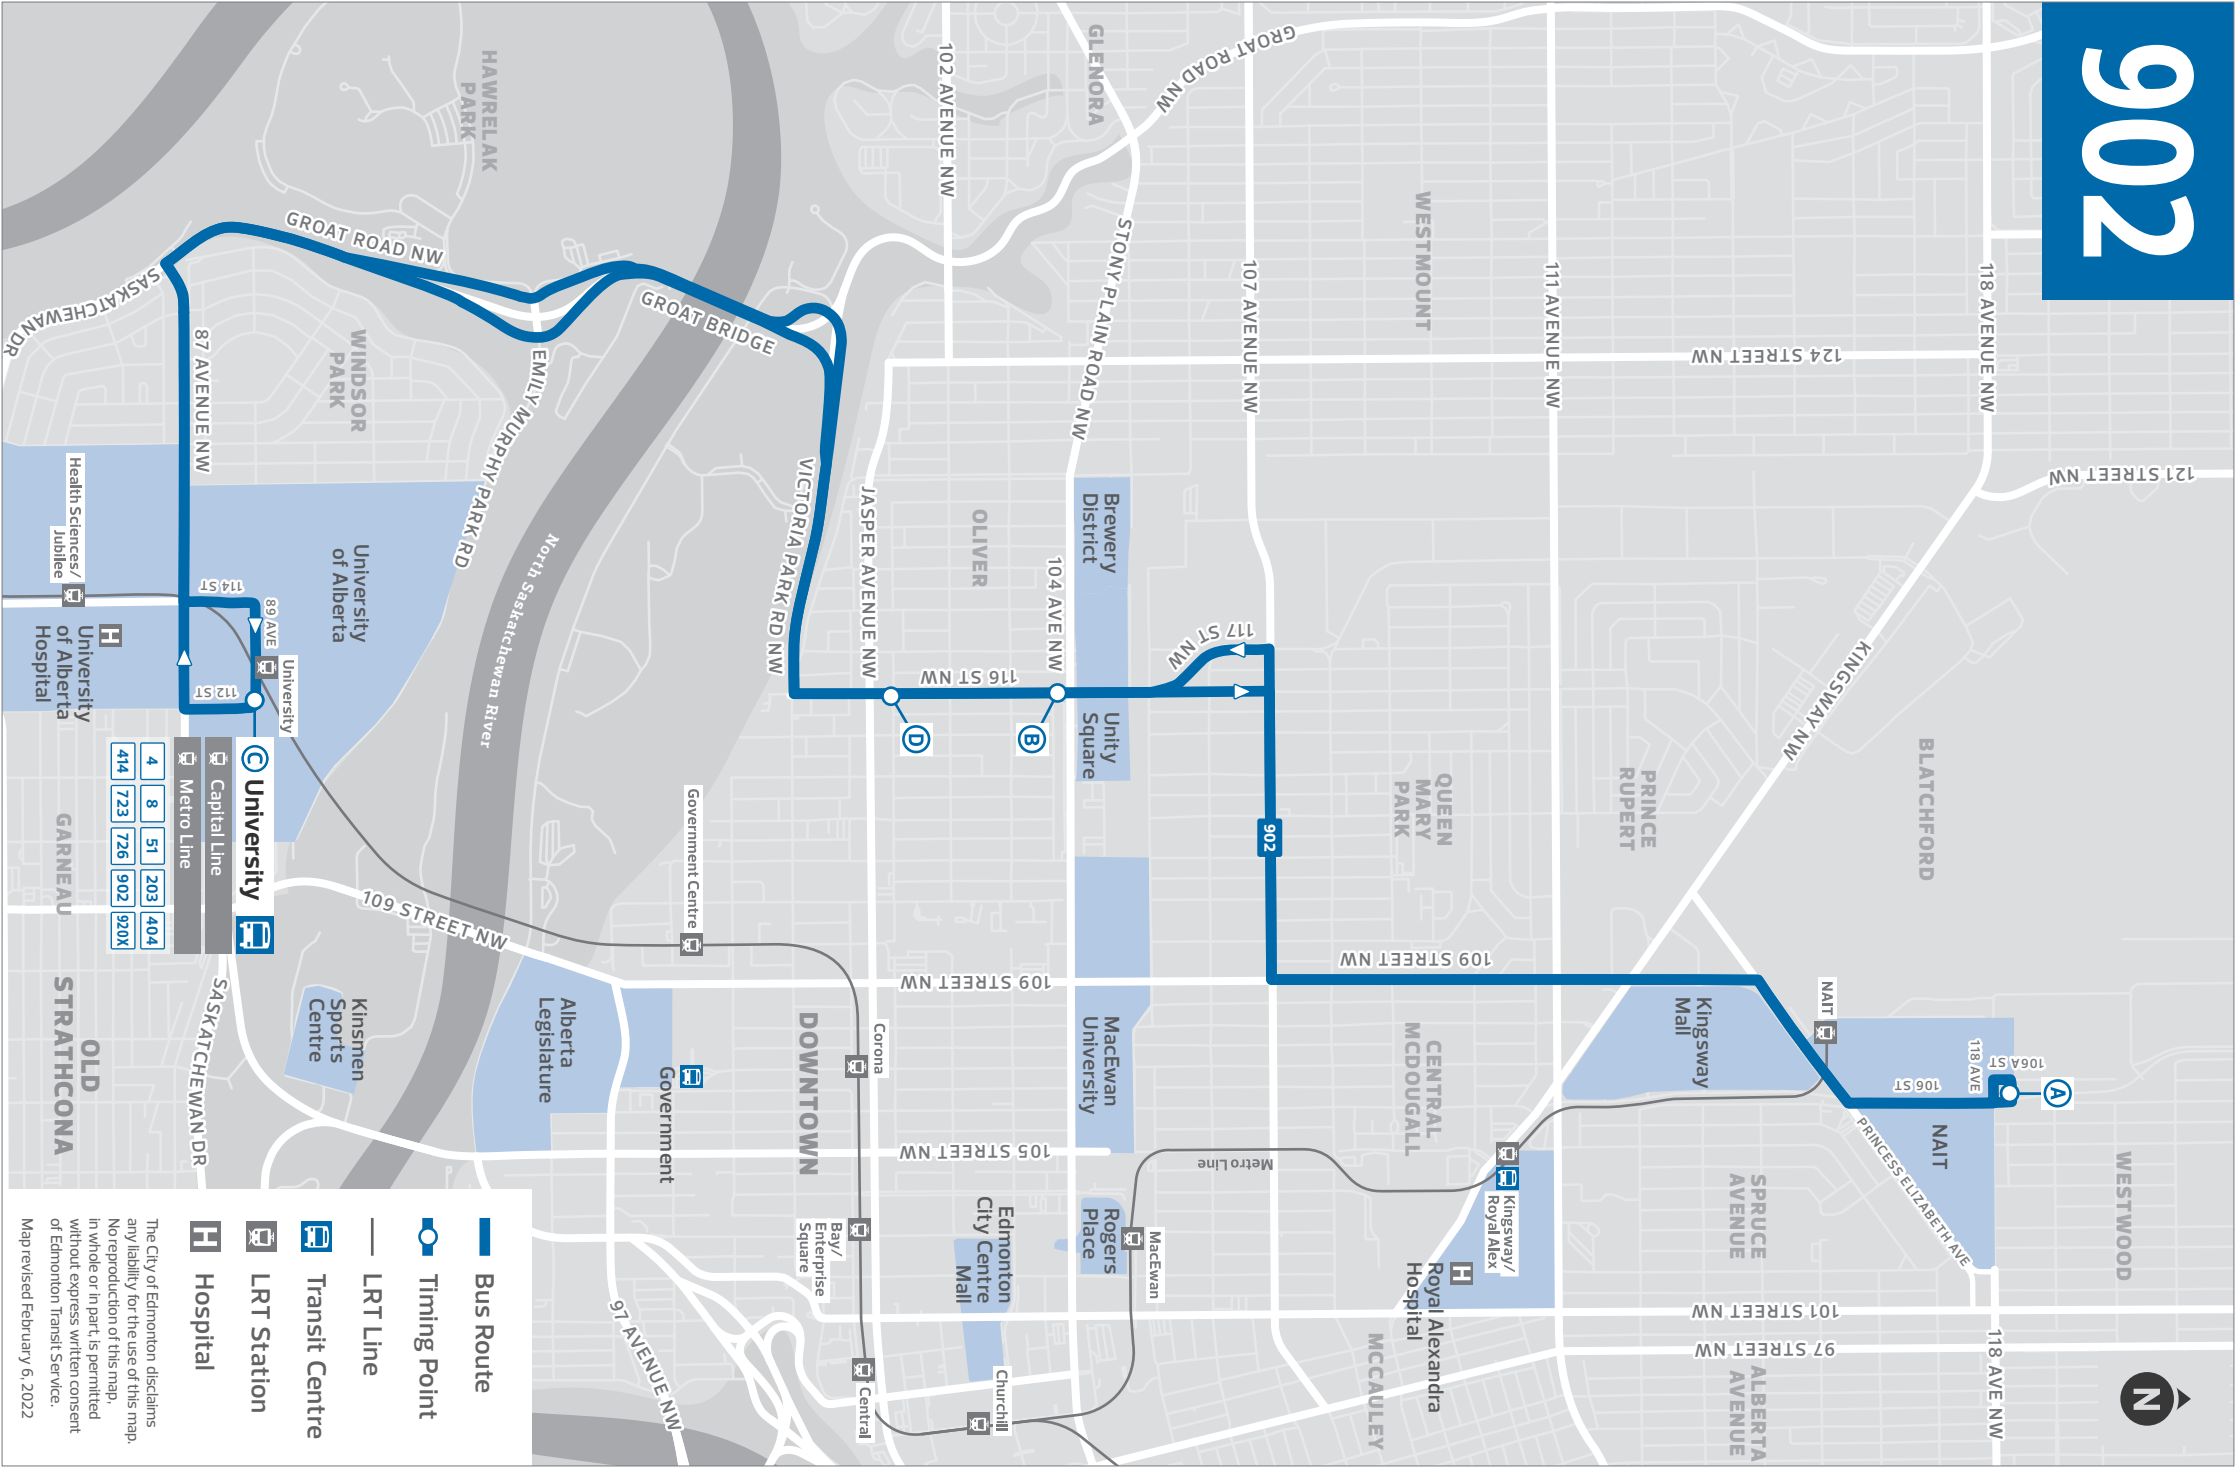

TIMING POINTS

902**SATURDAY**

NAIT TO UNIVERSITY			UNIVERSITY TO NAIT		
106 St & 118 Ave Loop	116 St & 104 Ave	University TC	University TC	116 St & Jasper Ave	106 St & 118 Ave Loop
A → B → C	C → D → A				
7:26	7:38	7:49	6:42	6:52	7:05
8:26	8:38	8:49	7:42	7:52	8:05
8:55	9:07	9:18	8:42	8:52	9:05
9:25	9:37	9:48	9:11	9:21	9:34
9:55	10:07	10:18	9:41	9:51	10:04
10:25	10:37	10:48	10:11	10:21	10:34
10:55	11:07	11:18	10:41	10:51	11:04
11:25	11:37	11:48	11:11	11:21	11:34
11:55	12:07	12:18	11:41	11:51	12:04
12:25	12:37	12:48	12:11	12:21	12:34
12:55	1:07	1:18	12:41	12:51	1:04
1:25	1:37	1:48	1:11	1:21	1:34
1:55	2:07	2:18	1:41	1:51	2:04
2:25	2:37	2:48	2:11	2:21	2:34
2:55	3:07	3:18	2:41	2:51	3:04
3:25	3:37	3:48	3:11	3:21	3:34
3:55	4:07	4:18	3:41	3:51	4:04
4:25	4:37	4:48	4:11	4:21	4:34
4:56	5:08	5:19	4:41	4:51	5:04
5:26	5:38	5:49	5:12	5:22	5:35
5:56	6:08	6:19	5:42	5:52	6:05
6:26	6:38	6:49	6:12	6:22	6:35
6:56	7:08	7:19	6:42	6:52	7:05

TIMING POINTS

902**SUNDAY**

NAIT TO UNIVERSITY			UNIVERSITY TO NAIT		
106 St & 118 Ave Loop	116 St & 104 Ave	University TC	University TC	116 St & Jasper Ave	106 St & 118 Ave Loop
A → B → C	C → D → A				
10:02	10:13	10:24	10:16	10:26	10:38
10:32	10:43	10:54	10:46	10:56	11:08
- EVERY 30 MINUTES UNTIL -			- EVERY 30 MINUTES UNTIL -		
4:32	4:43	4:54	4:16	4:26	4:38
5:02	5:13	5:24	4:46	4:56	5:08
5:30	5:41	5:52	5:16	5:26	5:38
6:00	6:11	6:22	5:46	5:56	6:08
6:30	6:41	6:52	6:16	6:26	6:38
			6:46	6:56	7:08

902

NAIT
UNIVERSITY SQUARE
UNIVERSITY

Revised: April 24, 2022

Edmonton
Transit
Service

902

4	8	51	203	404
414	723	726	902	920X

Capitol Line
 Metro Line

- Bus Route
- Timing Point
- LRT Line
- Transit Centre
- LRT Station
- Hospital

The City of Edmonton disclaims any liability for the use of this map. No reproduction of this map, in whole or in part, is permitted without express written consent of Edmonton Transit Service.

Map revised February 6, 2022