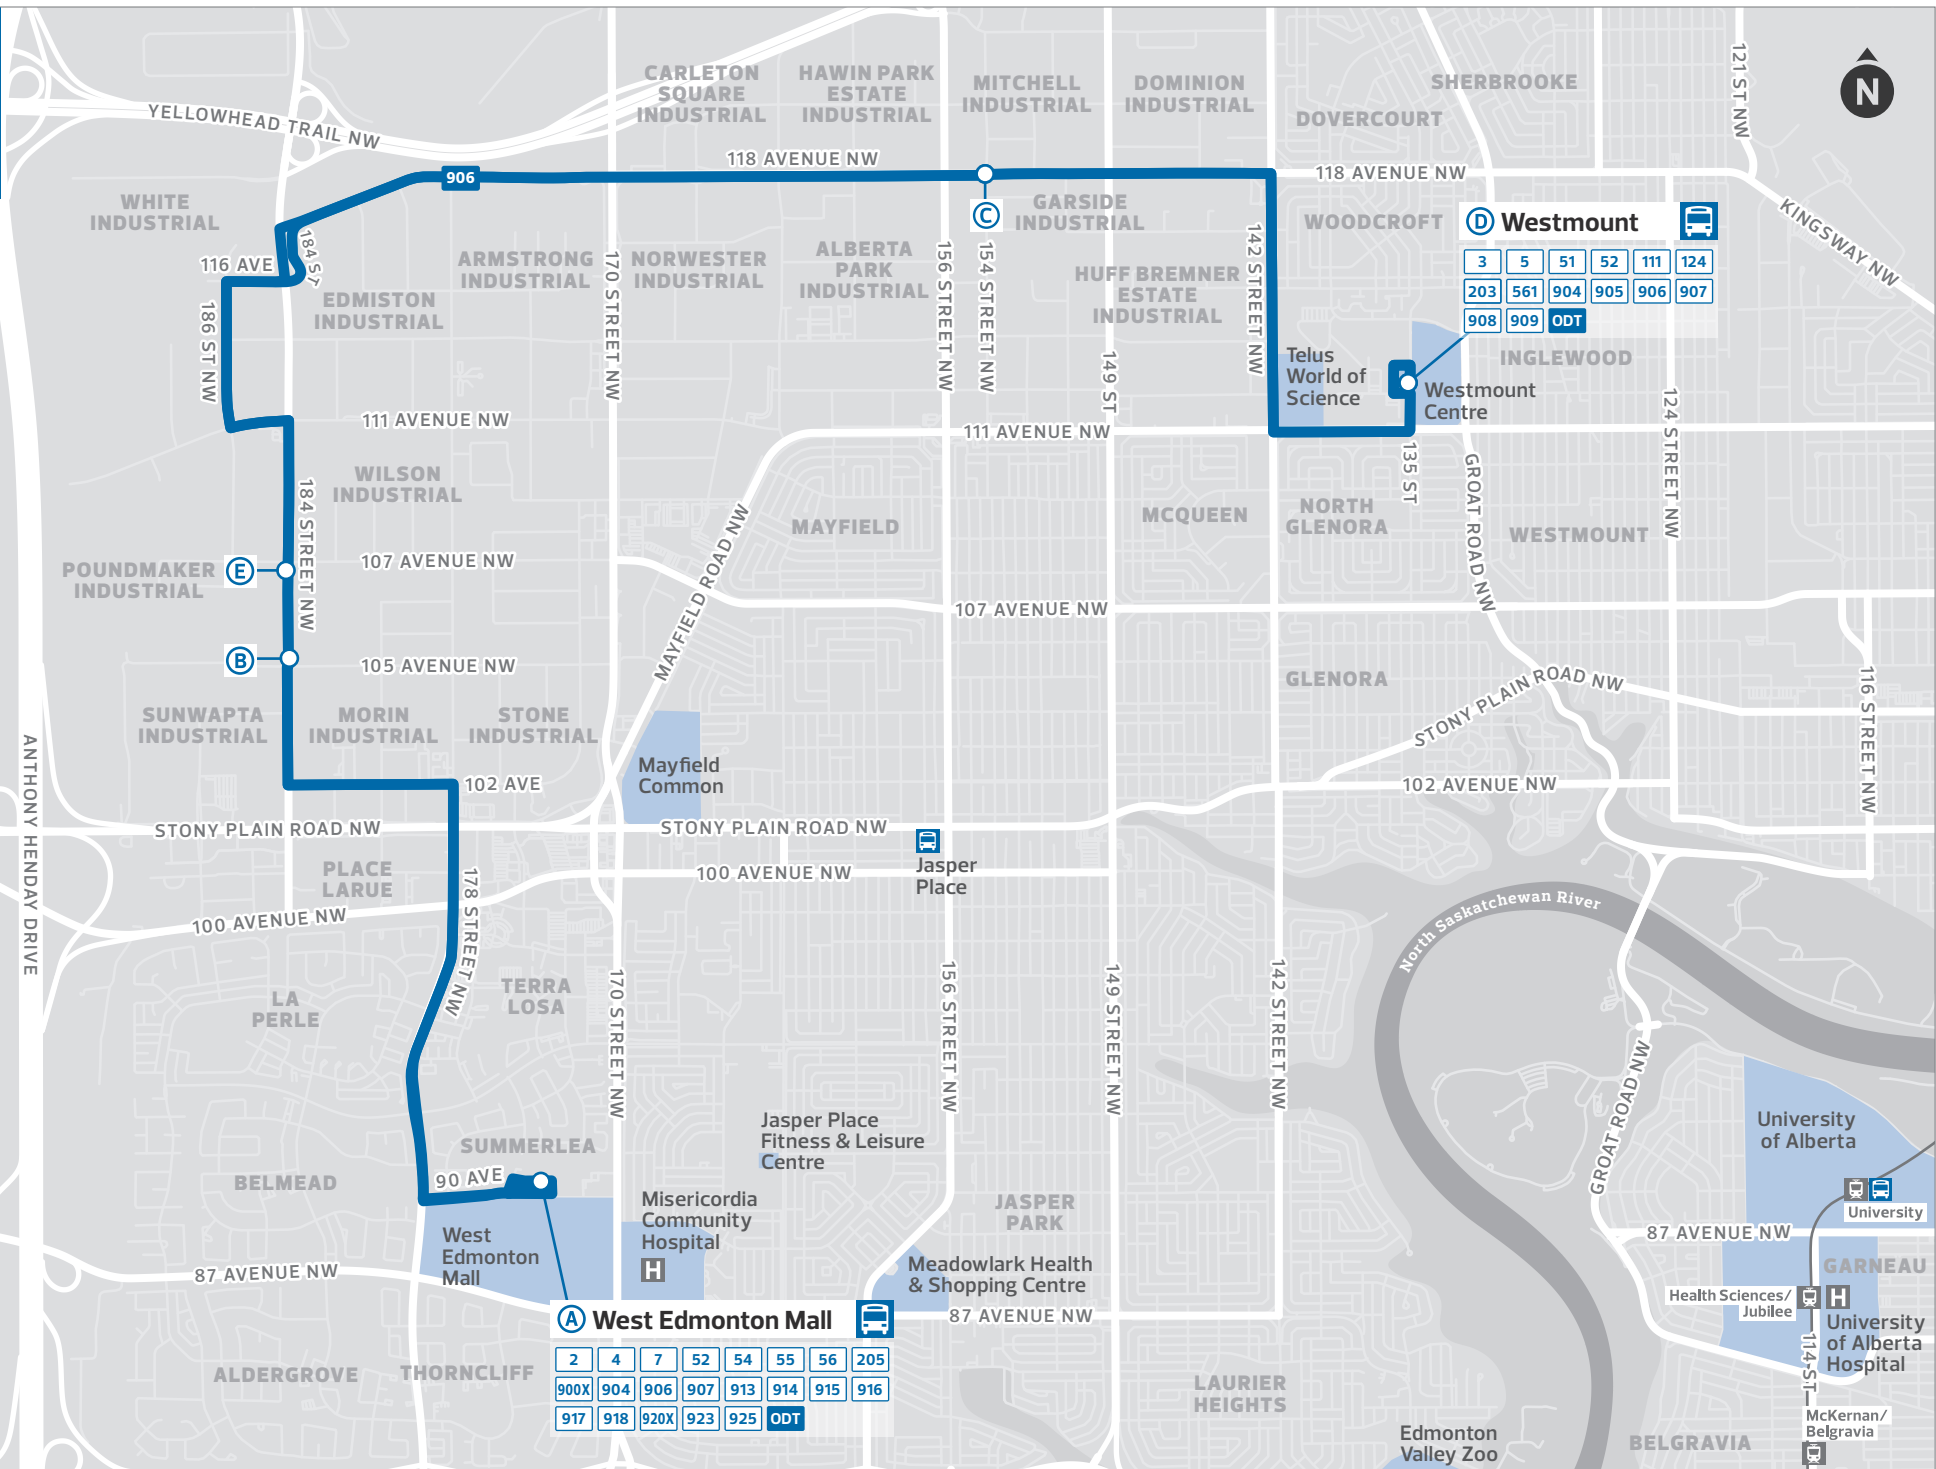

- ① ROUTE NUMBER
- ② DAY OF THE WEEK
- ③ LOCATION / TIMING POINTS
- ④ MAP MARKERS

1			2 SUNDAY		
CAPILANO TO DOWNTOWN			CAPILANO TO DOWNTOWN		
③ Capilano TC	79 St & 106 Ave	102 St & MacDonald Dr	Capilano TC	79 St & 106 Ave	102 St & MacDonald Dr
④ A	B	C	A	B	C
5:35	5:43	5:56	5:20	5:28	5:41
5:55	6:03	6:16	5:35	5:43	5:56
6:15	6:23	6:36	5:50	5:58	6:11
6:35	6:43	6:56	6:05	6:13	6:26
6:55	7:03	7:16	6:20	6:28	6:41
7:15	7:23	7:36	6:35	6:43	6:56
7:35	7:43	7:56	6:50	6:58	7:11
7:55	8:03	8:16	7:05	7:13	7:26
8:15	8:23	8:36	7:25	7:33	7:46
8:35	8:43	8:56	7:45	7:53	8:06
8:55	9:03	9:16	8:05	8:13	8:26
9:15	9:25	9:39	8:25	8:33	8:46
9:35	9:44	9:58	8:45	8:53	9:06
9:55	10:05	10:19	9:05	9:13	9:26
10:15	10:24	10:38	9:25	9:33	9:46
10:35	10:45	10:59	9:45	9:53	10:06
10:50	10:59	11:13	10:05	10:13	10:26
11:05	11:15	11:29	10:25	10:33	10:46
11:20	11:30	11:43	10:45	10:53	11:06

To book your ride:

- + Download the Edmonton On Demand Transit app
- + Visit edmonton.ca/OnDemandTransit
- + Call 780-496-2400

For more information, visit edmonton.ca/OnDemandTransit

INFORMATION

906

WEST EDMONTON MALL
WESTMOUNT

Revised: April 24, 2022

Edmonton
Transit
Service

906

-  Bus Route
-  Timing Point
-  LRT Line
-  Transit Centre
-  LRT Station
-  Hospital

The City of Edmonton disclaims any liability for the use of this map. No reproduction of this map, in whole or in part, is permitted without express written consent of Edmonton Transit Service.

Map revised November 28, 2021

(A) West Edmonton Mall

2	4	7	52	54	55	56	205
900X	904	906	907	913	914	915	916
917	918	920X	923	925	ODT		

(D) Westmount

3	5	51	52	111	124
203	561	904	905	906	907
908	909	ODT			