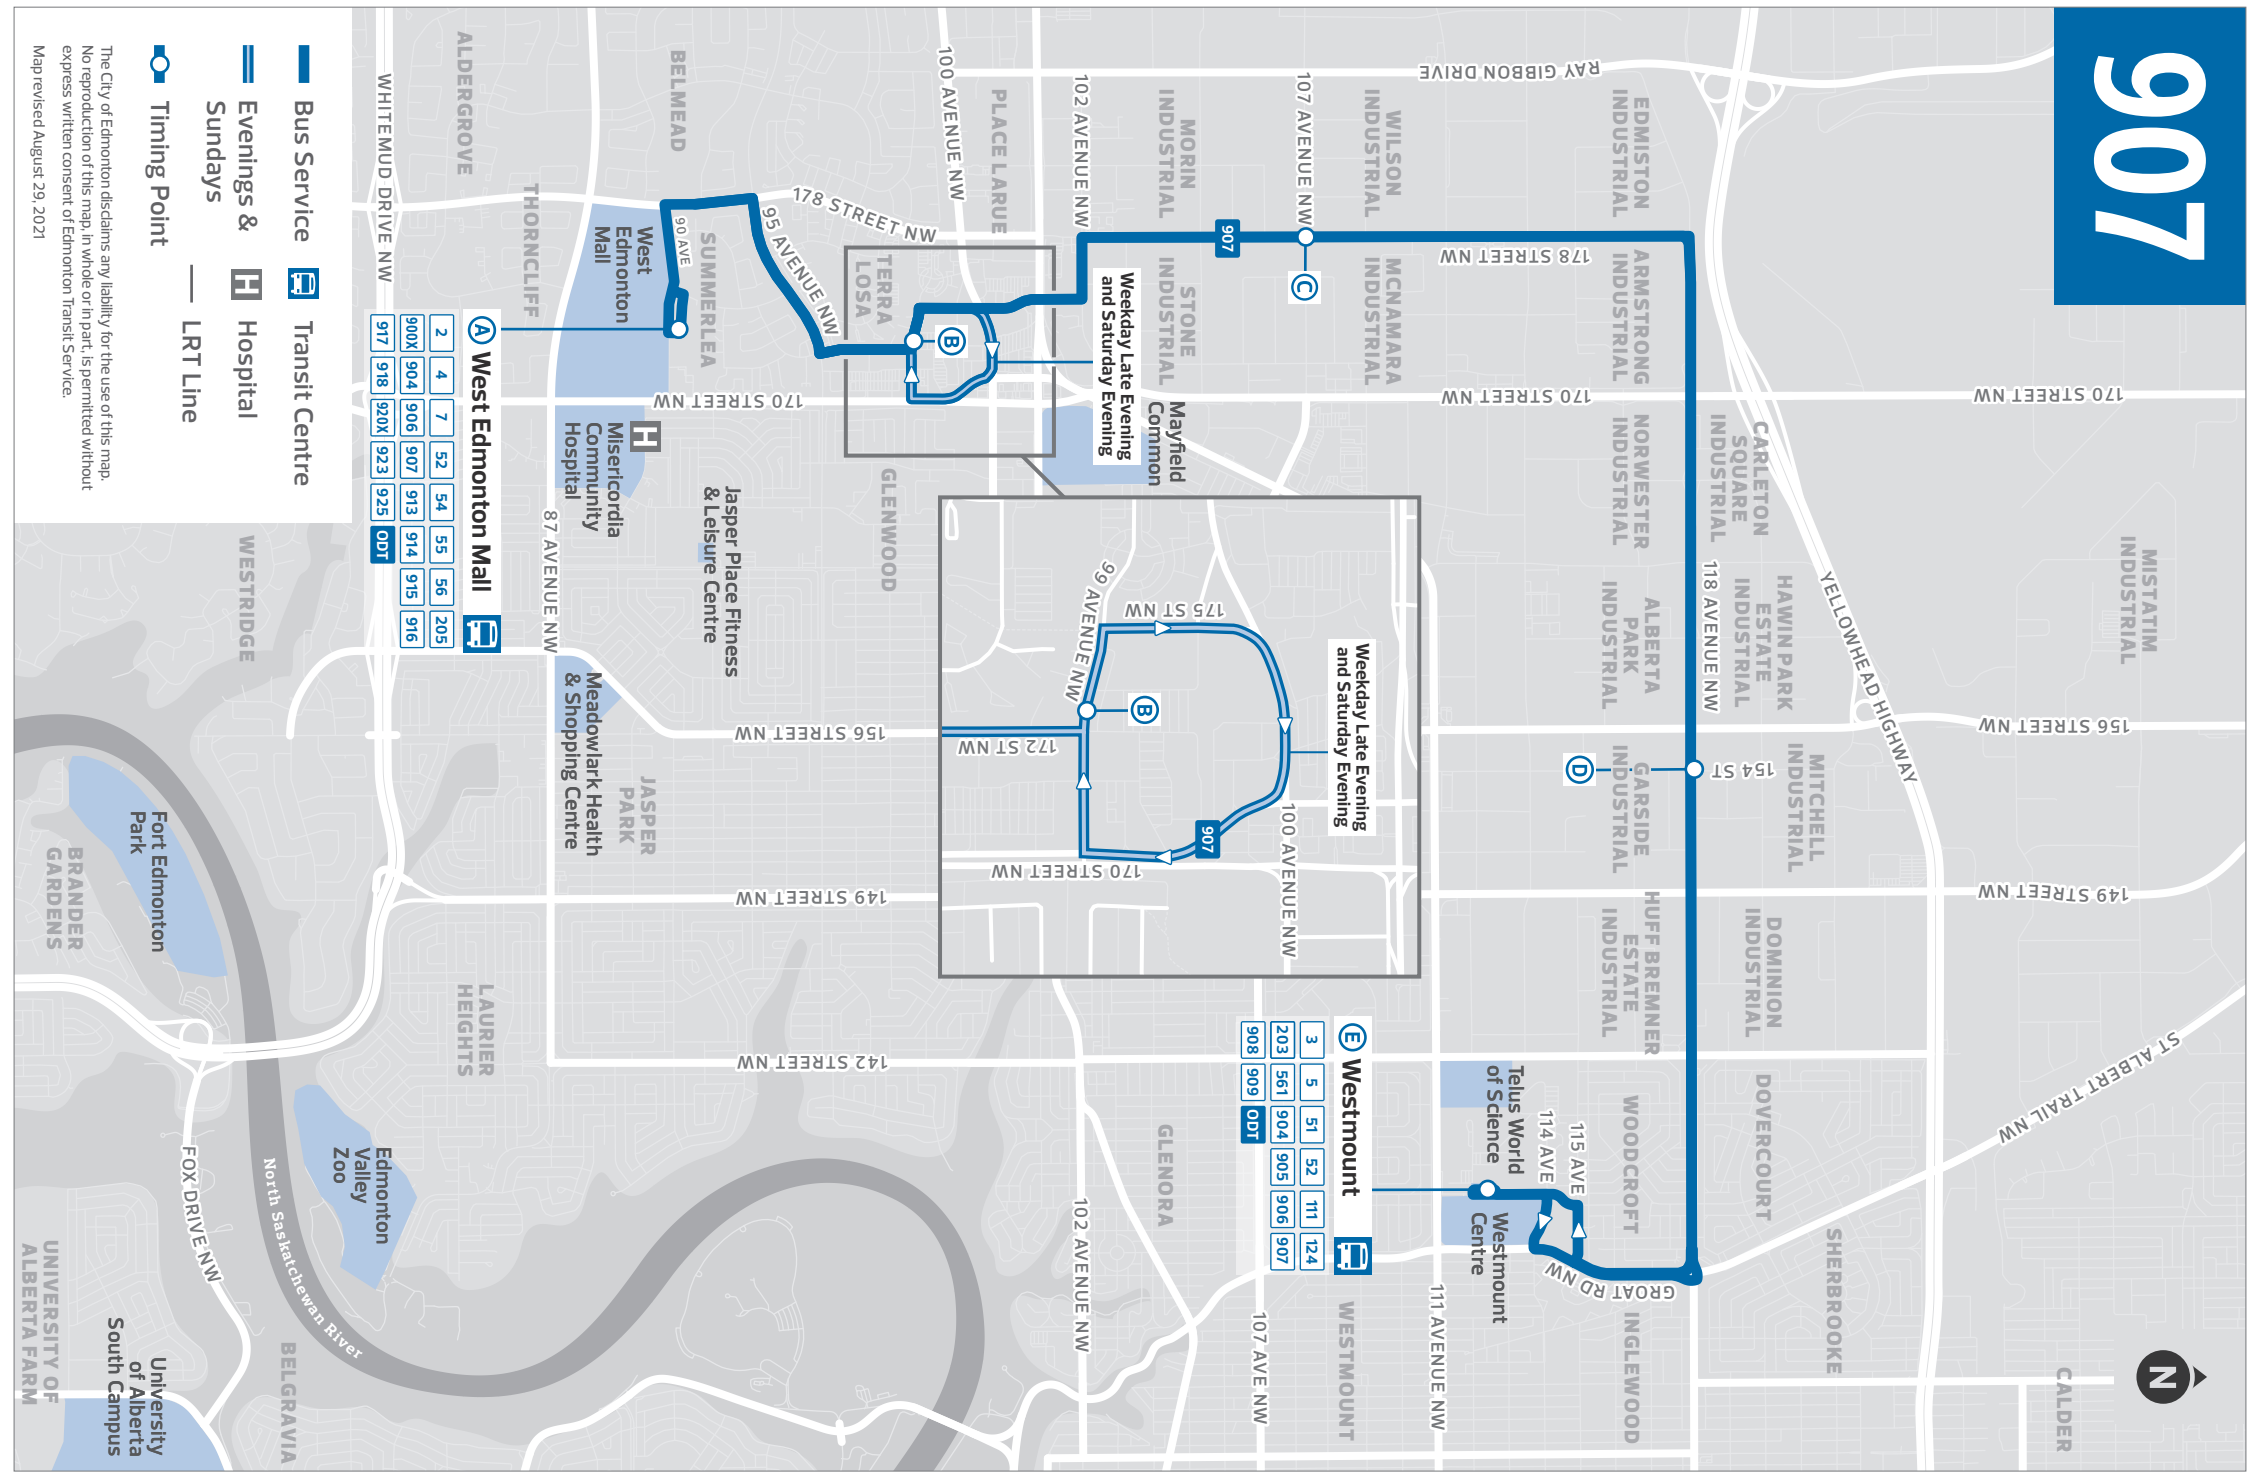

Revised: April 24, 2022

Edmonton
Transit
Service

907

MONDAY TO FRIDAY

WEST EDM MALL TO WESTMOUNT

West Edm Mall TC	178 St & 107 Ave	154 St & 118 Ave	Westmount TC	172 St & 99 Ave
A	C	D	E	B
5:21	5:31	5:39	5:48	
5:51	6:01	6:09	6:18	
6:10	6:20	6:28	6:38	
6:24	6:34	6:43	6:53	
6:35	6:46	6:55	7:05	
6:50	7:01	7:10	7:20	
7:05	7:16	7:25	7:35	
7:20	7:31	7:40	7:50	
7:35	7:46	7:55	8:05	
7:50	8:01	8:10	8:20	
8:05	8:16	8:25	8:35	
8:20	8:31	8:40	8:50	
8:50	9:01	9:09	9:18	
9:22	9:33	9:41	9:50	
9:52	10:03	10:11	10:20	
10:22	10:33	10:41	10:50	
10:52	11:03	11:11	11:20	
11:22	11:33	11:41	11:50	
11:52	12:03	12:11	12:20	
12:22	12:33	12:41	12:50	
12:52	1:03	1:11	1:20	
1:22	1:33	1:41	1:50	
1:52	2:03	2:11	2:20	
2:22	2:33	2:41	2:50	
2:53	3:04	3:13	3:25	
3:07	3:18	3:27	3:39	
3:22	3:33	3:42	3:54	
3:37	3:48	3:57	4:09	
3:52	4:03	4:12	4:24	
4:07	4:18	4:27	4:39	
4:22	4:33	4:42	4:54	
4:37	4:48	4:57	5:09	
4:52	5:03	5:12	5:24	
5:07	5:18	5:27	5:39	
5:22	5:33	5:42	5:54	
5:51	6:02	6:11	6:23	
6:22	6:33	6:41	6:50	
6:52	7:03	7:11	7:20	
7:22	7:33	7:41	7:50	
7:52	8:03	8:11	8:20	
8:22	8:33	8:41	8:50	
8:52	9:03	9:11	9:20	
9:22	9:33	9:41	9:50	
9:50	10:01	10:09	10:18	
10:52			10:56	

TIMING POINTS

TC = Transit Centre
Bold text indicates p.m. time
 Subject to change without notice

907

The City of Edmonton disclaims any liability for the use of this map. No reproduction of this map, in whole or in part, is permitted without express written consent of Edmonton Transit Service. Map revised August 29, 2021