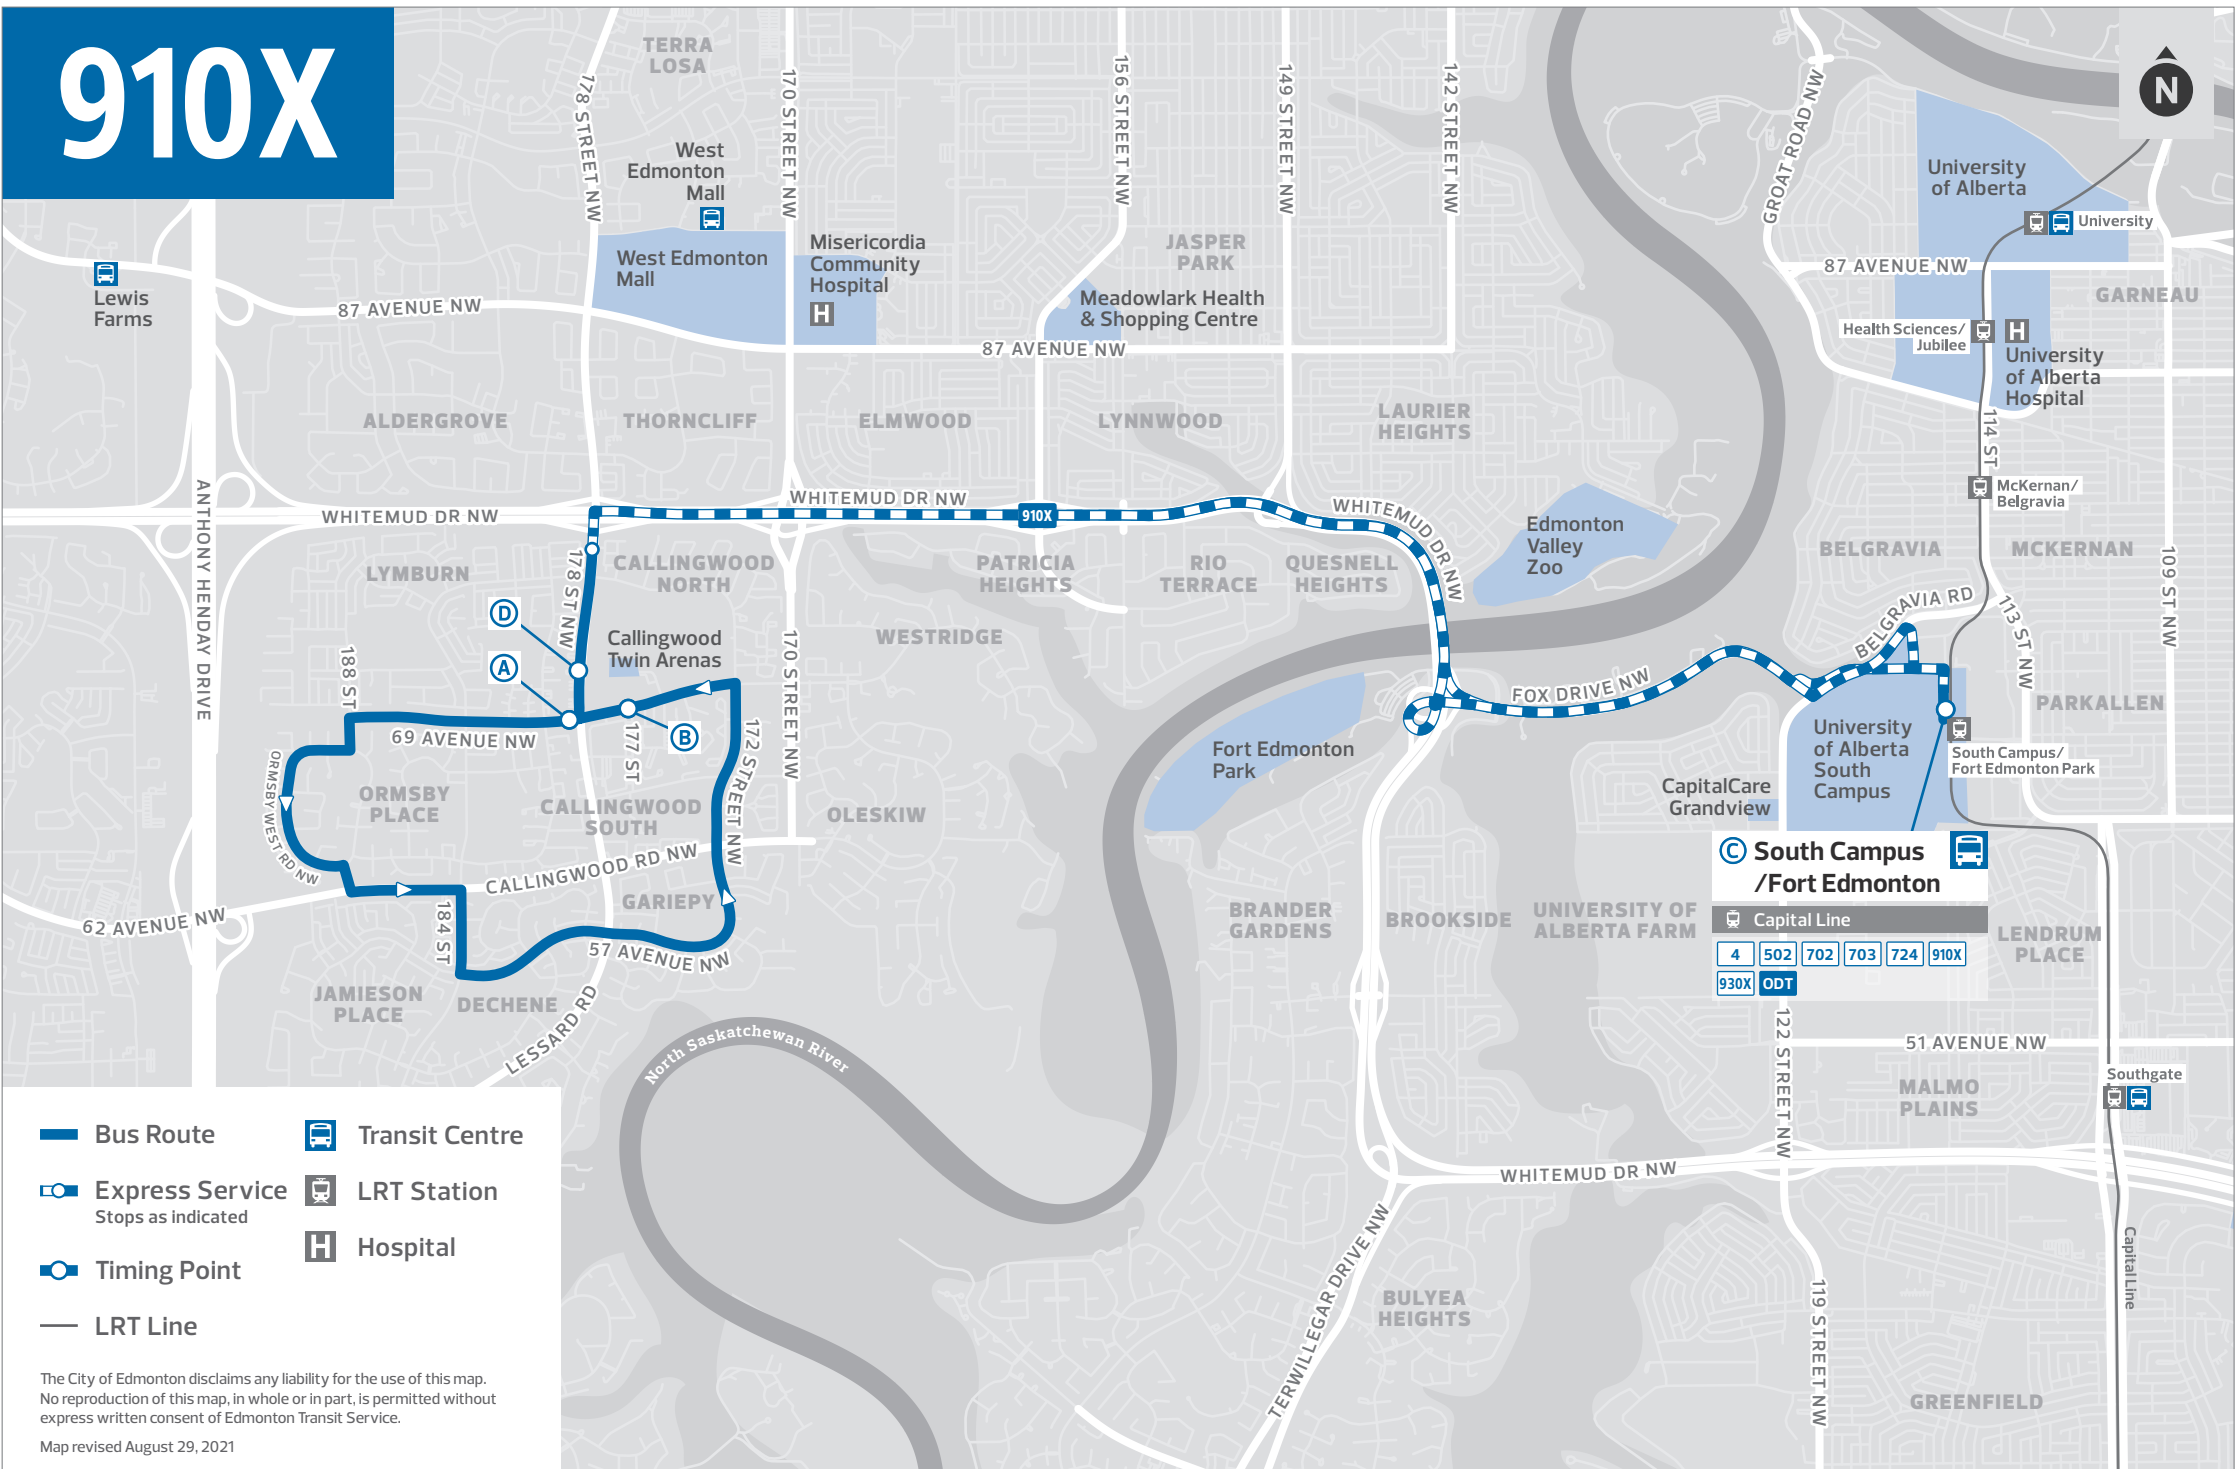

# 910x

CALLINGWOOD  
SOUTH CAMPUS /  
FORT EDMONTON

Revised: April 24, 2022

Edmonton  
Transit  
Service

Edmonton

# 910X

-  Bus Route
-  Express Service  
Stops as indicated
-  Timing Point
-  LRT Line
-  Transit Centre
-  LRT Station
-  Hospital

**South Campus /Fort Edmonton**

Capital Line

4	502	702	703	724	910X
930X	ODT				

The City of Edmonton disclaims any liability for the use of this map. No reproduction of this map, in whole or in part, is permitted without express written consent of Edmonton Transit Service.

Map revised August 29, 2021