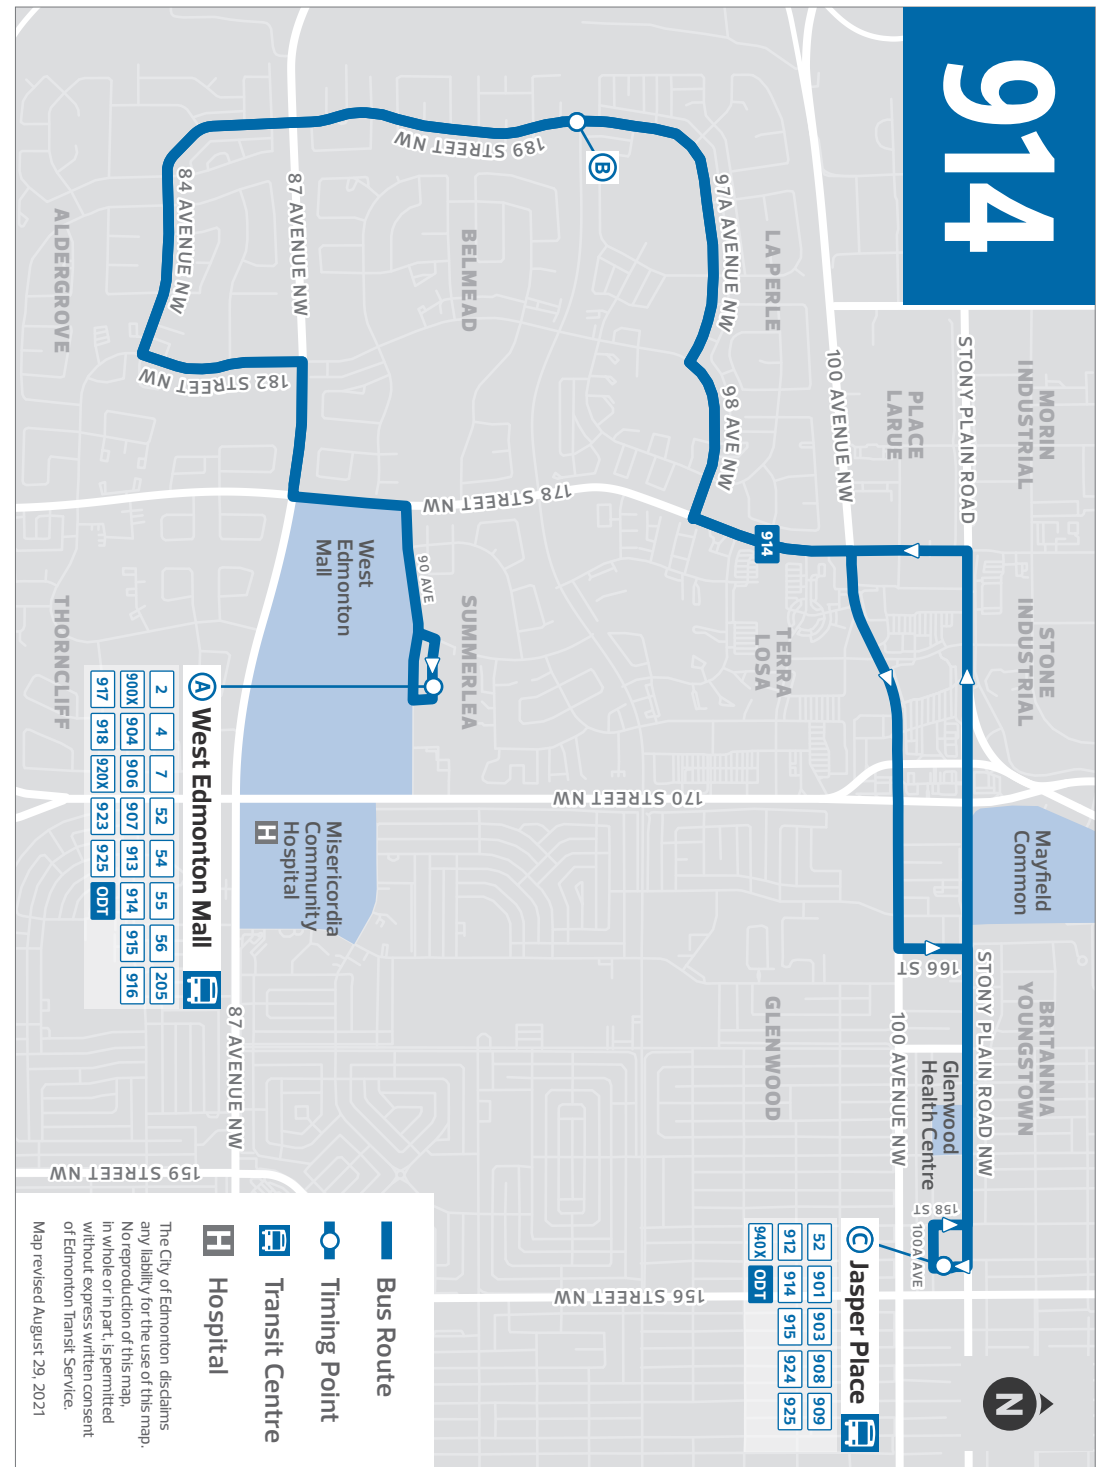

TIMING POINTS

914

SUNDAY

WEST EDM MALL TO JASPER PLACE

West Edm Mall TC	189 St & 95 Ave NS	Jasper Place TC
A	B	C
6:58	7:10	7:22
7:58	8:10	8:22
8:57	9:08	9:22
9:57	10:08	10:22
10:27	10:38	10:52
10:57	11:08	11:22
11:27	11:38	11:52
11:57	12:08	12:22
12:27	12:38	12:52
12:57	1:08	1:22
1:27	1:38	1:52
1:57	2:08	2:22
2:27	2:38	2:52
2:57	3:08	3:22
3:27	3:38	3:52
3:57	4:08	4:22
4:27	4:38	4:52
4:57	5:09	5:22
5:28	5:41	5:54
5:58	6:11	6:24
6:28	6:41	6:54
7:28	7:41	7:54
8:28	8:41	8:54

JASPER PLACE TO WEST EDM MALL

Jasper Place TC	189 St & 95A Ave	West Edm Mall TC
C	B	A
6:33	6:45	6:56
7:33	7:45	7:56
8:32	8:44	8:55
9:30	9:42	9:55
10:30	10:42	10:55
11:00	11:12	11:25
11:30	11:42	11:55
11:30	12:12	12:25
12:30	12:42	12:55
1:00	1:12	1:25
1:30	1:42	1:55
2:00	2:12	2:25
2:30	2:42	2:55
3:00	3:12	3:25
3:30	3:42	3:55
4:00	4:12	4:25
4:30	4:42	4:55
5:02	5:14	5:26
5:32	5:44	5:56
6:02	6:14	6:26
6:32	6:44	6:56
7:02	7:14	7:26
8:02	8:14	8:26

TIMING POINTS

Bold text indicates p.m. time

TC = Transit Centre

Subject to change without notice

914