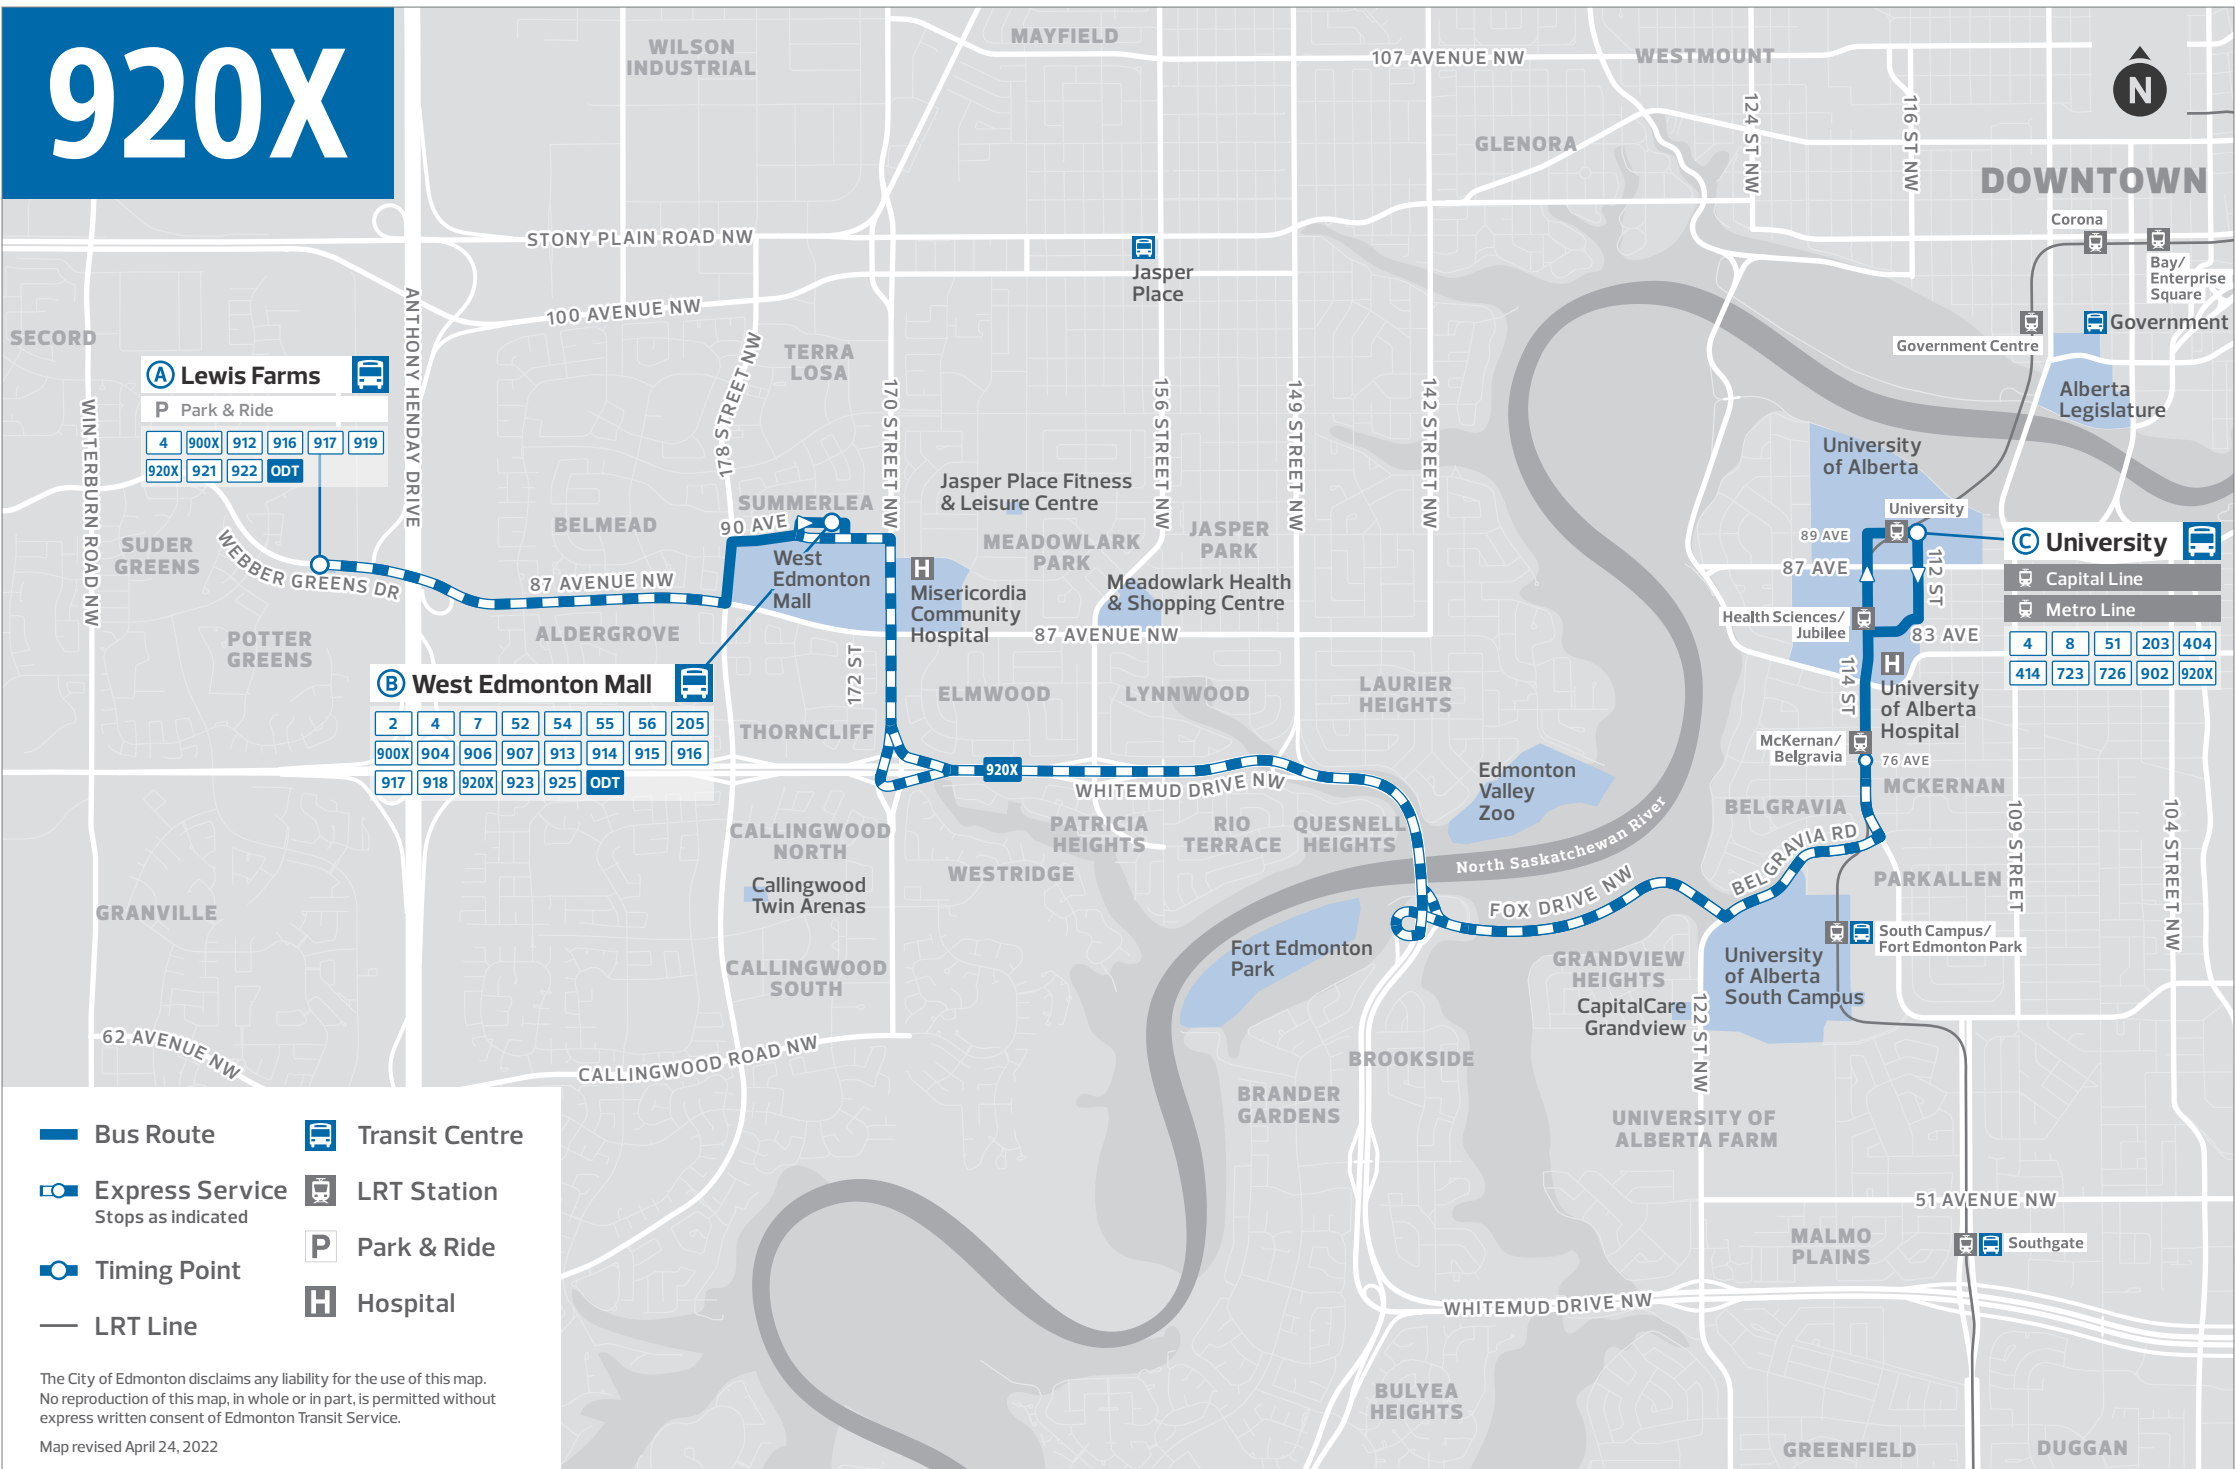

# 920x

LEWIS FARMS  
WEST EDMONTON MALL  
UNIVERSITY

Revised: April 24, 2022

Edmonton  
Transit  
Service

Edmonton

# 920X

**A Lewis Farms**

P Park & Ride

4	900X	912	916	917	919
920X	921	922	ODT		

**B West Edmonton Mall**

2	4	7	52	54	55	56	205
900X	904	906	907	913	914	915	916
917	918	920X	923	925	ODT		

**C University**

Capital Line

Metro Line

4	8	51	203	404
414	723	726	902	920X

- Bus Route
- Express Service  
Stops as indicated
- Timing Point
- LRT Line
- Transit Centre
- LRT Station
- Hospital
- Park & Ride

The City of Edmonton disclaims any liability for the use of this map. No reproduction of this map, in whole or in part, is permitted without express written consent of Edmonton Transit Service.

Map revised April 24, 2022