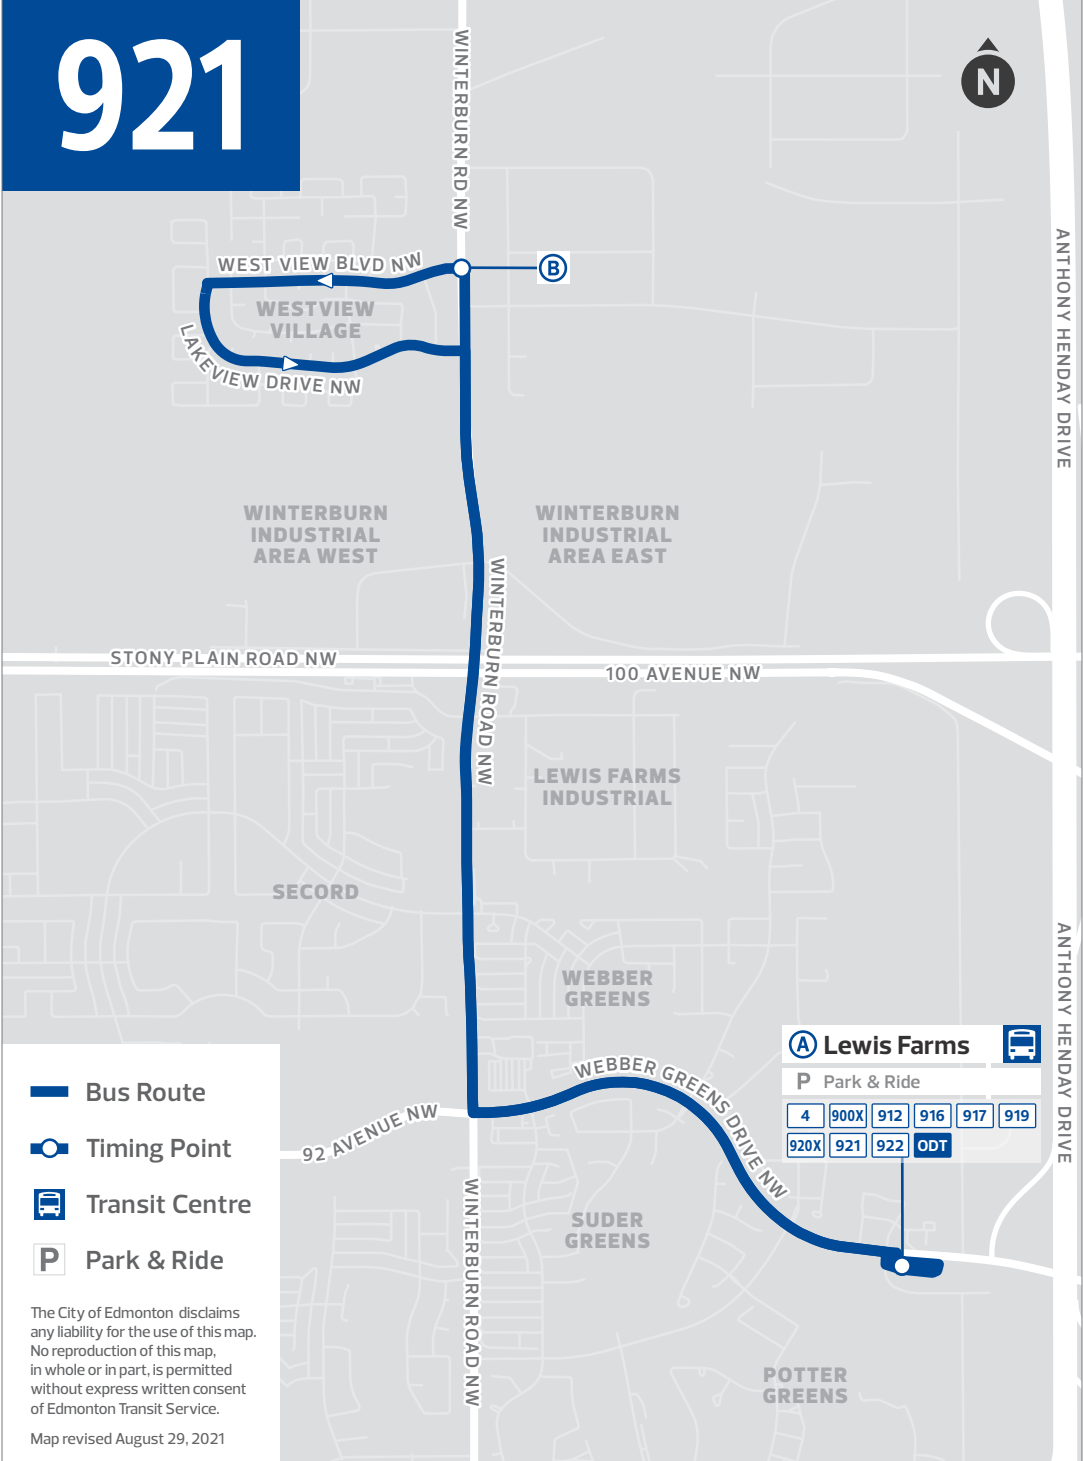

921 SATURDAY

LEWIS FARMS TO WESTVIEW VILLAGE		WESTVIEW VILLAGE TO LEWIS FARMS	
Lewis Farms TC	215 St & Westview Blvd	215 St & Westview Blvd	Lewis Farms TC
A → B	B → A	B → A	A → B
6:25	6:35	6:35	6:47
7:25	7:35	7:35	7:47
8:25	8:35	8:35	8:47
8:55	9:06	9:06	9:21
9:25	9:37	9:37	9:52
9:55	10:07	10:07	10:22
10:25	10:37	10:37	10:52
10:55	11:07	11:07	11:22
11:25	11:37	11:37	11:52
11:55	12:07	12:07	12:22
12:25	12:37	12:37	12:52
12:55	1:07	1:07	1:22
1:25	1:37	1:37	1:52
1:55	2:07	2:07	2:22
2:25	2:37	2:37	2:52
2:55	3:07	3:07	3:22
3:25	3:37	3:37	3:52
3:55	4:07	4:07	4:22
4:25	4:37	4:37	4:52
4:55	5:06	5:06	5:19
5:25	5:36	5:36	5:49
5:55	6:06	6:06	6:19
6:25	6:36	6:36	6:49
6:55	7:06	7:06	7:19
7:25	7:36	7:36	7:49
8:25	8:36	8:36	8:49
9:25	9:36	9:36	9:49
10:25	10:36	10:36	10:49

921 SUNDAY

LEWIS FARMS TO WESTVIEW VILLAGE		WESTVIEW VILLAGE TO LEWIS FARMS	
Lewis Farms TC	215 St & Westview Blvd	215 St & Westview Blvd	Lewis Farms TC
A → B	B → A	B → A	A → B
8:25	8:35	8:35	8:47
9:25	9:37	9:37	9:52
10:25	10:37	10:37	10:52
10:55	11:07	11:07	11:22
11:25	11:37	11:37	11:52
11:55	12:07	12:07	12:22
12:25	12:37	12:37	12:52
12:55	1:07	1:07	1:22
1:25	1:37	1:37	1:52
1:55	2:07	2:07	2:22
2:25	2:37	2:37	2:52
2:55	3:07	3:07	3:22
3:25	3:37	3:37	3:52
3:55	4:07	4:07	4:22
4:25	4:37	4:37	4:52
4:55	5:06	5:06	5:19
5:25	5:35	5:35	5:48
5:55	6:05	6:05	6:18
6:25	6:35	6:35	6:48
7:25	7:35	7:35	7:48
8:25	8:35	8:35	8:48
9:25	9:35	9:35	9:48
10:25	10:35	10:35	10:48

TIMING POINTS

- Bus Route
- Timing Point
- Transit Centre
- Park & Ride

A Lewis Farms

P Park & Ride

4	900X	912	916	917	919
920X	921	922	ODT		

The City of Edmonton disclaims any liability for the use of this map. No reproduction of this map, in whole or in part, is permitted without express written consent of Edmonton Transit Service.

Map revised August 29, 2021

Bold text indicates p.m. time

TC = Transit Centre

Subject to change without notice