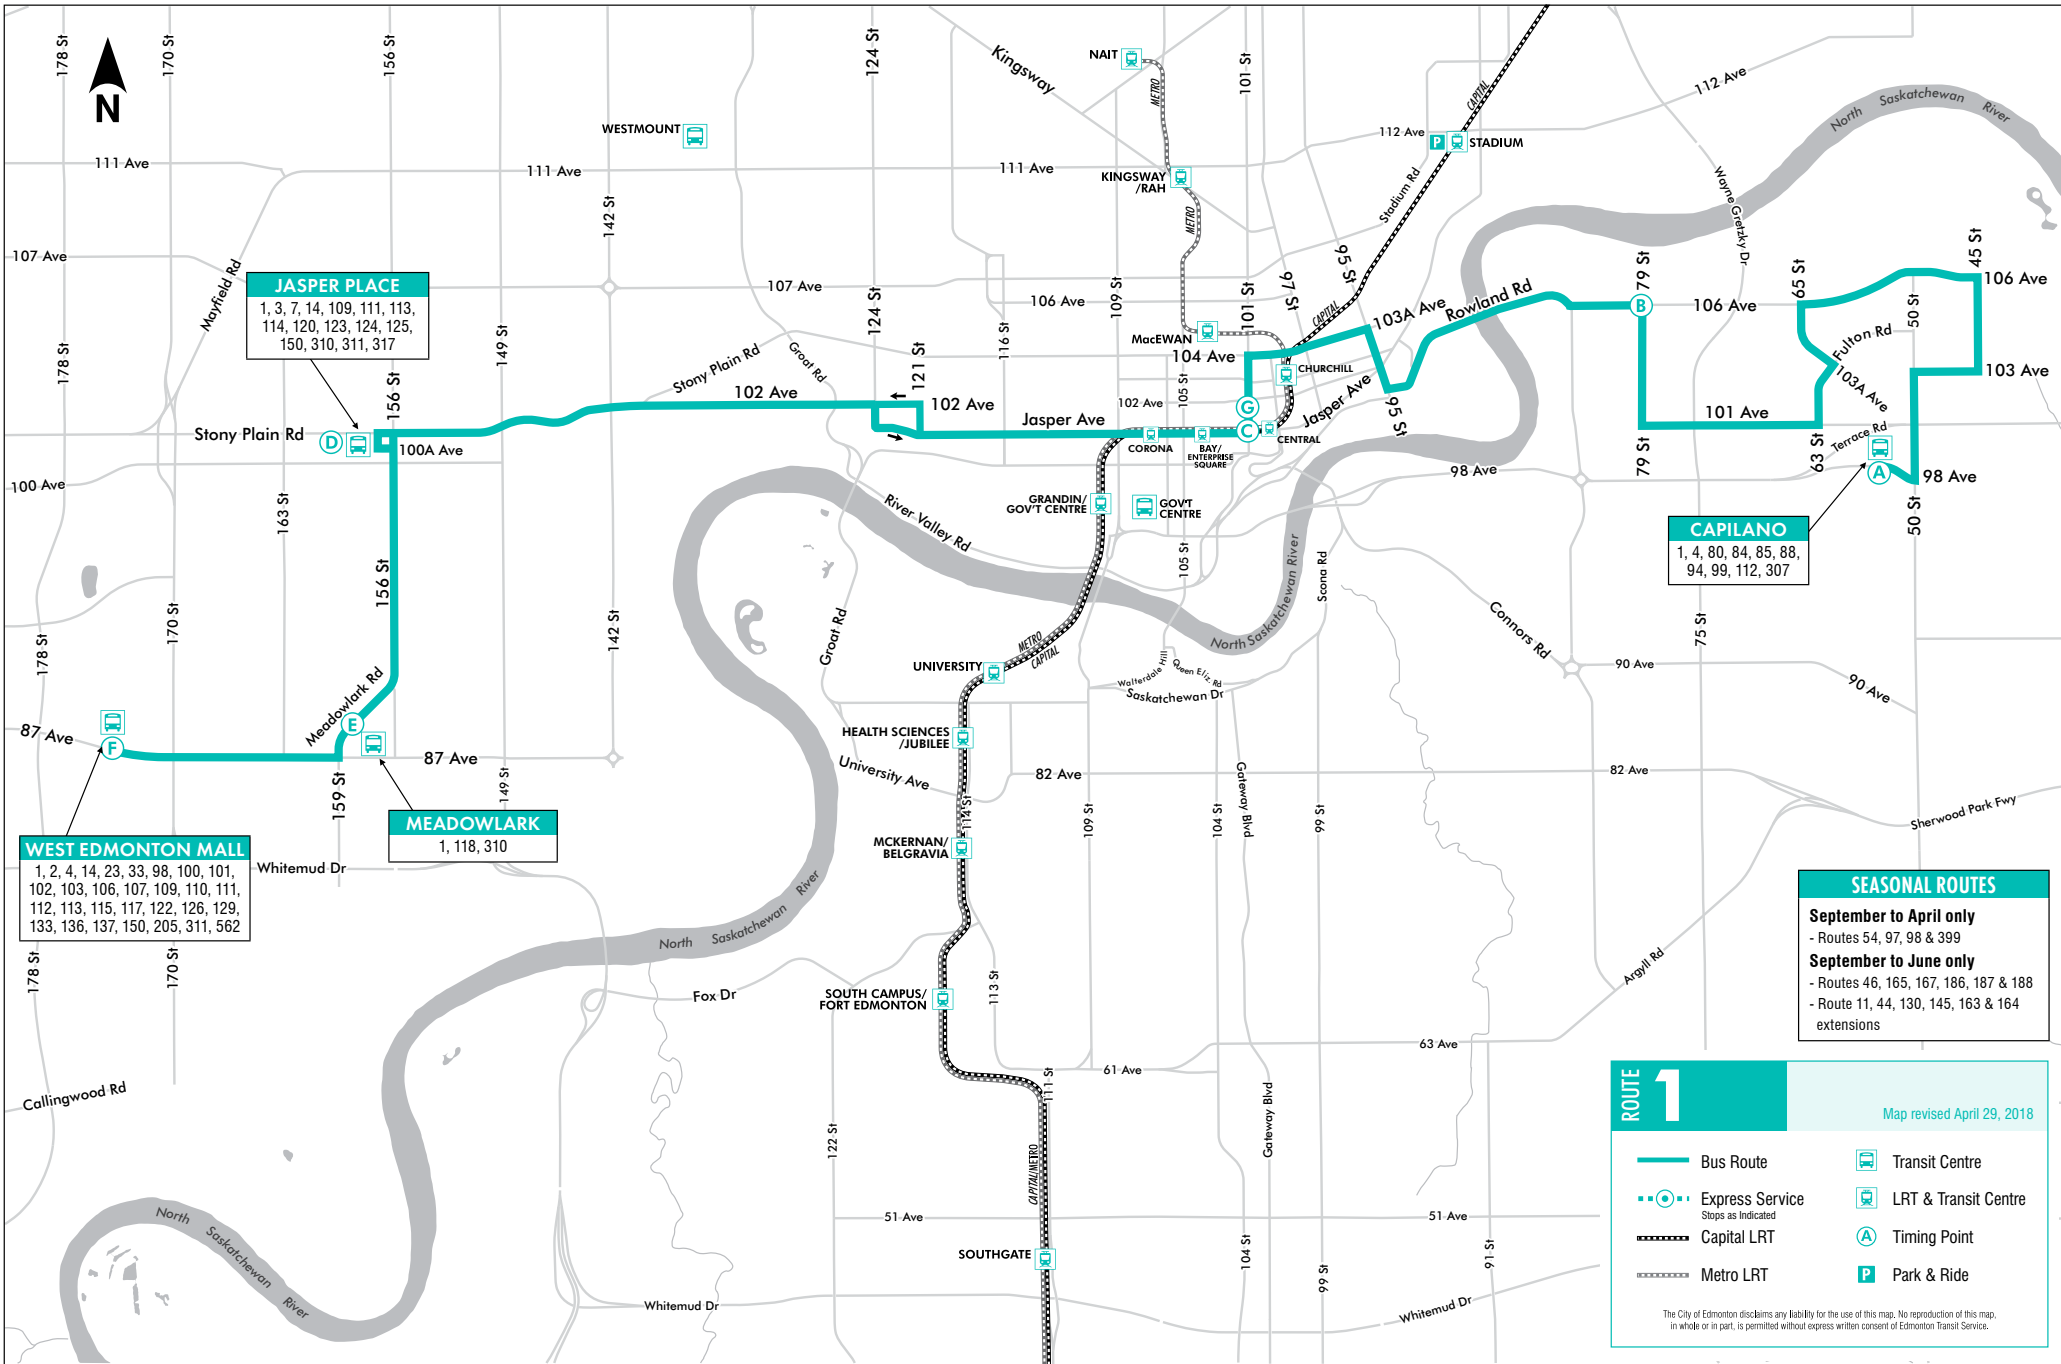

-  /takeETS
-  @edmontontransit
-  ETS Connect
-  /takeETSalert

All ETS routes are accessible and all buses are equipped with bike racks except for community and regional buses.

ROUTE 1

West Edmonton Mall
Meadowlark
Jasper Place
Downtown
Capilano

REVISED DECEMBER 2, 2018

ETS

takeETS.com

ETS

Bold Text represents P.M. time

TC = Transit Centre

C=Community Bus

Subject to change without notice

MEADOWLARK
 1, 118, 310

CAPILANO
 1, 4, 80, 84, 85, 88,
 94, 99, 112, 307

SEASONAL ROUTES

September to April only
 - Routes 54, 97, 98 & 399

September to June only
 - Routes 46, 165, 167, 186, 187 & 188
 - Route 11, 44, 130, 145, 163 & 164 extensions

ROUTE 1 Map revised April 29, 2018

Bus Route	Transit Centre
Express Service Stops as Indicated	LRT & Transit Centre
Capital LRT	Timing Point
Metro LRT	Park & Ride

The City of Edmonton disclaims any liability for the use of this map. No reproduction of this map, in whole or in part, is permitted without express written consent of Edmonton Transit Service.