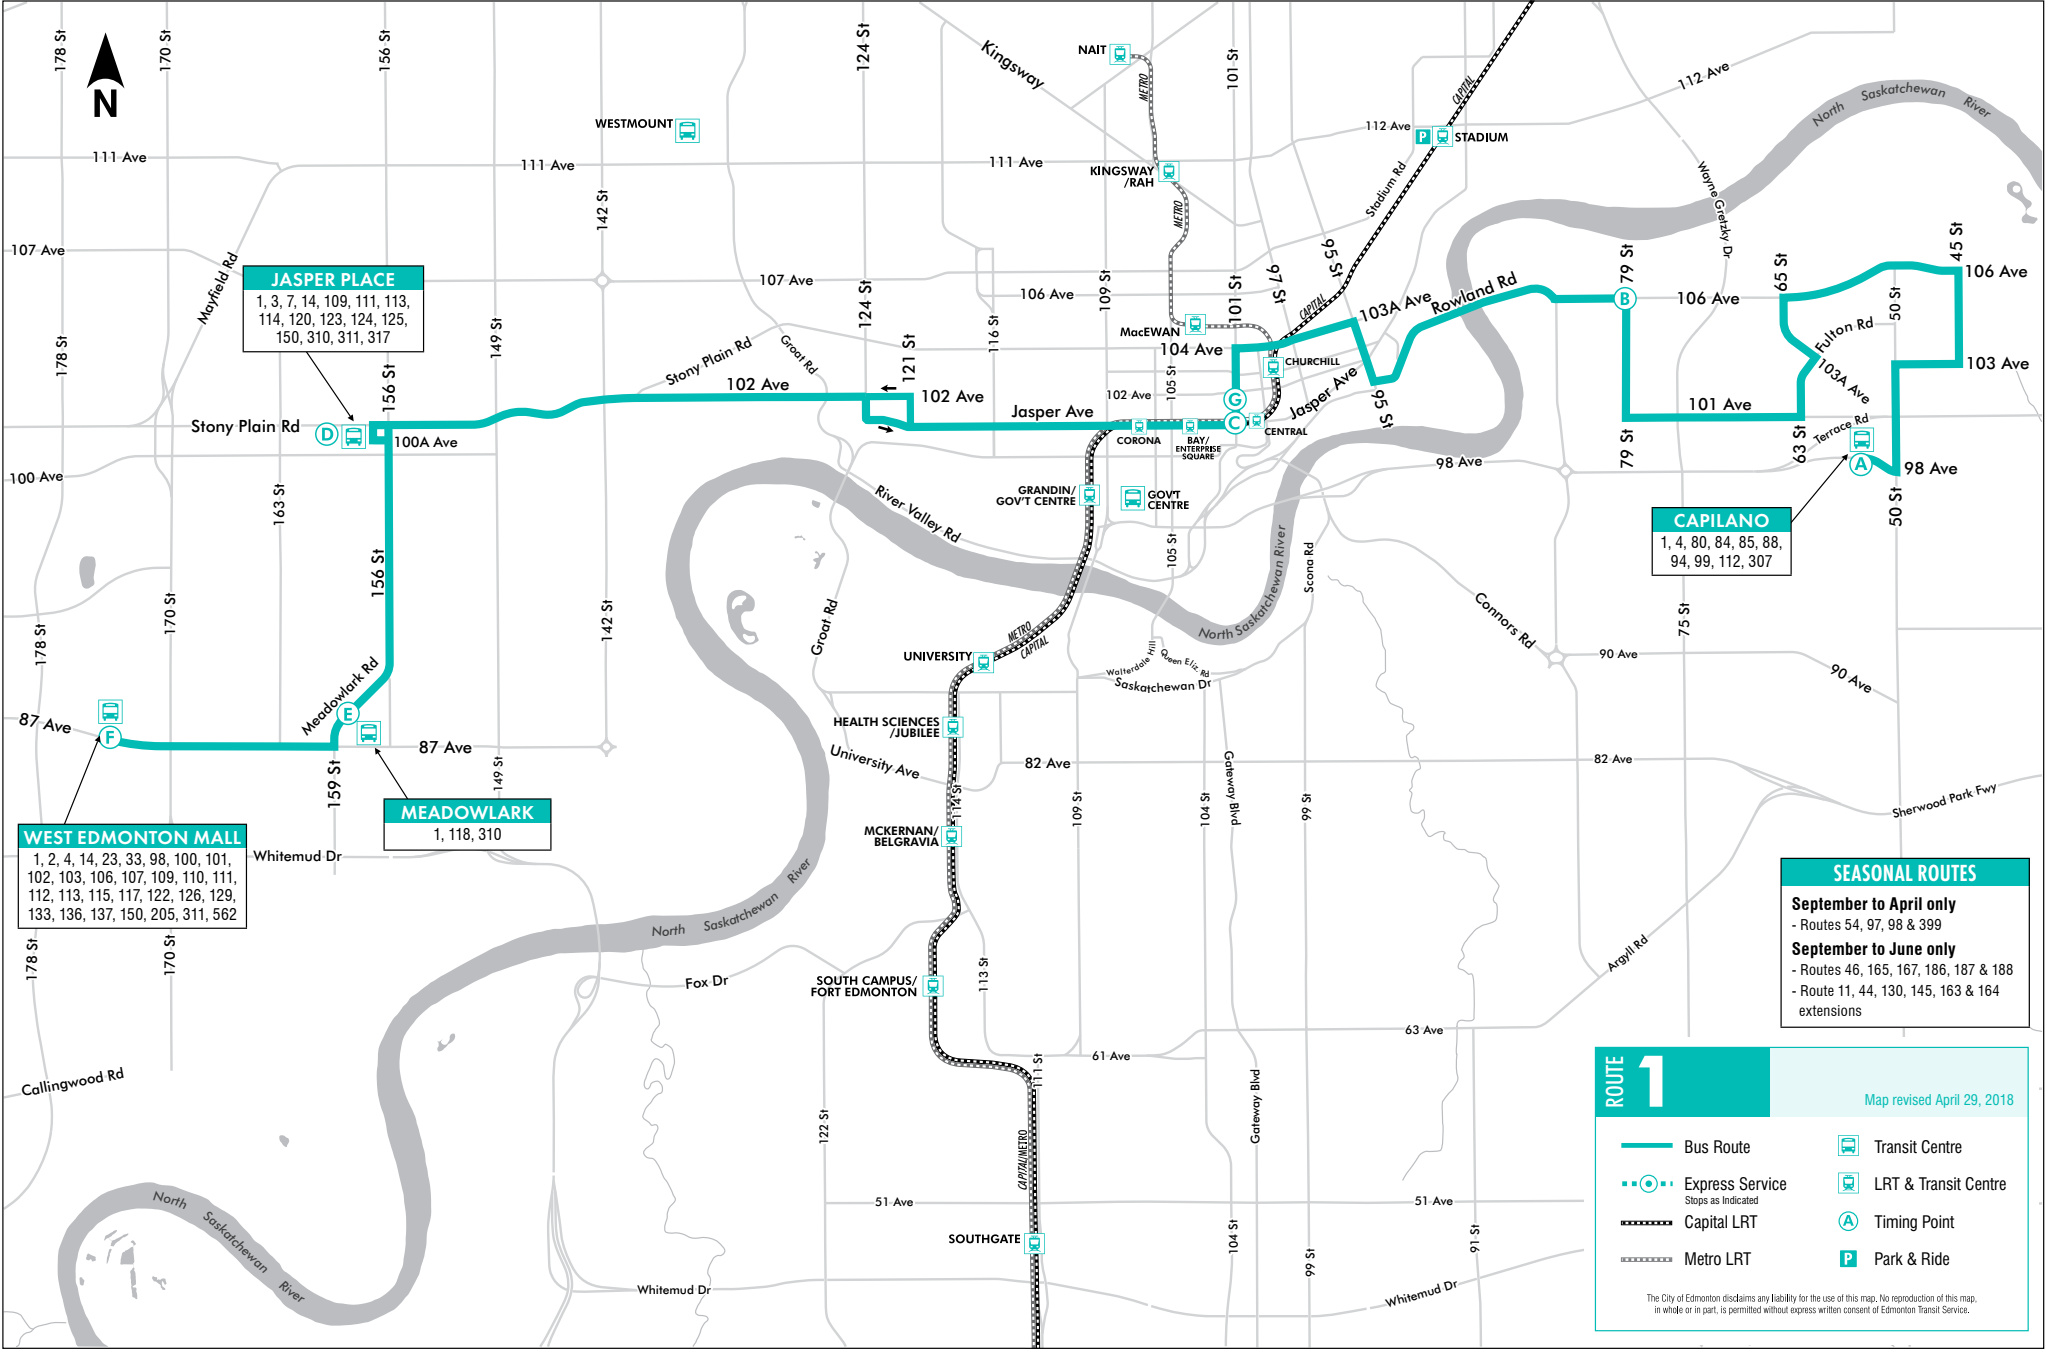

- [/takeETS](#)
- [@edmontontransit](#)
- [ETS Connect](#)
- [/takeETSalert](#)

All ETS routes are accessible and all buses are equipped with bike racks except for community and regional buses.

ROUTE 1

West Edmonton Mall
Meadowlark
Jasper Place
Downtown
Capilano

REVISED SEPTEMBER 1, 2019

takeETS.com **ETS**

JASPER PLACE
 1, 3, 7, 14, 109, 111, 113,
 114, 120, 123, 124, 125,
 150, 310, 311, 317

MEADOWLARK
 1, 118, 310

WEST EDMONTON MALL
 1, 2, 4, 14, 23, 33, 98, 100, 101,
 102, 103, 106, 107, 109, 110, 111,
 112, 113, 115, 117, 122, 126, 129,
 133, 136, 137, 150, 205, 311, 562

CAPILANO
 1, 4, 80, 84, 85, 88,
 94, 99, 112, 307

SEASONAL ROUTES
September to April only
 - Routes 54, 97, 98 & 399
September to June only
 - Routes 46, 165, 167, 186, 187 & 188
 - Route 11, 44, 130, 145, 163 & 164 extensions

ROUTE 1

Map revised April 29, 2018

- Bus Route
- Express Service
Stops as Indicated
- Capital LRT
- Metro LRT
- Transit Centre
- LRT & Transit Centre
- Timing Point
- Park & Ride

The City of Edmonton disclaims any liability for the use of this map. No reproduction of this map, in whole or in part, is permitted without express written consent of Edmonton Transit Service.