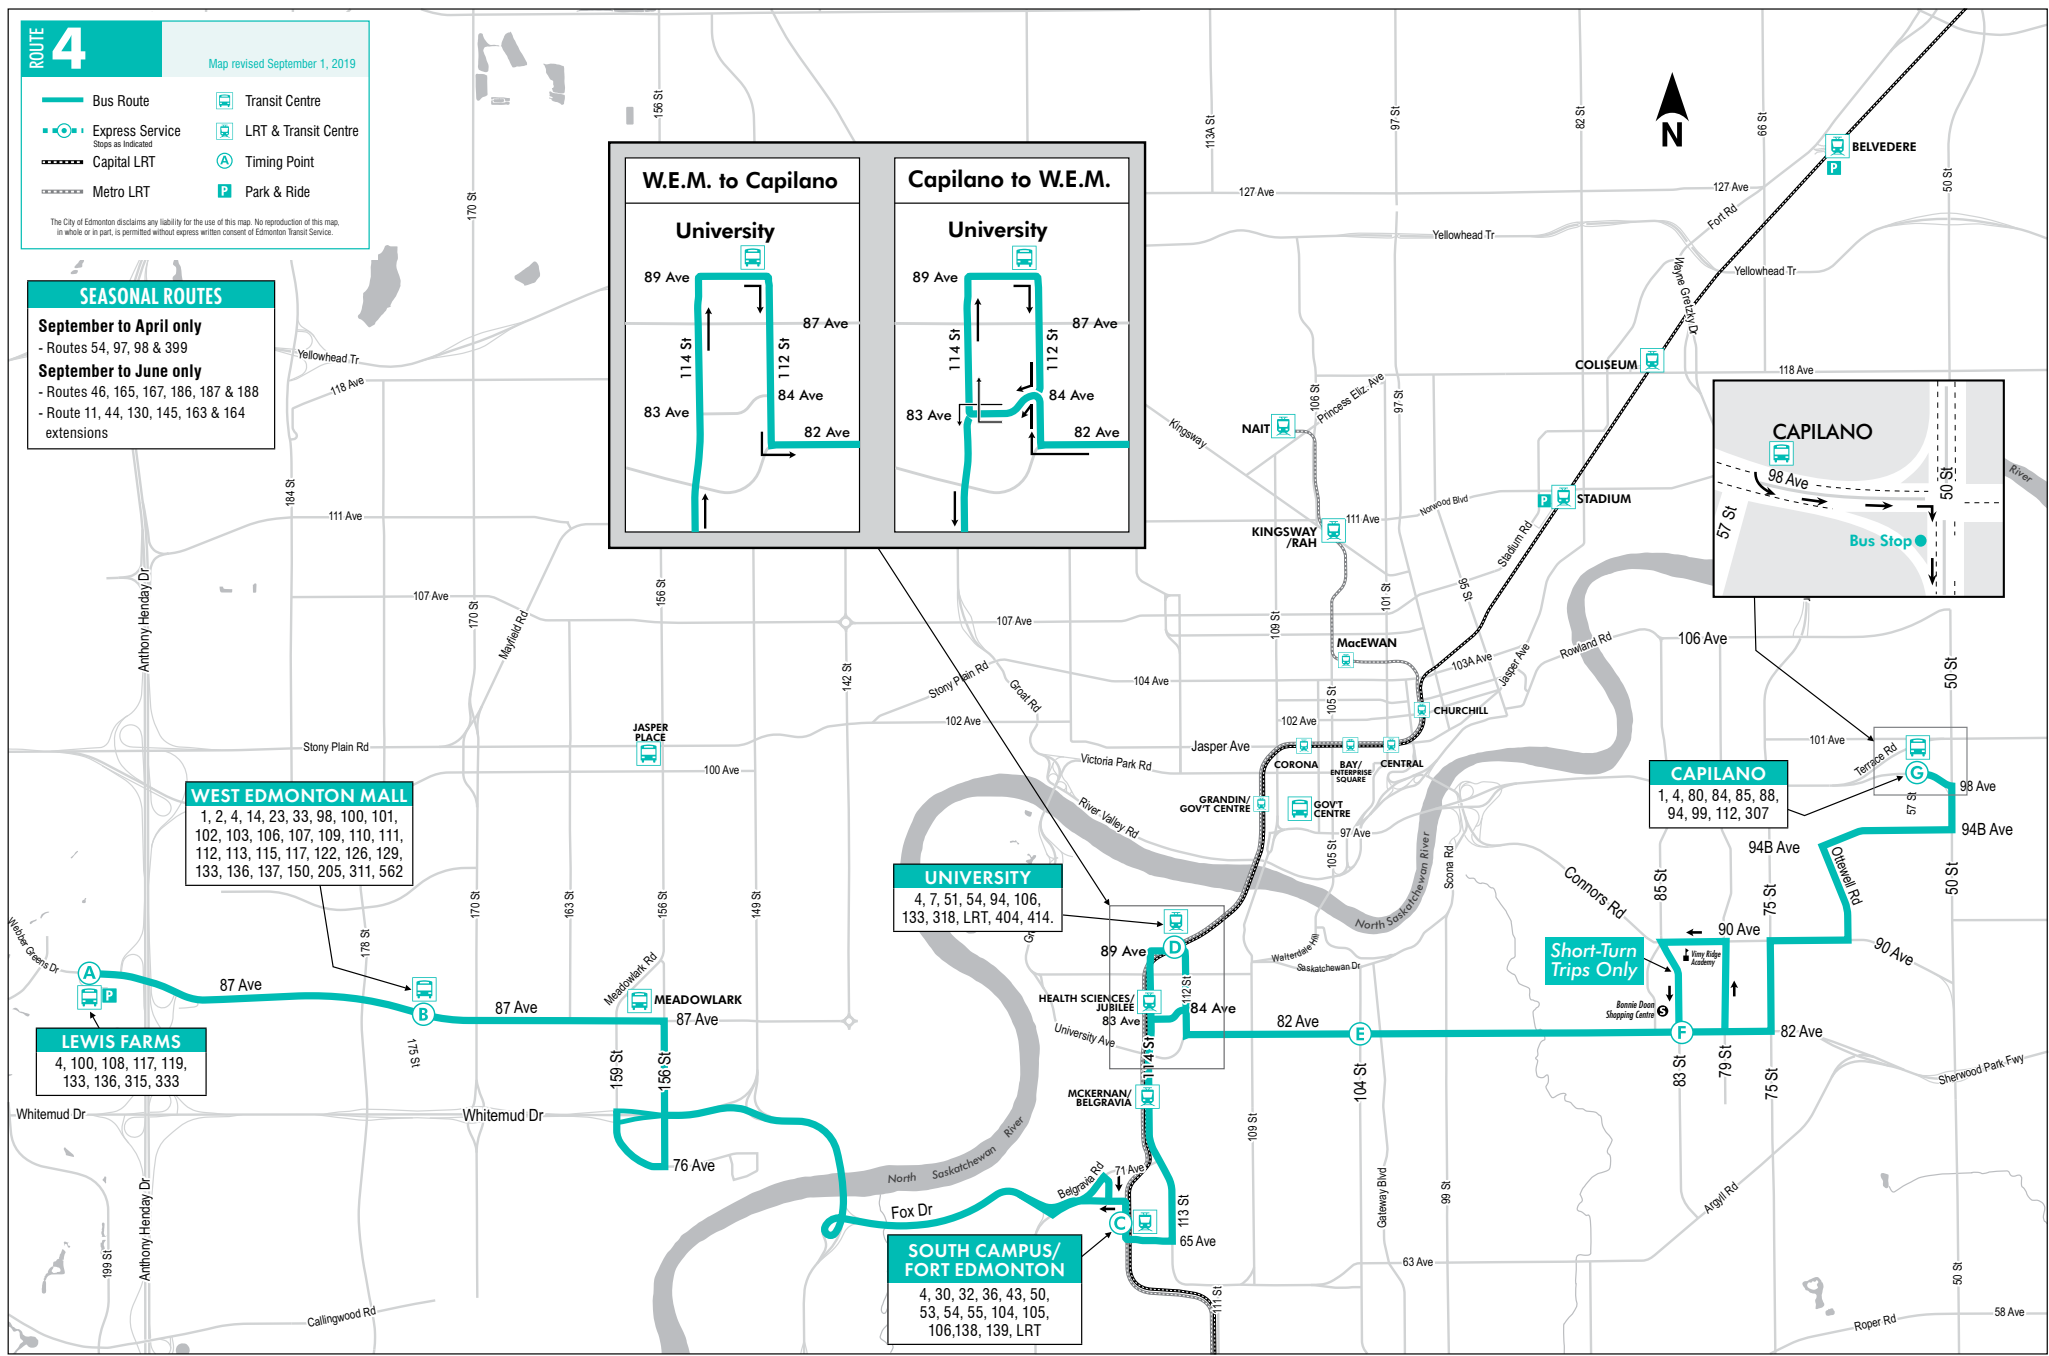

Short-Turn Trips Only