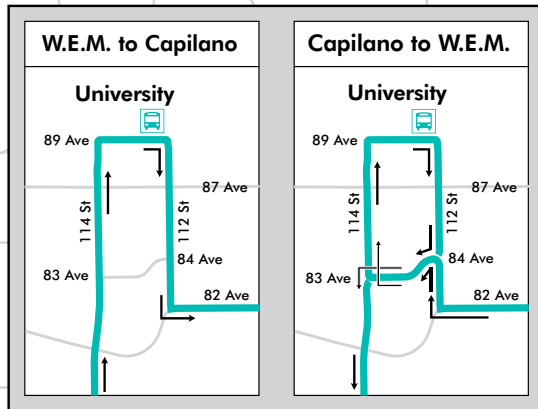

ROUTE 4

Map revised September 1, 2019

- Bus Route
- Express Service
- Capital LRT
- Metro LRT
- Transit Centre
- LRT & Transit Centre
- Timing Point
- Park & Ride

SEASONAL ROUTES

September to April only

- Routes 54, 97, 98 & 399

September to June only

- Routes 46, 165, 167, 186, 187 & 188

- Route 11, 44, 130, 145, 163 & 164 extensions