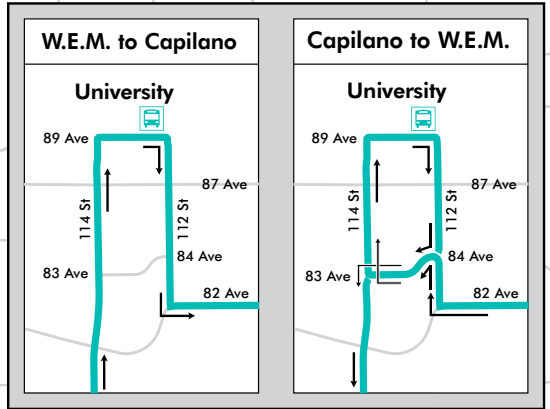

ROUTE 4

Map revised September 1, 2019

- Bus Route
- Express Service
  Stops as indicated
- Capital LRT
- Metro LRT
- Transit Centre
- LRT & Transit Centre
- Timing Point
- Park & Ride

SEASONAL ROUTES

1. **September to April only**
   - Routes 54, 97, 98 & 399
2. **September to June only**
   - Routes 46, 165, 167, 186, 187 & 188
   - Route 11, 44, 130, 145, 163 & 164 extensions