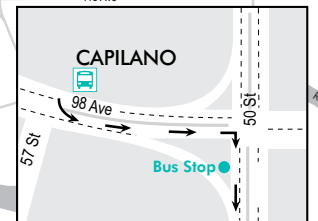

ROUTE 4

Map revised September 1, 2019

- Bus Route
- Express Service
- Capital LRT
- Metro LRT
- Transit Centre
- LRT & Transit Centre
- Timing Point
- Park & Ride

SEASONAL ROUTES

September to April only

- Routes 54, 97, 98 & 399

September to June only

- Routes 46, 165, 167, 186, 187 & 188

- Route 11, 44, 130, 145, 163 & 164 extensions