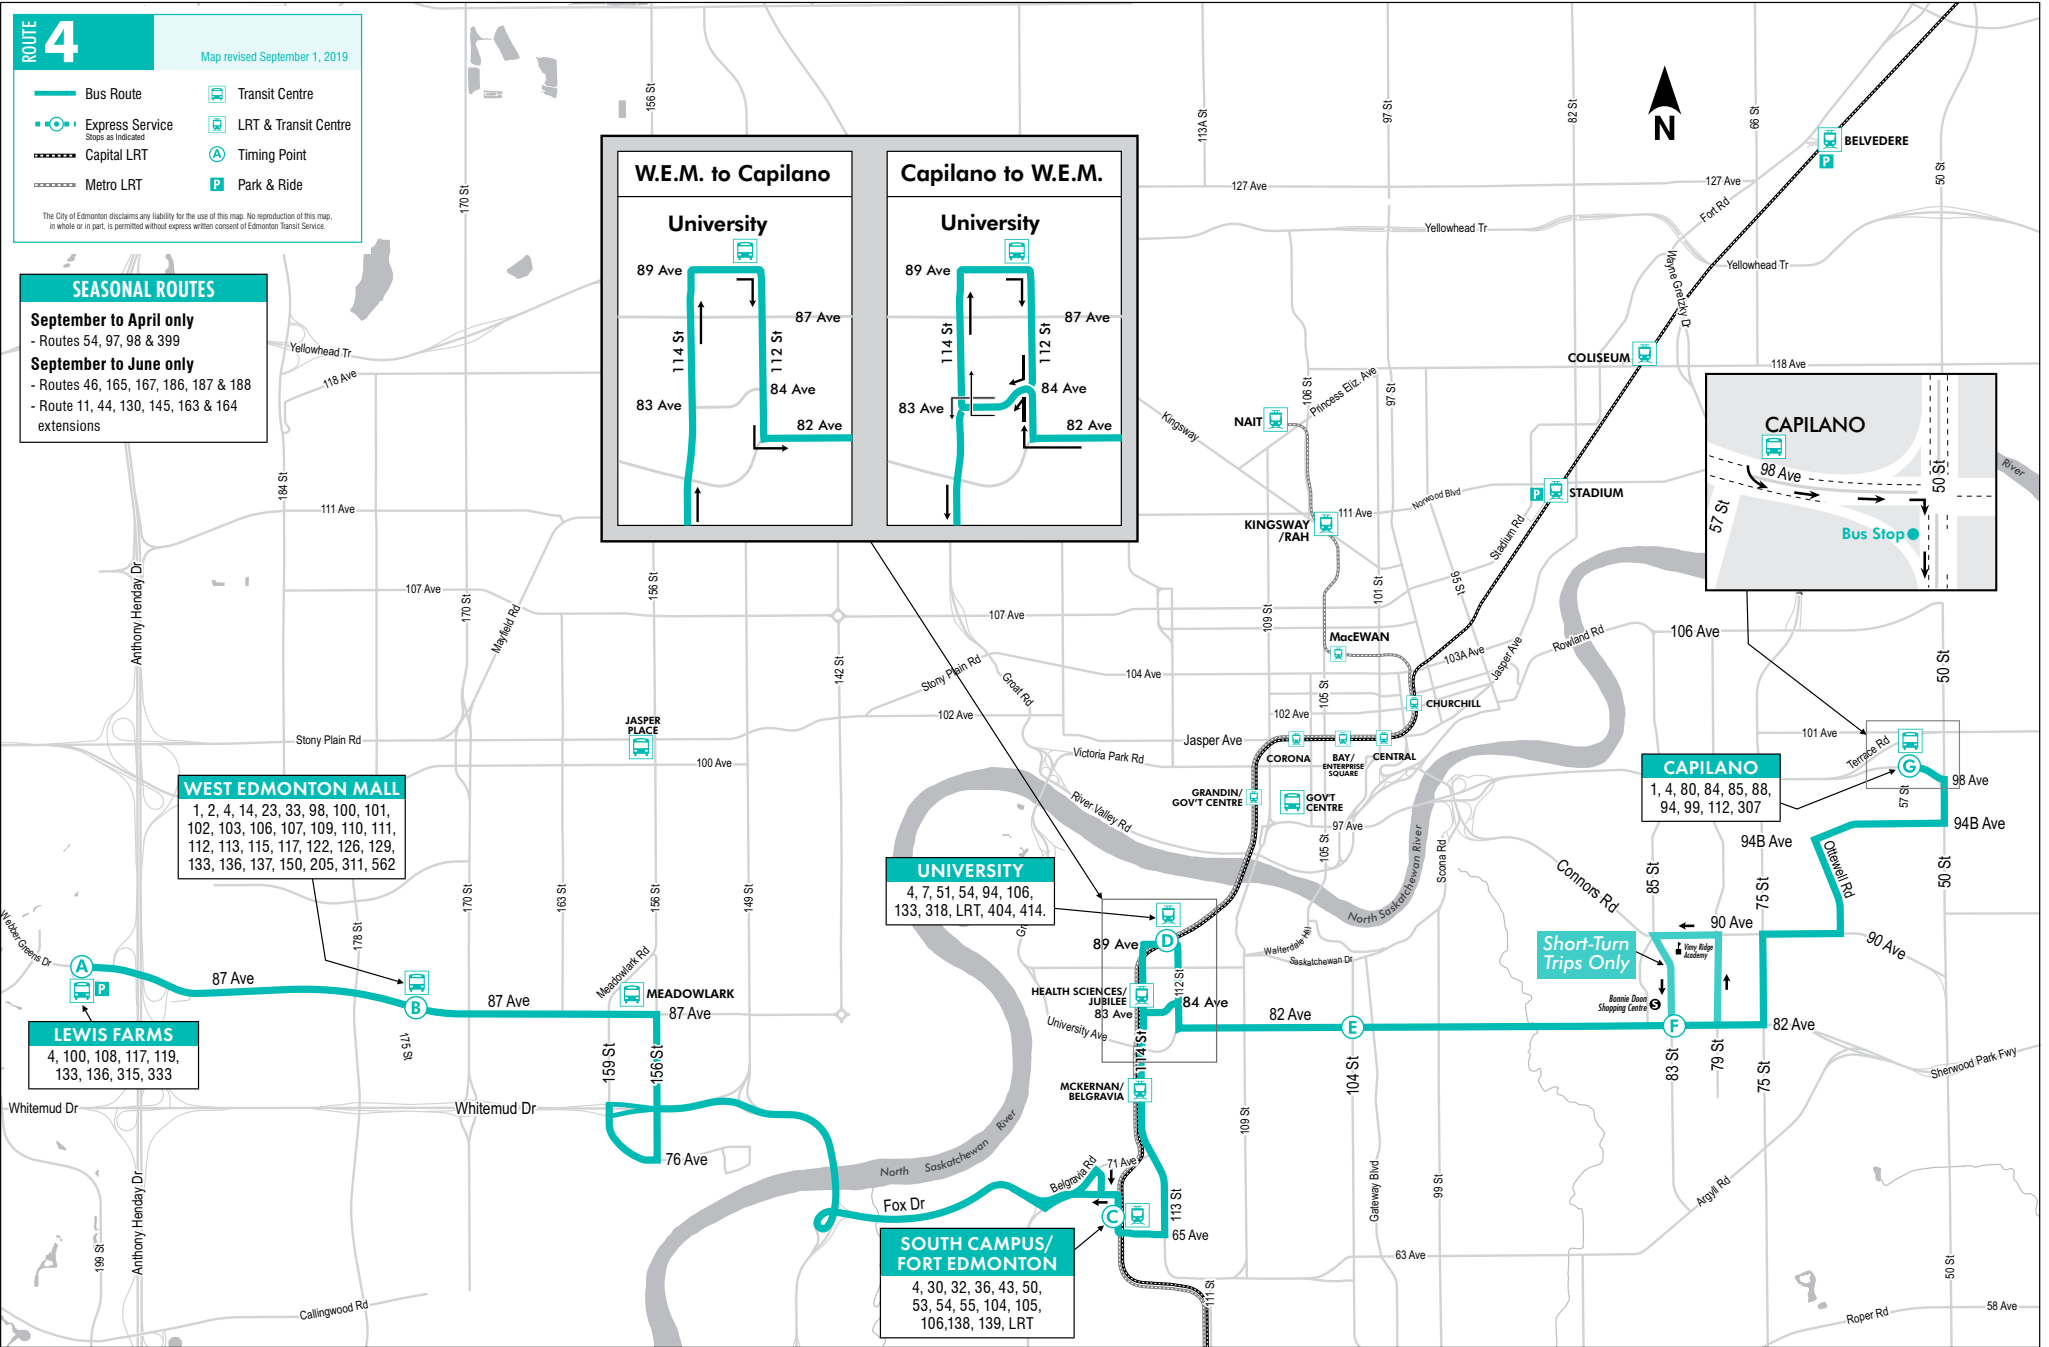

Short-Turn Trips Only