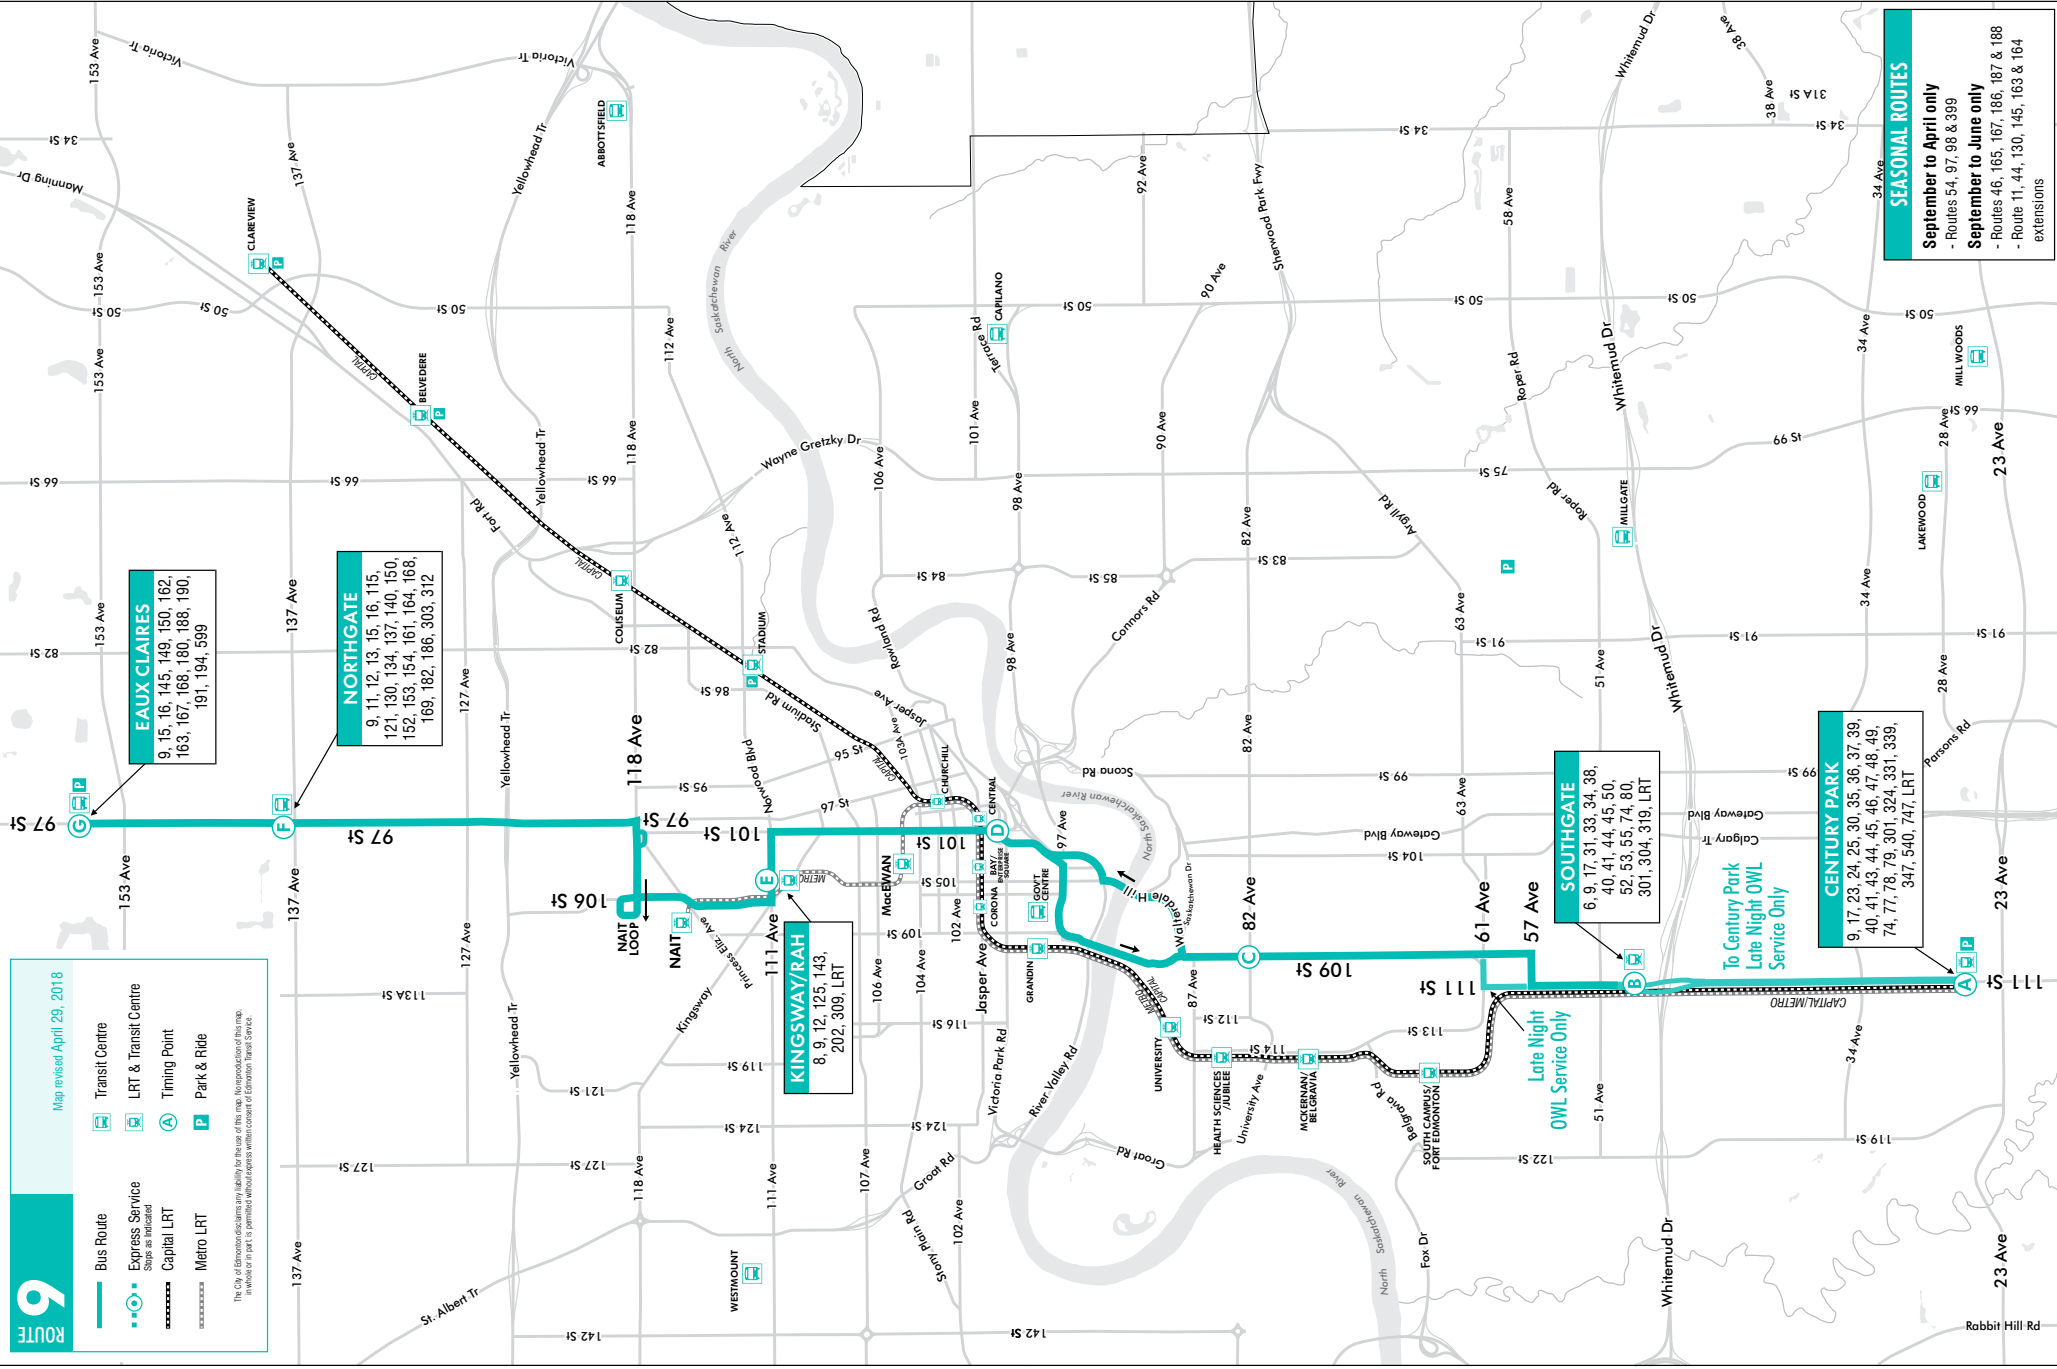

ROUTE 9

Map revised April 29, 2018

- Bus Route
- Express Service Stops as Indicated
- Capital LRT
- Metro LRT
- Transit Centre
- LRT & Transit Centre
- Timing Point
- Park & Ride

EAXX CLAIRES
9, 15, 16, 145, 149, 150, 162, 163, 167, 168, 180, 188, 190, 191, 194, 599

NORTHGATE
9, 11, 12, 13, 15, 16, 115, 121, 130, 134, 137, 140, 150, 152, 153, 154, 161, 164, 168, 169, 182, 186, 303, 312

KINGSWAY/RAH
8, 9, 12, 125, 143, 202, 309, LRT

SOUTHGATE
6, 9, 17, 31, 33, 34, 38, 40, 41, 44, 45, 50, 52, 53, 55, 74, 80, 301, 304, 319, LRT

CENTURY PARK
9, 17, 23, 24, 25, 30, 35, 36, 37, 39, 40, 41, 43, 44, 45, 46, 47, 48, 49, 74, 77, 78, 79, 301, 324, 331, 339, 347, 540, 747, LRT

SEASONAL ROUTES
September to April only
- Routes 54, 97, 98 & 399
September to June only
- Routes 46, 165, 167, 186, 187 & 188
- Route 11, 44, 130, 145, 163 & 164
EXTENSIONS

To Century Park
Late Night OWL
Service Only

Late Night
OWL Service Only