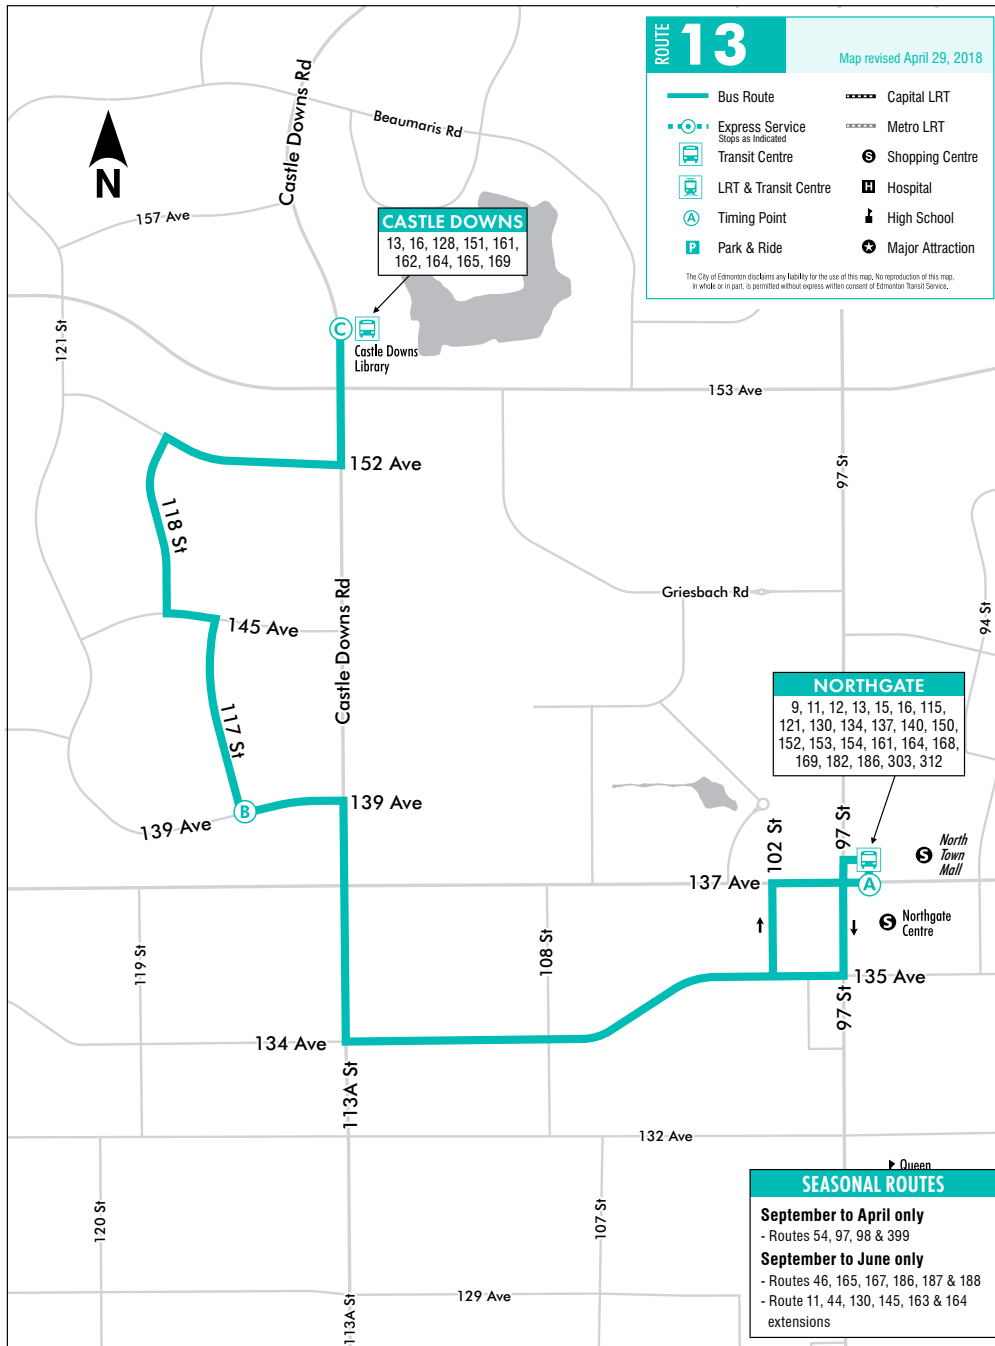

REVISED SEPTEMBER 1, 2019

takeETS.com **ETS**

ROUTE 13 MONDAY TO FRIDAY						ROUTE 13 MONDAY TO FRIDAY					
Northgate to Castle Downs			Castle Downs to Northgate			Northgate to Castle Downs			Castle Downs to Northgate		
Northgate TC	117 St 139 Av	Castle Downs TC	Castle Downs TC	117 St 139 Av	Northgate TC	Northgate TC	117 St 139 Av	Castle Downs TC	Castle Downs TC	117 St 139 Av	Northgate TC
A → B → C			C → B → A			A → B → C			C → B → A		
5:00	5:07	5:17	4:55	5:01	5:13	5:18	5:25	5:35	5:40	5:46	5:58
5:30	5:37	5:47	5:25	5:31	5:43	5:48	5:55	6:05	6:10	6:16	6:28
6:00	6:07	6:17	5:55	6:01	6:13	6:18	6:25	6:35	6:40	6:46	6:58
6:30	6:37	6:47	6:25	6:31	6:43	6:45	6:52	7:02	7:07	7:13	7:25
7:00	7:07	7:17	6:55	7:01	7:13	7:15	7:22	7:32	7:37	7:43	7:55
7:30	7:37	7:47	7:25	7:31	7:43	7:45	7:52	8:02	8:07	8:13	8:25
8:00	8:07	8:17	7:55	8:01	8:13	8:15	8:22	8:32	8:37	8:43	8:55
8:30	8:37	8:47	8:25	8:31	8:43	8:45	8:52	9:02	9:07	9:13	9:25
8:45	8:52	9:02	8:52	8:58	9:10	9:15	9:22	9:32	9:37	9:43	9:52
9:15	9:22	9:32	9:07	9:13	9:25	9:45	9:52	9:59	9:58	10:04	10:12
9:45	9:52	10:02	9:37	9:43	9:55	10:15	10:22	10:29	10:28	10:34	10:42
10:15	10:22	10:32	10:07	10:13	10:25	10:45	10:52	10:59	10:58	11:04	11:12
10:45	10:52	11:02	10:37	10:43	10:55	11:15	11:22	11:29	11:28	11:34	11:42
11:15	11:22	11:32	11:07	11:13	11:25	11:45	11:52	11:59			
11:45	11:52	12:02	11:37	11:43	11:55						
12:15	12:22	12:32	12:07	12:13	12:25						
12:45	12:52	1:02	12:37	12:43	12:55						
1:15	1:22	1:32	1:07	1:13	1:25						
1:45	1:52	2:02	1:37	1:43	1:55						
2:15	2:22	2:32	2:07	2:13	2:25						
2:45	2:52	3:02	2:37	2:43	2:55						
3:15	3:22	3:32	3:07	3:13	3:25						
3:45	3:52	4:02	3:37	3:43	3:55						
4:15	4:22	4:32	4:07	4:13	4:25						
4:33	4:40	4:50	4:37	4:43	4:55						
4:48	4:55	5:05	5:10	5:16	5:28						
CONTINUED ON NEXT PANEL											