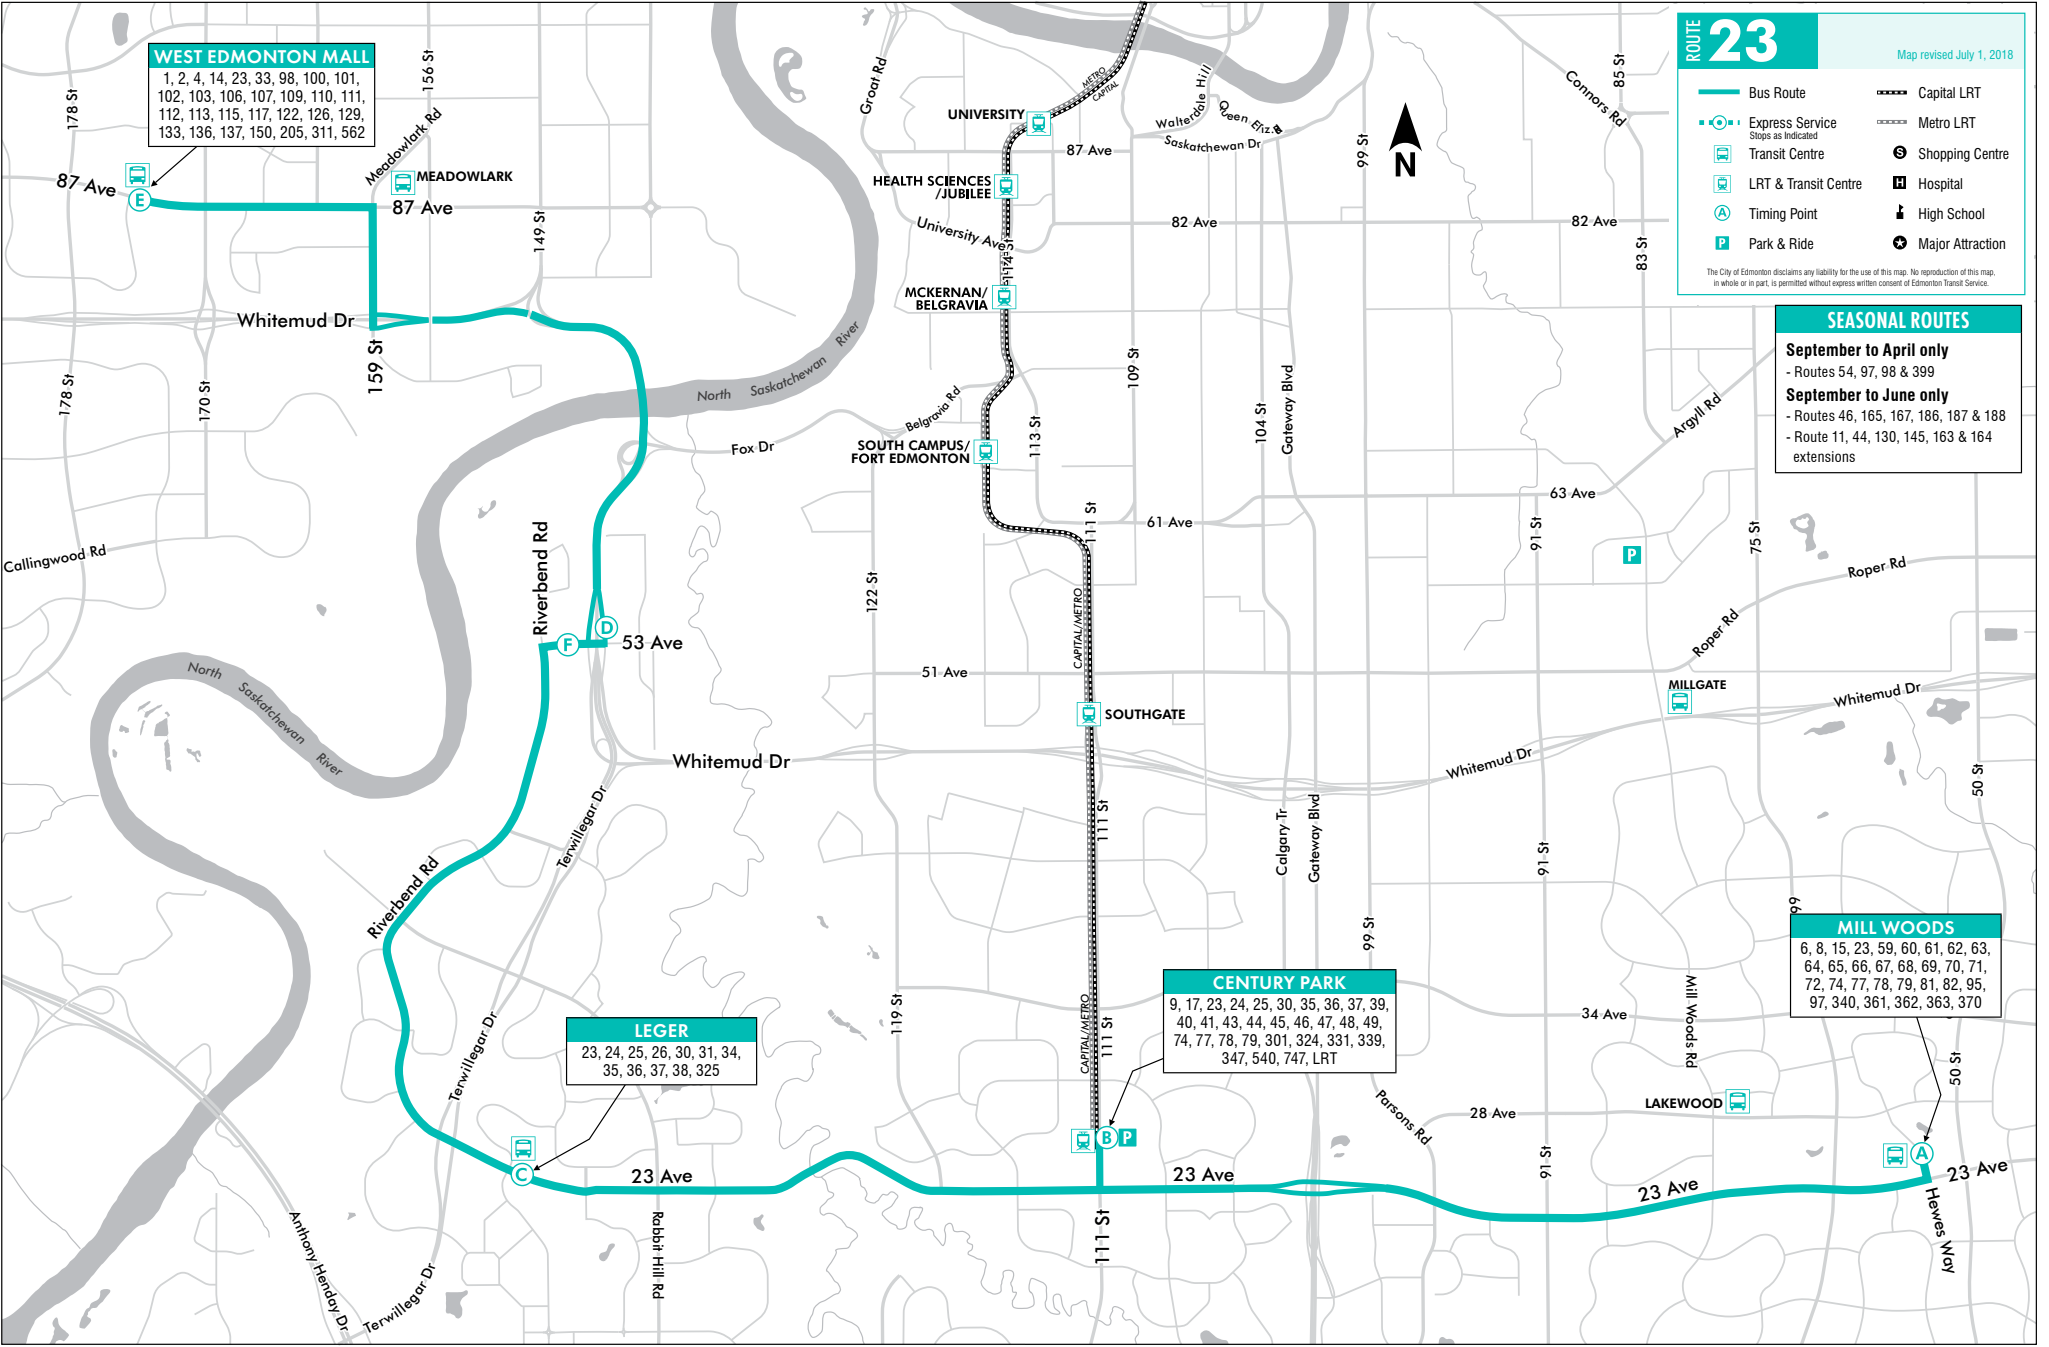

ROUTE 23

Map revised July 1, 2018

- Bus Route
- Express Service
  Stops as indicated
- Transit Centre
- LRT & Transit Centre
- Timing Point
- Park & Ride
- Capital LRT
- Metro LRT
- Shopping Centre
- Hospital
- High School
- Major Attraction

SEASONAL ROUTES

September to April only
- Routes 54, 97, 98 & 399

September to June only
- Routes 46, 165, 167, 186, 187 & 188
- Route 11, 44, 130, 145, 163 & 164 extensions

WEST EDMONTON MALL

1, 2, 4, 14, 23, 33, 98, 100, 101, 102, 103, 106, 107, 109, 110, 111, 112, 113, 115, 117, 122, 126, 129, 133, 136, 137, 150, 205, 311, 562

LEGER

23, 24, 25, 26, 30, 31, 34, 35, 36, 37, 38, 325

CENTURY PARK

9, 17, 23, 24, 25, 30, 35, 36, 37, 39, 40, 41, 43, 44, 45, 46, 47, 48, 49, 74, 77, 78, 79, 301, 324, 331, 339, 347, 540, 747, LRT

MILL WOODS

6, 8, 15, 23, 59, 60, 61, 62, 63, 64, 65, 66, 67, 68, 69, 70, 71, 72, 74, 77, 78, 79, 81, 82, 95, 97, 340, 361, 362, 363, 370