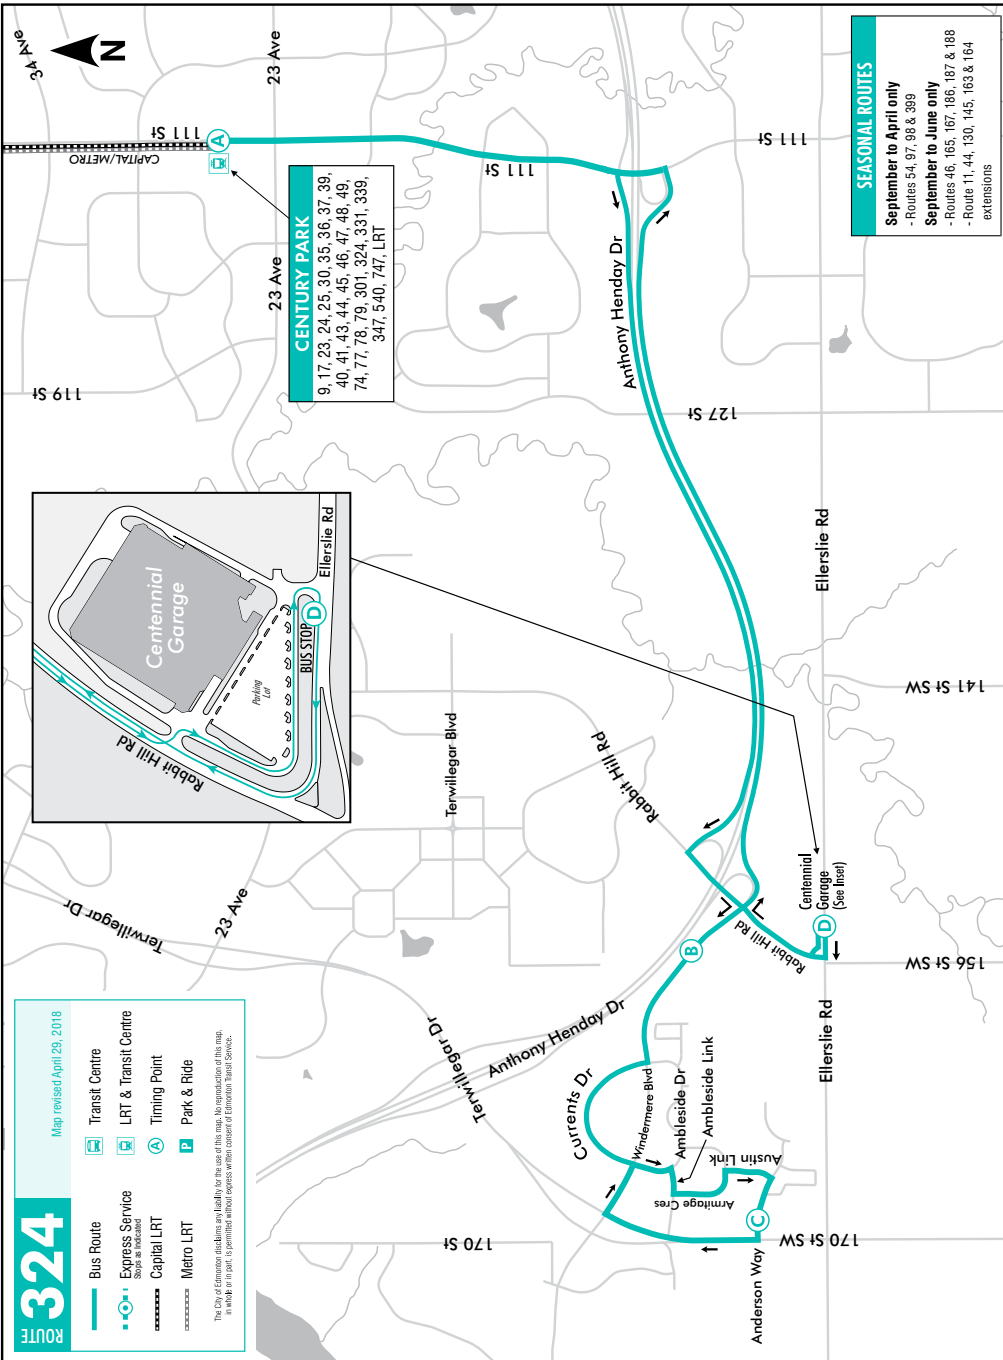

ROUTE 324 MONDAY TO FRIDAY   **ROUTE 324 SATURDAY**

Century Park to Ambleside			Ambleside to Century Park			Century Park to Ambleside			Ambleside to Century Park		
Century Park TC	156 St Windermere Blvd S.W.	170 St Anderson Way S.W.	170 St Anderson Way S.W.	Rabbit Hill Rd Ellerslie Rd S.W.	Century Park TC	Century Park TC	156 St Windermere Blvd S.W.	170 St Anderson Way S.W.	170 St Anderson Way S.W.	Rabbit Hill Rd Ellerslie Rd S.W.	Century Park TC
A	B	C	C	D	A	A	B	C	C	D	A
9:52	10:03	10:13	10:13	10:23	10:35	5:03	5:14	5:24	5:24	5:34	5:46
10:22	10:33	10:43	10:43	10:53	11:05	6:03	6:14	6:24	6:24	6:34	6:46
11:22	11:33	11:43	11:43	11:53	12:05	7:03	7:14	7:24	7:24	7:34	7:46
12:22	12:33	12:43	12:43	12:53	1:05						
						7:03	7:14	7:24	7:24	7:34	7:46
						8:03	8:14	8:24	8:24	8:34	8:46
						9:03	9:14	9:24	9:24	9:34	9:46
						10:03	10:14	10:24	10:24	10:34	10:46
						11:03	11:14	11:24	11:24	11:34	11:46
						12:03	12:14	12:24	12:24	12:34	12:46

ROUTE 324 SUNDAY

Century Park to Ambleside			Ambleside to Century Park		
Century Park TC	156 St Windermere Blvd S.W.	170 St Anderson Way S.W.	170 St Anderson Way S.W.	Rabbit Hill Rd Ellerslie Rd S.W.	Century Park TC
A	B	C	C	D	A
6:03	6:14	6:24	6:24	6:34	6:46
7:03	7:14	7:24	7:24	7:34	7:46
8:03	8:14	8:24	8:24	8:34	8:46
9:03	9:14	9:24	9:24	9:34	9:46
7:03	7:14	7:24	7:24	7:34	7:46
8:03	8:14	8:24	8:24	8:34	8:46
9:03	9:14	9:24	9:24	9:34	9:46
10:03	10:14	10:24	10:24	10:34	10:46
11:03	11:14	11:24	11:24	11:34	11:46

Bold Text represents P.M. time   TC = Transit Centre   C=Community Bus   Subject to change without notice