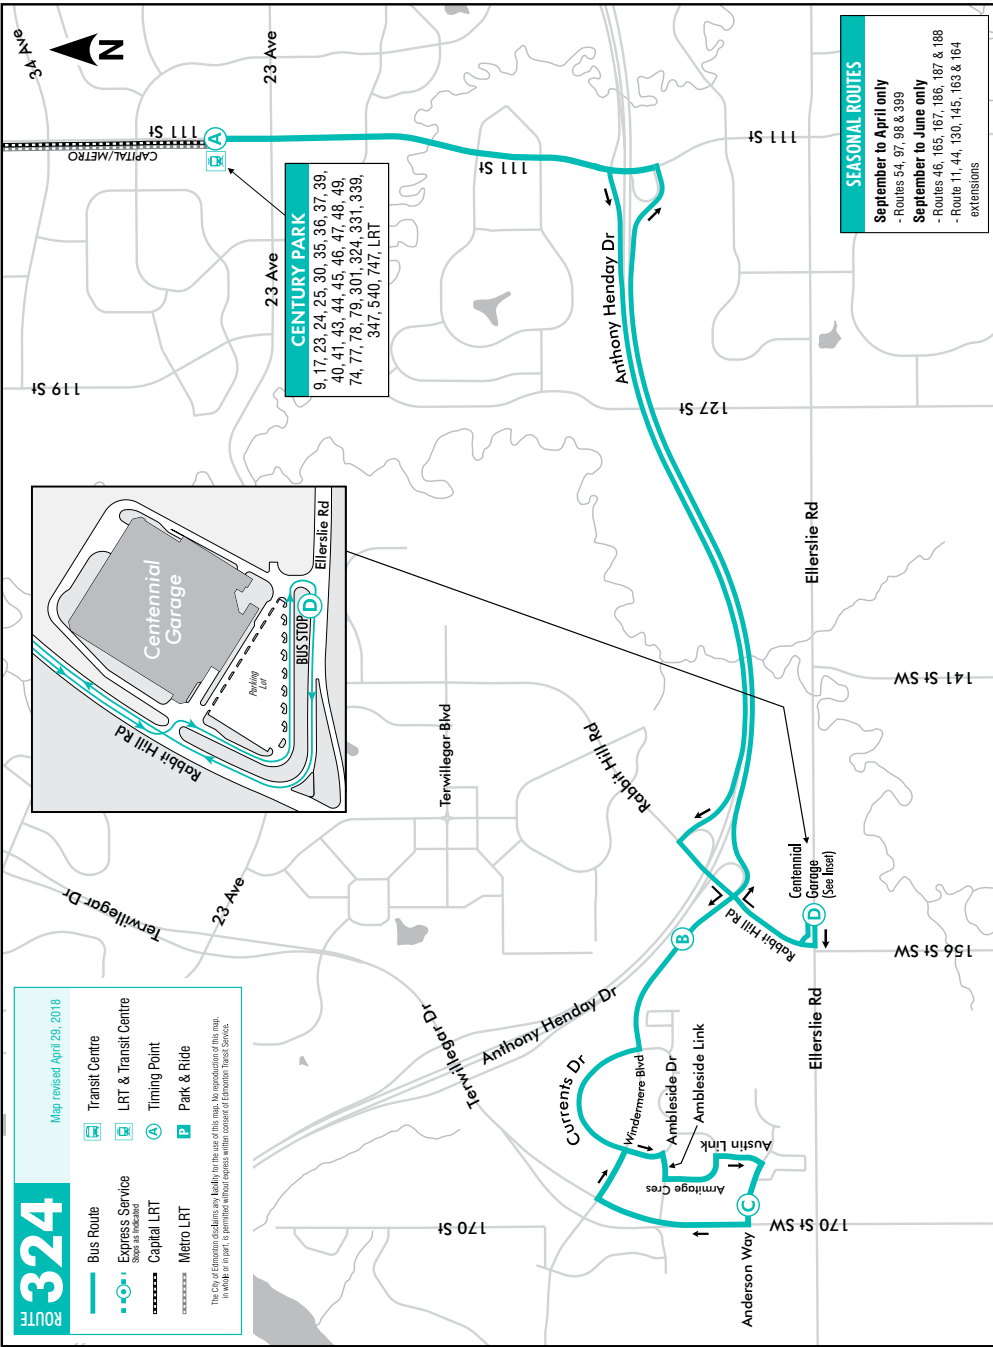

ROUTE 324 MONDAY TO FRIDAY   **ROUTE 324 SATURDAY**

Century Park to Ambleside						Ambleside to Century Park						Century Park to Ambleside						Ambleside to Century Park					
Century Park TC	156 St Windermere Blvd S.W.	170 St Anderson Way S.W.	170 St Anderson Way S.W.	Rabbit Hill Rd Ellerslie Rd S.W.	Century Park TC	Century Park TC	156 St Windermere Blvd S.W.	170 St Anderson Way S.W.	170 St Anderson Way S.W.	Rabbit Hill Rd Ellerslie Rd S.W.	Century Park TC	Century Park TC	156 St Windermere Blvd S.W.	170 St Anderson Way S.W.	170 St Anderson Way S.W.	Rabbit Hill Rd Ellerslie Rd S.W.	Century Park TC						
A	B	C	C	D	A	A	B	C				A	B	C			C	D	A				
9:52	10:03	10:13	10:13	10:23	10:35		5:03	5:13	5:22			5:22	5:33	5:44	7:00	7:10	7:19	7:19	7:30	7:41			
10:22	10:33	10:43	10:43	10:53	11:05		6:03	6:13	6:22			6:22	6:33	6:44	8:00	8:10	8:19	8:19	8:30	8:41			
11:22	11:33	11:43	11:43	11:53	12:05		7:03	7:13	7:22			7:22	7:33	7:44	9:00	9:10	9:19	9:19	9:30	9:41			
12:22	12:33	12:43	12:43	12:53	1:05							10:00	10:10	10:19	10:19	10:30	10:41	11:00	11:10	11:19	11:19	11:30	11:41
												12:00	12:10	12:19	12:19	12:30	12:41						

ROUTE 324 SUNDAY

Century Park to Ambleside						Ambleside to Century Park					
Century Park TC	156 St Windermere Blvd S.W.	170 St Anderson Way S.W.	170 St Anderson Way S.W.	Rabbit Hill Rd Ellerslie Rd S.W.	Century Park TC	Century Park TC	156 St Windermere Blvd S.W.	170 St Anderson Way S.W.	170 St Anderson Way S.W.	Rabbit Hill Rd Ellerslie Rd S.W.	Century Park TC
A	B	C	C	D	A						
6:03	6:13	6:22	6:22	6:33	6:44						
7:03	7:13	7:22	7:22	7:33	7:44						
8:03	8:13	8:22	8:22	8:33	8:44						
9:03	9:13	9:22	9:22	9:33	9:44						
7:01	7:11	7:20	7:20	7:31	7:42						
8:01	8:11	8:20	8:20	8:31	8:42						
9:01	9:11	9:20	9:20	9:31	9:42						
10:01	10:11	10:20	10:20	10:31	10:42						
11:01	11:11	11:20	11:20	11:31	11:42						

Bold Text represents P.M. time   TC = Transit Centre   C=Community Bus   Subject to change without notice