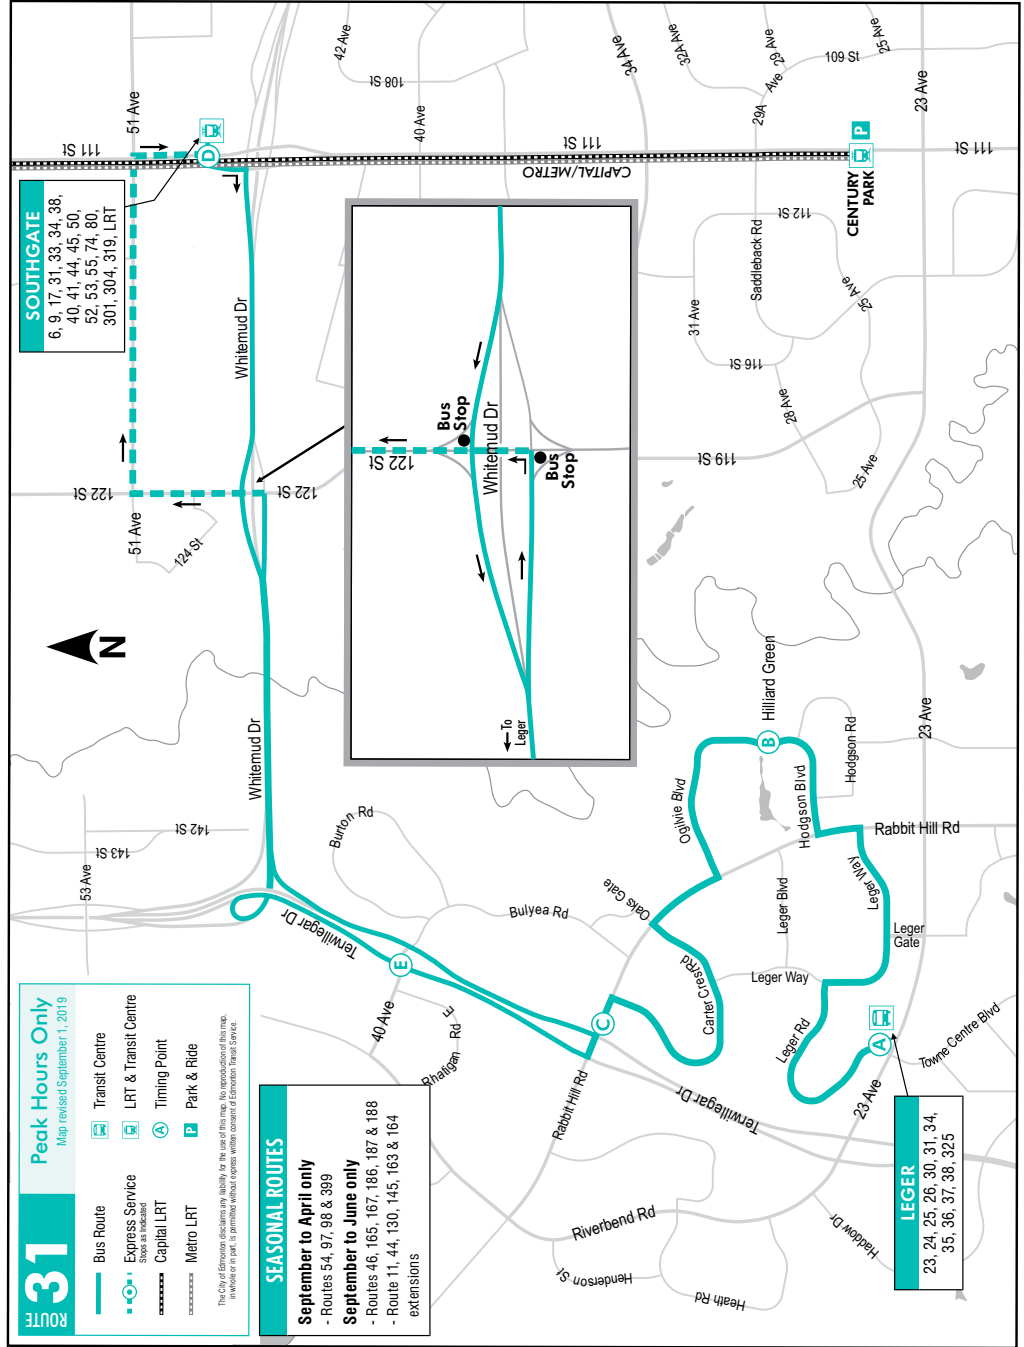

ROUTE 31 MONDAY TO FRIDAY

Leger to Southgate				Southgate to Leger									
Leger TC	Hodgson Blvd Hilliard Green	Carter Crest Rd West Rabbit Hill Rd	Southgate TC	Southgate TC	Terwilligar Dr 40 Av	Hodgson Blvd Hilliard Green	Leger TC						
A	B	C	D	D	E	B	A						
5:56	6:03	6:10	6:24										
6:26	6:33	6:40	6:54										
6:56	7:03	7:10	7:24										
7:26	7:33	7:40	7:54										
7:56	8:03	8:10	8:24	7:30	7:37	7:47	7:55						
8:26	8:33	8:40	8:54	8:00	8:07	8:17	8:25						
				8:30	8:37	8:47	8:55						
2:34	2:41	2:48	3:00										
2:58	3:05	3:12	3:24										
3:28	3:35	3:42	3:54	3:00	3:07	3:16	3:23						
3:58	4:05	4:12	4:24	3:30	3:37	3:46	3:53						
4:28	4:35	4:42	4:54	4:00	4:07	4:16	4:23						
4:58	5:05	5:12	5:24	4:30	4:37	4:46	4:53						
5:28	5:35	5:42	5:54	5:00	5:07	5:16	5:23						
				5:30	5:37	5:46	5:53						
				6:00	6:07	6:16	6:23						
				6:30	6:37	6:46	6:53						

Bold Text represents P.M. time   TC = Transit Centre   C=Community Bus   Subject to change without notice

TIMING POINTS