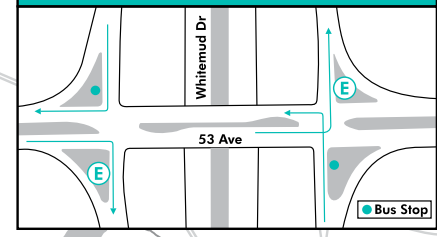

ROUTE 33

Map revised April 29, 2018

- Bus Route
- Express Service
  Stops as indicated
- Capital LRT
- Metro LRT
- Transit Centre
- LRT & Transit Centre
- Timing Point
- Park & Ride

SEASONAL ROUTES

1. **September to April only**
   - Routes 54, 97, 98 & 399
2. **September to June only**
   - Routes 46, 165, 167, 186, 187 & 188
   - Route 11, 44, 130, 145, 163 & 164 extensions

WEST EDMONTON MALL

1. 1, 2, 4, 14, 23, 33, 98, 100, 101, 102, 103, 106, 107, 109, 110, 111, 112, 113, 115, 117, 122, 126, 129, 133, 136, 137, 150, 205, 311, 562

OFF PEAK HOURS ONLY

OFF PEAK HOURS ONLY