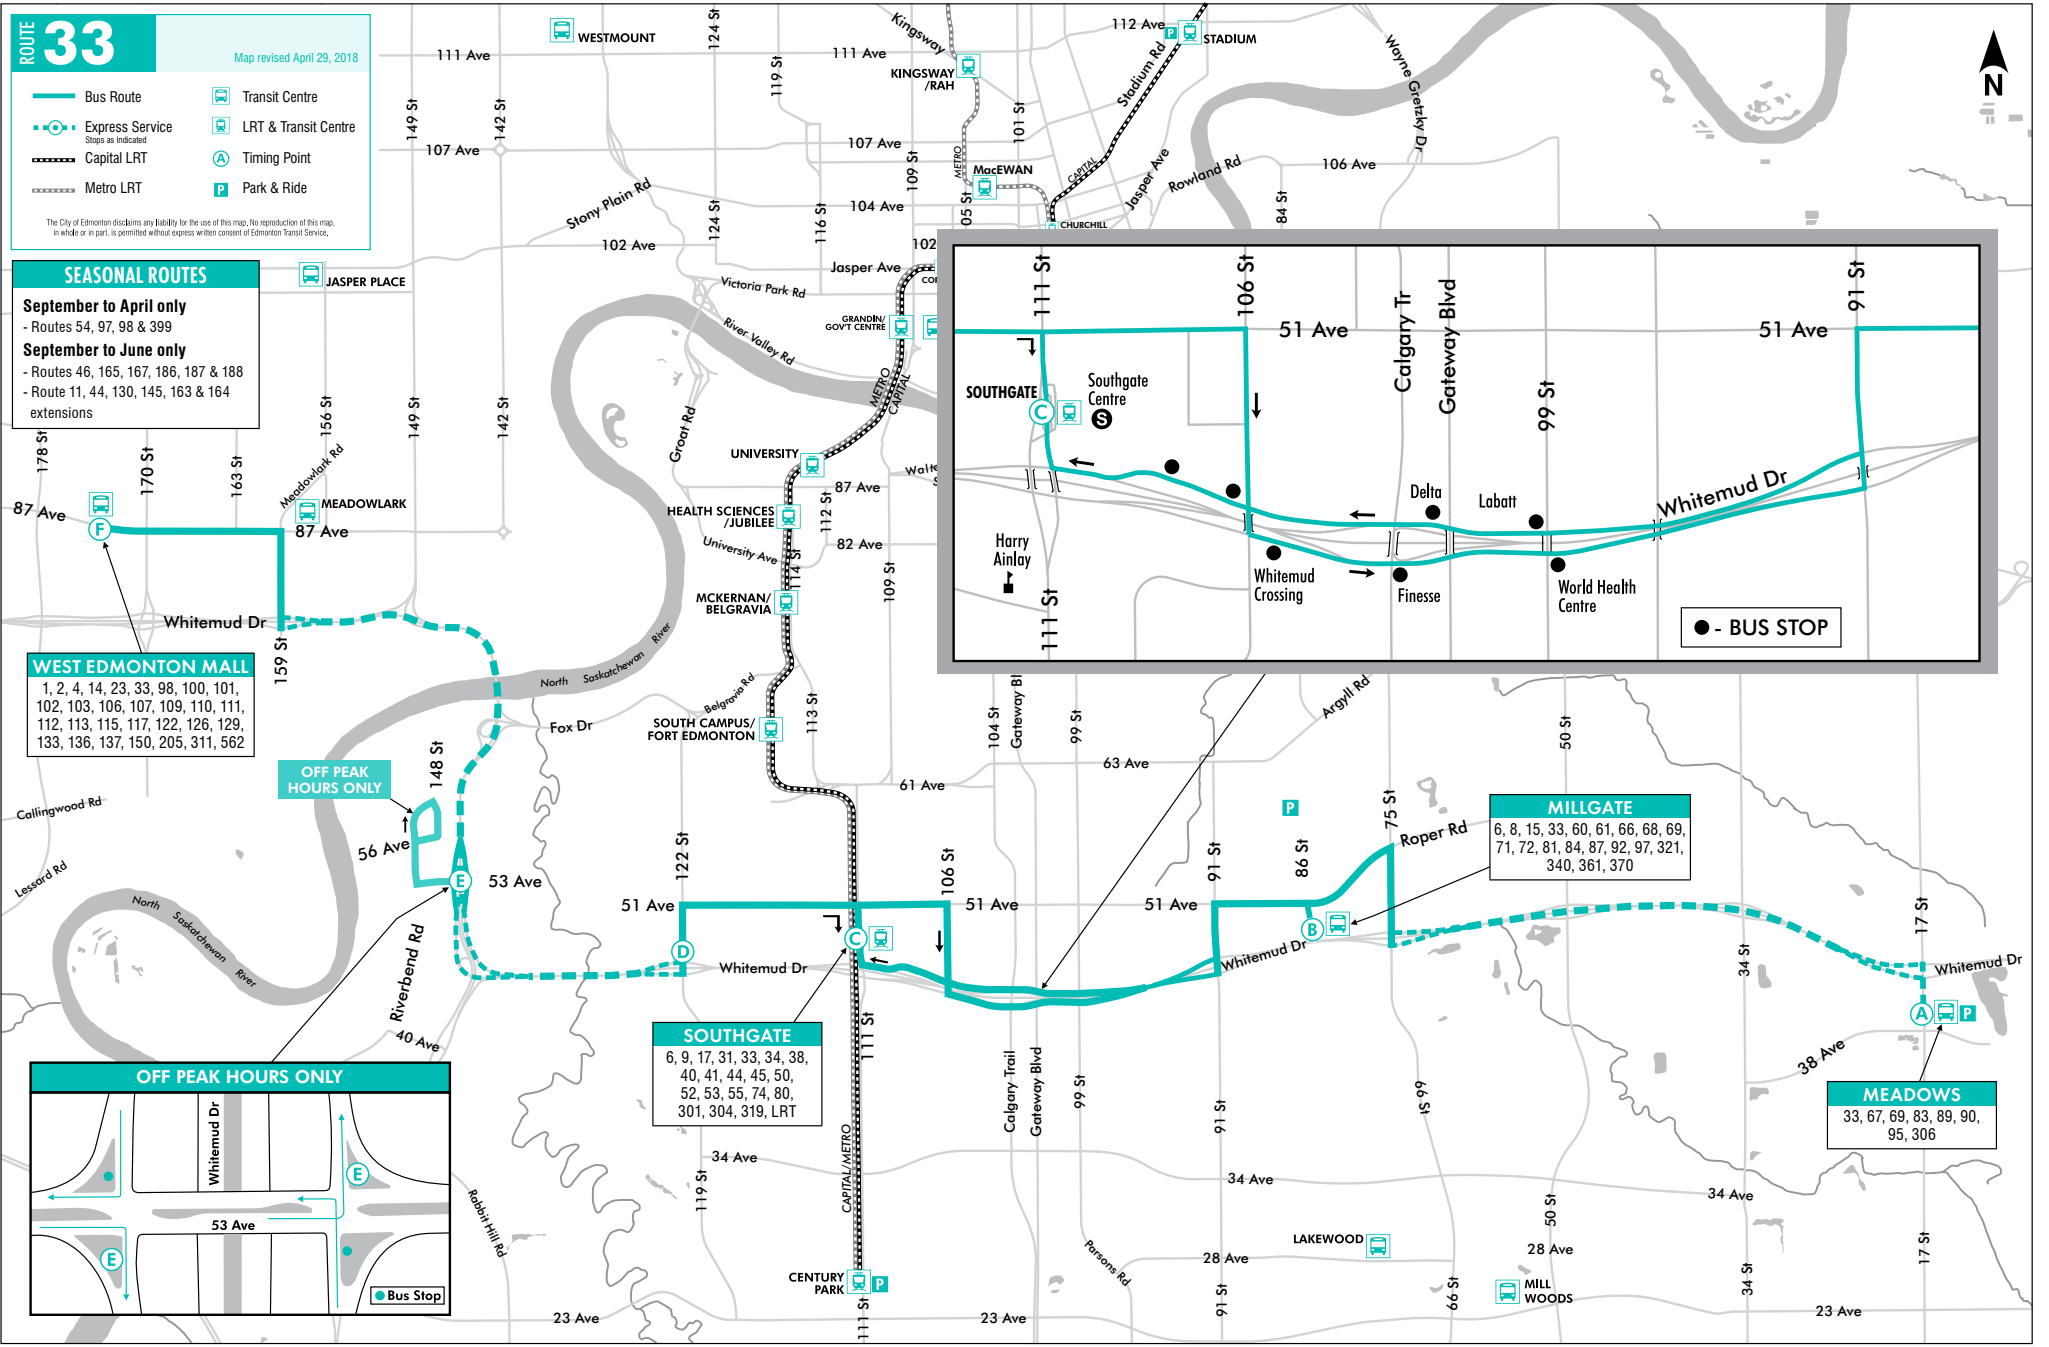

SOUTHGATE
6, 9, 17, 31, 33, 34, 38, 40, 41, 44, 45, 50, 52, 53, 55, 74, 80, 301, 304, 319, LRT

MILLGATE
6, 8, 15, 33, 60, 61, 66, 68, 69, 71, 72, 81, 84, 87, 92, 97, 321, 340, 361, 370

MEADOWS
33, 67, 69, 83, 89, 90, 95, 306