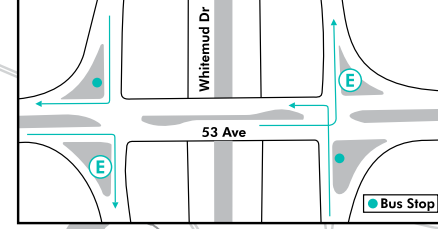

ROUTE 33

Map revised April 29, 2018

- Bus Route
- Express Service
  Stops as indicated
- Capital LRT
- Metro LRT
- Transit Centre
- LRT & Transit Centre
- Timing Point
- Park & Ride

SEASONAL ROUTES

1. **September to April only**
   - Routes 54, 97, 98 & 399
2. **September to June only**
   - Routes 46, 165, 167, 186, 187 & 188
   - Route 11, 44, 130, 145, 163 & 164 extensions

1. **WEST EDMONTON MALL**
   1, 2, 4, 14, 23, 33, 98, 100, 101, 102, 103, 106, 107, 109, 110, 111, 112, 113, 115, 117, 122, 126, 129, 133, 136, 137, 150, 205, 311, 562

OFF PEAK HOURS ONLY

OFF PEAK HOURS ONLY