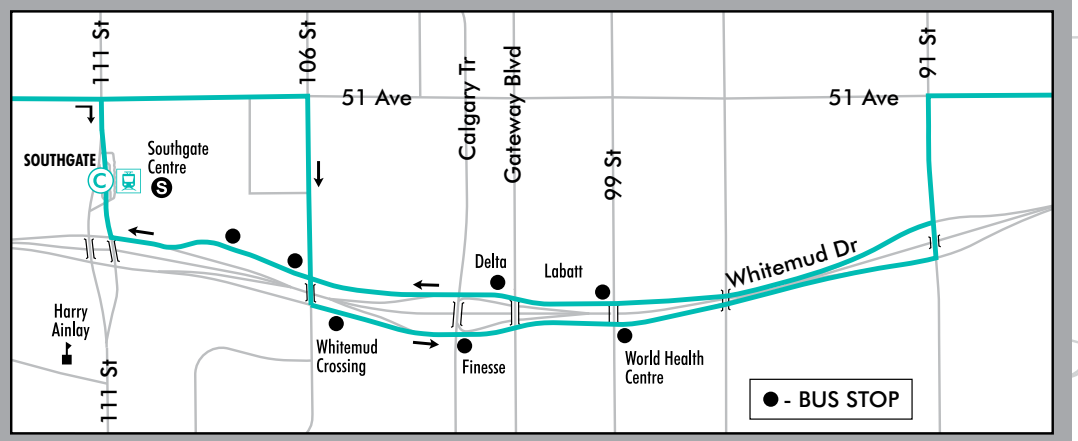

1. **SOUTHGATE**
   6, 9, 17, 31, 33, 34, 38, 40, 41, 44, 45, 50, 52, 53, 55, 74, 80, 301, 304, 319, LRT

1. **MILLGATE**
   6, 8, 15, 33, 60, 61, 66, 68, 69, 71, 72, 81, 84, 87, 92, 97, 321, 340, 361, 370

1. **MEADOWS**
   33, 67, 69, 83, 89, 90, 95, 306