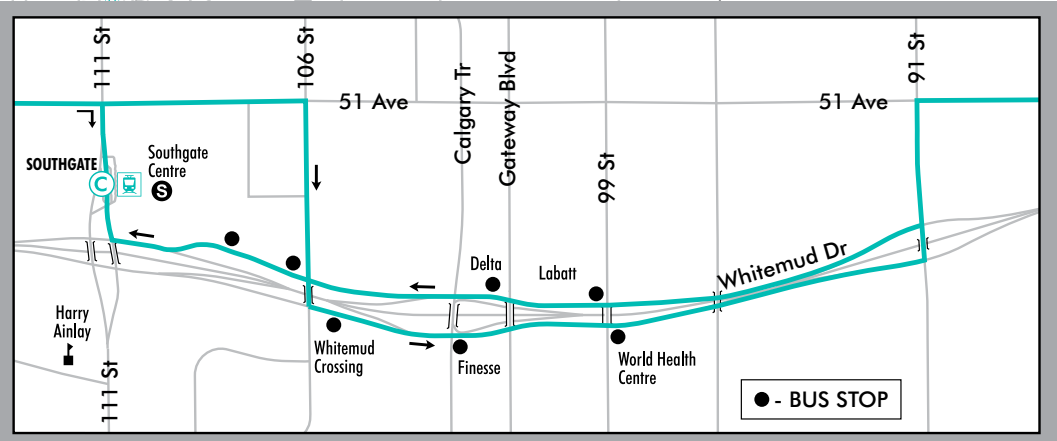

ROUTE 33

Map revised April 29, 2018

- Bus Route
- Express Service
  Stops as indicated
- Capital LRT
- Metro LRT
- Transit Centre
- LRT & Transit Centre
- Timing Point
- Park & Ride

SEASONAL ROUTES

1. **September to April only**
   - Routes 54, 97, 98 & 399
2. **September to June only**
   - Routes 46, 165, 167, 186, 187 & 188
   - Route 11, 44, 130, 145, 163 & 164 extensions

WEST EDMONTON MALL

1. 1, 2, 4, 14, 23, 33, 98, 100, 101, 102, 103, 106, 107, 109, 110, 111, 112, 113, 115, 117, 122, 126, 129, 133, 136, 137, 150, 205, 311, 562

OFF PEAK HOURS ONLY

OFF PEAK HOURS ONLY