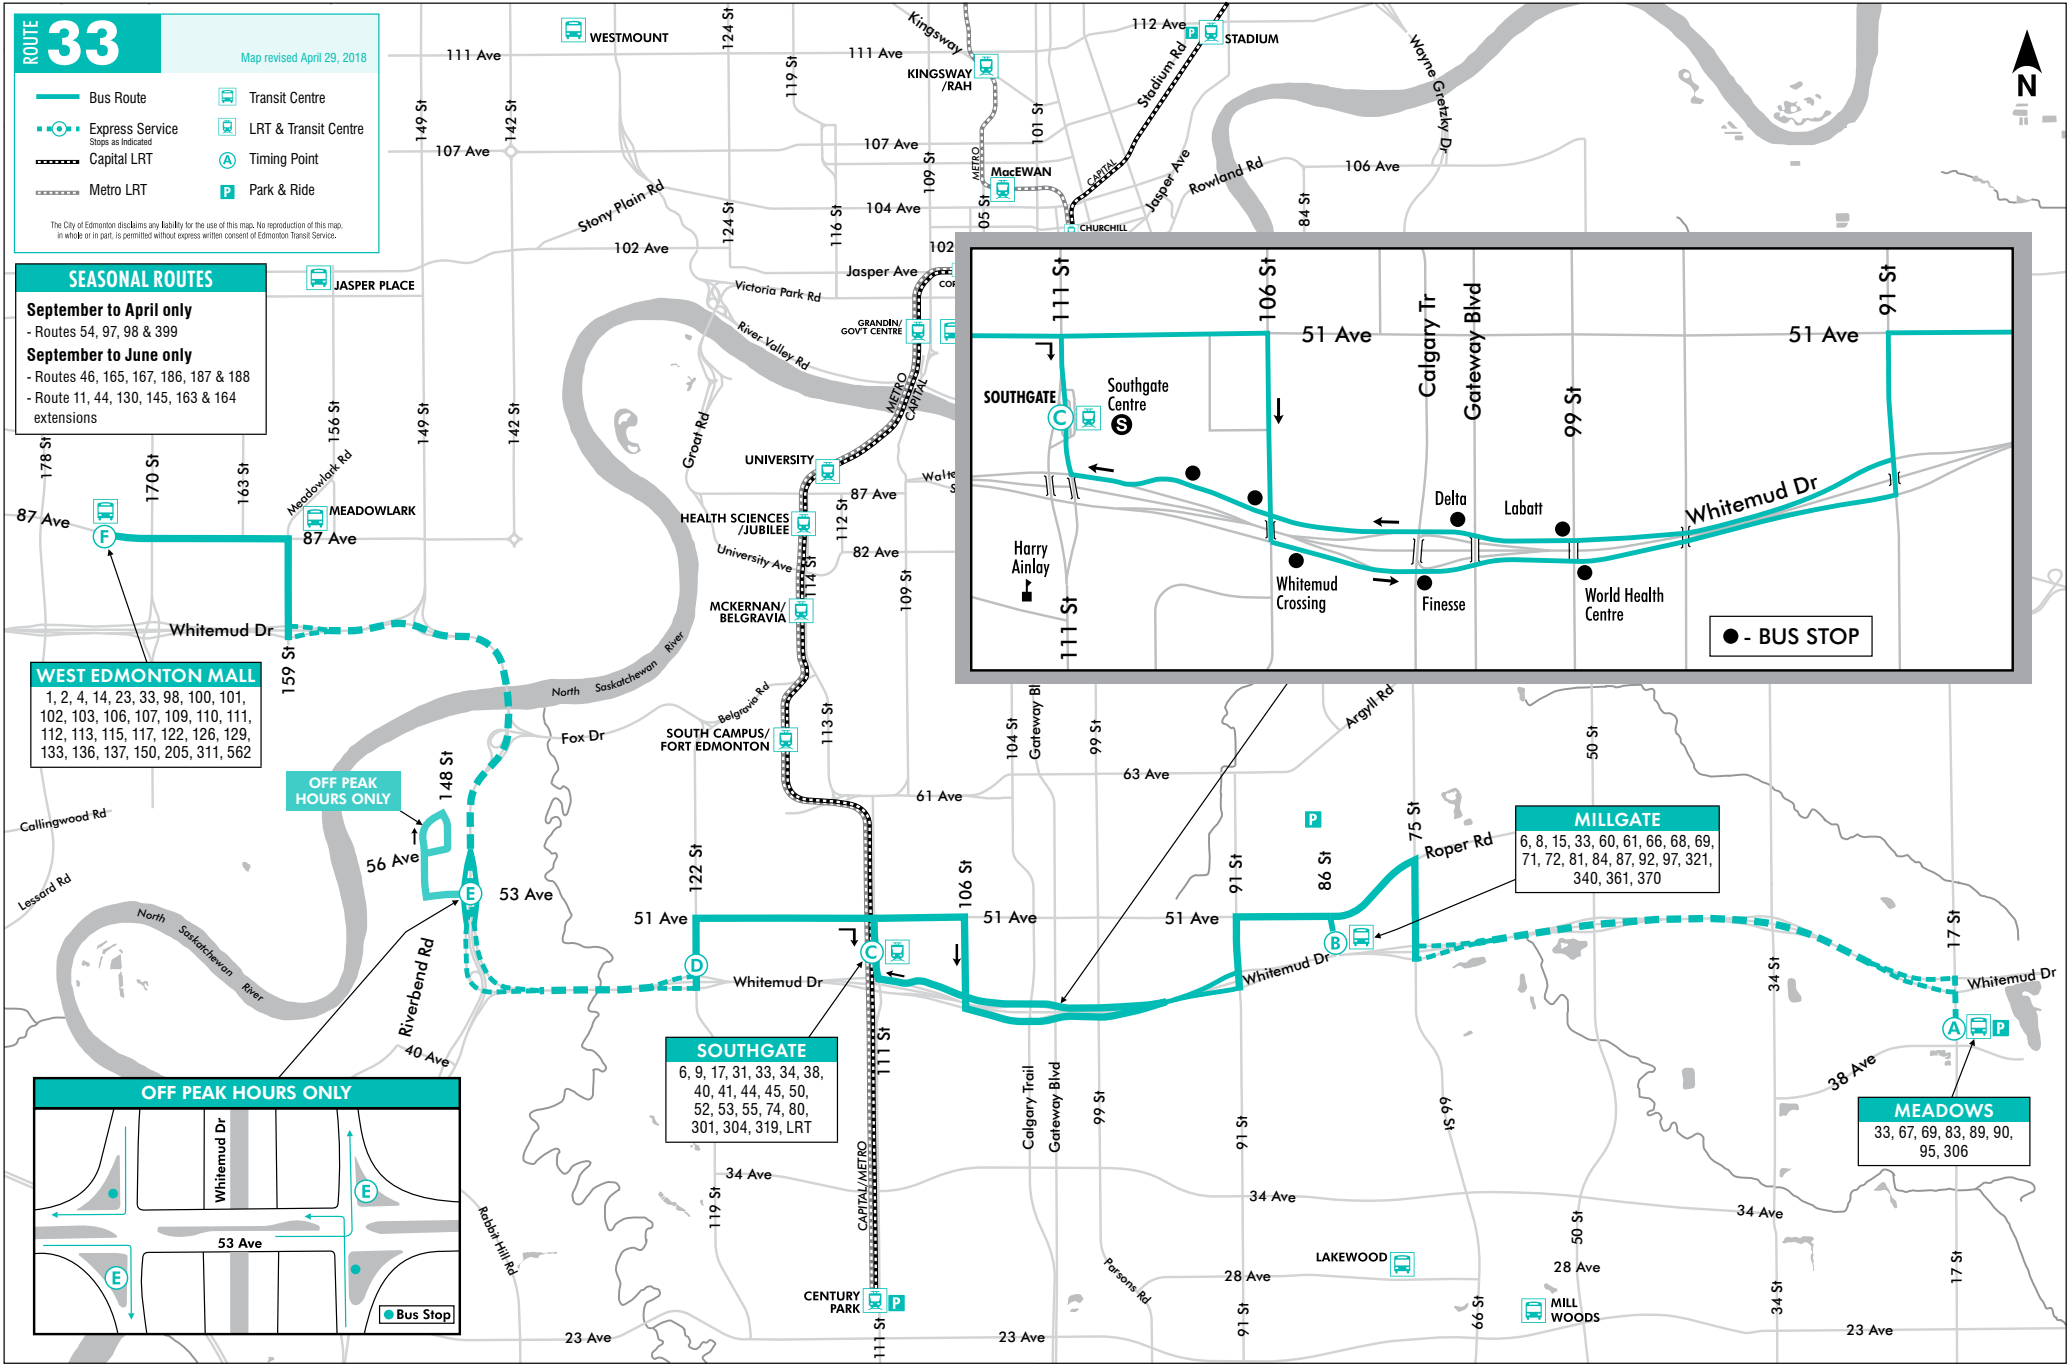

1. **SOUTHGATE**
   6, 9, 17, 31, 33, 34, 38, 40, 41, 44, 45, 50, 52, 53, 55, 74, 80, 301, 304, 319, LRT

1. **MILLGATE**
   6, 8, 15, 33, 60, 61, 66, 68, 69, 71, 72, 81, 84, 87, 92, 97, 321, 340, 361, 370

1. **MEADOWS**
   33, 67, 69, 83, 89, 90, 95, 306