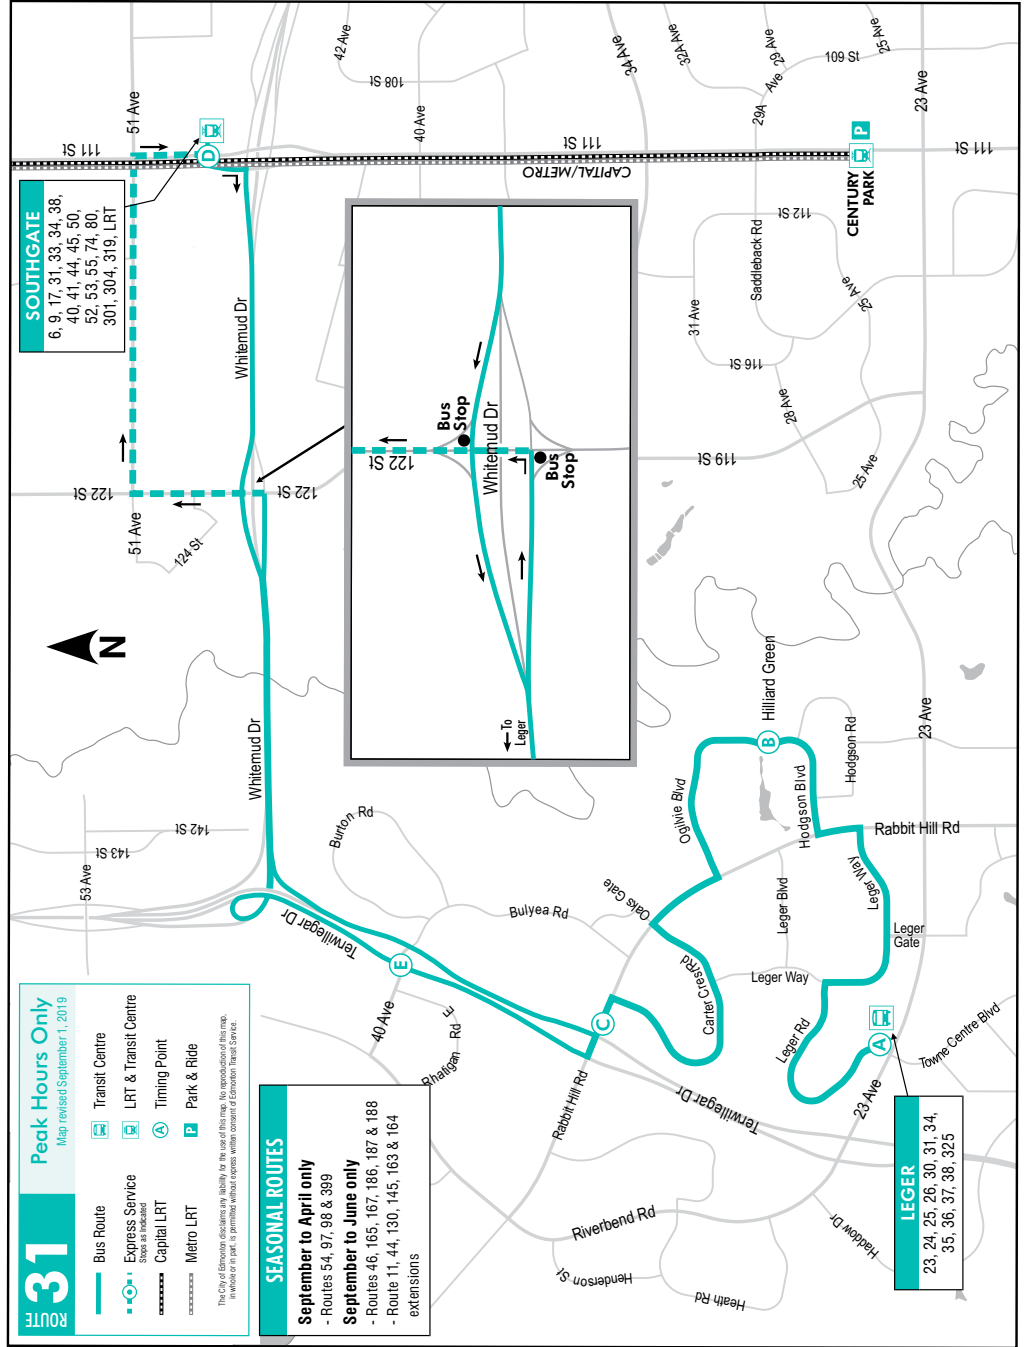

-  /takeETS
-  @edmontontransit
-  ETS Connect
-  /takeETSalert

All ETS routes are accessible and all buses are equipped with bike racks except for community and regional buses.

ROUTE

31 34

Peak Hours Only
Leger Southgate

REVISED SEPTEMBER 2, 2019

takeETS.com 

Leger to Southgate				Southgate to Leger			
Leger TC	Hodgson Blvd Hilliard Green	Carter Crest Rd West Rabbit Hill Rd	Southgate TC	Southgate TC	Terwilligar Dr 40 Av	Hodgson Blvd Hilliard Green	Leger TC
A	B	C	D	D	E	B	A
5:56	6:03	6:10	6:24				
6:26	6:33	6:40	6:54				
6:56	7:03	7:10	7:24				
7:26	7:33	7:40	7:54				
7:56	8:03	8:10	8:24	7:30	7:37	7:47	7:55
8:26	8:33	8:40	8:54	8:00	8:07	8:17	8:25
				8:30	8:37	8:47	8:55
2:34	2:41	2:48	3:00	3:00	3:07	3:16	3:23
2:58	3:05	3:12	3:24	3:30	3:37	3:46	3:53
3:28	3:35	3:42	3:54	4:00	4:07	4:16	4:23
3:58	4:05	4:12	4:24	4:30	4:37	4:46	4:53
4:28	4:35	4:42	4:54	5:00	5:07	5:16	5:23
4:58	5:05	5:12	5:24	5:30	5:37	5:46	5:53
5:28	5:35	5:42	5:54	6:00	6:07	6:16	6:23
				6:30	6:37	6:46	6:53