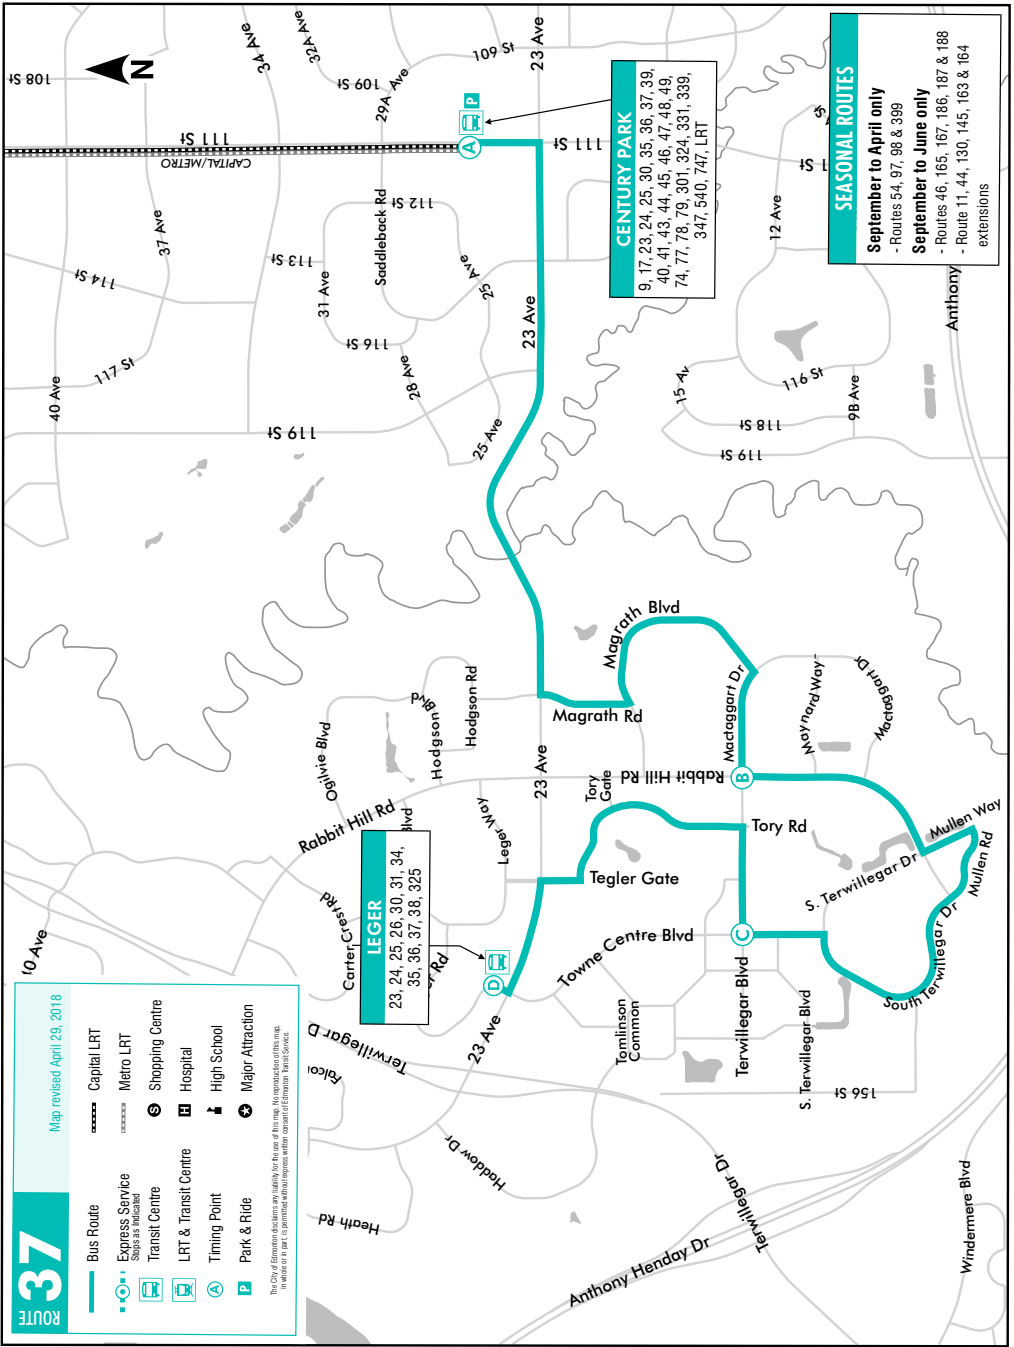

ROUTE 37 MONDAY TO FRIDAY

Leger to Century Park				Century Park to Leger									
Leger TC	Town Cntr. Blvd Terwillegar Blvd	McLay Cres MacTaggart Dr	Century Park TC	Magrath Rd 23 Av	Town Cntr. Blvd Terwillegar Blvd	Century Park TC	Rabbit Hill Rd Terwillegar Blvd	Leger TC					
D	C	B	A	○	C	A	B	D					
5:39	5:45	5:53	6:04		5:40	5:51	5:58	6:05					
6:09	6:15	6:23	6:34		6:10	6:21	6:28	6:35					
6:24	6:30	6:38	6:49		6:40	6:51	6:58	7:05					
6:39	6:45	6:53	7:04										
6:54	7:00	7:08	7:19		7:10	7:21	7:28	7:35					
7:02	7:08	7:16	7:27		7:40	7:51	7:58	8:05					
7:09	7:15	7:23	7:34		8:10	8:21	8:28	8:34					
7:24	7:30	7:38	7:49		8:48	9:00	9:07	9:13					
7:39	7:45	7:53	8:04		9:18	9:30	9:37	9:43					
7:54	8:00	8:08	8:19		and every 30 minutes until								
8:09	8:15	8:23	8:34		1:48	2:00	2:07	2:13					
8:47	8:52	8:59	9:09		2:18	2:30	2:37	2:43					
9:17	9:22	9:29	9:39		2:40	2:52	3:00	3:08					
1:47	1:52	1:59	2:09		3:10	3:22	3:30	3:38					
2:17	2:22	2:29	2:39		3:40	3:52	4:00	4:08					
2:47	2:52	3:00	3:11		4:10	4:22	4:30	4:38					
3:10	3:15	3:23	3:34		4:25	4:37	4:45	4:53					
3:36	3:41	3:49	3:54		4:40	4:52	5:00	5:10					
3:40	3:45	3:53	4:04		4:55	5:07	5:15	5:25					
4:10	4:15	4:23	4:34		5:10	5:22	5:30	5:40					
4:40	4:45	4:53	5:04		5:25	5:37	5:45	5:55					
5:10	5:15	5:23	5:33		5:40	5:52	6:00	6:06					
5:39	5:44	5:52	6:02		5:57	6:09	6:16	6:22					
5:54	5:59	6:06	6:16		7:57	8:09	8:16	8:22					
					and every 30 minutes until								
8:24	8:29	8:36	8:46		8:27	8:39	8:46	8:52					
8:54	8:59	9:06	9:16		8:57	9:09	9:16	9:22					
9:24	9:29	9:36	9:46		9:27	9:39	9:46	9:52					
10:29	10:34	10:41	10:51		9:57	10:09	10:16	10:22					
11:29	11:34	11:41	11:51		10:57	11:09	11:16	11:22					
12:29	12:34	12:41	12:51		11:57	12:09	12:16	12:22					
					12:57	1:09	1:16	1:22					

Bold Text represents P.M. time   S = Trip operates on school days only   TC = Transit Centre   C=Community Bus   Subject to change without notice