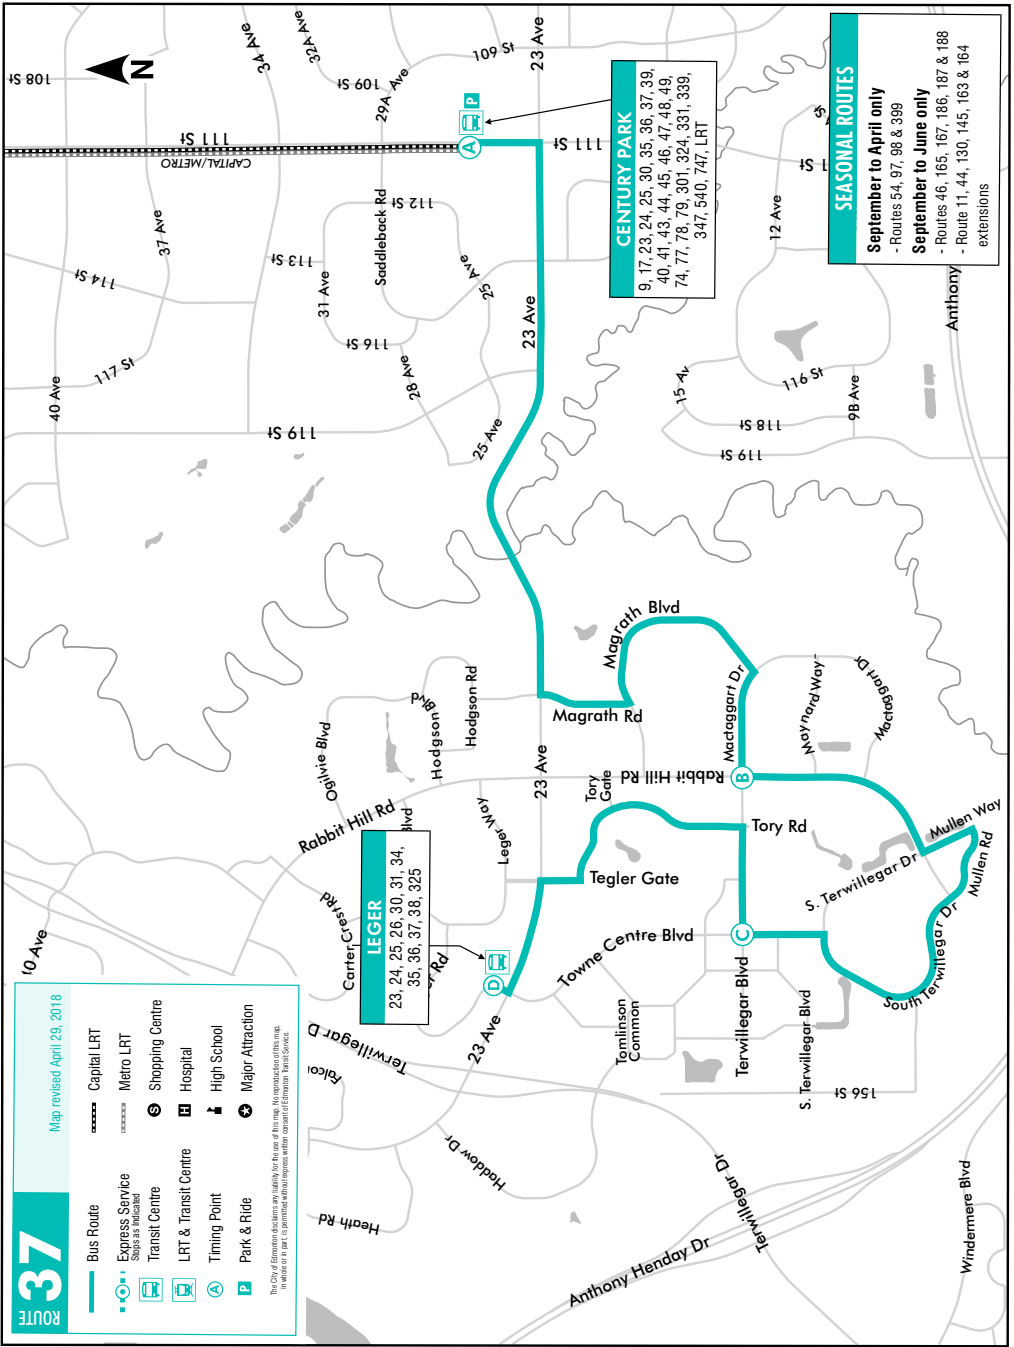

ROUTE 37 **MONDAY TO FRIDAY**

Leger to Century Park				Century Park to Leger									
Leger TC	Town Cntr. Blvd Terwillegar Blvd	McLay Cres MacTaggart Dr	Century Park TC	Magrath Rd 23 Av	Town Cntr. Blvd Terwillegar Blvd	Century Park TC	Rabbit Hill Rd Terwillegar Blvd	Leger TC					
D	C	B	A	○	C	A	B	D					
5:39	5:45	5:53	6:04		5:40	5:51	5:58	6:05					
6:09	6:15	6:23	6:34		6:10	6:21	6:28	6:35					
6:24	6:30	6:38	6:49		6:40	6:51	6:58	7:05					
6:39	6:45	6:53	7:04										
6:54	7:00	7:08	7:19		7:10	7:21	7:28	7:35					
7:02	7:08	7:16	7:27		7:40	7:51	7:58	8:05					
7:09	7:15	7:23	7:34		8:10	8:21	8:28	8:34					
7:24	7:30	7:38	7:49		8:48	9:00	9:07	9:13					
7:39	7:45	7:53	8:04		9:18	9:30	9:37	9:43					
7:54	8:00	8:08	8:19		and every 30 minutes until								
8:09	8:15	8:23	8:34		1:48	2:00	2:07	2:13					
8:47	8:52	8:59	9:09		2:18	2:30	2:37	2:43					
9:17	9:22	9:29	9:39		2:40	2:52	3:00	3:08					
1:47	1:52	1:59	2:09		3:10	3:22	3:30	3:38					
2:17	2:22	2:29	2:39		3:40	3:52	4:00	4:08					
2:47	2:52	3:00	3:11		4:10	4:22	4:30	4:38					
3:10	3:15	3:23	3:34		4:25	4:37	4:45	4:53					
3:36	3:41	3:49	3:54		4:40	4:52	5:00	5:10					
3:40	3:45	3:53	4:04		4:55	5:07	5:15	5:25					
4:10	4:15	4:23	4:34		5:10	5:22	5:30	5:40					
4:40	4:45	4:53	5:04		5:25	5:37	5:45	5:55					
5:10	5:15	5:23	5:33		5:40	5:52	6:00	6:06					
5:39	5:44	5:52	6:02		5:57	6:09	6:16	6:22					
5:54	5:59	6:06	6:16		7:57	8:09	8:16	8:22					
					8:27	8:39	8:46	8:52					
8:24	8:29	8:36	8:46		8:57	9:09	9:16	9:22					
8:54	8:59	9:06	9:16		9:27	9:39	9:46	9:52					
9:24	9:29	9:36	9:46		9:57	10:09	10:16	10:22					
10:29	10:34	10:41	10:51		10:57	11:09	11:16	11:22					
11:29	11:34	11:41	11:51		11:57	12:09	12:16	12:22					
12:29	12:34	12:41	12:51		12:57	1:09	1:16	1:22					

Bold Text represents P.M. time   S = Trip operates on school days only   TC = Transit Centre   C=Community Bus   Subject to change without notice

TIMING POINTS