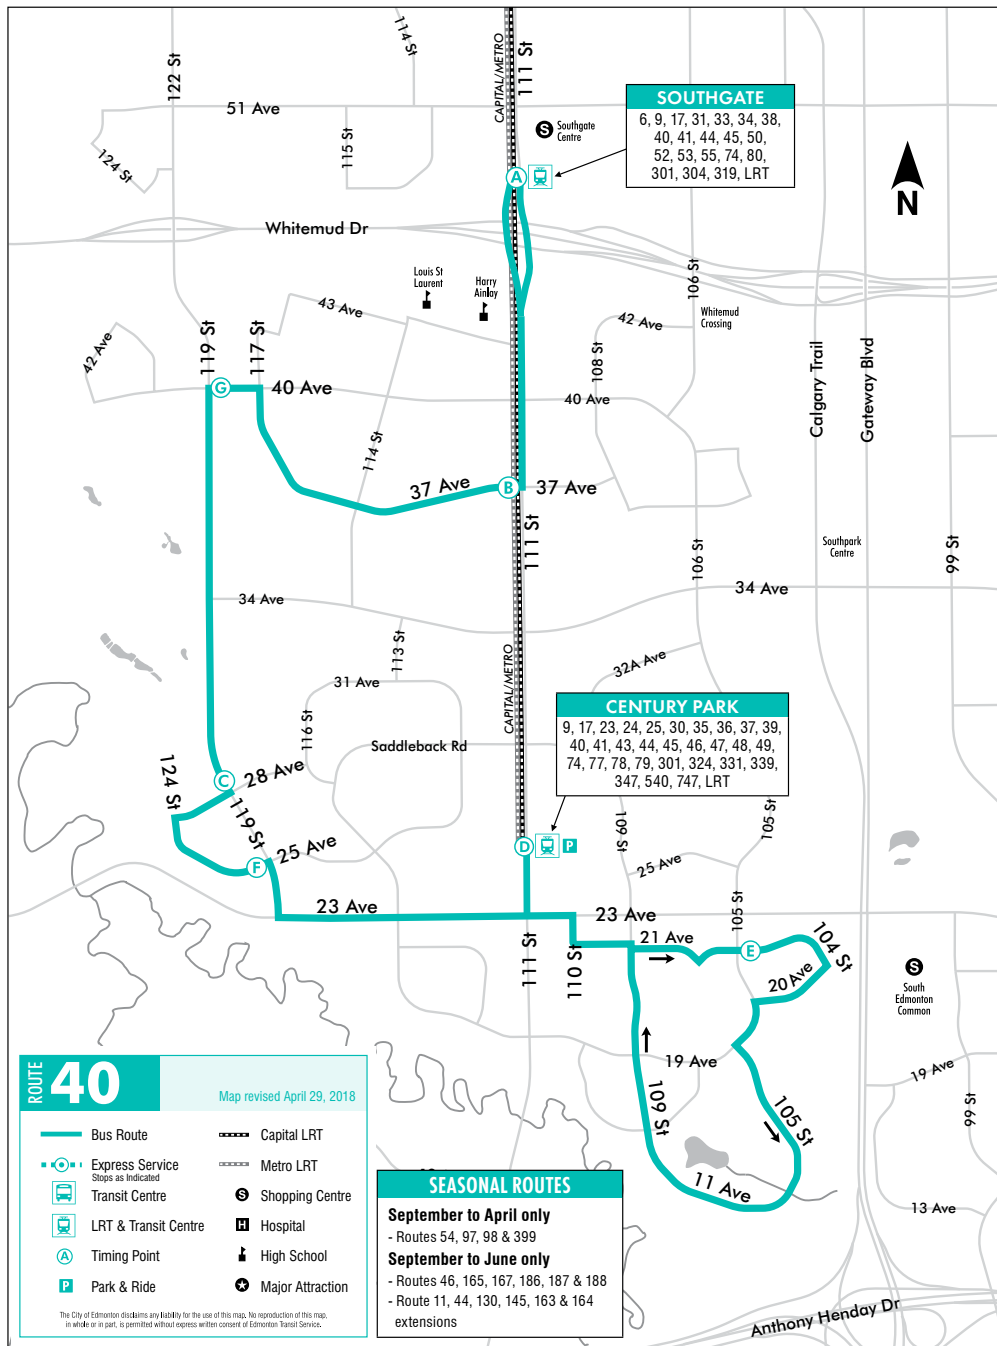

ROUTE 40		MONDAY TO FRIDAY													
Southgate to Yellowbird										Century Park to Southgate					
Southgate TC	111A St 37 Av	119 St 28 Av	119 St 40 Av	119 St Fairway Dr	Century Park TC	Century Park TC	105 St 21 Av	105 St 21 Av	Century Park TC	Century Park TC	119 St 25 Av	119 St 40 Av	Southgate TC	TIMING POINTS	
A	B	C			D	D	E	E	D	D	F	G	A		
5:55	5:59	6:07			6:15	6:05	6:10	6:10	6:22	5:20 5:50	5:24 5:54	5:30 6:00	5:33 6:03		
6:25	6:29	6:37			6:45	6:39 6:54	6:44 7:00	6:44 7:00	6:56 7:12	6:25 6:58	6:29 7:02	6:35 7:09	6:38 7:19		
6:55	6:59	7:08			7:16	7:09 7:18	7:15 7:24	7:15 7:24	7:27 7:36	7:14 7:29	7:18 7:33	7:25 7:40	7:35 7:50		
7:25	7:29	7:38			7:46	7:33 7:48	7:39 7:54	7:39 7:54	7:51 8:06	7:44 7:59	7:48 8:03	7:55 8:10	8:05 8:20		
7:55	7:59	8:08			8:16	8:03 8:18	8:09 8:24	8:09 8:24	8:21 8:36	8:14 8:29	8:18 8:33	8:25 8:40	8:35 8:50		
8:25	8:29	8:38			8:46	8:33 8:48	8:39 8:54	8:39 8:54	8:51 9:06	8:44	8:48	8:55	9:05		
8:50	8:54	9:03			9:11	9:14	9:20	9:20	9:32	8:59 9:09	9:03 9:13	9:10 9:20	9:19 9:29		
9:20	9:25	9:33			9:41	9:44	9:50	9:50	10:02	9:35	9:39	9:46	9:55		
1:50	1:55	2:03			and every 30 minutes until 2:20				2:32	2:05	2:09	2:16	2:25		
2:20	2:25	2:33			2:41	2:44	2:50	2:50	3:02	2:35	2:39	2:46	2:55		
2:50	2:55	3:04			2:59	3:01	3:12 3:15 3:15 S	3:14 3:20 3:20	3:32	3:05	3:09	3:16	3:25		
3:15	3:21	3:31			3:39	3:41	3:47	3:47	3:59	3:20	3:24	3:31	3:40		
3:30	3:36	3:46			3:54	3:56	4:02	4:02	4:14	3:35	3:39	3:46	3:55		
3:45	3:51	4:01			4:09	4:11	4:17	4:17	4:29	4:01	4:05	4:12	4:21		
4:00	4:06	4:16			4:24	4:26	4:32	4:32	4:44	4:16	4:20	4:27	4:36		
4:15	4:21	4:31			4:39	4:41	4:47	4:47	4:59	4:46	4:50	4:57	5:06		
4:30	4:36	4:46			4:54	4:56	5:02	5:02	5:14	4:46	4:50	4:57	5:06		
4:45	4:51	5:01			5:09	5:11	5:17	5:17	5:29	5:16	5:20	5:27	5:36		
5:00	5:06	5:16			5:24	5:26	5:32	5:32	5:44	5:46	5:50	5:57	6:06		
5:15	5:21	5:31			5:39	5:41	5:47	5:47	5:59	6:16	6:20	6:27	6:35		
5:30	5:36	5:46			5:54	5:56	6:02	6:02	6:14	6:47	6:51	6:56	7:04		
5:45	5:51	6:01			6:09	6:11	6:17	6:17	6:29	6:46	6:50	6:57	7:06		
6:02	6:08	6:18			6:26	6:28	6:34	6:34	6:44	6:47	6:51	6:56	7:04		
6:32	6:36	6:44			6:51	6:54	7:00	7:00	7:10	9:02	9:06	9:14	9:30		
										9:32	9:36	9:44	9:30		
										9:51	9:54	10:00	10:00		
9:02	9:06	9:14			9:21	9:24	9:30	9:30	9:40	9:43	9:47	9:52	10:00		
9:32	9:36	9:44			9:51	9:54	10:00	10:00	10:10	10:02	10:06	10:14			
10:02	10:06	10:14			10:21	10:24	10:30	10:30	10:40						

Bold Text represents P.M. time S = Trip operates on school days only TC = Transit Centre C=Community Bus Subject to change without notice