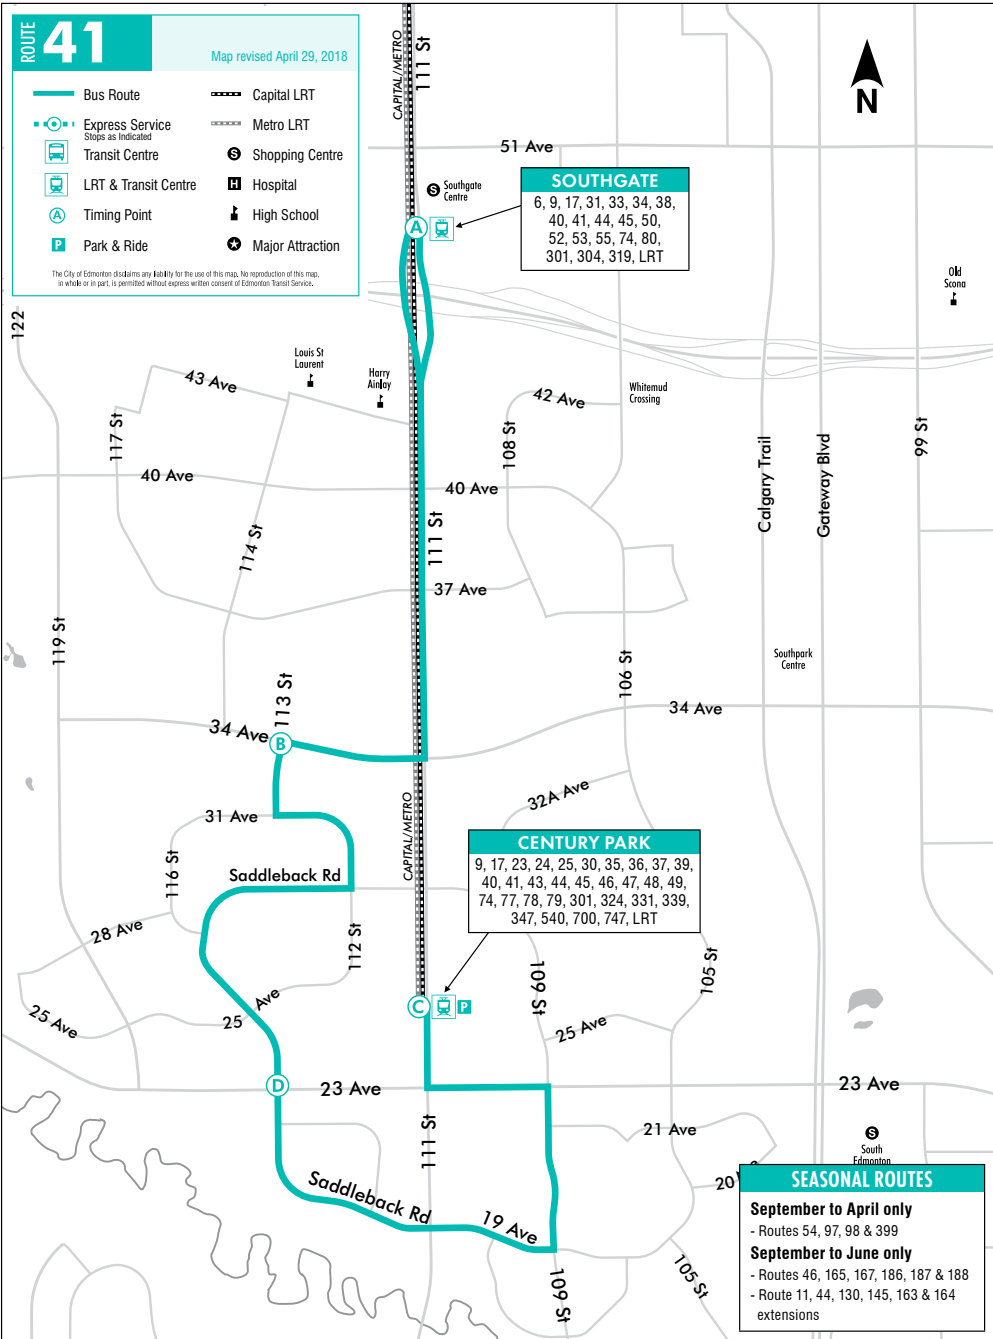

ROUTE 41 **MONDAY TO FRIDAY**

Century Park to Southgate			Southgate to Century Park																	
Century Park TC	Saddleback Rd 23 Av	Southgate TC	Southgate TC	111 St 43 Av	111 St 43 Av	113 St 34 Av	Century Park TC													
C	D	A	A				B	C												
5:35	5:43	5:58																		
6:05	6:13	6:28																		
6:35	6:43	6:58	6:15				6:21	6:35												
6:51	6:59	7:14	6:45				6:52	7:06												
7:07	7:15	7:30	6:58				7:06	7:20												
7:22	7:30	7:46	7:15				7:22	7:36												
7:37	7:46	8:02	7:30				7:36	7:50												
7:52	8:01	8:17	7:45				7:52	8:06												
8:07	8:16	8:32	7:58				8:07	8:21												
8:22	8:31	8:47	8:00				8:22	8:36												
8:37	8:46	9:01	8:15				8:37	8:51												
8:59	9:08	9:21	8:30				8:59	9:14												
9:29	9:38	9:51	8:52				9:28	9:43												
			9:22																	
			9:51																	
			and every 30 minutes until																	
			2:22				2:28	2:43												
2:29	2:38	2:51	2:45				2:51	3:06												
2:59	3:08	3:23	3:00				3:06	3:24												
			3:15				3:22	3:40												
3:22	3:31	3:46	3:28				3:35	3:53												
			3:43	3:42	3:45		3:48	4:06												
			3:50				3:50	4:08												
3:53	4:02	4:17	3:58				4:05	4:23												
			4:13				4:20	4:38												
4:23	4:32	4:47	4:28				4:35	4:53												
			4:43				4:50	5:08												
4:53	5:02	5:17	4:58				5:05	5:23												
			5:13				5:20	5:38												
5:23	5:32	5:47	5:28				5:35	5:53												
			5:43				5:50	6:08												
5:53	6:02	6:15	5:58				6:05	6:21												
			6:13				6:20	6:36												
6:21	6:29	6:42	6:46				6:52	7:07												
6:39	6:46	6:59	7:16				7:22	7:37												
7:09	7:16	7:29	7:46				7:52	8:07												
7:39	7:46	7:59	8:16				8:22	8:37												
8:09	8:16	8:29	8:46				8:52	9:07												
8:39	8:46	8:59	9:16				9:22	9:37												
9:09	9:16	9:29	9:46				9:52	10:07												
9:39	9:46	9:59	9:59																	

Bold Text represents P.M. time   S = Trip operates on school days only   TC = Transit Centre   C=Community Bus   Subject to change without notice