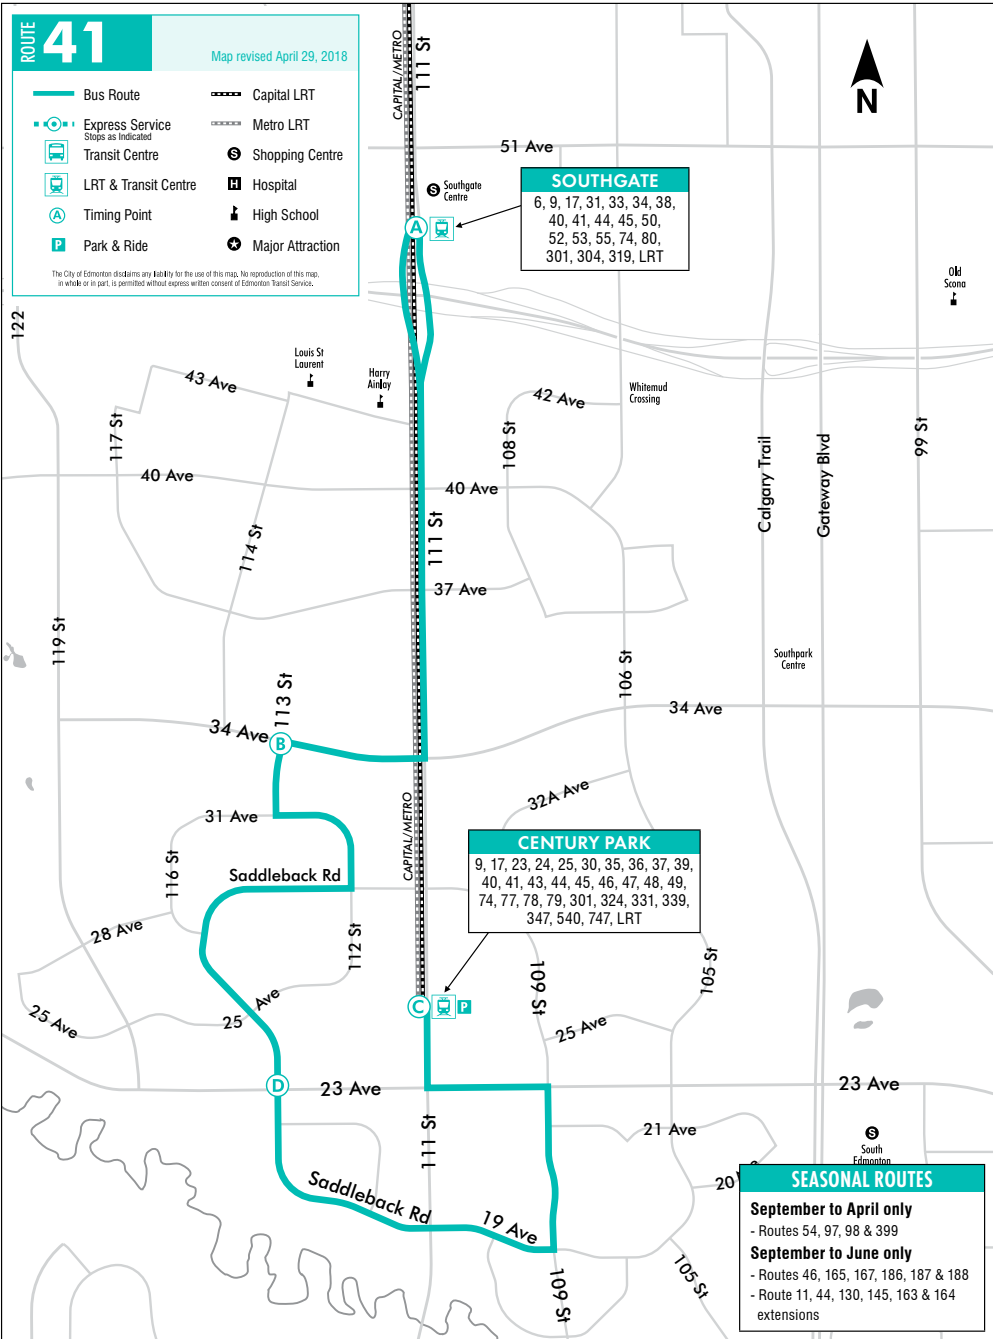

All ETS routes are accessible and all buses are equipped with bike racks except for community and regional buses.

ROUTE 41

Century Park
Southgate

REVISED SEPTEMBER 1, 2019

takeETS.com

ETS

ROUTE 41 **MONDAY TO FRIDAY**

Century Park to Southgate			Southgate to Century Park																			
Century Park TC	Saddleback Rd 23 Av	Southgate TC	111 St 43 Av	111 St 43 Av	Southgate TC	113 St 34 Av	Century Park TC															
C	D	A			A	B	C															
5:35 6:05	5:43 6:13	5:58 6:28			6:15 6:45	6:21 6:52	6:35 7:06															
6:35 6:51	6:43 6:59	6:58 7:30			7:15 7:30	7:22 7:36	7:36 7:06															
7:22 7:37	7:30 7:46	7:46 8:02			7:45 8:00	7:52 8:07	8:06 8:21															
7:52 8:07	8:01 8:16	8:17 8:32			8:15 8:30	8:22 8:37	8:36 8:51															
8:22 8:37	8:31 8:46	8:47 9:02			8:52 9:07	8:59 9:14	9:14 9:43															
8:59 9:29	9:08 9:38	9:21 9:51			9:22 9:52	9:28 9:58	9:43 10:13															
9:59	10:08	10:21			10:22	10:28	10:43															
			and every 30 minutes until																			
2:29	2:38	2:51			2:22	2:28	2:43															
2:59	3:08	3:23			2:45	2:51	3:06															
3:22	3:31	3:46			3:00 3:15	3:06 3:22	3:24 3:40															
3:53	4:02	4:17			3:28 3:43	3:35 3:50	3:53 4:08															
4:23	4:32	4:47			3:58 4:13	4:05 4:20	4:23 4:38															
4:53	5:02	5:17			4:28 4:43	4:35 4:50	4:53 5:08															
5:23	5:32	5:47			4:58 5:13	5:05 5:20	5:23 5:38															
5:53	6:02	6:15			5:28 5:43	5:35 5:50	5:53 6:08															
6:21 6:39	6:29 6:46	6:42 6:59			5:58 6:13	6:05 6:20	6:21 6:36															
7:09	7:16	7:29			6:46	6:52	7:07															
7:39	7:46	7:59			7:16	7:22	7:37															
8:09	8:16	8:29			7:46	7:52	8:07															
8:39	8:46	8:59			8:16	8:22	8:37															
9:09	9:16	9:29			8:46	8:52	9:07															
9:39	9:46	9:59			9:16	9:22	9:37															
					9:46	9:52	10:07															