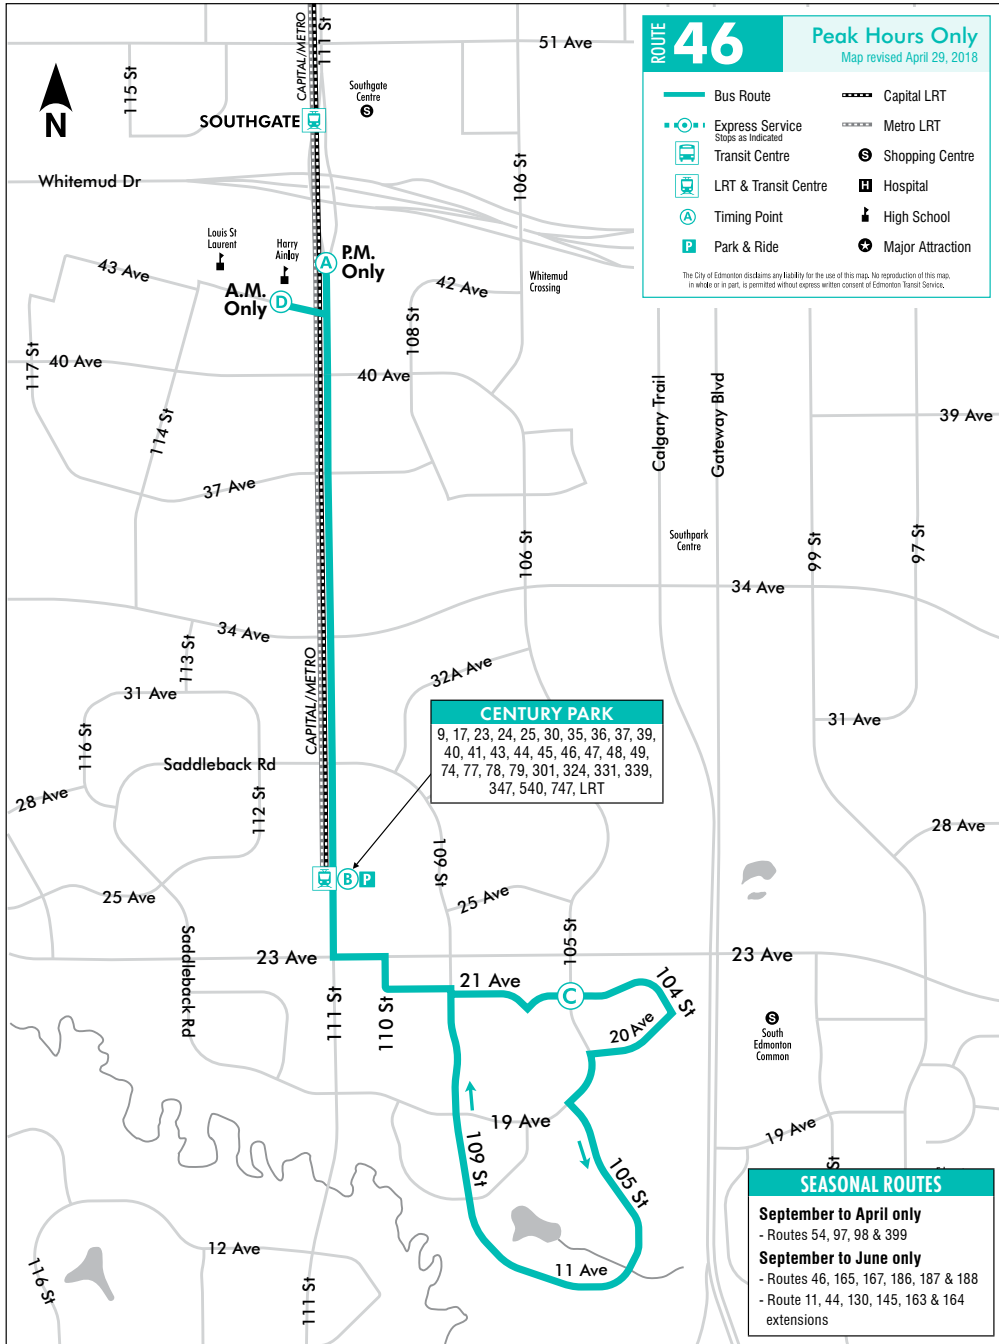

ROUTE 46		MONDAY TO FRIDAY										
Yellowbird to Harry Ainlay						Harry Ainlay to Yellowbird						
105 St 21 Av	Century Park TC	Century Park TC	Harry Ainlay Loop	Twin Brooks Dr 12 Av	Running Creek Rd 12 Av	111 St 43 Av	111 St 43 Av	Century Park TC	Century Park TC	105 St 21 Av	Century Park TC	Twin Brooks Dr 12 Av
C	B	B	A			D	D	B	B	C	B	
		7:48 7:49	7:59 8:00						7:35	7:40		
7:40	7:52	7:54							8:03	8:08		
		8:04 8:16 8:22 8:33 8:35	8:15 8:27 S S									
8:08	8:20											
				3:27	3:39							
						3:10 3:15 3:23	3:12 3:17 3:25	3:24 3:32	3:26 3:34	3:32 3:40		3:22 3:27 S
3:32 3:40	3:44 3:52											
						3:40 3:43 3:43 3:45	3:42 3:45 S 3:45 S 3:47	3:49 S S	3:51	3:57		3:57 4:02 S
3:57	4:09											
				4:02	4:14							
4:15	4:27					3:58	4:00	4:07	4:09	4:15		

* Route 46 Operates September to June Only

Bold Text represents P.M. time   S = Trip operates on school days only   TC = Transit Centre   C=Community Bus   Subject to change without notice