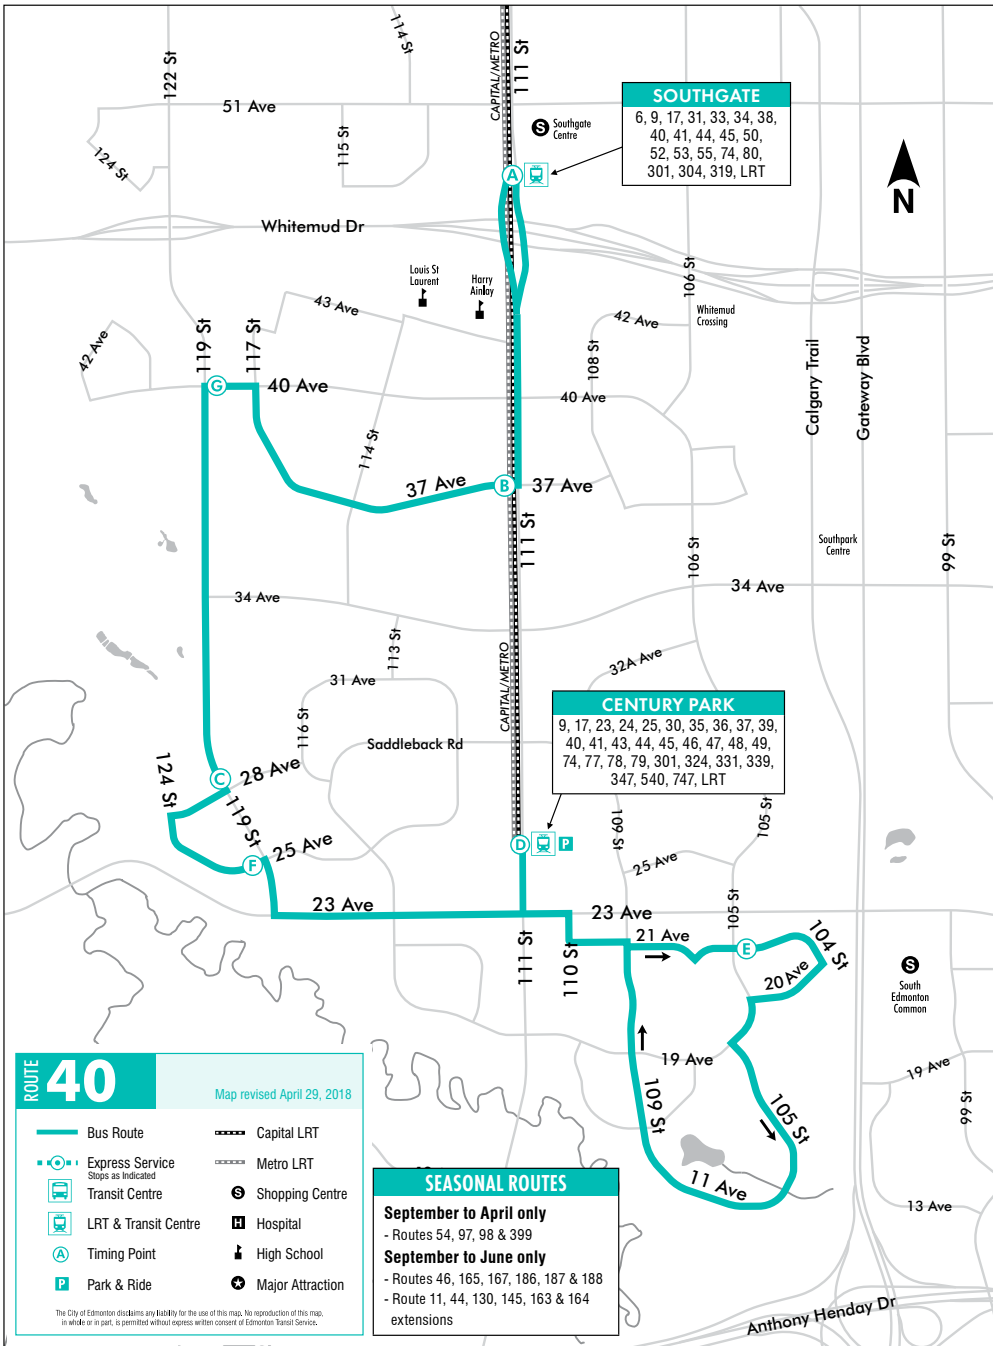

ROUTE 40		MONDAY TO FRIDAY													
		Southgate to Yellowbird							Century Park to Southgate						
Southgate TC	111A St 37 Av	119 St 28 Av	119 St 40 Av	119 St Fairway Dr	Century Park TC	Century Park TC	105 St 21 Av	105 St 21 Av	Century Park TC	Century Park TC	119 St 25 Av	119 St 40 Av	Southgate TC	TIMING POINTS	
A	B	C			D	D	E	E	D	D	F	G	A		
5:55	5:59	6:07			6:15	6:05	6:10	6:10	6:22	5:20 5:50	5:24 5:54	5:30 6:00	5:33 6:03		
6:25	6:29	6:37			6:45	6:39	6:44	6:44	6:56	6:45	6:49	6:56	7:06		
6:55	6:59	7:08			7:16	7:09 7:18	7:15 7:24	7:15 7:24	7:27 7:36	6:58	7:02	7:09	7:19		
7:25	7:29	7:38			7:46	7:33 7:48	7:39 7:54	7:39 7:54	7:51 8:06	7:14 7:29	7:18 7:33	7:25 7:40	7:35 7:50		
7:55	7:59	8:08			8:16	8:03 8:18	8:09 8:24	8:09 8:24	8:21 8:36	7:44 7:59	7:48 8:03	7:55 8:10	8:05 8:20		
8:25	8:29	8:38			8:46	8:33 8:48	8:39 8:54	8:39 8:54	8:51 9:06	8:14 8:29	8:18 8:33	8:25 8:40	8:35 8:50		
8:50	8:54	9:03			9:11	9:14	9:20	9:20	9:32	8:44	8:48	8:55	9:05		
9:20	9:25	9:33			9:41	9:44	9:50	9:50	10:02	8:59 9:09	9:03 9:13	9:10 9:20	9:19 9:29		
9:50	9:55	10:03			10:01	10:04	10:10	10:10	10:22	9:35	9:39	9:46	9:55		
1:50	1:55	2:03			2:11	2:14	2:20	2:20	2:32	2:59	3:01	3:08	3:15		
2:20	2:25	2:33			2:41	2:44	2:50	2:50	3:02	3:15 3:15 3:15	3:19	3:26	3:33		
2:50	2:55	3:04			3:12	3:14	3:20	3:20	3:32	3:35	3:39	3:46	3:55		
3:15	3:21	3:31			3:39	3:41	3:47	3:47	3:59	3:55	4:02	4:09	4:16		
3:30	3:36	3:46			3:54	3:56	4:02	4:02	4:14	4:01	4:05	4:12	4:21		
3:45	3:51	4:01			4:09	4:11	4:17	4:17	4:29	4:16	4:20	4:27	4:36		
4:00	4:06	4:16			4:24	4:26	4:32	4:32	4:44	4:46	4:50	4:57	5:06		
4:15	4:21	4:31			4:39	4:41	4:47	4:47	4:59	5:14	5:18	5:25	5:34		
4:30	4:36	4:46			4:54	4:56	5:02	5:02	5:14	5:29	5:33	5:40	5:49		
4:45	4:51	5:01			5:09	5:11	5:17	5:17	5:29	5:46	5:50	5:57	6:06		
5:00	5:06	5:16			5:24	5:26	5:32	5:32	5:44	5:16	5:20	5:27	5:36		
5:15	5:21	5:31			5:39	5:41	5:47	5:47	5:59	6:02	6:06	6:13	6:22		
5:30	5:36	5:46			5:54	5:56	6:02	6:02	6:14	6:16	6:20	6:27	6:35		
5:45	5:51	6:01			6:09	6:11	6:17	6:17	6:29	6:47	6:51	6:56	7:04		
6:02	6:08	6:18			6:26	6:28	6:34	6:34	6:44	9:02	9:06	9:13	9:22		
6:32	6:36	6:44			6:51	6:54	7:00	7:00	7:10	9:32	9:36	9:44	9:53		
9:02	9:06	9:14			9:21	9:24	9:30	9:30	9:40	10:02	10:06	10:14	10:23		
9:32	9:36	9:44			9:51	9:54	10:00	10:00	10:10	10:21	10:24	10:30	10:39		
10:02	10:06	10:14			10:21	10:24	10:30	10:30	10:40						

Bold Text represents P.M. time S = Trip operates on school days only TC = Transit Centre C=Community Bus Subject to change without notice