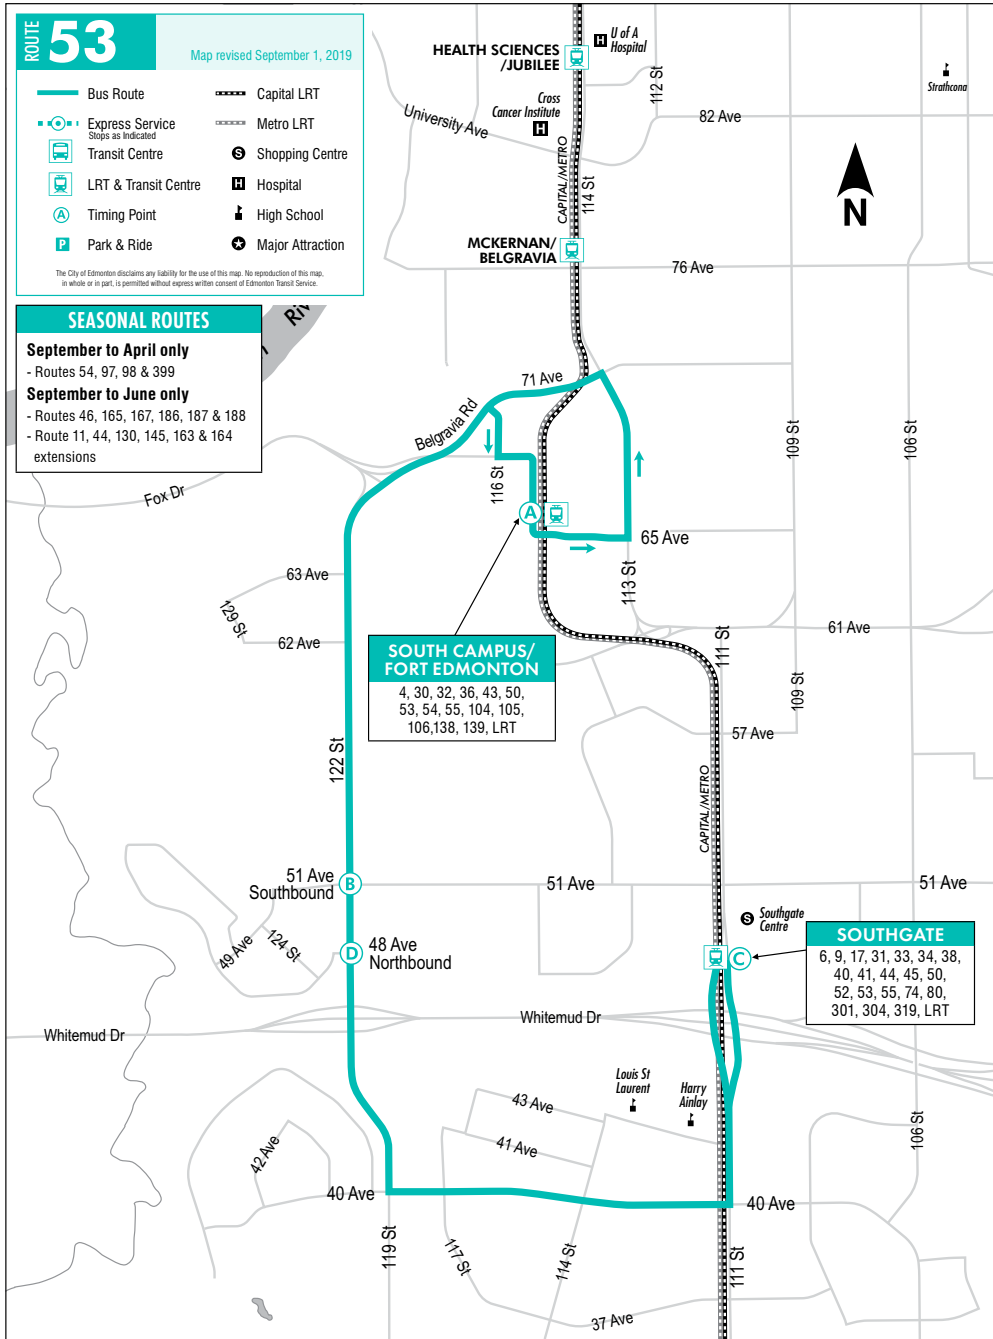

TIMING POINTS

Bold Text represents P.M. time TC = Transit Centre C=Community Bus Subject to change without notice

ROUTE 53 **MONDAY TO FRIDAY**

South Campus/Ft. Edm to Southgate			Southgate to South Campus/Ft. Edm			South Campus/Ft. Edm to Southgate			Southgate to South Campus/Ft. Edm			
South Campus/Ft Edm Park TC	122 St 51 Av	Southgate TC	Southgate TC	122 St 48 Av	South Campus/Ft Edm Park TC	South Campus/Ft Edm Park TC	122 St 51 Av	Southgate TC	Southgate TC	122 St 48 Av	South Campus/Ft Edm Park TC	
A	B	C	C	D	A	A	B	C	C	D	A	
6:21	6:30	6:43	6:17	6:26	6:34		2:20	2:28	2:42	2:00	2:11	2:17
6:51	7:00	7:13	6:47	6:56	7:04		2:49	2:59	3:13	2:30	2:40	2:47
7:06	7:15	7:28	7:02	7:11	7:19		3:04	3:14	3:28	3:00	3:10	3:17
7:21	7:30	7:43	7:17	7:26	7:34		3:19	3:29	3:43	3:30	3:40	3:47
7:36	7:45	7:58	7:32	7:41	7:49		3:49	3:59	4:13	3:30	3:40	3:47
7:51	8:00	8:13	7:47	7:56	8:04		4:19	4:29	4:43	4:00	4:10	4:17
8:06	8:15	8:28	8:02	8:11	8:19		4:34	4:44	4:58	4:30	4:40	4:47
8:21	8:30	8:43	8:17	8:26	8:34		4:49	4:59	5:13	4:45	4:55	5:02
8:36	8:45	8:58	8:32	8:41	8:49		5:04	5:14	5:28	5:15	5:25	5:32
9:06	9:15	9:28	8:47	8:56	9:04		5:19	5:29	5:43	5:45	5:55	6:02
9:21	9:30	9:43	9:02	9:11	9:19		5:49	5:59	6:13	6:15	6:25	6:32
9:36	9:45	9:58	9:30	9:41	9:47		6:19	6:29	6:43			
9:51	10:00	10:13	10:00	10:11	10:17							
10:06	10:15	10:28	10:30	10:41	10:47							
10:21	10:30	10:43	11:00	11:11	11:17							
10:36	10:45	10:58	11:30	11:41	11:47							
10:51	11:00	11:13	12:00	12:11	12:17							
11:06	11:15	11:28	12:30	12:41	12:47							
11:21	11:30	11:43	1:00	1:11	1:17							
11:36	11:45	11:58	1:30	1:41	1:47							
11:51	12:00	12:13										
12:06	12:15	12:28										
12:21	12:30	12:43										
12:36	12:45	12:58										
12:51	1:00	1:13										
1:06	1:15	1:28										
1:21	1:30	1:43										
1:36	1:45	1:58										
1:51	2:00	2:13										