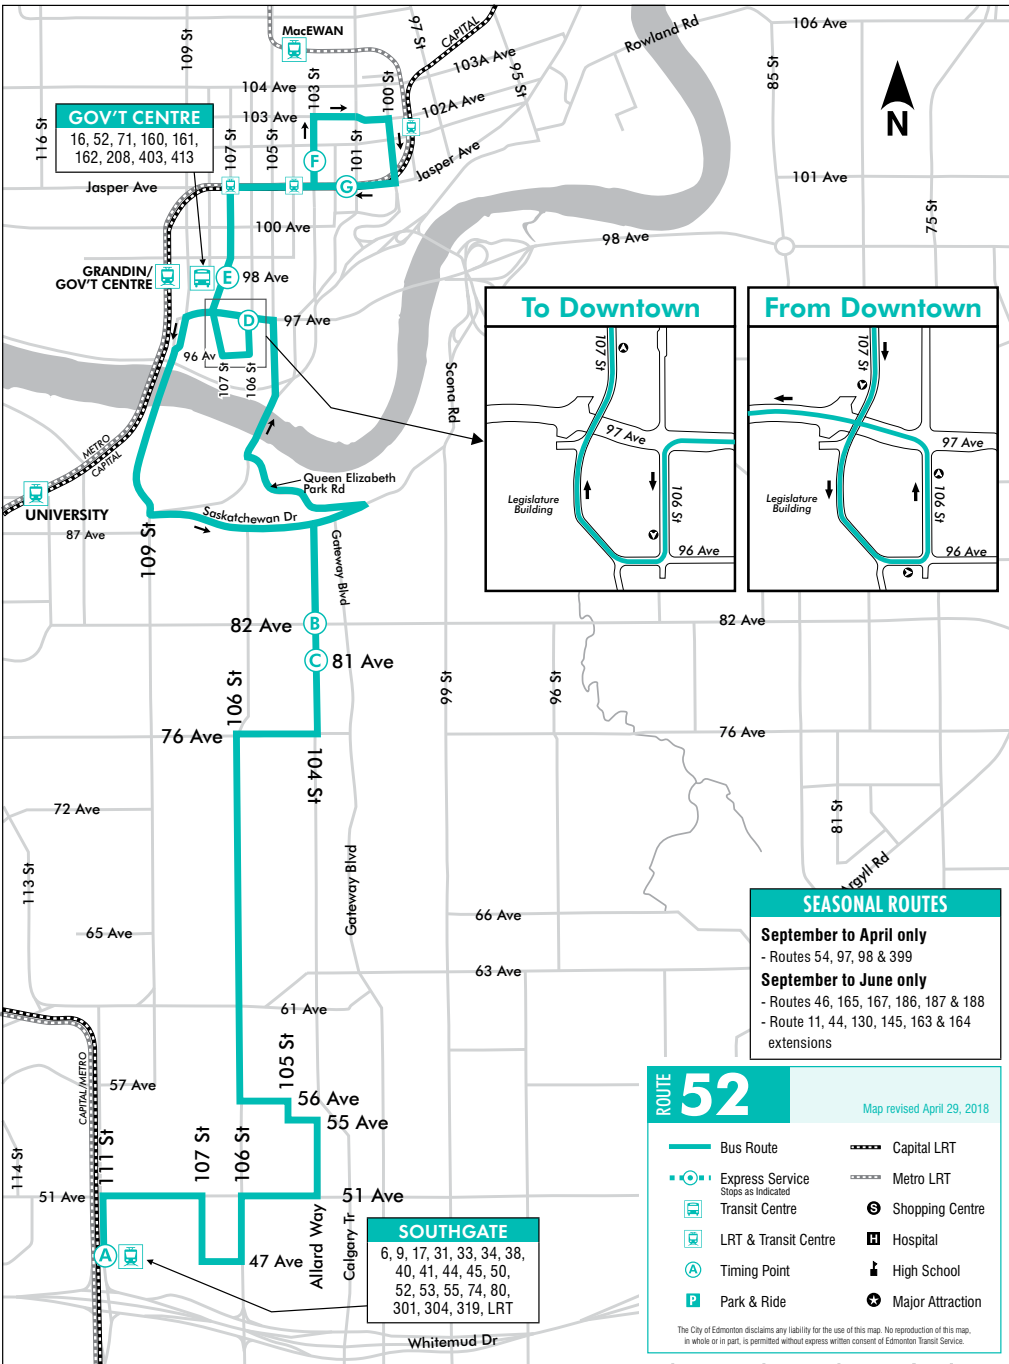

Timing points are select bus stops along the route that correspond to times listed under each location. The letter in the circles can be found on the route map to pinpoint the location.

Read down the column to find the time your bus leaves your location.

All ETS routes are accessible and all buses are equipped with bike racks except for community and regional buses.

ROUTE 52 54

Southgate
82 Avenue
Government Centre
Downtown

Peak Hours
Sept to April Only
South Campus/
Fort Edmonton Park
University

REVISED APRIL 29, 2018

ETS

takeETS.com

ETS

SEASONAL ROUTES

September to April only
- Routes 54, 97, 98 & 399

September to June only
- Routes 46, 165, 167, 186, 187 & 188
- Route 11, 44, 130, 145, 163 & 164 extensions

ROUTE 52 Map revised April 29, 2018

- Bus Route
- Express Service Stops as Indicated
- LRT & Transit Centre
- Timing Point
- Park & Ride
- Capital LRT
- Metro LRT
- Shopping Centre
- Hospital
- High School
- Major Attraction