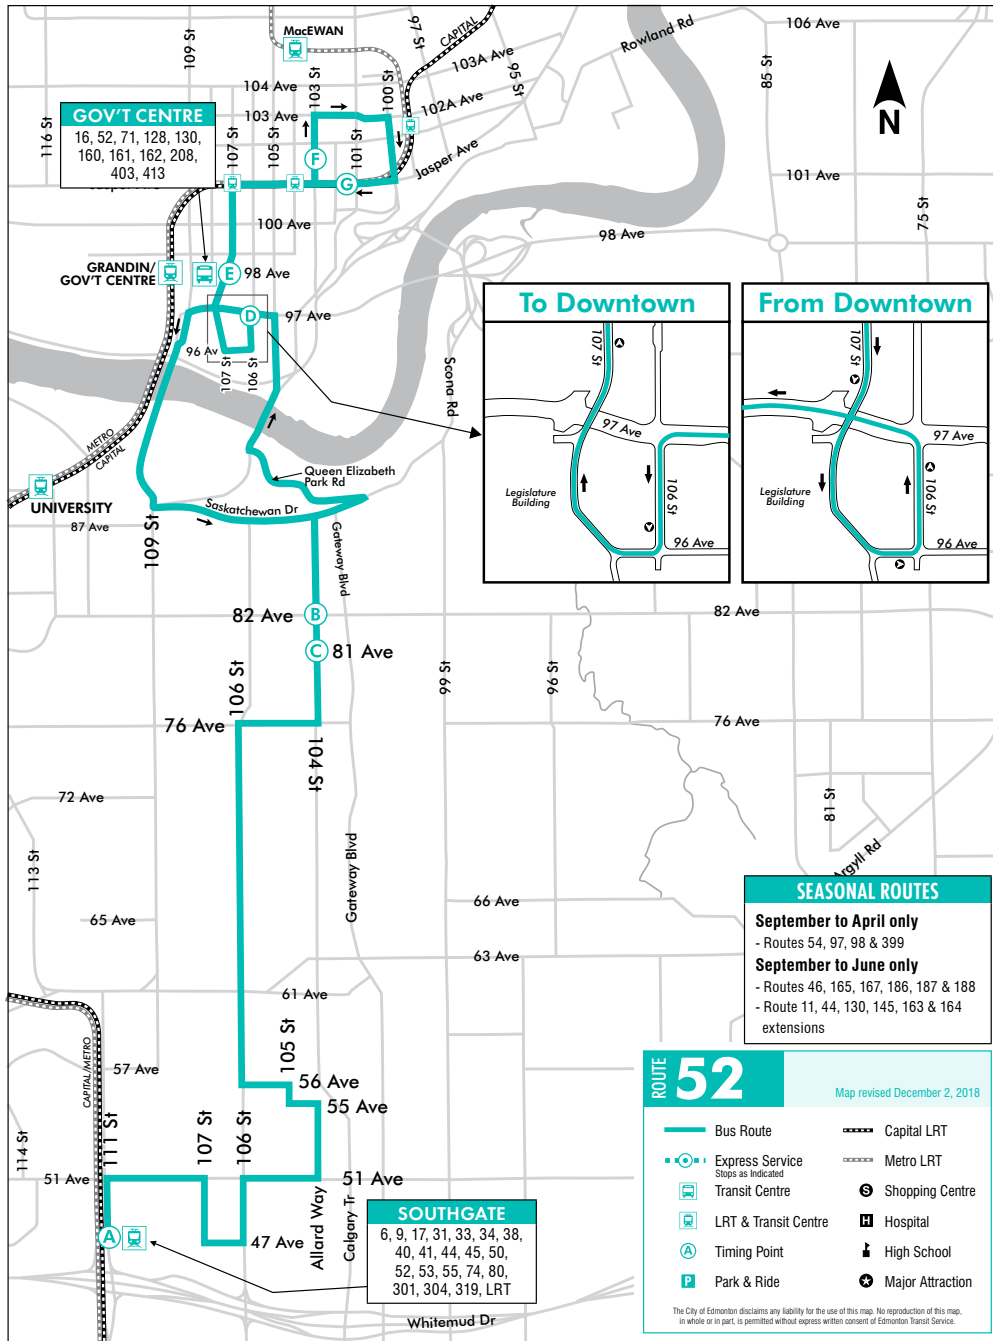

# ROUTE 52 54

Southgate  
82 Avenue  
Government Centre  
Downtown

**Peak Hours**  
**Sept to April Only**  
South Campus/  
Fort Edmonton Park  
University

REVISED SEPTEMBER 1, 2019

ROUTE 52							MONDAY TO FRIDAY						
Southgate to Downtown							Downtown to Southgate						
Southgate TC	104 St 82 Av	106 St 97 Av	106 St 97 Av	Government TC	Government TC	103 St Jasper Av	101 St Jasper Av	Government TC	104 St 82 Av	104 St 82 Av	106 St 64 Av	Southgate TC	
A	B	D	D	E	E	F	G	E	B	B	O	A	
6:00	6:20			6:32	6:34	6:15	6:21	6:32	6:43	6:19		6:40	
6:30	6:51			7:04	7:06	6:43	6:51	7:02	7:13	6:43		7:05	
7:00	7:21			7:35	7:37	6:45	7:21	7:32	7:44	7:13		7:35	
7:15	7:37			7:51	7:53	7:15	7:53	8:04	8:16	7:13		8:06	
7:31	7:54			8:07	8:09	7:15	8:09	8:18	8:30	7:44		8:38	
7:45	8:09			8:22	8:24	7:46	8:24	8:34	8:45	7:44			
7:56	8:21			8:32	8:34	7:46	8:34	8:45	8:56	7:44			
8:15	8:50			8:59	9:01	8:02	9:01	9:12	9:23	8:16			
8:30	9:05			9:29	9:31	8:02	9:31	9:42	9:53	8:16			
9:00	9:20			9:59	10:01	8:02	10:01	10:12	10:23	8:16			
11:30	11:50			11:59	12:01	8:02	12:01	12:12	12:23	8:16			
12:00	12:21			12:30	12:32	8:02	12:30	12:41	12:52	8:16			
12:30	12:51			1:00	1:02	8:02	1:00	1:11	1:22	8:16			
1:00	1:21			1:30	1:32	8:02	1:30	1:41	1:52	8:16			
1:30	1:51			2:00	2:02	8:02	2:00	2:11	2:22	8:16			
2:00	2:21			2:30	2:32	8:02	2:30	2:41	2:52	8:16			
2:30	2:51			3:00	3:02	8:02	3:00	3:11	3:22	8:16			
3:00	3:23			3:35	3:37	8:02	3:35	3:46	3:57	8:16			
3:30	3:53			4:05	4:07	8:02	4:05	4:16	4:27	8:16			
4:00	4:23			4:36	4:38	8:02	4:36	4:47	4:58	8:16			
4:30	4:53			5:06	5:08	8:02	5:06	5:17	5:28	8:16			
5:00	5:23			5:35	5:37	8:02	5:35	5:46	5:57	8:16			
5:30	5:50	5:57				8:02	5:57	6:08	6:19	8:16			
6:00	6:20	6:27	6:27			8:02	6:27	6:38	6:49	8:16			
6:30	6:50	6:57	6:57			8:02	6:57	7:08	7:19	8:16			
7:00	7:19	7:26	7:26			8:02	7:26	7:37	7:48	8:16			
8:00	8:18	8:25	8:25			8:02	8:25	8:36	8:47	8:16			
9:00	9:18	9:25	9:25			8:02	9:25	9:36	9:47	8:16			
10:00	10:18	10:25	10:25			8:02	10:25	10:36	10:47	8:16			
11:00	11:16	11:23	11:23			8:02	11:23	11:34	11:45	8:16			
12:00	12:16	12:23	12:23			8:02	12:23	12:34	12:45	8:16			