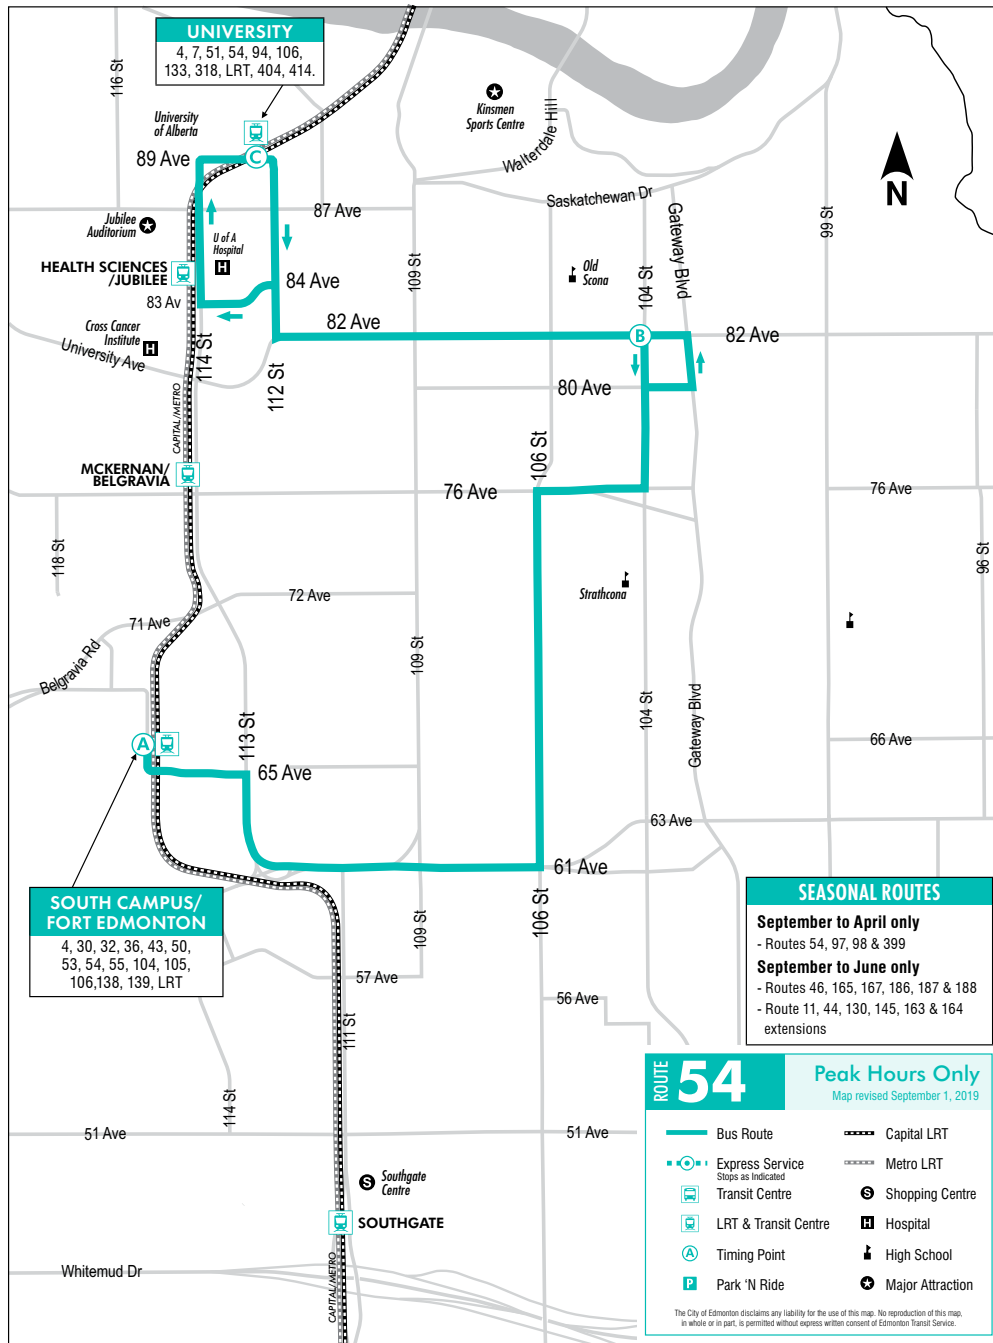

TIMING POINTS

Bold Text represents P.M. time TC = Transit Centre C=Community Bus Subject to change without notice

ROUTE 52

SUNDAY

Southgate to Downtown							Downtown to Southgate							
Southgate TC	104 St 82 Av	106 St 97 Av	106 St 97 Av	104 St 82 Av	104 St 82 Av	Southgate TC	Southgate TC	104 St 82 Av	104 St 82 Av	106 St 97 Av	106 St 97 Av	104 St 82 Av	104 St 82 Av	Southgate TC
<b>A</b>	<b>B</b>	<b>D</b>	<b>D</b>	<b>B</b>	<b>B</b>	<b>A</b>								
8:00	8:16	8:22	8:22	8:22	8:30	8:49								
9:00	9:16	9:22	9:22	9:22	9:30	9:49								
10:00	10:16	10:22	10:22	10:22	10:30	10:49								
11:00	11:16	11:22	11:22	11:22	11:30	11:49								
12:00	12:16	12:22	12:22	12:22	12:30	12:49								
1:00	1:16	1:22	1:22	1:22	1:30	1:49								
2:00	2:16	2:22	2:22	2:22	2:30	2:49								
3:00	3:16	3:22	3:22	3:22	3:30	3:49								
4:00	4:16	4:22	4:22	4:22	4:30	4:49								
5:00	5:16	5:22	5:22	5:22	5:30	5:49								
6:00	6:16	6:22	6:22	6:22	6:30	6:49								
7:00	7:16	7:22	7:22	7:22	7:30	7:49								
8:00	8:16	8:22	8:22	8:22	8:30	8:49								
9:00	9:16	9:22	9:22	9:22	9:30	9:49								
10:00	10:16	10:22	10:22	10:22	10:30	10:49								

TIMING POINTS

Bold Text represents P.M. time TC = Transit Centre C=Community Bus Subject to change without notice

**UNIVERSITY**  
4, 7, 51, 54, 94, 106,  
133, 318, LRT, 404, 414.

**SOUTH CAMPUS/  
FORT EDMONTON**  
4, 30, 32, 36, 43, 50,  
53, 54, 55, 104, 105,  
106, 138, 139, LRT

**SEASONAL ROUTES**  
**September to April only**  
- Routes 54, 97, 98 & 399  
**September to June only**  
- Routes 46, 165, 167, 186, 187 & 188  
- Route 11, 44, 130, 145, 163 & 164  
extensions

**ROUTE 54** Peak Hours Only  
Map revised September 1, 2019