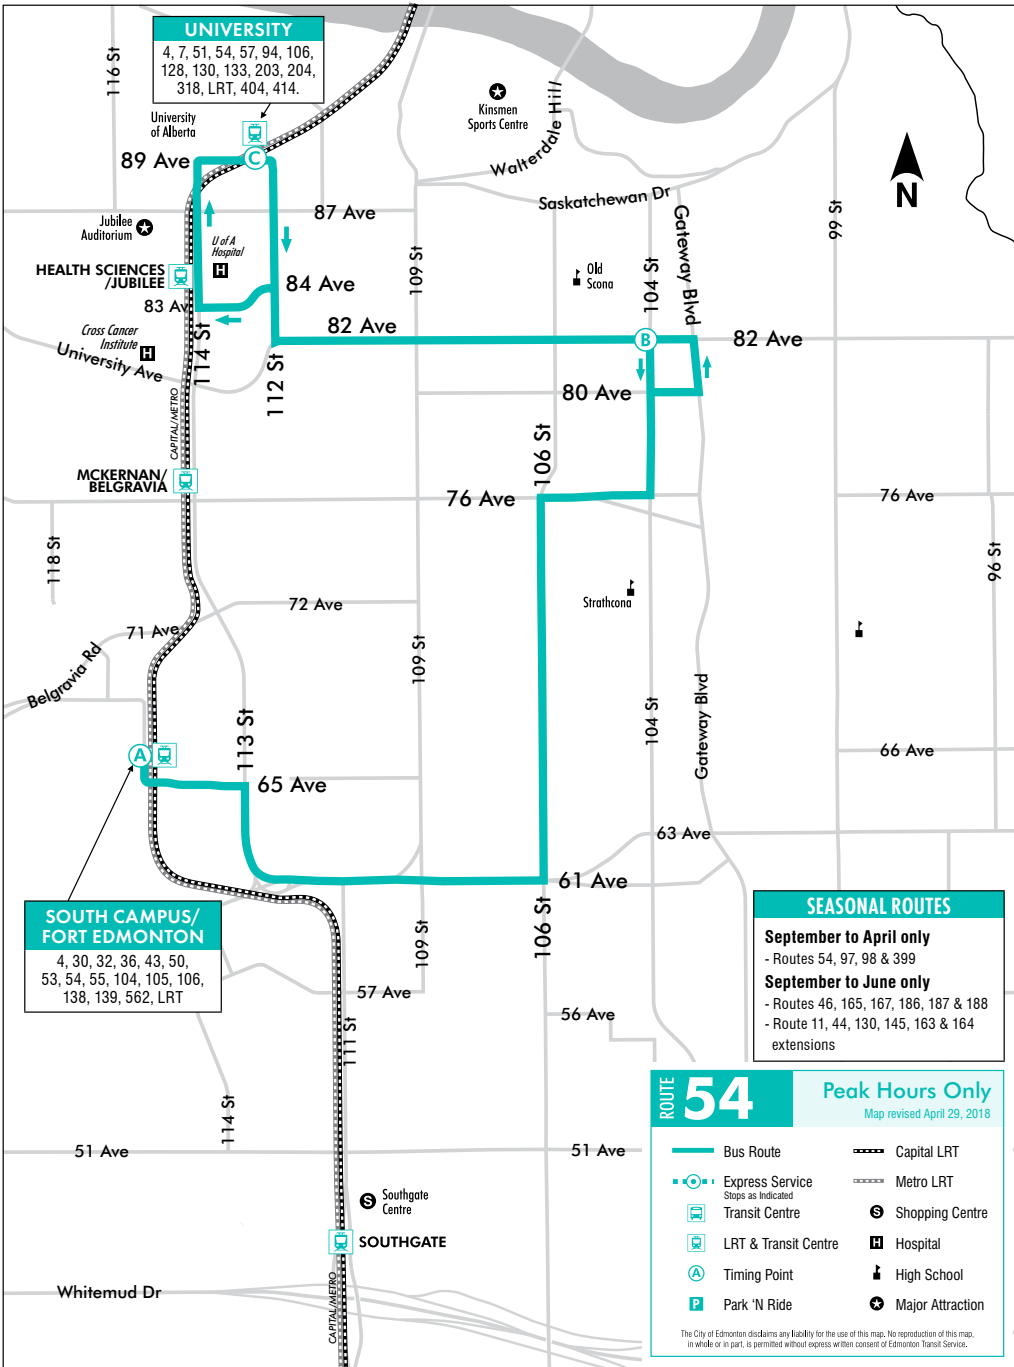

Timing points are select bus stops along the route that correspond to times listed under each location. The letter in the circles can be found on the route map to pinpoint the location.

Read down the column to find the time your bus leaves your location.

TIMING POINTS

Bold Text represents P.M. time TC = Transit Centre C=Community Bus Subject to change without notice

ROUTE 52

SUNDAY

Southgate to Downtown							Downtown to Southgate							
Southgate TC	104 St 82 Av	106 St 97 Av	106 St 97 Av	104 St 82 Av	104 St 82 Av	Southgate TC	Southgate TC	104 St 82 Av	104 St 82 Av	106 St 97 Av	106 St 97 Av	104 St 82 Av	104 St 82 Av	Southgate TC
A	B	D	D	B	B	A								
8:00 9:00	8:16 9:16	8:22 9:22	8:22 9:22	8:30 9:30	8:36 9:36	8:53 9:53								
10:00 11:00	10:16 11:16	10:22 11:22	10:22 11:22	10:30 11:30	10:36 11:36	10:53 11:53								
12:00	12:16	12:22	12:22	12:30	12:36	12:53								
1:00	1:16	1:22	1:22	1:30	1:36	1:53								
2:00	2:16	2:22	2:22	2:30	2:36	2:53								
3:00	3:16	3:22	3:22	3:30	3:36	3:53								
4:00	4:16	4:22	4:22	4:30	4:36	4:53								
5:00	5:16	5:22	5:22	5:30	5:36	5:53								
6:00	6:16	6:22	6:22	6:30	6:36	6:53								
7:00	7:16	7:22	7:22	7:30	7:36	7:53								
8:00	8:16	8:22	8:22	8:30	8:36	8:53								
9:00	9:16	9:22	9:22	9:30	9:36	9:53								
10:00	10:16	10:22	10:22	10:30	10:36	10:53								

TIMING POINTS

Bold Text represents P.M. time TC = Transit Centre C=Community Bus Subject to change without notice

UNIVERSITY
 4, 7, 51, 54, 57, 94, 106,
 128, 130, 133, 203, 204,
 318, LRT, 404, 414.

**SOUTH CAMPUS/
 FORT EDMONTON**
 4, 30, 32, 36, 43, 50,
 53, 54, 55, 104, 105, 106,
 138, 139, 562, LRT

SEASONAL ROUTES
September to April only
 - Routes 54, 97, 98 & 399
September to June only
 - Routes 46, 165, 167, 186, 187 & 188
 - Route 11, 44, 130, 145, 163 & 164
 extensions

ROUTE 54 **Peak Hours Only**
 Map revised April 29, 2018