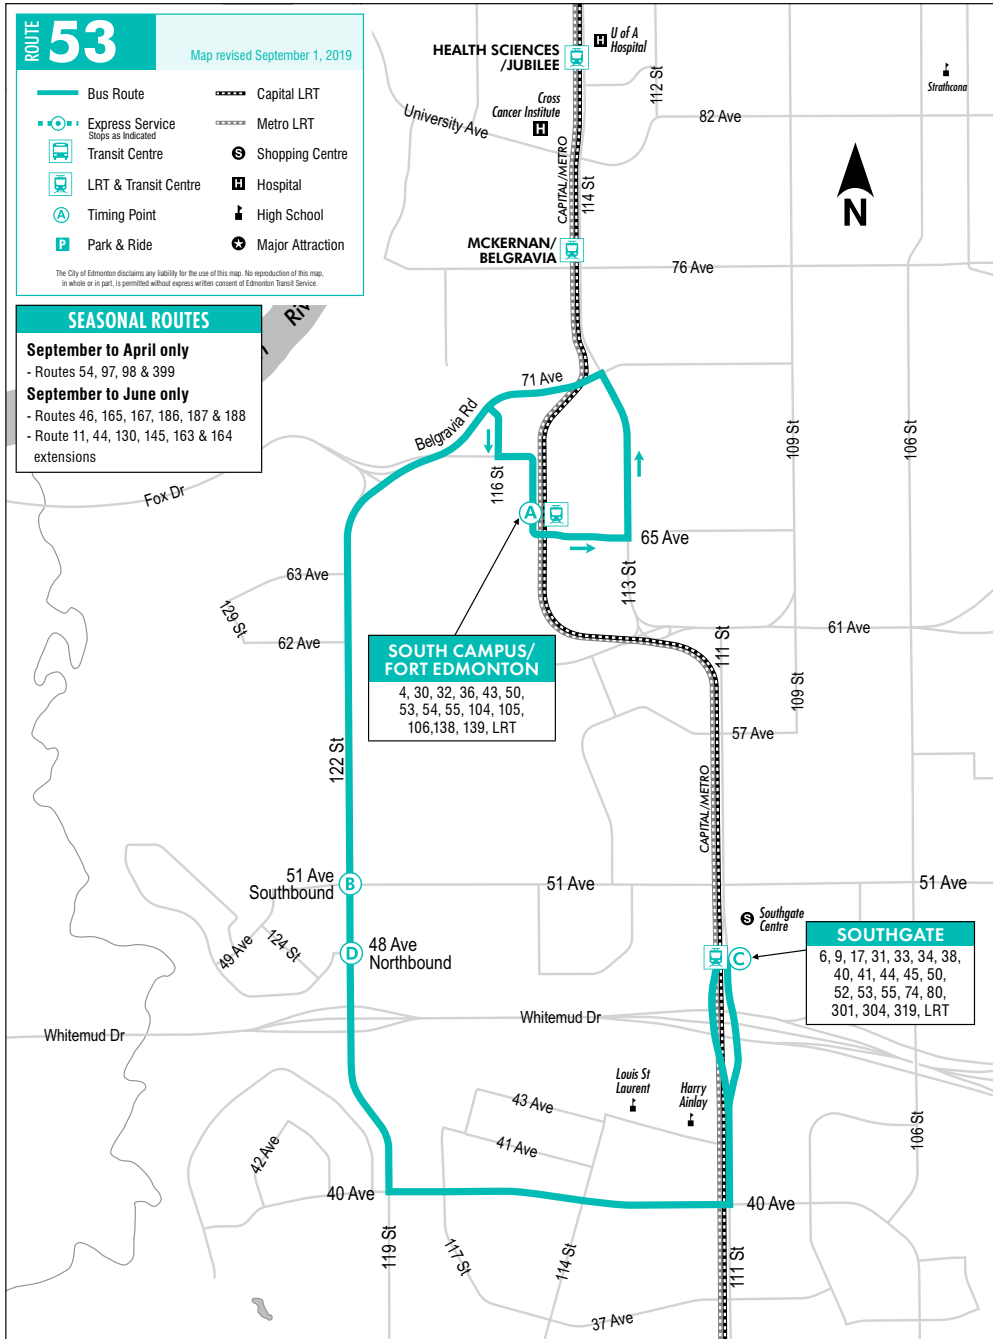

TIMING POINTS

Bold Text represents P.M. time TC = Transit Centre C=Community Bus Subject to change without notice

ROUTE 53 **MONDAY TO FRIDAY**

South Camp/Ft. Edm to Southgate			Southgate to South Camp/Ft. Edm			South Camp/Ft. Edm to Southgate			Southgate to South Camp/Ft. Edm		
South Campus/Ft Edm Park TC	122 St 51 Av	Southgate TC	Southgate TC	122 St 48 Av	South Campus/Ft Edm Park TC	South Campus/Ft Edm Park TC	122 St 51 Av	Southgate TC	Southgate TC	122 St 48 Av	South Campus/Ft Edm Park TC
A	B	C	C	D	A						
						A	B	C	C	D	A
6:21	6:30	6:43	6:17	6:26	6:34						
						2:20	2:28	2:42	2:00	2:11	2:17
6:51	7:00	7:13	6:47	6:56	7:04						
						2:49	2:59	3:13	2:30	2:40	2:47
7:06	7:15	7:28	7:02	7:11	7:19						
						3:04	3:14	3:28	3:00	3:10	3:17
7:21	7:30	7:43	7:17	7:26	7:34						
						3:19	3:29	3:43	3:30	3:40	3:47
7:36	7:45	7:58	7:32	7:41	7:49						
						3:49	3:59	4:13	4:00	4:10	4:17
7:51	8:00	8:13	7:47	7:56	8:04						
						4:19	4:29	4:43	4:30	4:40	4:47
8:06	8:15	8:28	8:02	8:11	8:19						
						4:34	4:44	4:58	4:45	4:55	5:02
8:21	8:30	8:43	8:17	8:26	8:34						
						4:49	4:59	5:13	5:00	5:10	5:17
8:36	8:45	8:58	8:32	8:41	8:49						
						5:04	5:14	5:28	5:15	5:25	5:32
9:06	9:15	9:28	8:47	8:56	9:04						
						5:19	5:29	5:43	5:45	5:55	6:02
9:21	9:30	9:43	9:02	9:11	9:19						
						5:49	5:59	6:13	6:15	6:25	6:32
9:36	9:45	9:58	9:30	9:39	9:47						
						6:19	6:29	6:43			
9:51	10:00	10:13	10:00	10:09	10:17						
10:06	10:15	10:28	10:30	10:39	10:47						
10:21	10:30	10:43	11:00	11:09	11:17						
10:36	10:45	10:58	11:30	11:39	11:47						
10:51	11:00	11:13	12:00	12:09	12:17						
11:06	11:15	11:28	12:30	12:39	12:47						
11:21	11:30	11:43	1:00	1:09	1:17						
11:36	11:45	11:58	1:30	1:39	1:47						
11:51	12:00	12:13									
12:06	12:15	12:28									
12:21	12:30	12:43									
12:36	12:45	12:58									
12:51	13:00	13:13									
1:06	1:15	1:28									
1:21	1:30	1:43									
1:36	1:45	1:58									
1:51	2:00	2:13									