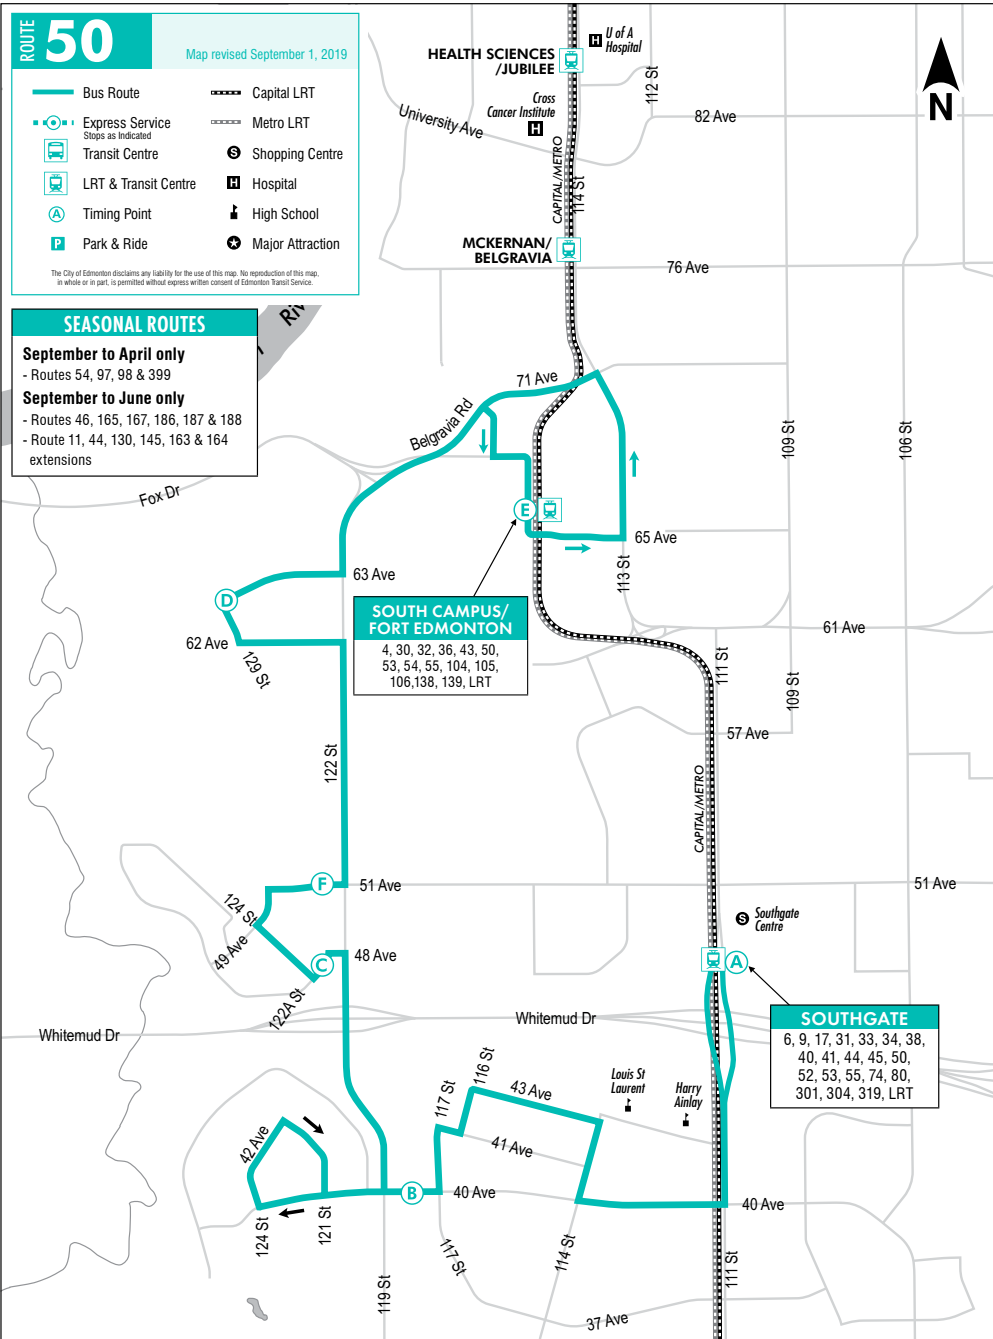

ROUTE 50 **MONDAY TO FRIDAY**

Southgate to South Campus/Ft. Edmonton					South Campus/Ft. Edmonton to Southgate										
Southgate TC	117 St 40 Av	Landsdowne Dr 48 Av	129 St 63 Av	South Campus/Ft Edm Park TC	South Campus/Ft Edm Park TC	129 St 63 Av	122A St 51 Av	119 St 40 Av	Southgate TC						
A	B	C	D	E	E	D	F	B	A						
5:36	5:48	5:56	6:02	6:09	5:55	6:02	6:06	6:14	6:24						
6:04	6:16	6:24	6:30	6:38	6:28	6:36	6:40	6:50	7:04						
6:34	6:46	6:54	7:00	7:08	6:58	7:06	7:10	7:20	7:34						
7:04	7:16	7:24	7:30	7:38	7:28	7:36	7:40	7:50	8:04						
7:34	7:46	7:54	8:00	8:08	7:58	8:06	8:10	8:20	8:34						
7:49	8:01	8:09	8:15	8:23	8:22	8:30	8:34	8:42	8:52						
8:04	8:16	8:24	8:30	8:38	8:52	9:01	9:04	9:12	9:22						
8:34	8:46	8:54	9:00	9:05	9:08	9:18	9:21	9:29	9:39						
8:48	8:59	9:06	9:12	9:17	9:38	9:48	9:51	9:59	10:09						
9:15	9:25	9:32	9:38	9:43	10:08	10:18	10:21	10:29	10:39						
9:45	9:55	10:02	10:08	10:13	10:38	10:48	10:51	10:59	11:09						
10:15	10:25	10:32	10:38	10:43	and every 30 minutes until										
1:15	1:25	1:32	1:38	1:43	1:38	1:48	1:51	1:59	2:09						
1:45	1:55	2:02	2:08	2:13	2:08	2:18	2:21	2:29	2:39						
2:15	2:25	2:32	2:38	2:43	2:38	2:48	2:51	2:59	3:09						
2:49	2:59	3:06	3:12	3:17	3:09	3:18	3:22	3:30	3:40						
3:15	3:27	3:35	3:41	3:49	3:40	3:48	3:52	4:01	4:12						
3:30	3:42	3:50	3:56	4:04	4:12	4:20	4:24	4:33	4:44						
3:45	3:57	4:05	4:11	4:19	4:42	4:50	4:54	5:03	5:14						
4:00	4:12	4:20	4:26	4:34	5:12	5:20	5:24	5:33	5:44						
4:15	4:27	4:35	4:41	4:49	5:38	5:46	5:49	5:56	6:06						
4:35	4:47	4:55	5:01	5:09	6:08	6:15	6:18	6:25	6:35						
5:03	5:15	5:23	5:29	5:37	6:38	6:45	6:48	6:55	7:05						
5:30	5:42	5:49	5:55	6:01	7:08	7:15	7:18	7:25	7:35						
5:45	5:54	6:01	6:07	6:13	7:38	7:45	7:48	7:55	8:05						
6:15	6:24	6:31	6:37	6:43	8:08	8:15	8:18	8:25	8:35						
6:45	6:54	7:01	7:07	7:13	8:38	8:45	8:48	8:55	9:05						
7:15	7:24	7:31	7:37	7:43	9:08	9:15	9:18	9:25	9:35						
7:45	7:54	8:01	8:07	8:13											
8:15	8:24	8:31	8:37	8:43											
8:45	8:54	9:01	9:07	9:13											
9:15	9:24	9:31	9:37	9:43											
10:13	10:21	10:28	10:34	10:40											

Bold Text represents P.M. time   S = Trip operates on school days only   TC = Transit Centre   C=Community Bus   Subject to change without notice