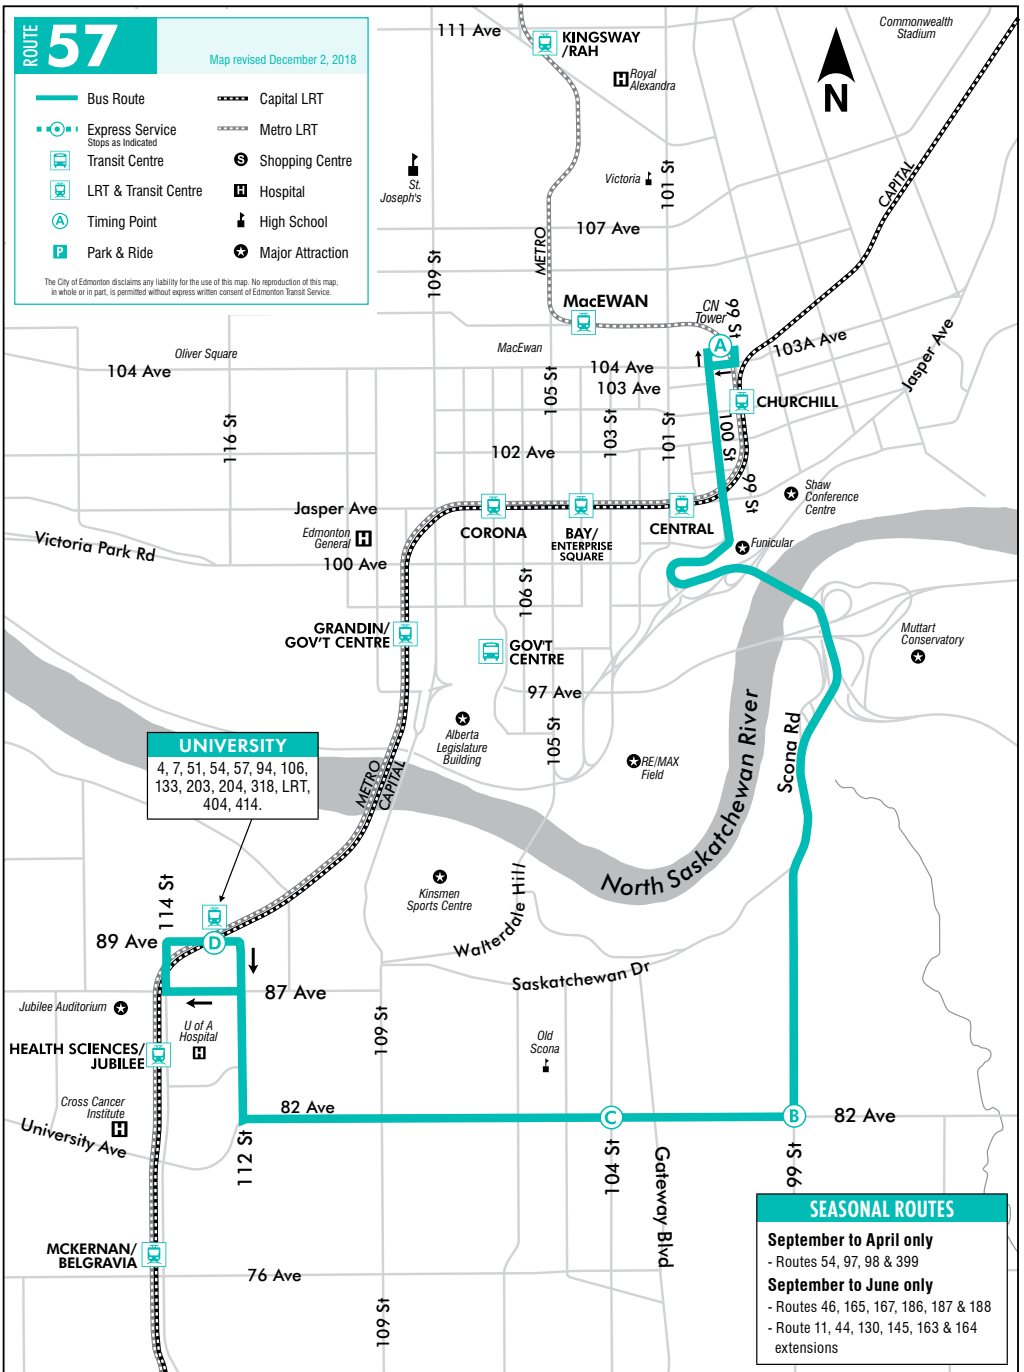

- /takeETS
- @edmontontransit
- ETS Connect
- /takeETSalert

*All ETS routes are accessible and all buses are equipped with bike racks except for community and regional buses.*

**ROUTE 57**

University  
Whyte Ave  
Downtown

REVISED SEPTEMBER 3, 2017

takeETS.com **ETS**

**ROUTE 57** **MONDAY TO FRIDAY**

Downtown to University				University to Downtown														
99 St 104 Av	99 St 82 Av	104 St 82 Av	University TC	104 St 82 Av	99 St 83 Av	99 St 104 Av												
<b>A</b>	<b>B</b>	<b>C</b>	<b>D</b>	<b>C</b>	<b>B</b>	<b>A</b>												
9:14	9:27	9:31	9:16	9:25	9:29	9:42												
9:44	9:57	10:01	10:16	10:25	10:29	10:42												
10:14	10:27	10:31	10:46	10:55	10:59	11:12												
10:44	10:57	11:01	11:16	11:25	11:29	11:42												
11:14	11:27	11:31	11:46	11:55	11:59	12:12												
11:44	11:57	12:01	12:16	12:25	12:29	12:42												
12:14	12:27	12:31	12:46	12:55	12:59	1:12												
12:44	12:57	1:01	1:16	1:25	1:29	1:42												
1:14	1:27	1:31	1:46	1:55	1:59	2:12												
1:44	1:57	2:01	2:12															
2:14	2:27	2:31	2:42															
			9:45	9:53	9:58	10:10												
10:14	10:27	10:31	10:45	10:53	10:58	11:10												
11:14	11:27	11:31	11:45	11:53	11:58	12:10												
12:14	12:27	12:31	12:45	12:53	12:58	1:10												