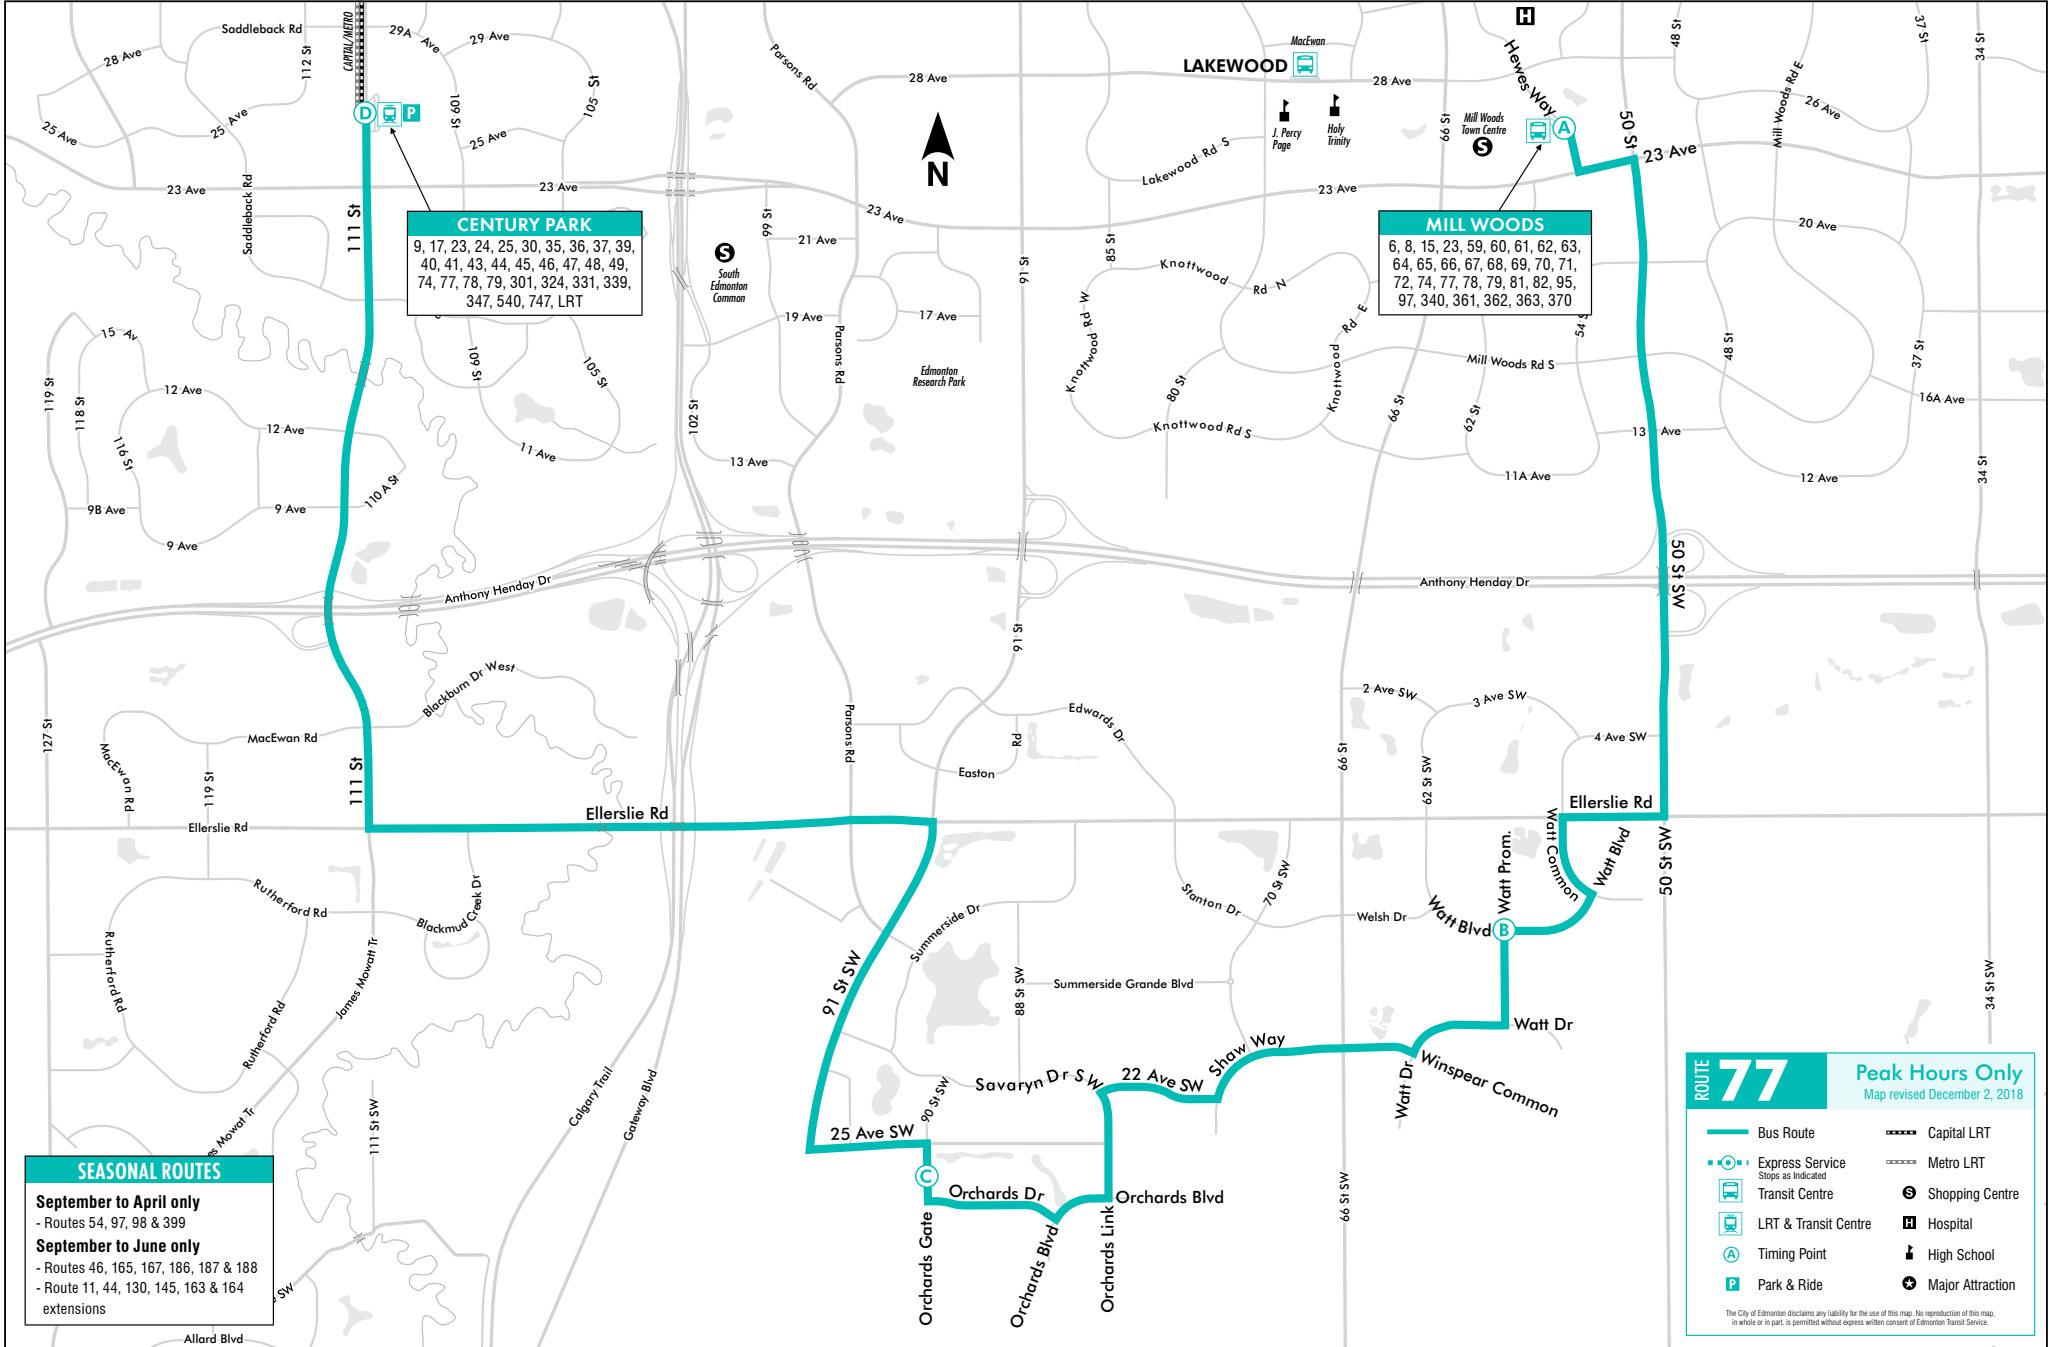

CENTURY PARK
9, 17, 23, 24, 25, 30, 35, 36, 37, 39,
40, 41, 43, 44, 45, 46, 47, 48, 49,
74, 77, 78, 79, 301, 324, 331, 339,
347, 540, 747, LRT

MILL WOODS
6, 8, 15, 23, 59, 60, 61, 62, 63,
64, 65, 66, 67, 68, 69, 70, 71,
72, 74, 77, 78, 79, 81, 82, 95,
97, 340, 361, 362, 363, 370

SEASONAL ROUTES
September to April only
- Routes 54, 97, 98 & 399
September to June only
- Routes 46, 165, 167, 186, 187 & 188
- Route 11, 44, 130, 145, 163 & 164 extensions

ROUTE 77 Peak Hours Only
Map revised December 2, 2018

- Bus Route
- Capital LRT
- Express Service
  Stops as indicated
- Metro LRT
- Transit Centre
- Shopping Centre
- LRT & Transit Centre
- Hospital
- Timing Point
- High School
- Park & Ride
- Major Attraction