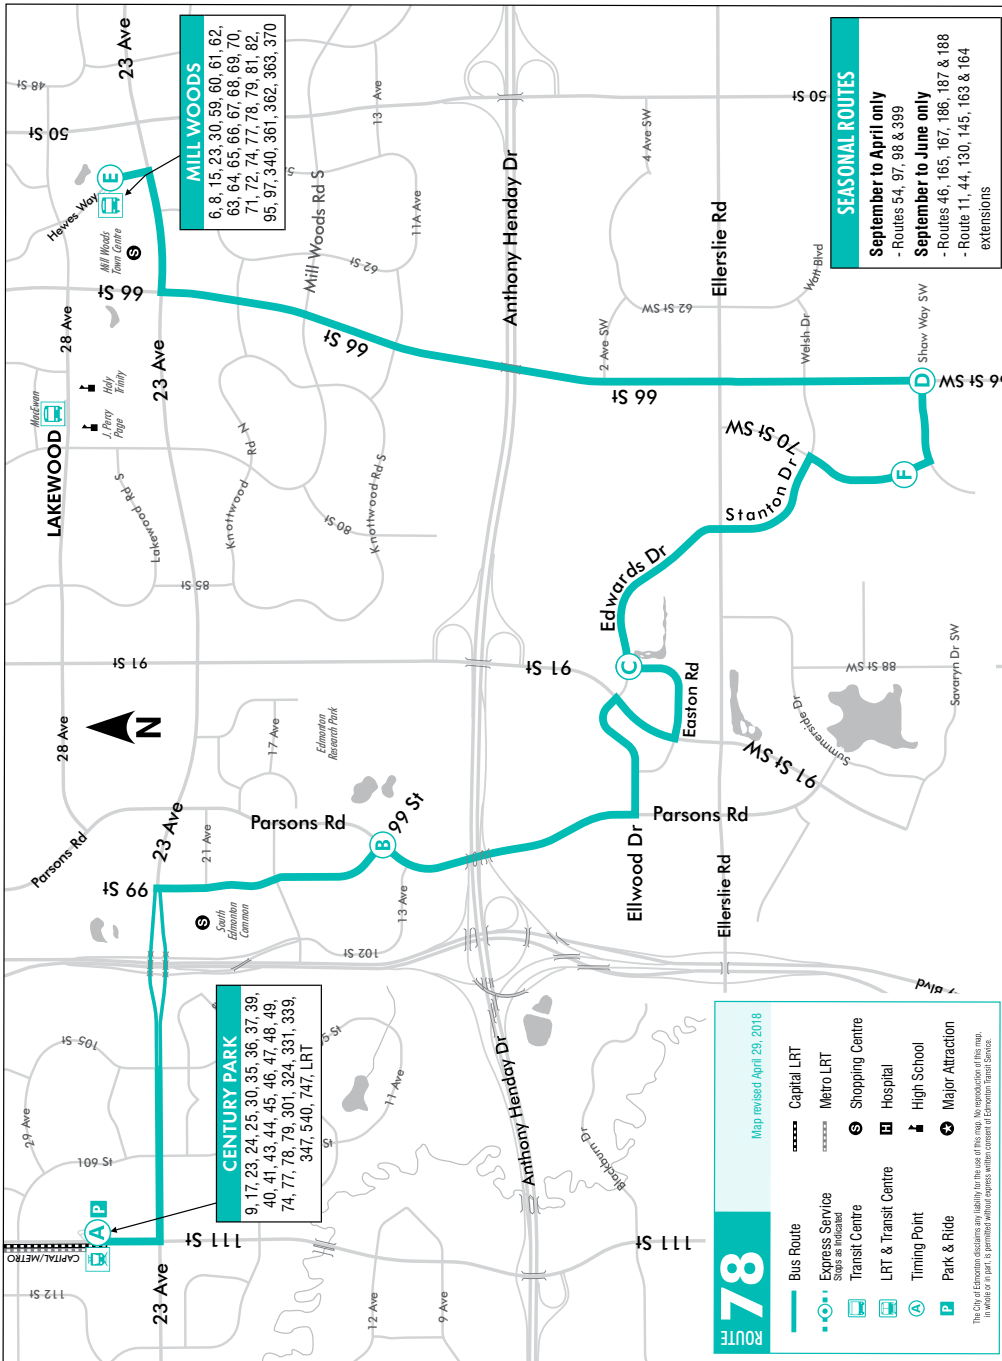

ROUTE 78

Century Park
Ellerslie Crossing
Summerside
Mill Woods

REVISED SEPTEMBER 3, 2017

takeETS.com

ETS

ETS INFORMATION

ETS Real-Time

Track your bus anywhere anytime from your phone or computer using these recommended real-time tools:

transit ·
takeETS.com ·
Google Maps

ETS Text & Ride 31100

Text the bus stop number to 31100 or bus stop # [space] bus route # to receive your bus schedule by text message.

ETS BusLink 780-496-1600

Get automated transit information by phone 24/7.

Customer Service

For assistance with transit-related questions, call 311 to speak with an agent 24/7 or email 311@edmonton.ca. If calling from outside Edmonton, dial 780-442-5311. For Lost & Found call 780-496-1622 and leave a message.

Transit Watch 780-442-4900

Report unsafe behavior, suspicious activity or packages to uniformed ETS staff or call Transit Watch.

TTY 780-944-5555

Telephone service for people with decreased hearing and/or speech abilities.

/takeETS

@edmontontransit

ETS Connect

/takeETSAlert

All ETS routes are accessible and all buses are equipped with bike racks except for community and regional buses.

ETS