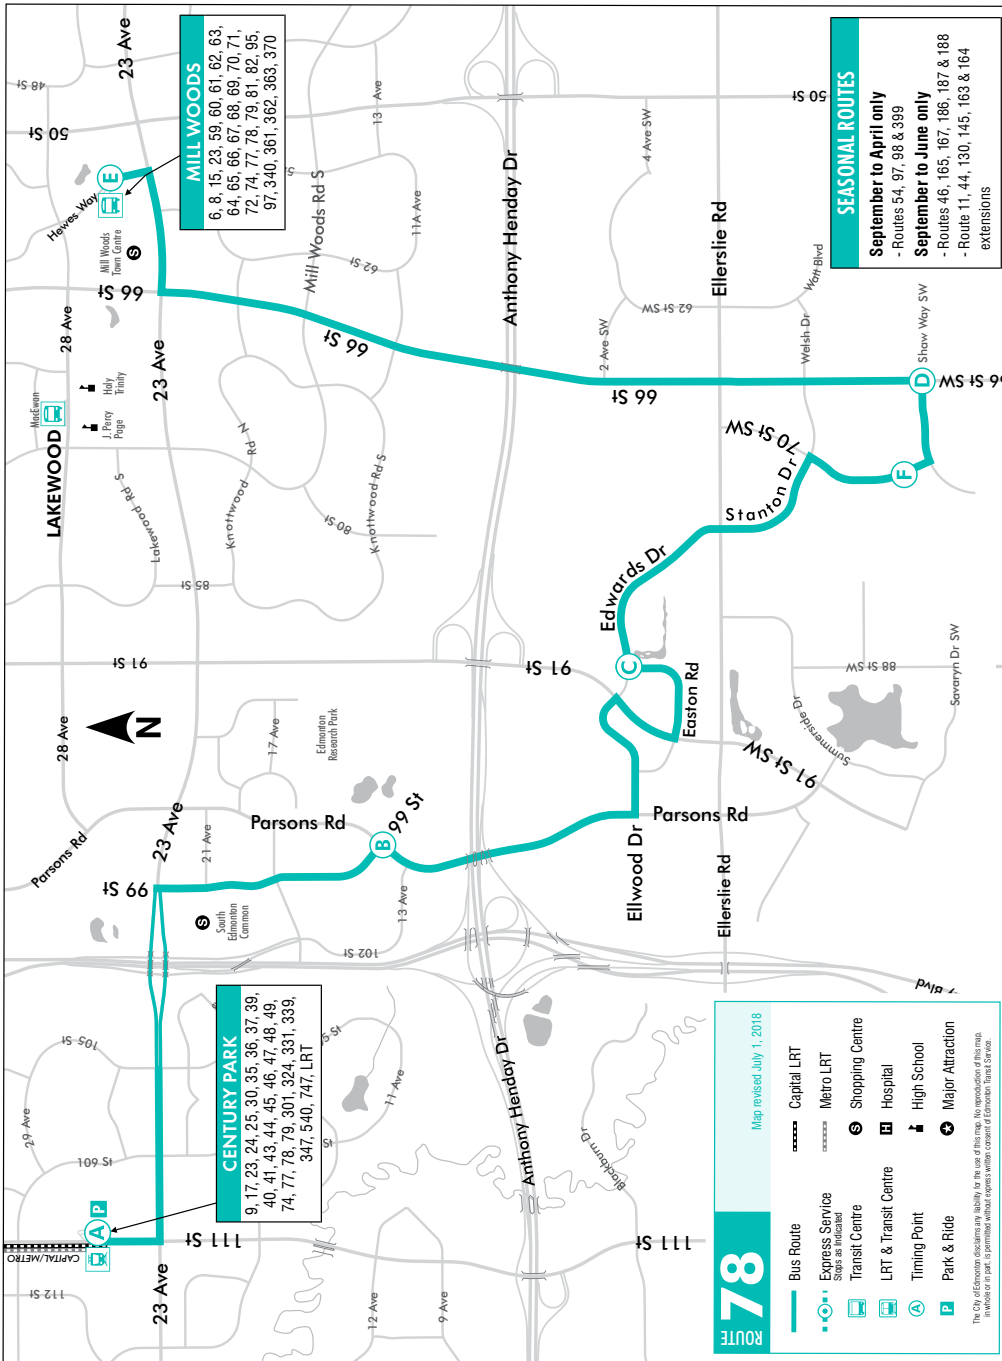

ROUTE 78

Century Park
Ellerslie Crossing
Summerside
Mill Woods

REVISED DECEMBER 2, 2018

takeETS.com

ETS

ETS INFORMATION

ETS Real-Time

Track your bus anywhere anytime from your phone or computer using these recommended real-time tools:

transit ·
takeETS.com ·
Google Maps

ETS Text & Ride 31100

Text the bus stop number to 31100 or bus stop # [space] bus route # to receive your bus schedule by text message.

ETS BusLink 780-496-1600

Get automated transit information by phone 24/7.

Customer Service

For assistance with transit-related questions, call 311 to speak with an agent 24/7 or email 311@edmonton.ca. If calling from outside Edmonton, dial 780-442-5311. For Lost & Found call 780-496-1622 and leave a message.

Transit Watch 780-442-4900

Report unsafe behavior, suspicious activity or packages to uniformed ETS staff or call Transit Watch.

TTY 780-944-5555

Telephone service for people with decreased hearing and/or speech abilities.

/takeETS

@edmontontransit

ETS Connect

/takeETSAlert

All ETS routes are accessible and all buses are equipped with bike racks except for community and regional buses.

ETS