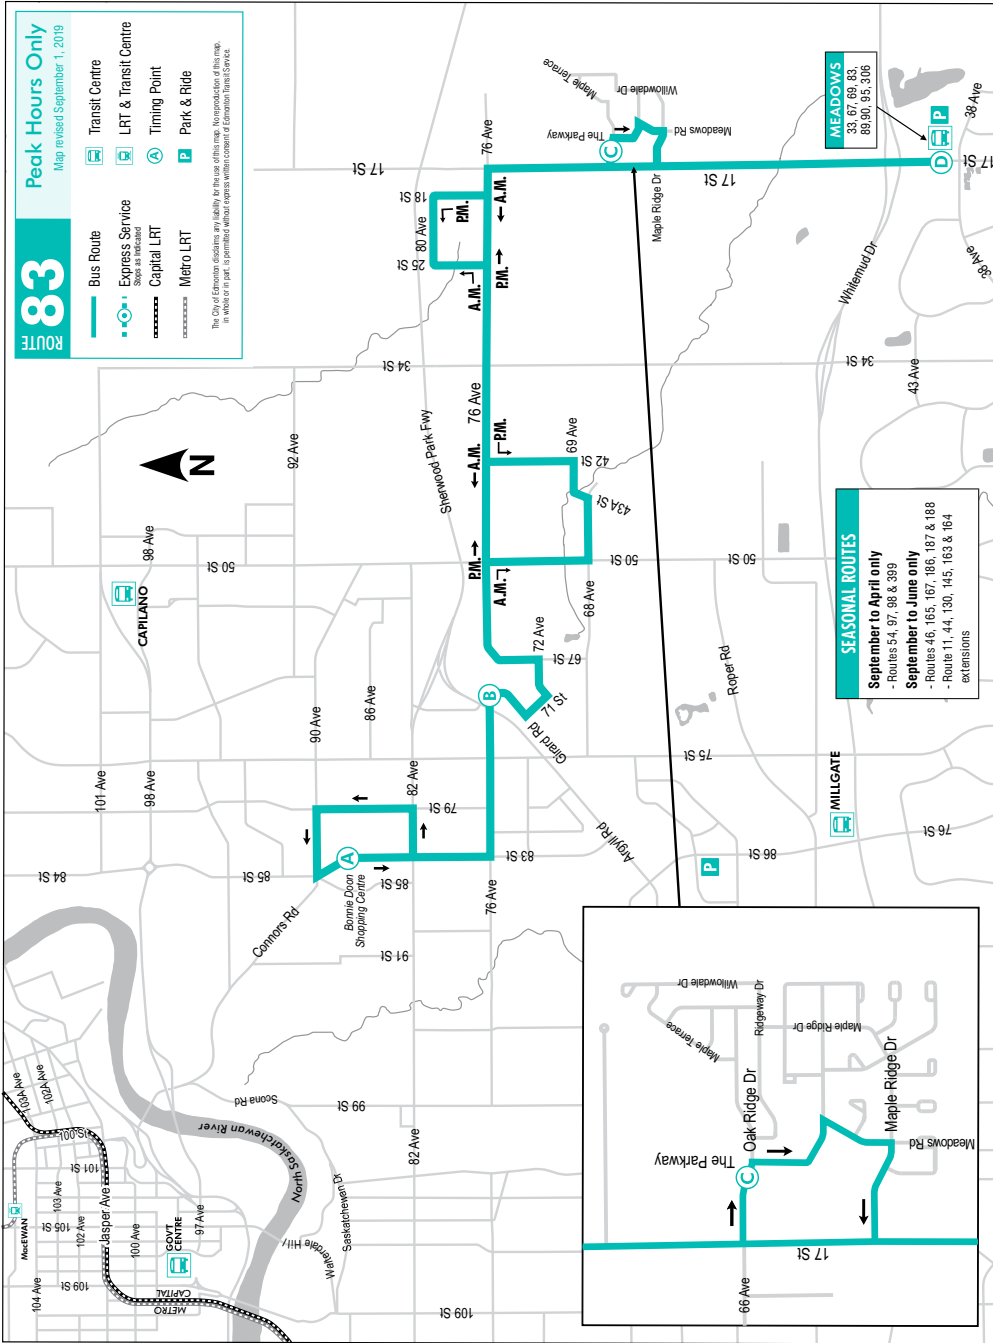

TIMING POINTS

Bold Text represents P.M. time TC = Transit Centre C=Community Bus Subject to change without notice

ROUTE 306

SUNDAY

Meadows to Maple Ridge		Maple Ridge to Meadows	
Meadows TC	17 St Oak Ridge Dr	17 St Oak Ridge Dr	Meadows TC
A	B	B	A
8:00	8:06	8:08	8:20
9:00	9:06	9:08	9:20
10:00	10:06	10:08	10:20
11:00	11:06	11:08	11:20
12:00	12:06	12:08	12:20
1:00	1:06	1:08	1:20
2:00	2:06	2:08	2:20
3:00	3:06	3:08	3:20
4:00	4:06	4:08	4:20
5:00	5:06	5:08	5:20
6:00	6:06	6:08	6:20

Bold Text represents P.M. time TC = Transit Centre C=Community Bus Subject to change without notice

ROUTE 83 MONDAY TO FRIDAY

Bonnie Doon to Meadows				Meadows to Bonnie Doon															
83 St 90 Av	Girard Rd 76 Av	17 St Oak Ridge Dr	Meadows TC	Meadows TC	17 St Oak Ridge Dr	Girard Rd 76 Av	83 St 90 Av												
A	B	C	D	D	C	B	A												
6:05	6:14	6:35	6:46	6:04	6:09	6:22	6:37												
6:35	6:44	7:05	7:16	6:48	6:53	7:06	7:21												
7:05	7:14	7:35	7:46	7:18	7:23	7:36	7:51												
7:35	7:44	8:05	8:16	7:48	7:53	8:06	8:21												
8:05	8:14	8:35	8:46	8:18	8:23	8:36	8:51												
8:35	8:44	9:05	9:16	8:48	8:53	9:06	9:21												
2:36	2:45	2:58	3:09																
3:06	3:15	3:28	3:41	3:14	3:20	3:47	4:02												
3:36	3:45	3:58	4:11	3:44	3:50	4:17	4:32												
4:06	4:15	4:28	4:41	4:14	4:20	4:47	5:02												
4:36	4:45	4:58	5:11	4:29	4:35	5:02	5:17												
5:06	5:15	5:28	5:41	4:44	4:50	5:17	5:32												
5:36	5:45	5:58	6:08	5:14	5:20	5:47	6:02												
6:07	6:16	6:29	6:39	5:44	5:50	6:12	6:26												
6:37	6:46	6:59	7:09	6:14	6:19	6:38	6:52												
6:46	6:55	7:08	7:22	6:44	6:49	7:08	7:22												