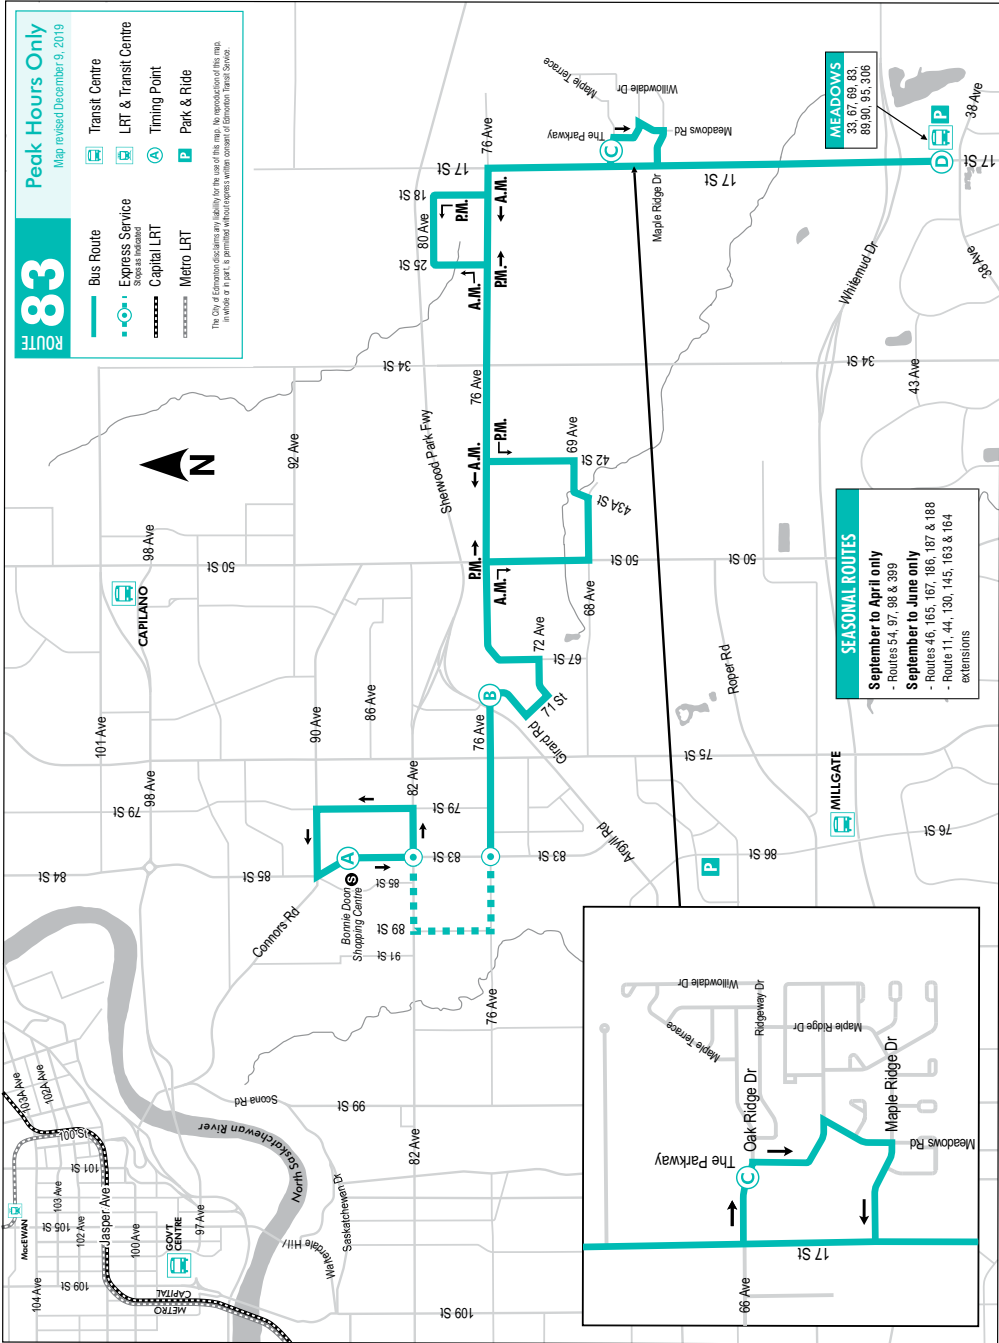

TIMING POINTS

Bold Text represents P.M. time TC = Transit Centre C=Community Bus Subject to change without notice

ROUTE 306

SATURDAY

Meadows to Maple Ridge		Maple Ridge to Meadows		Meadows to Maple Ridge		Maple Ridge to Meadows	
Meadows TC	17 St Oak Ridge Dr	17 St Oak Ridge Dr	Meadows TC	Meadows TC	17 St Oak Ridge Dr	17 St Oak Ridge Dr	Meadows TC
A	B	B	A		A	B	B
7:00	7:06	7:08	7:20		8:00	8:06	8:08
8:00	8:06	8:08	8:20		9:00	9:06	9:08
9:00	9:06	9:08	9:20		10:00	10:06	10:08
10:00	10:06	10:08	10:20		11:00	11:06	11:08
11:00	11:06	11:08	11:20		12:00	12:06	12:08
12:00	12:06	12:08	12:20		1:00	1:06	1:08
1:00	1:06	1:08	1:20		2:00	2:06	2:08
2:00	2:06	2:08	2:20		3:00	3:06	3:08
3:00	3:06	3:08	3:20		4:00	4:06	4:08
4:00	4:06	4:08	4:20		5:00	5:06	5:08
5:00	5:06	5:08	5:20		6:00	6:06	6:08
6:00	6:06	6:08	6:20				

TIMING POINTS

Bold Text represents P.M. time TC = Transit Centre C=Community Bus Subject to change without notice

ROUTE 83				MONDAY TO FRIDAY			
Bonnie Doon to Meadows				Meadows to Bonnie Doon			
83 St 90 Av	Girard Rd 76 Av	17 St Oak Ridge Dr	Meadows TC	Meadows TC	17 St Oak Ridge Dr	Girard Rd 76 Av	83 St 90 Av
A	B	C	D	D	C	B	A
6:05	6:15	6:36	6:47	6:04	6:09	6:22	6:37
6:35	6:45	7:06	7:17	6:48	6:53	7:06	7:21 C
7:05	7:15	7:36	7:47	7:18	7:23	7:36	7:51 C
7:35	7:45	8:06	8:17	7:48	7:53	8:06	8:21 C
8:05	8:15	8:36	8:47	8:18	8:23	8:36	8:51 C
8:35	8:45	9:06	9:17	8:48	8:53	9:06	9:21 C
2:36	2:46	2:59	3:10				
3:06	3:17	3:30	3:43	3:14	3:20	3:47	4:03
3:36	3:47	4:00	4:13	3:44	3:50	4:17	4:33
4:06	4:17	4:30	4:43	4:14	4:20	4:47	5:03 C
4:36	4:47	5:00	5:13	4:29	4:35	5:02	5:18 C
5:06	5:17	5:30	5:43	4:44	4:50	5:17	5:33 C
5:36	5:47	6:00	6:10	5:14	5:20	5:47	6:03 C
6:07	6:18	6:31	6:41	5:44	5:50	6:12	6:28 C
6:37	6:48	7:01	7:11	6:14	6:19	6:38	6:54 C
				6:44	6:49	7:08	7:24 C