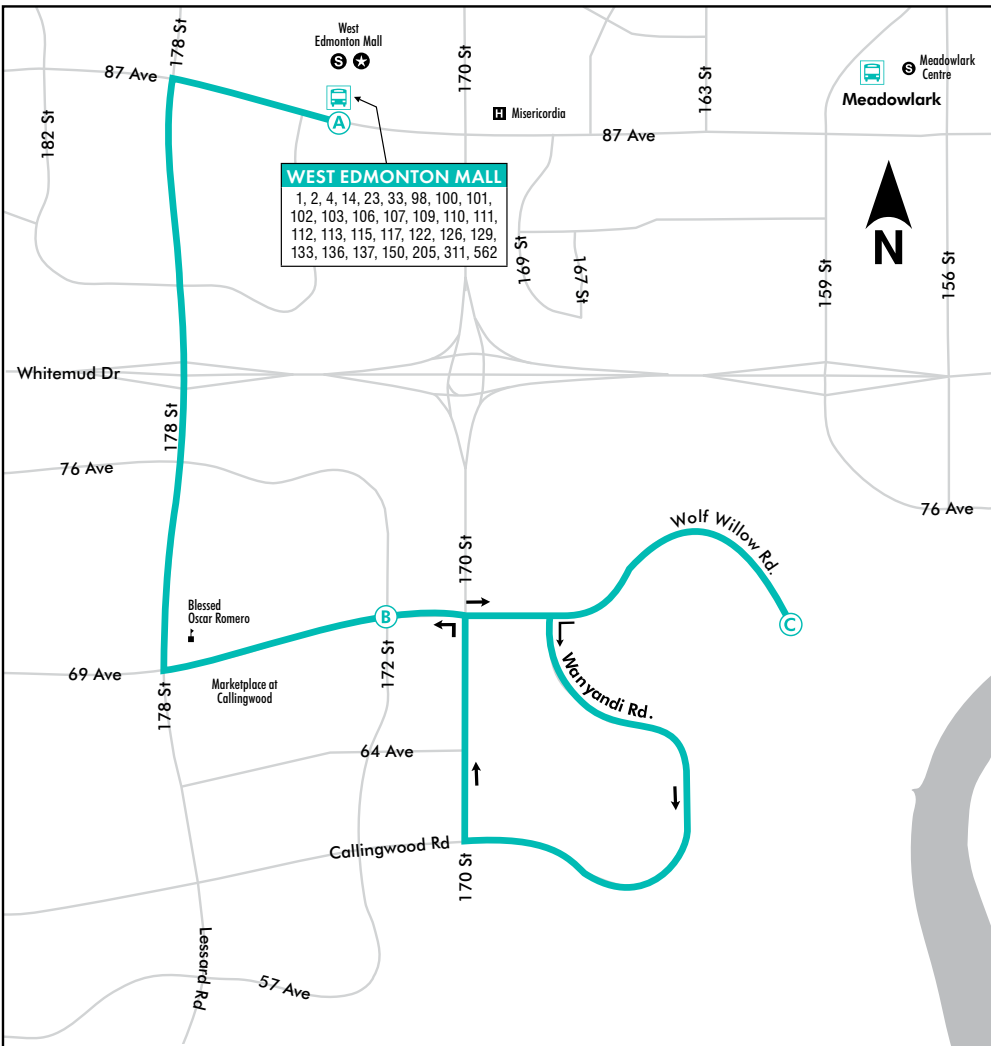

WEST EDMONTON MALL
1, 2, 4, 14, 23, 33, 98, 100, 101,
102, 103, 106, 107, 109, 110, 111,
112, 113, 115, 117, 122, 126, 129,
133, 136, 137, 150, 205, 311, 562

ROUTE 107 Peak Hours Only
Map revised April 29, 2018

Bus Route	Capital LRT
Express Service Stops as Indicated	Metro LRT
Transit Centre	Shopping Centre
LRT & Transit Centre	Hospital
Timing Point	High School
Park & Ride	Major Attraction

SEASONAL ROUTES

September to April only
- Routes 54, 97, 98 & 399

September to June only
- Routes 46, 165, 167, 186, 187 & 188
- Route 11, 44, 130, 145, 163 & 164
extensions