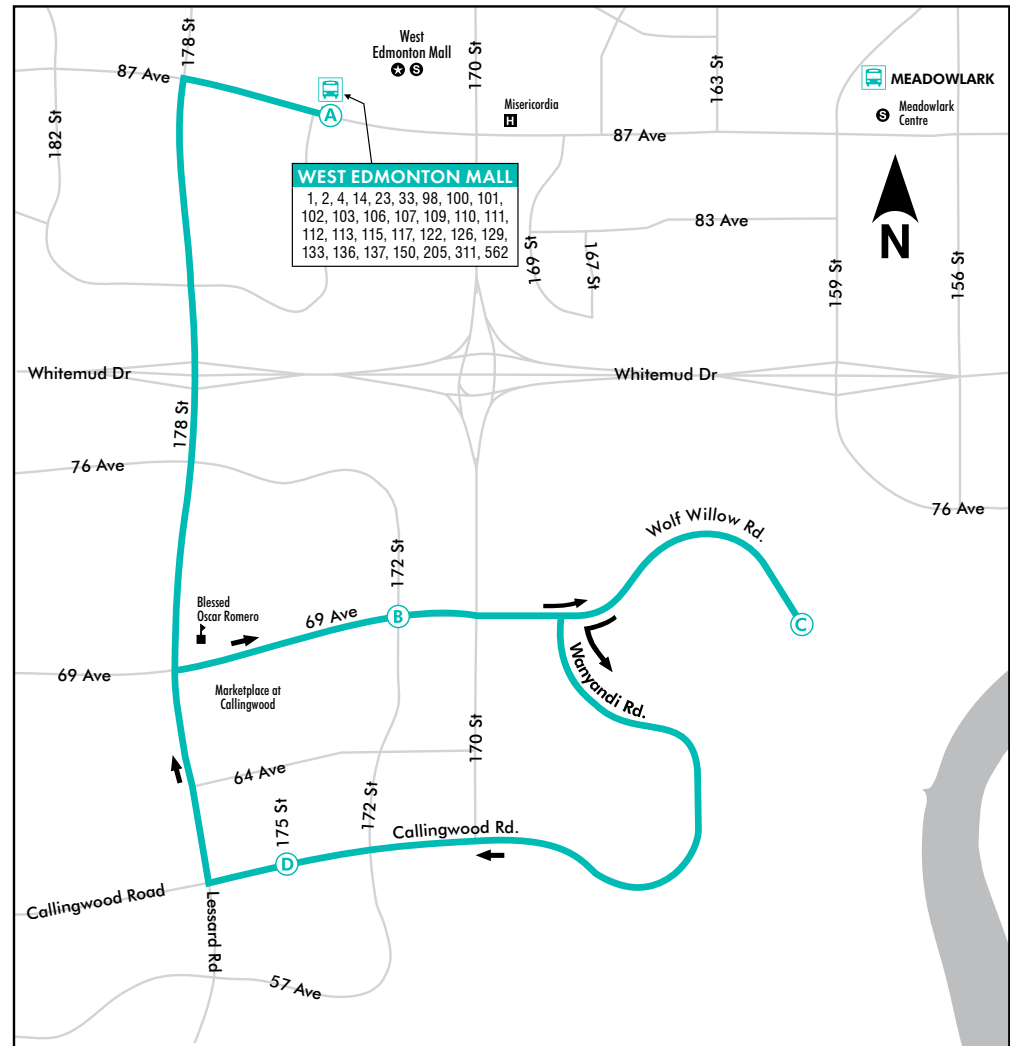

WEST EDMONTON MALL
1, 2, 4, 14, 23, 33, 98, 100, 101,
102, 103, 106, 107, 109, 110, 111,
112, 113, 115, 117, 122, 126, 129,
133, 136, 137, 150, 205, 311, 562

ROUTE 110 Map revised April 29, 2018

Bus Route	Capital LRT
Express Service Stops as Indicated	Metro LRT
Transit Centre	Shopping Centre
LRT & Transit Centre	Hospital
Timing Point	High School
Park & Ride	Major Attraction

SEASONAL ROUTES

September to April only
- Routes 54, 97, 98 & 399

September to June only
- Routes 46, 165, 167, 186, 187 & 188
- Route 11, 44, 130, 145, 163 & 164
extensions