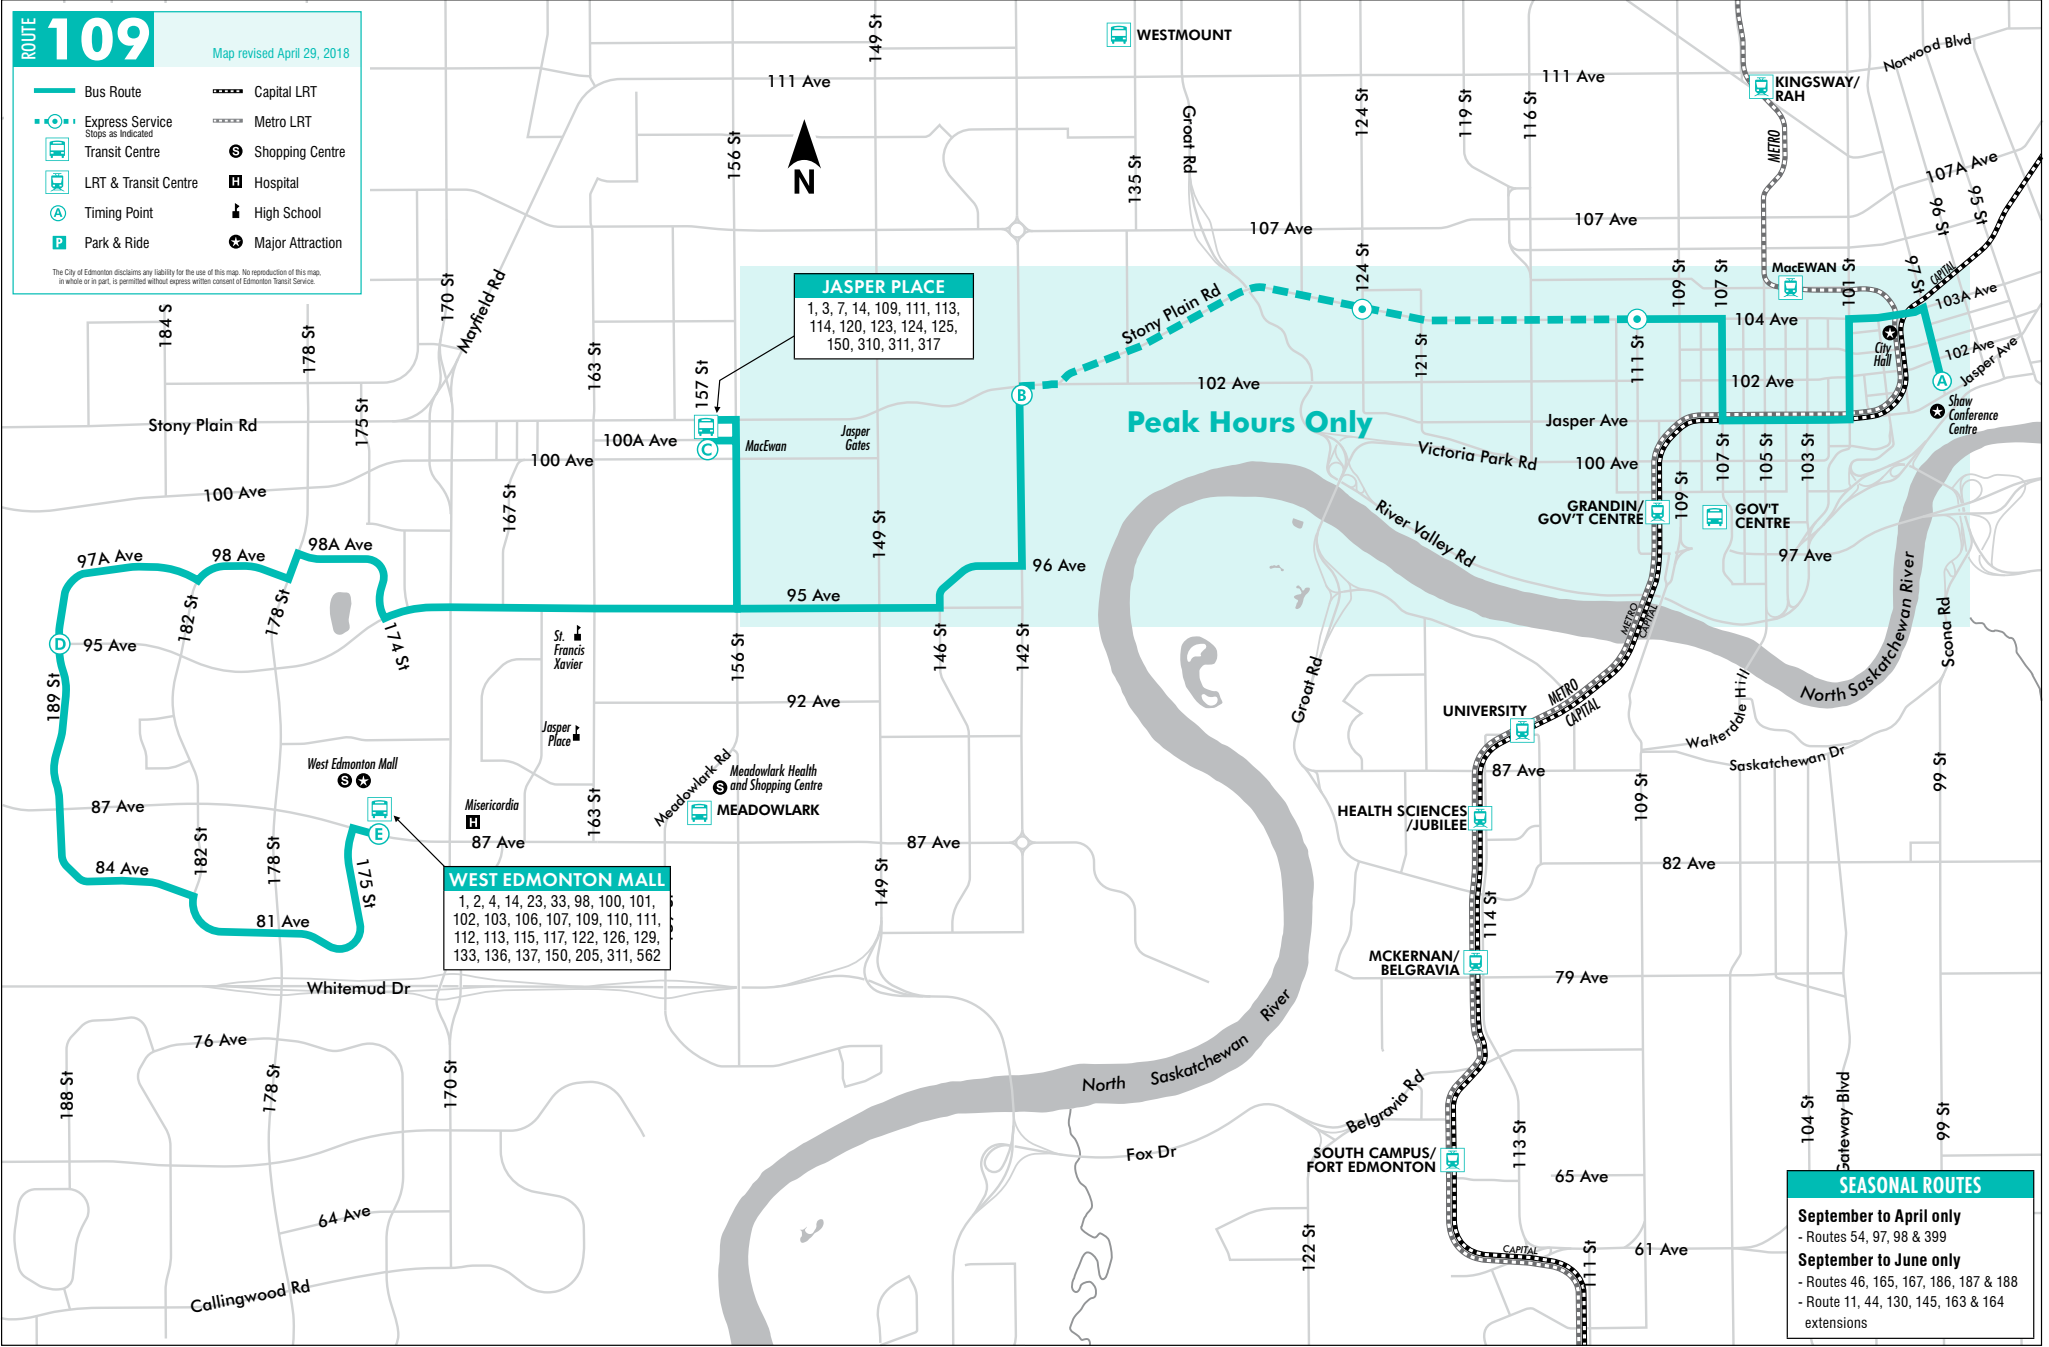

ROUTE 109

Map revised April 29, 2018

- Bus Route
- Express Service
  Stops as indicated
- Transit Centre
- LRT & Transit Centre
- Timing Point
- Park & Ride
- Capital LRT
- Metro LRT
- Shopping Centre
- Hospital
- High School
- Major Attraction

JASPER PLACE
1, 3, 7, 14, 109, 111, 113, 114, 120, 123, 124, 125, 150, 310, 311, 317

WEST EDMONTON MALL
1, 2, 4, 14, 23, 33, 98, 100, 101, 102, 103, 106, 107, 109, 110, 111, 112, 113, 115, 117, 122, 126, 129, 133, 136, 137, 150, 205, 311, 562

Peak Hours Only

SEASONAL ROUTES
September to April only
- Routes 54, 97, 98 & 399
September to June only
- Routes 46, 165, 167, 186, 187 & 188
- Route 11, 44, 130, 145, 163 & 164 extensions