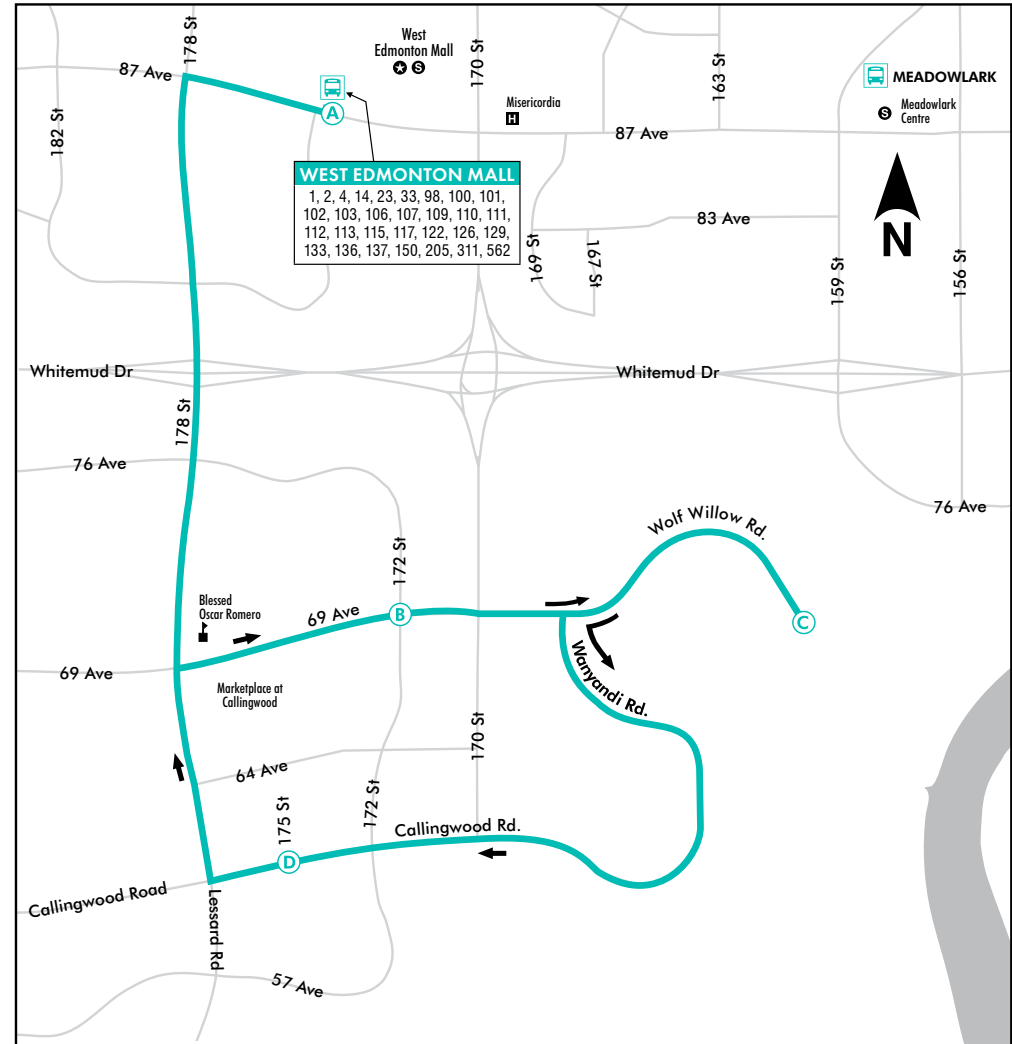

WEST EDMONTON MALL
1, 2, 4, 14, 23, 33, 98, 100, 101,
102, 103, 106, 107, 109, 110, 111,
112, 113, 115, 117, 122, 126, 129,
133, 136, 137, 150, 205, 311, 562

ROUTE 110 Map revised April 29, 2018

- Bus Route
- Express Service
  Stops as Indicated
- Transit Centre
- LRT & Transit Centre
- Timing Point
- Park & Ride
- Capital LRT
- Metro LRT
- Shopping Centre
- Hospital
- High School
- Major Attraction

SEASONAL ROUTES

September to April only
- Routes 54, 97, 98 & 399

September to June only
- Routes 46, 165, 167, 186, 187 & 188
- Route 11, 44, 130, 145, 163 & 164
extensions