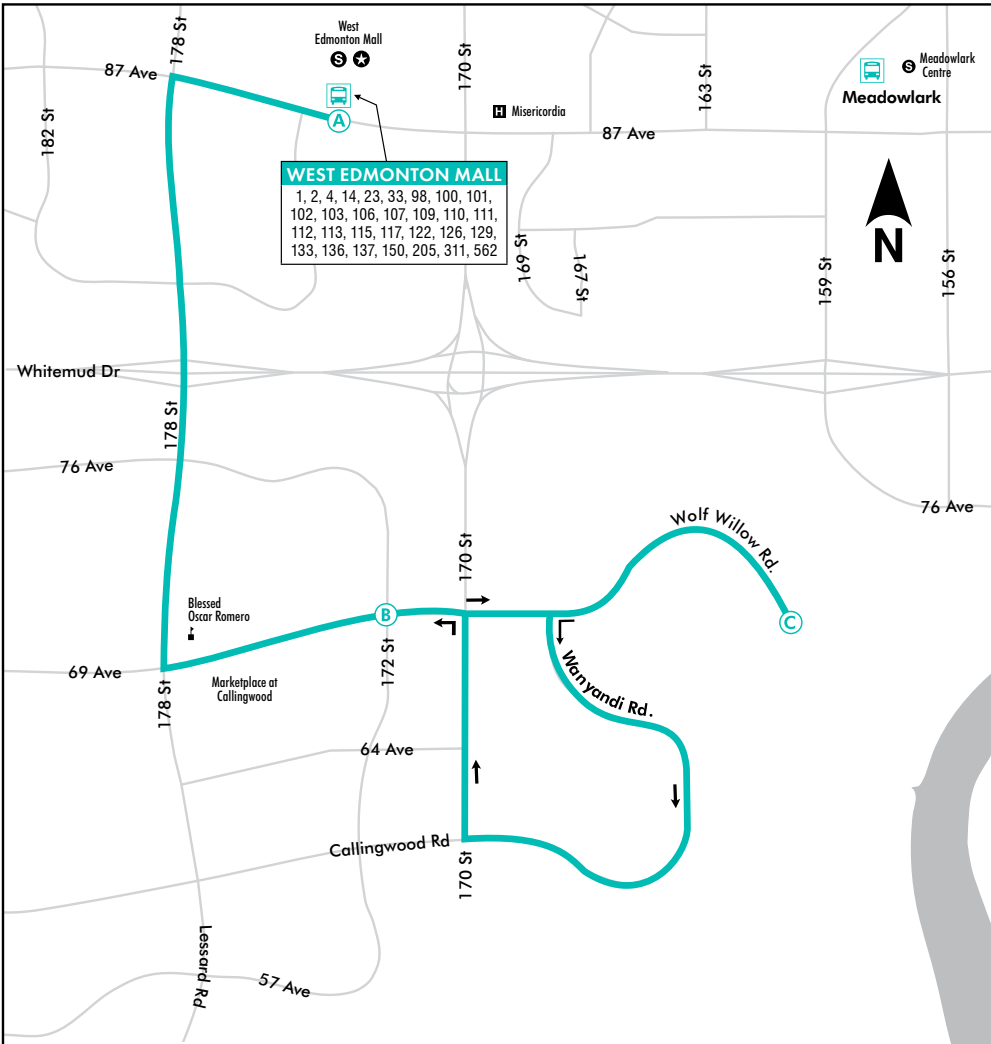

WEST EDMONTON MALL
1, 2, 4, 14, 23, 33, 98, 100, 101,
102, 103, 106, 107, 109, 110, 111,
112, 113, 115, 117, 122, 126, 129,
133, 136, 137, 150, 205, 311, 562

ROUTE 107 Peak Hours Only
Map revised April 29, 2018

- Bus Route
- Express Service
  Stops as Indicated
- Transit Centre
- LRT & Transit Centre
- Timing Point
- Park & Ride
- Capital LRT
- Metro LRT
- Shopping Centre
- Hospital
- High School
- Major Attraction

SEASONAL ROUTES

September to April only
- Routes 54, 97, 98 & 399

September to June only
- Routes 46, 165, 167, 186, 187 & 188
- Route 11, 44, 130, 145, 163 & 164
extensions