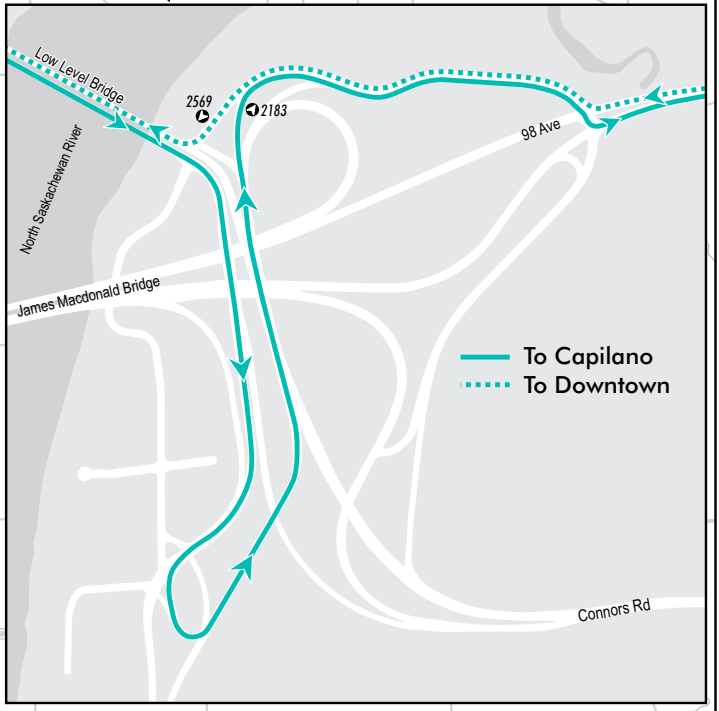

ROUTE 112

Map revised June 30, 2019

- Bus Route
- Express Service
  Stops as Indicated
- Transit Centre
- LRT & Transit Centre
- Timing Point
- Park & Ride
- Capital LRT
- Metro LRT
- Shopping Centre
- Hospital
- High School
- Major Attraction

WEST EDMONTON MALL

- 1, 2, 4, 14, 23, 33, 98, 100, 101, 102, 103, 106, 107, 109, 110, 111, 112, 113, 115, 117, 122, 126, 129, 133, 136, 137, 150, 205, 311, 562

SEASONAL ROUTES

- **September to April only**
- Routes 54, 97, 98 & 399
- **September to June only**
- Routes 46, 165, 167, 186, 187 & 188
- Route 11, 44, 130, 145, 163 & 164 extensions

CAPILANO
1, 4, 80, 84, 85, 88, 94, 99, 112, 307