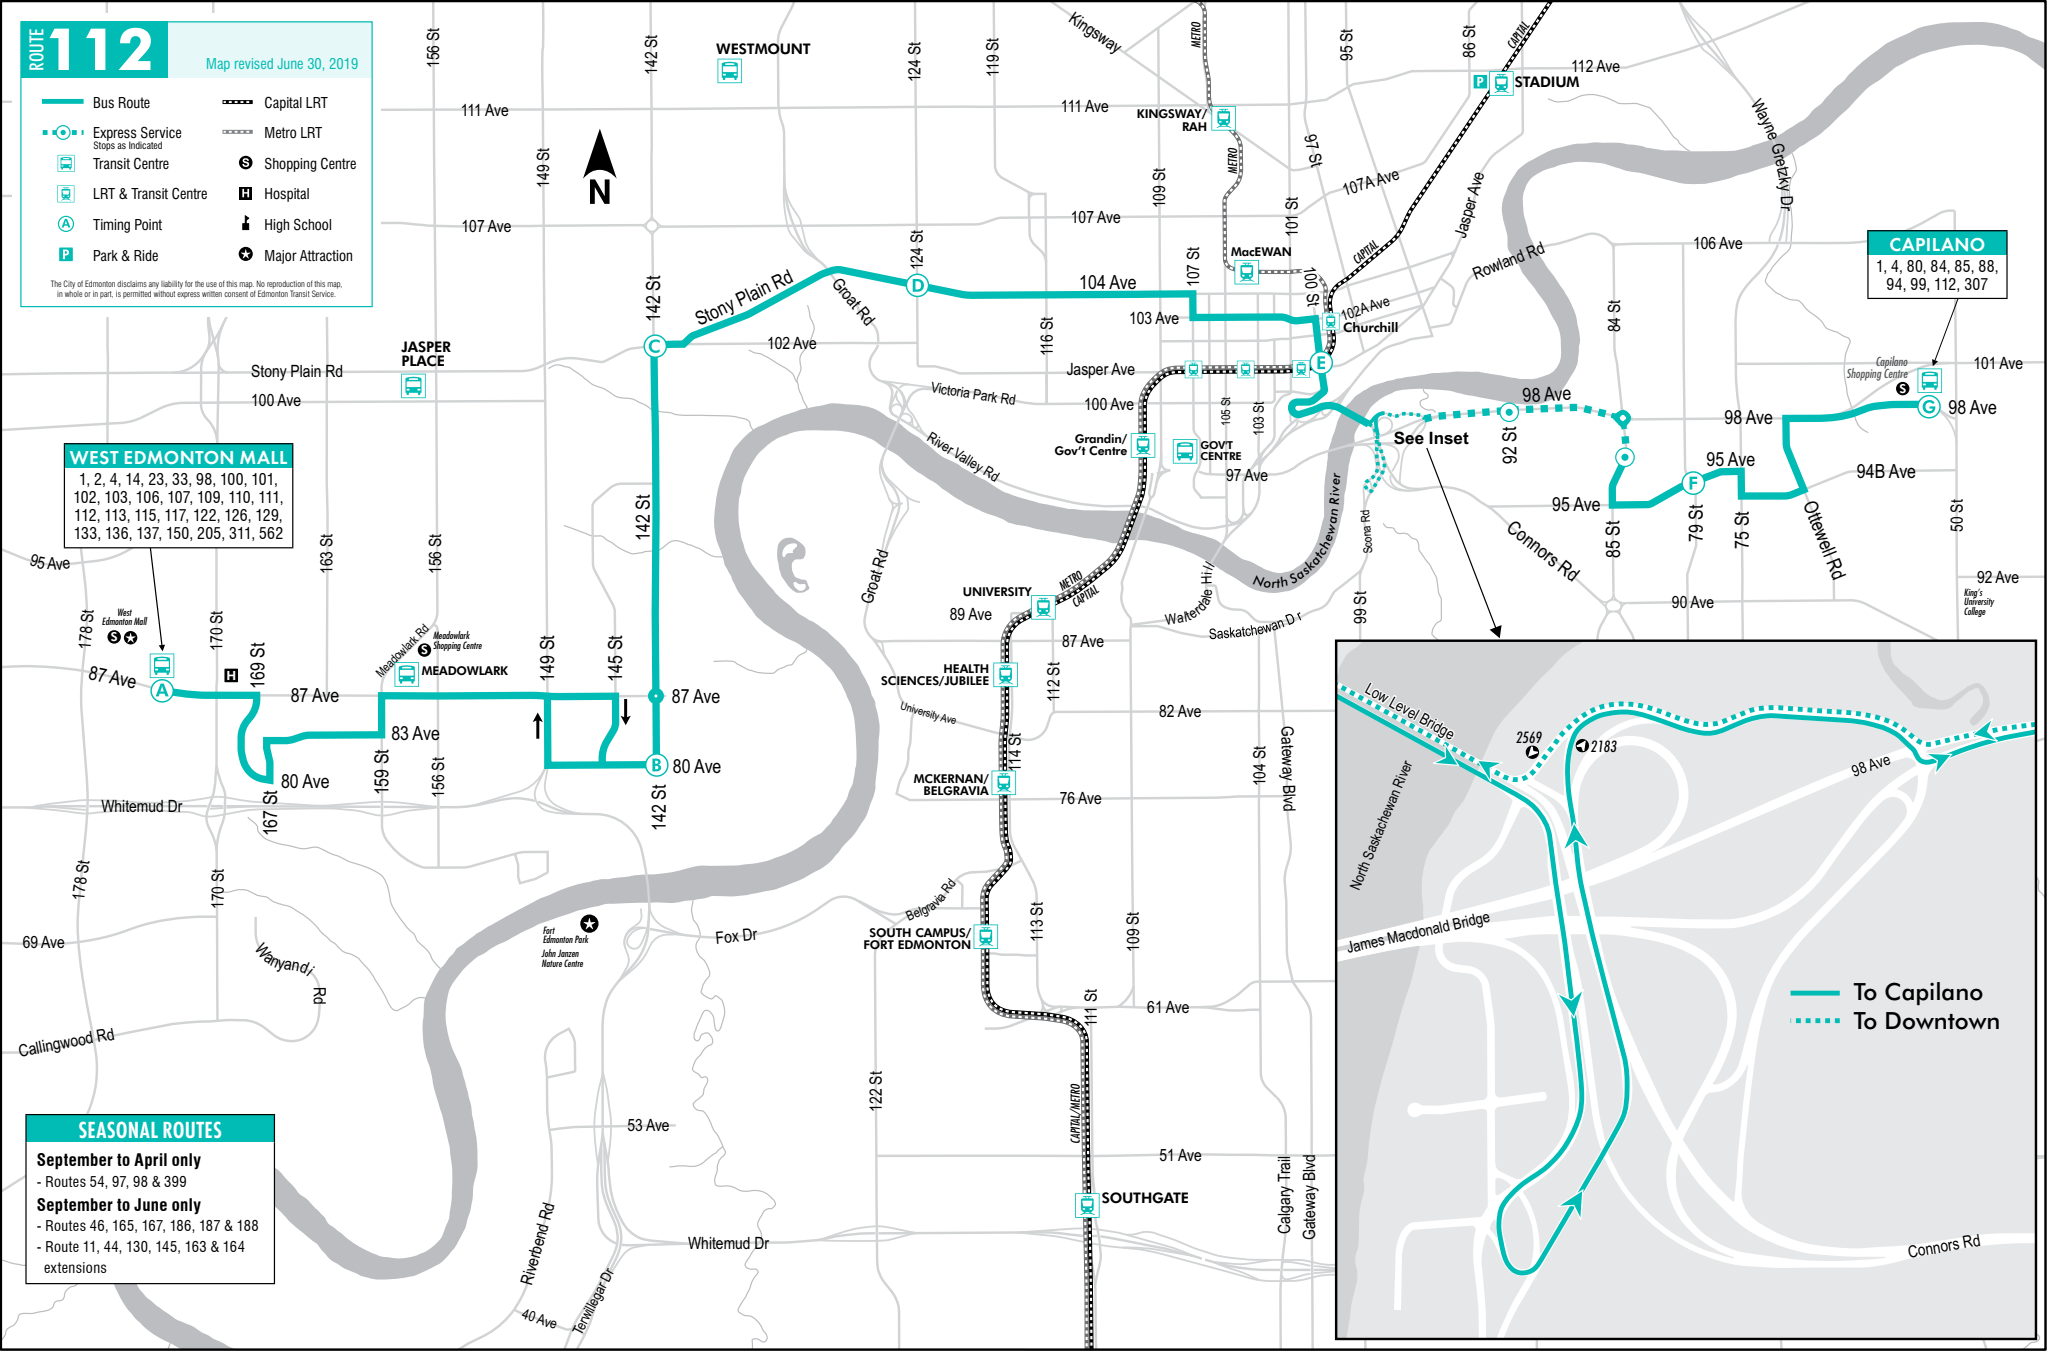

ROUTE 112

Map revised June 30, 2019

- Bus Route
- Express Service
  Stops as Indicated
- Transit Centre
- LRT & Transit Centre
- Timing Point
- Park & Ride
- Capital LRT
- Metro LRT
- Shopping Centre
- Hospital
- High School
- Major Attraction

WEST EDMONTON MALL

- 1, 2, 4, 14, 23, 33, 98, 100, 101, 102, 103, 106, 107, 109, 110, 111, 112, 113, 115, 117, 122, 126, 129, 133, 136, 137, 150, 205, 311, 562

SEASONAL ROUTES

- **September to April only**
- Routes 54, 97, 98 & 399
- **September to June only**
- Routes 46, 165, 167, 186, 187 & 188
- Route 11, 44, 130, 145, 163 & 164 extensions

CAPILANO
1, 4, 80, 84, 85, 88, 94, 99, 112, 307