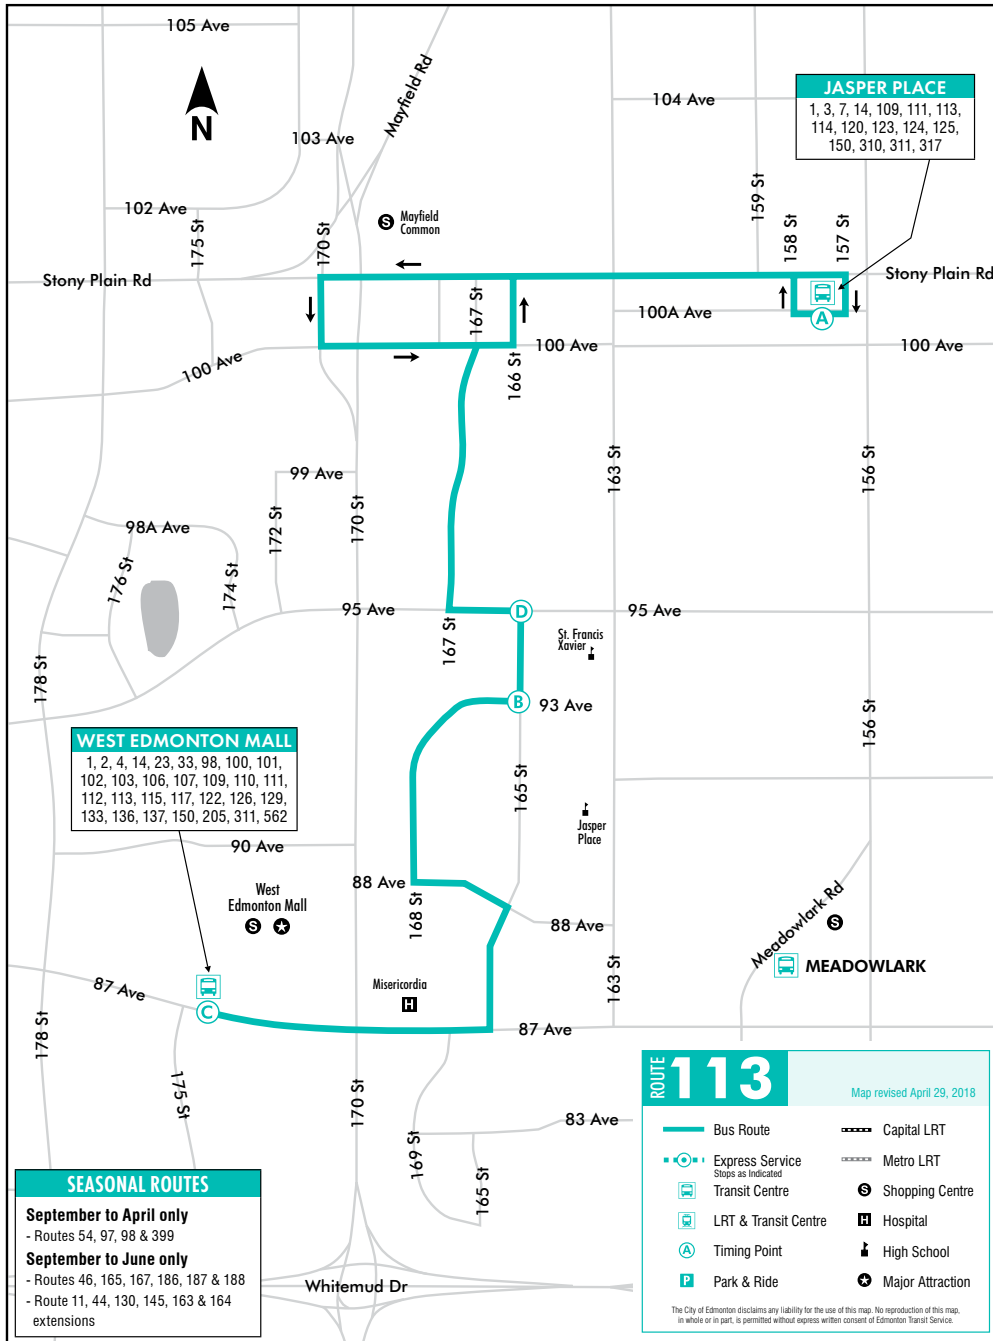

- /takeETS
- @edmontontransit
- ETS Connect
- /takeETSalert

All ETS routes are accessible and all buses are equipped with bike racks except for community and regional buses.

ROUTE 113

West Edmonton Mall
Jasper Place

REVISED SEPTEMBER 2, 2018

takeETS.com **ETS**

ROUTE 113		MONDAY TO FRIDAY											
Jasper Place to West Edmonton Mall			West Edmonton Mall to Jasper Place			Jasper Place to West Edmonton Mall			West Edmonton Mall to Jasper Place				
Jasper Place TC	165 St 93 Av	West Edmonton Mall TC	West Edmonton Mall TC	165 St 95 Av	Jasper Place TC	Jasper Place TC	165 St 93 Av	West Edmonton Mall TC	West Edmonton Mall TC	165 St 95 Av	Jasper Place TC		
A	B	C	C	D	A		A	B	C	C	D	A	
5:46	5:55	6:03	5:43	5:51	5:58		2:16	2:29	2:38		2:43	2:53	3:01
6:16	6:26	6:34	6:13	6:21	6:28		2:46	2:59	3:08		3:13	3:23	3:31
6:46	6:58	7:06	6:43	6:53	7:00		3:16	3:29	3:38		3:43	3:53	4:01
7:16	7:28	7:36	7:13	7:23	7:31		3:46	3:59	4:08		4:13	4:23	4:31
7:46	7:59	8:07	7:43	7:53	8:01		4:16	4:29	4:38		4:43	4:53	5:01
8:16	8:29	8:37	8:13	8:23	8:31		4:46	4:59	5:08		5:13	5:23	5:31
8:46	8:59	9:08	8:43	8:53	9:01		5:16	5:29	5:38		5:43	5:53	6:01
9:16	9:29	9:38	9:13	9:23	9:31		5:46	5:59	6:08		6:13	6:22	6:30
9:46	9:59	10:08	9:43	9:53	10:01		6:16	6:29	6:37		6:43	6:52	7:00
10:16	10:29	10:38	10:13	10:23	10:31		6:31	6:42	6:50		7:13	7:22	7:30
10:46	10:59	11:08	10:43	10:53	11:01		7:01	7:12	7:20		7:43	7:52	8:00
11:16	11:29	11:38	11:13	11:23	11:31		7:31	7:42	7:50		8:13	8:22	8:30
11:46	11:59	12:08	11:43	11:53	12:01		8:01	8:12	8:20		8:43	8:52	9:00
12:16	12:29	12:38	12:13	12:23	12:31		8:31	8:42	8:50		9:13	9:22	9:30
12:46	12:59	1:08	12:43	12:53	1:01		9:01	9:12	9:20		9:31	9:40	9:48
1:16	1:29	1:38	1:13	1:23	1:31		9:31	9:42	9:50		10:13	10:22	10:30
1:46	1:59	2:08	1:43	1:53	2:01		10:31	10:41	10:49		11:13	11:22	11:30
			2:13	2:23	2:31								