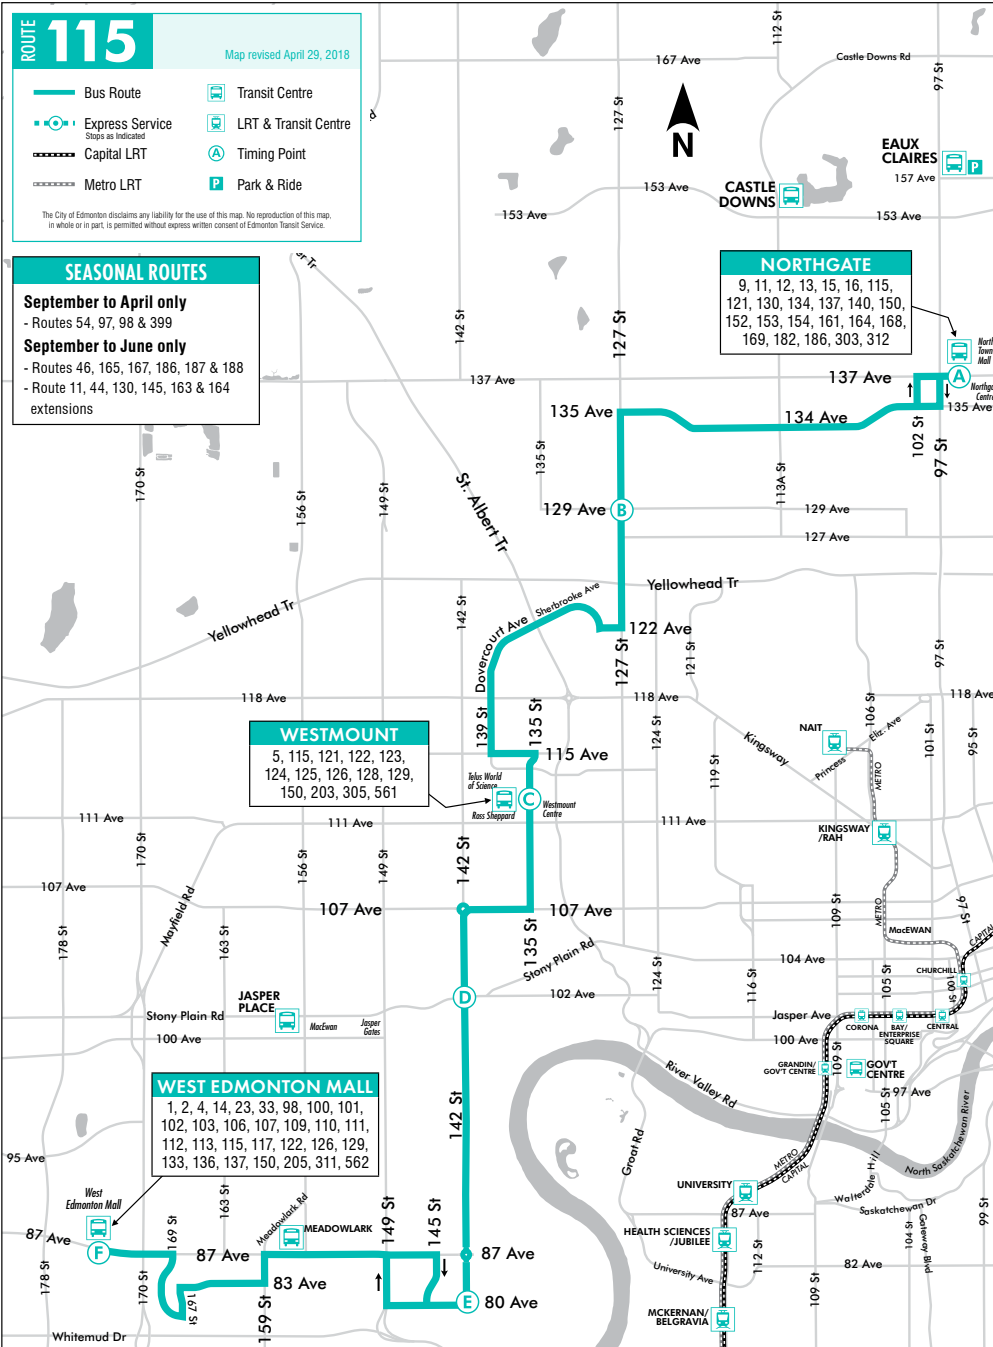

- /takeETS
- @edmontontransit
- ETS Connect
- /takeETSalert

All ETS routes are accessible and all buses are equipped with bike racks except for community and regional buses.

ROUTE 115 150

West Edmonton Mall
Westmount
Northgate

West Edmonton Mall
Jasper Place
Westmount
Northgate
Eaux Claires

REVISED SEPTEMBER 1, 2019

takeETS.com **ETS**

ROUTE 115						MONDAY TO FRIDAY							
Northgate to West Edmonton Mall						West Edmonton Mall to Northgate							
Northgate TC	Westmount TC	142 St 109 Av	142 St 101A Av	142 St 80 Av	West Edm Mall TC	West Edm Mall TC	142 St 80 Av	Westmount TC	127 St 129 Av	Northgate TC	138 St 111 Av	136 St 111 Av	
A	C		D	E	F	F	E	C	B	A			
						7:41	7:57				8:14	S	
						7:56	8:12				8:29	S	
						7:56						8:35	S
						8:02	8:18				8:35	S	
						8:07	8:23				8:40	S	
						8:10	8:26				8:43	S	
						8:11	8:27				8:44	S	
						8:11	8:27				8:44	S	
		3:36	3:38	3:43	4:06	S							
		3:44	3:46	3:51	4:14	S							
		3:49	3:51	3:56	4:19	S							
6:30	6:59		7:07	7:12	7:25		6:28	6:41	6:59	7:14	7:27		
7:30	7:59		8:07	8:12	8:25		7:28	7:41	7:59	8:14	8:27		
8:30	8:59		9:07	9:12	9:25		8:28	8:41	8:59	9:14	9:27		
9:30	9:59		10:07	10:12	10:25		9:28	9:41	9:59	10:14	10:27		
						10:28	10:41	10:59	11:14	11:27			