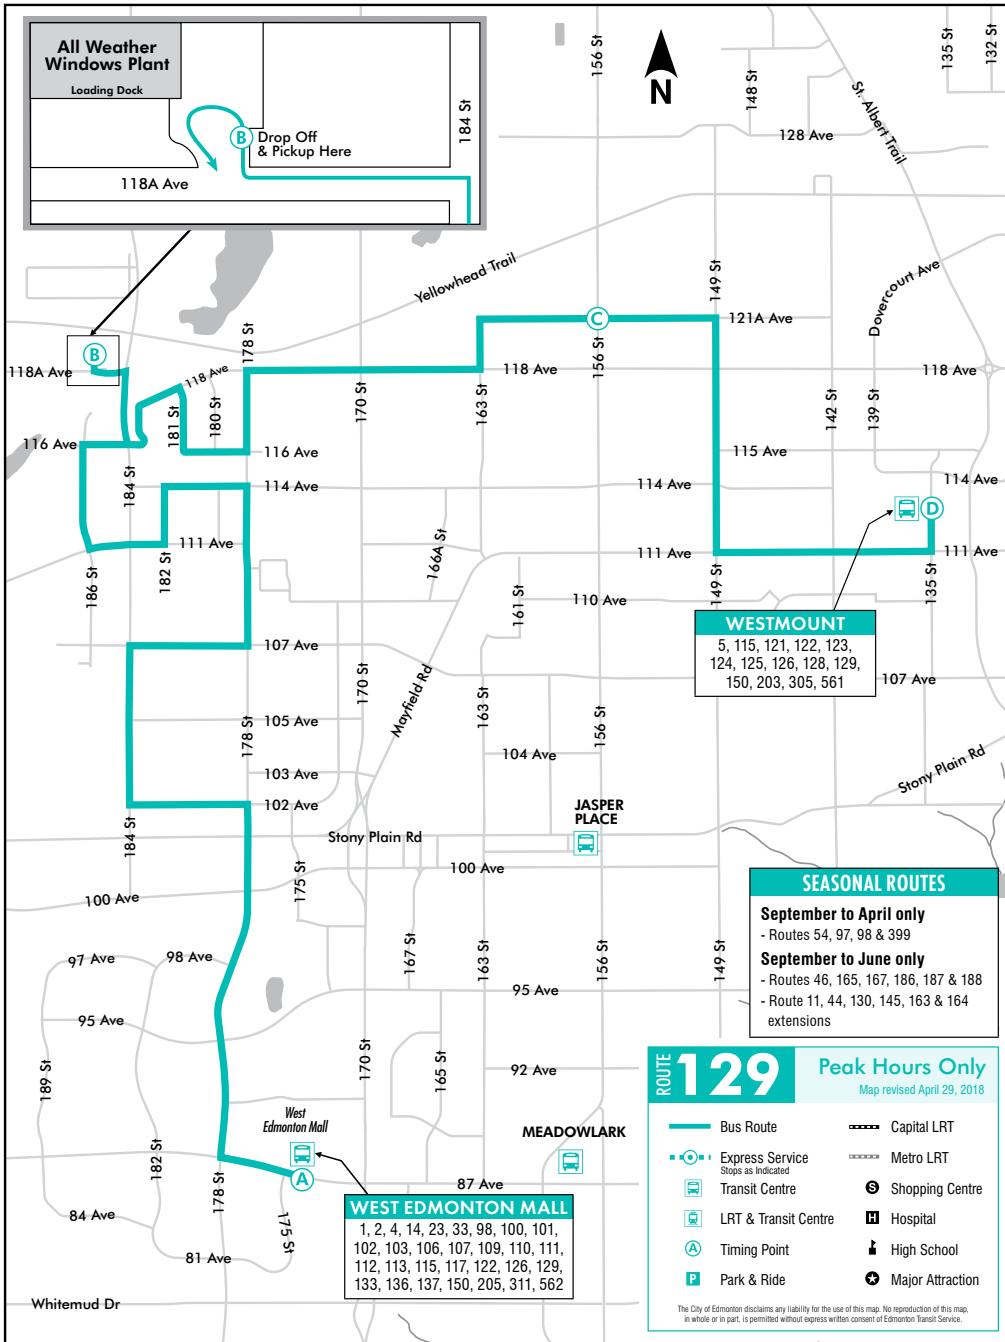

ROUTE 129		MONDAY TO FRIDAY									
West Edmonton Mall to Westmount					Westmount to West Edmonton Mall						
West Edm Mall TC	All Weather Windows	All Weather Windows	156 St 121A Av	Westmount TC	Westmount TC	156 St 121A Av	All Weather Windows	All Weather Windows	West Edm Mall TC		
A	B	B	C	D	D	C	B	B	A		
5:43	6:06	6:07	6:20	6:30	6:03	6:12	6:24	6:25	6:50		
6:13	6:36	6:37	6:50	7:00	6:33	6:42	6:54	6:55	7:20		
6:43	7:06	7:07	7:20	7:30	7:03	7:12	7:24	7:25	7:50		
7:13	7:36	7:37	7:50	8:00	7:33	7:42	7:54	7:55	8:20		
7:43	8:06	8:07	8:20	8:30	8:03	8:12	8:24	8:25	8:50		
8:13	8:36	8:37	8:50	9:00	8:33	8:42	8:54	8:55	9:20		
8:43	9:06	9:07	9:20	9:30							
2:51	3:13	3:14	3:29	3:42							
3:21	3:43	3:44	3:59	4:12							
3:51	4:13	4:14	4:29	4:42	3:37	3:47	3:59	4:00	4:28		
4:21	4:43	4:44	4:59	5:12	4:07	4:17	4:29	4:30	4:58		
4:51	5:13	5:14	5:29	5:42	4:37	4:47	4:59	5:00	5:28		
5:21	5:43	5:44	5:59	6:12	5:07	5:17	5:29	5:30	5:58		
					5:37	5:47	5:59	6:00	6:28		

Bold Text represents P.M. time

TC = Transit Centre

C=Community Bus

Subject to change without notice

TIMING POINTS