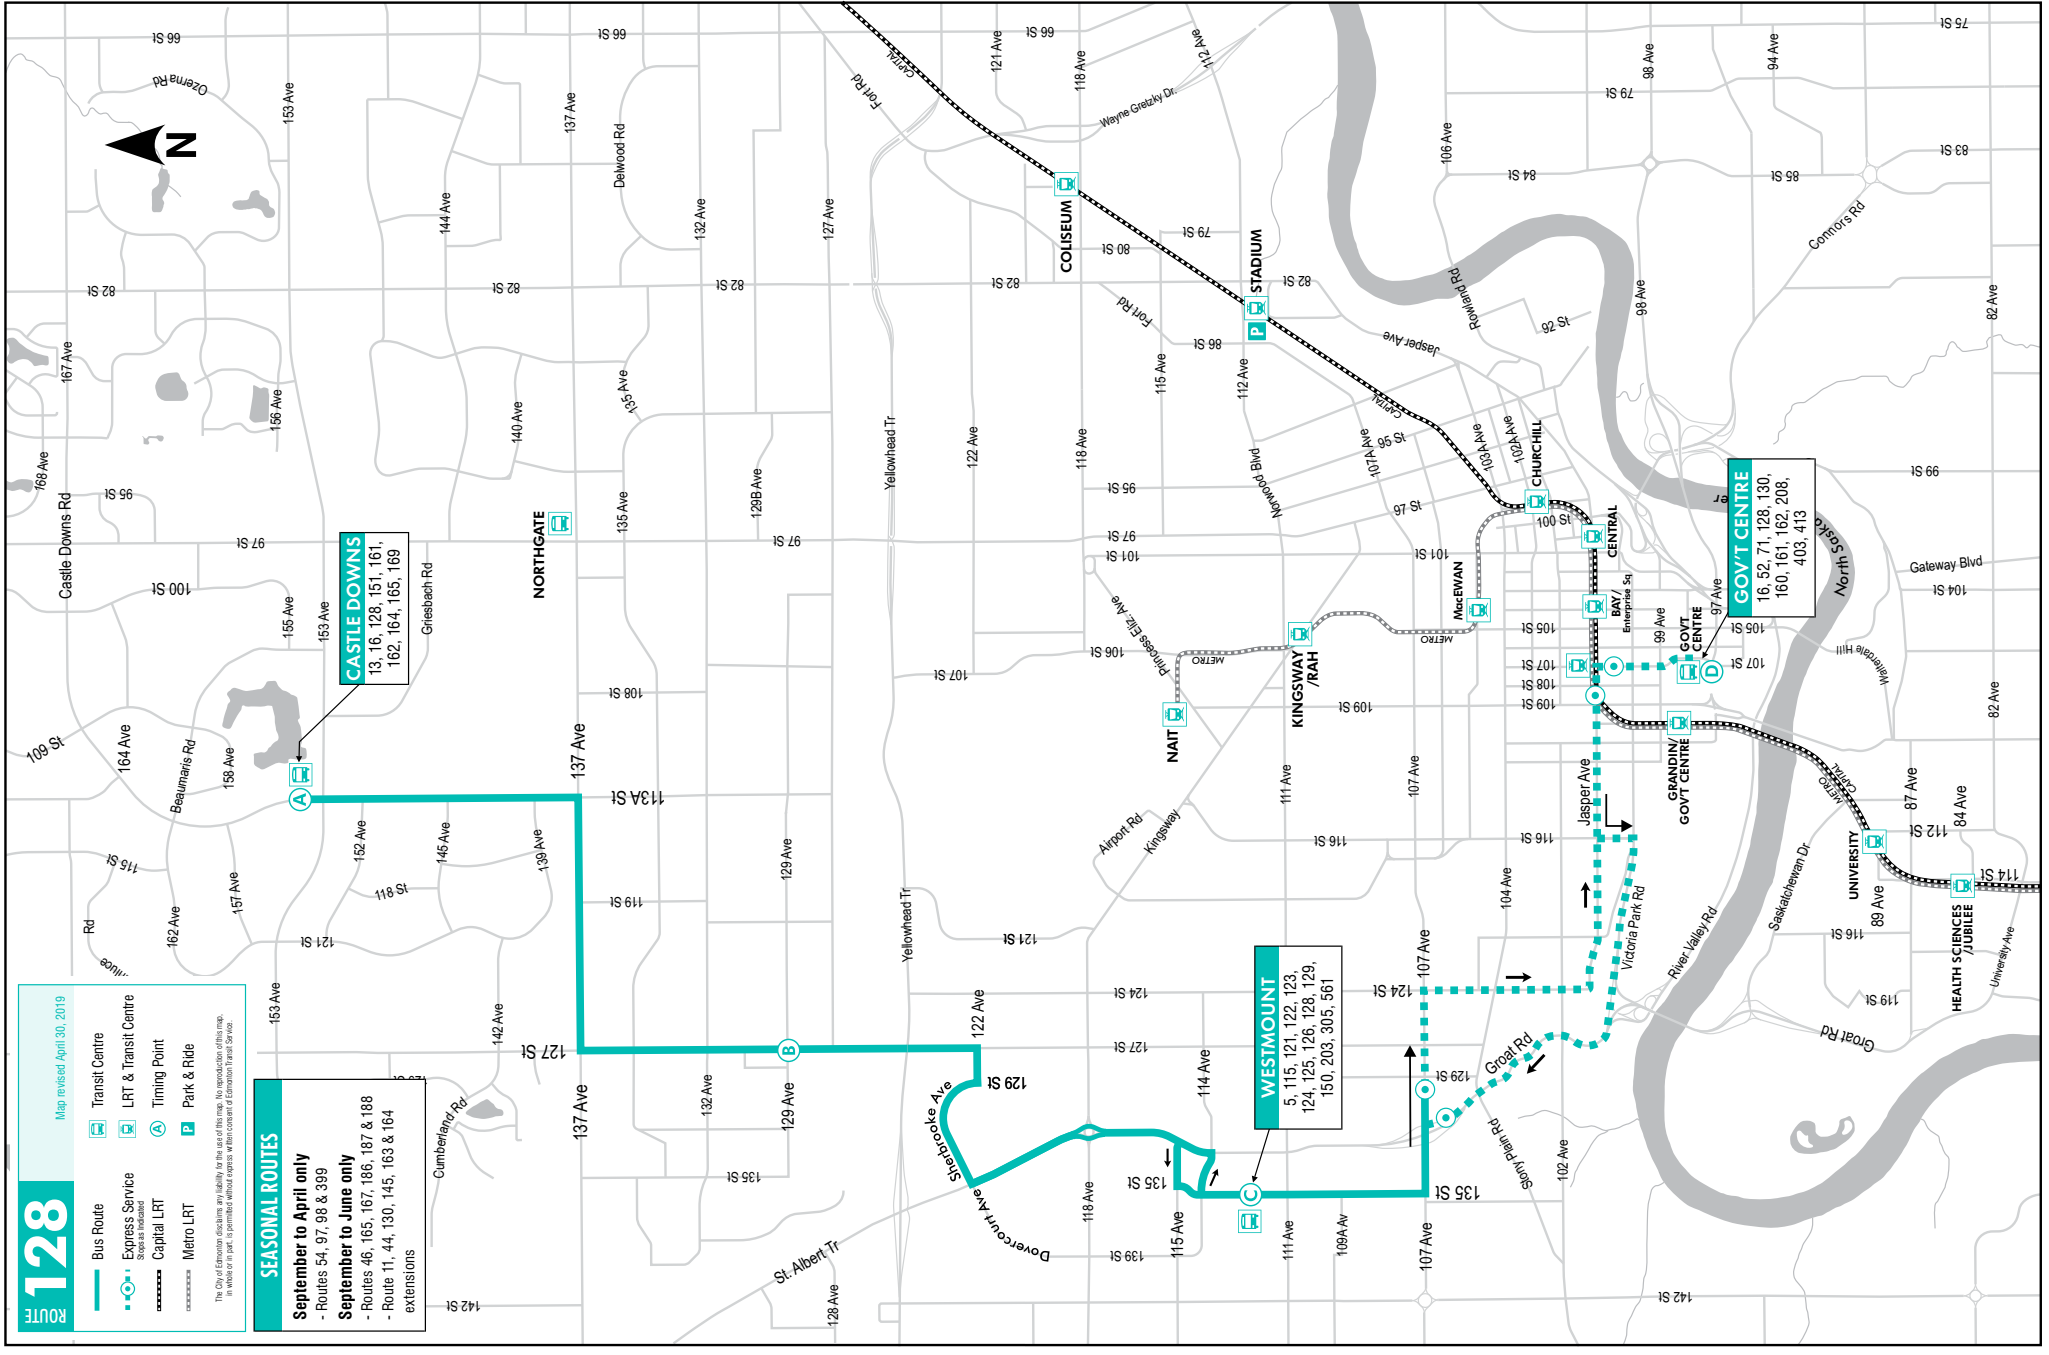

- Bus Route
- Express Service
  Some are truncated
- Capital LRT
- Metro LRT
- Transit Centre
- LRT & Transit Centre
- Timing Point
- Park & Ride

SEASONAL ROUTES

September to April only

- Routes 54, 97, 98 & 399

September to June only

- Routes 46, 165, 167, 186, 187 & 188

- Route 11, 44, 130, 145, 163 & 164

extensions

CASTLE DOWNS
13, 16, 128, 151, 161,
162, 164, 165, 169

WESTMOUNT
5, 115, 121, 122, 123,
124, 125, 126, 128, 129,
150, 203, 305, 561

GOV'T CENTRE
16, 52, 71, 128, 130,
160, 161, 162, 208,
403, 413