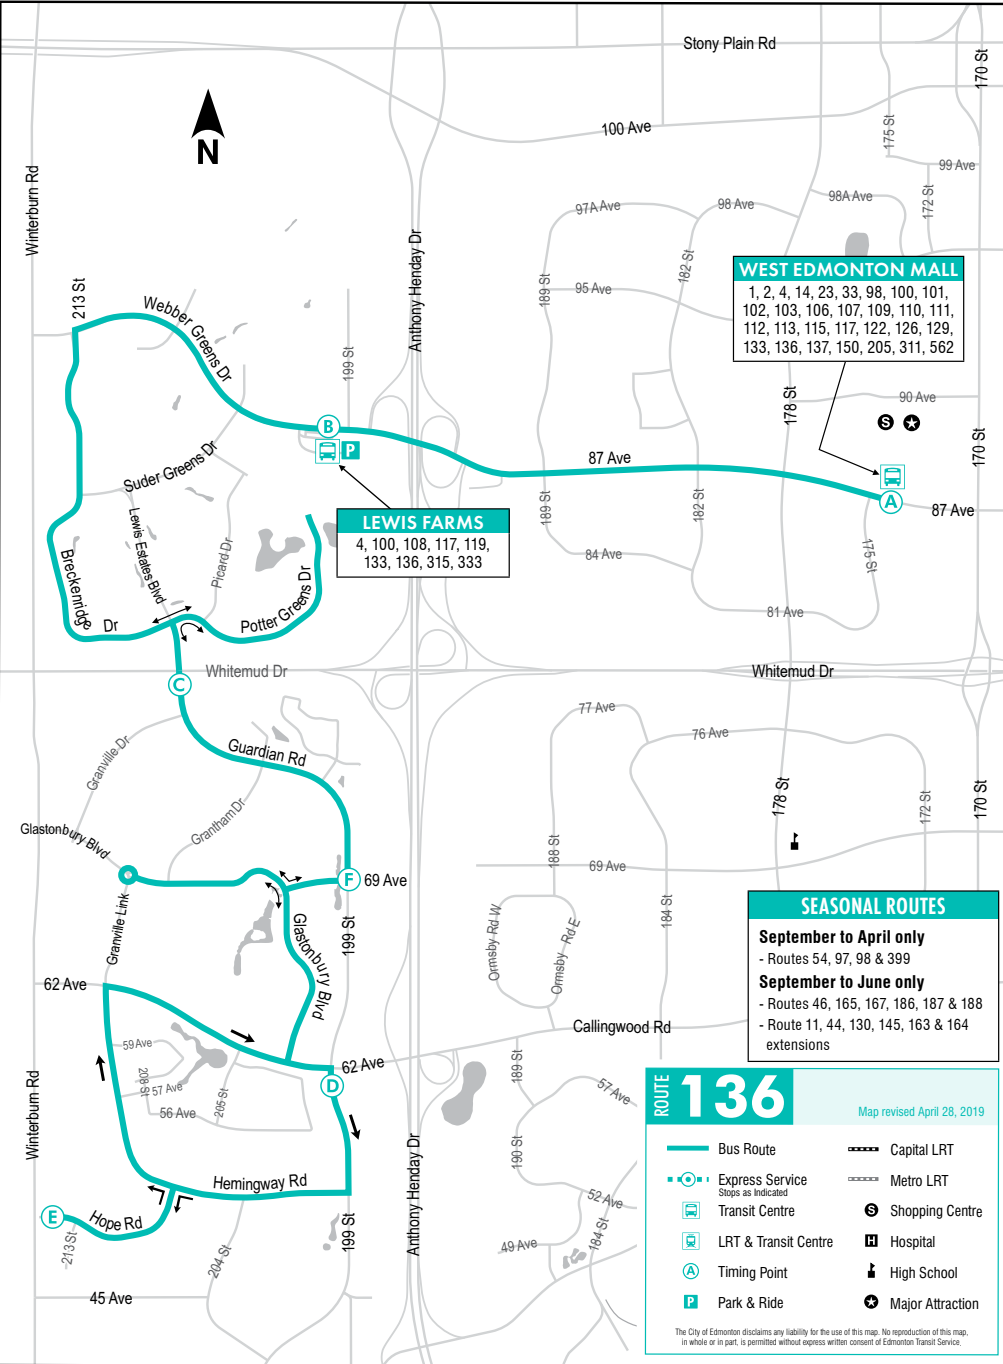

ROUTE 136 **MONDAY TO FRIDAY**

West Edmonton Mall to The Hamptons							The Hamptons to West Edmonton Mall					
West Edm Mall TC	Lewis Farms TC	Lewis Farms TC	Guardian Rd 79 Av	199 St 62 Av	199 St 62 Av	215 St Hope Rd	215 St Hope Rd	199 St 69 Av	Guardian Rd Whitemud Dr	Lewis Farms TC	Lewis Farms TC	West Edm Mall TC
A	B	B	C	D	D	E	E	F	C	B	B	A
6:28	6:35	6:36	6:51	6:58	6:58	7:03	6:33	6:44	6:46	7:01	7:02	7:10
6:58	7:05	7:06	7:21	7:28	7:28	7:33	7:03	7:14	7:16	7:31	7:32	7:40
7:28	7:35	7:36	7:51	7:58	7:58	8:03	8:03	8:14	8:16	8:31	8:32	8:40
7:58	8:05	8:06	8:21	8:28	8:28	8:33	8:33	8:44	8:46	9:01	9:02	9:10
8:28	8:35	8:36	8:51	8:58	8:58	9:03	9:03	9:14	9:16	9:31	9:32	9:40
8:58	9:05	9:06	9:21	9:28	9:28	9:33	9:33	9:44	9:46	10:01	10:02	10:10
9:28	9:35	9:36	9:51	9:58	9:58	10:03	10:03	10:14	10:16	10:31	10:32	10:40
9:58	10:05	10:06	10:21	10:28	10:28	10:33	10:33	10:44	10:46	11:01	11:02	11:10
10:28	10:35	10:36	10:51	10:58	10:58	11:03	11:03	11:14	11:16	11:31	11:32	11:40
11:28	11:35	11:36	11:51	11:58	11:58	12:03	12:03	12:14	12:16	12:31	12:32	12:40

ROUTE 136 **SATURDAY**

5:28	5:35	5:36	5:51	5:58	5:58	6:03	6:03	6:14	6:16	6:31	6:32	6:40
5:58	6:05	6:06	6:21	6:28	6:28	6:33	6:33	6:44	6:46	7:01	7:02	7:10
6:28	6:35	6:36	6:51	6:58	6:58	7:03	7:03	7:14	7:16	7:31	7:32	7:40
6:58	7:05	7:06	7:21	7:28	7:28	7:33	7:33	7:44	7:46	8:01	8:02	8:10
7:28	7:35	7:36	7:51	7:58	7:58	8:03	8:03	8:14	8:16	8:31	8:32	8:40
7:58	8:05	8:06	8:21	8:28	8:28	8:33	8:33	8:44	8:46	9:01	9:02	9:10
8:28	8:35	8:36	8:51	8:58	8:58	9:03	9:03	9:14	9:16	9:31	9:32	9:40
8:58	9:05	9:06	9:21	9:28	9:28	9:33	9:33	9:44	9:46	10:01	10:02	10:10
8:58	9:05	9:06	9:21	9:28	9:28	9:33	9:33	9:44	9:46	10:01	10:02	10:10
9:28	9:35	9:36	9:51	9:58	9:58	10:03	10:03	10:14	10:16	10:31	10:32	10:40
9:58	10:05	10:06	10:21	10:28	10:28	10:33	10:33	10:44	10:46	11:01	11:02	11:10
10:28	10:35	10:36	10:51	10:58	10:58	11:03	11:03	11:14	11:16	11:31	11:32	11:40
11:28	11:35	11:36	11:51	11:58	11:58	12:03	12:03	12:14	12:16	12:31	12:32	12:40

ROUTE 136 **SUNDAY**

6:28	6:35	6:36	6:51	6:58	6:58	7:03	7:03	7:14	7:16	7:31	7:32	7:40
6:58	7:05	7:06	7:21	7:28	7:28	7:33	7:33	7:44	7:46	8:01	8:02	8:10
7:28	7:35	7:36	7:51	7:58	7:58	8:03	8:03	8:14	8:16	8:31	8:32	8:40
7:58	8:05	8:06	8:21	8:28	8:28	8:33	8:33	8:44	8:46	9:01	9:02	9:10
8:28	8:35	8:36	8:51	8:58	8:58	9:03	9:03	9:14	9:16	9:31	9:32	9:40
8:58	9:05	9:06	9:21	9:28	9:28	9:33	9:33	9:44	9:46	10:01	10:02	10:10
6:28	6:35	6:36	6:51	6:58	6:58	7:03	7:03	7:14	7:16	7:31	7:32	7:40
6:58	7:05	7:06	7:21	7:28	7:28	7:33	7:33	7:44	7:46	8:01	8:02	8:10
7:28	7:35	7:36	7:51	7:58	7:58	8:03	8:03	8:14	8:16	8:31	8:32	8:40
7:58	8:05	8:06	8:21	8:28	8:28	8:33	8:33	8:44	8:46	9:01	9:02	9:10
8:28	8:35	8:36	8:51	8:58	8:58	9:03	9:03	9:14	9:16	9:31	9:32	9:40
9:28	9:35	9:36	9:51	9:58	9:58	10:03	10:03	10:14	10:16	10:31	10:32	10:40
10:28	10:35	10:36	10:51	10:58	10:58	11:03	11:03	11:14	11:16	11:31	11:32	11:40
11:28	11:35	11:36	11:51	11:58	11:58	12:03	12:03	12:14	12:16	12:31	12:32	12:40

Bold Text represents P.M. time TC = Transit Centre C=Community Bus Subject to change without notice