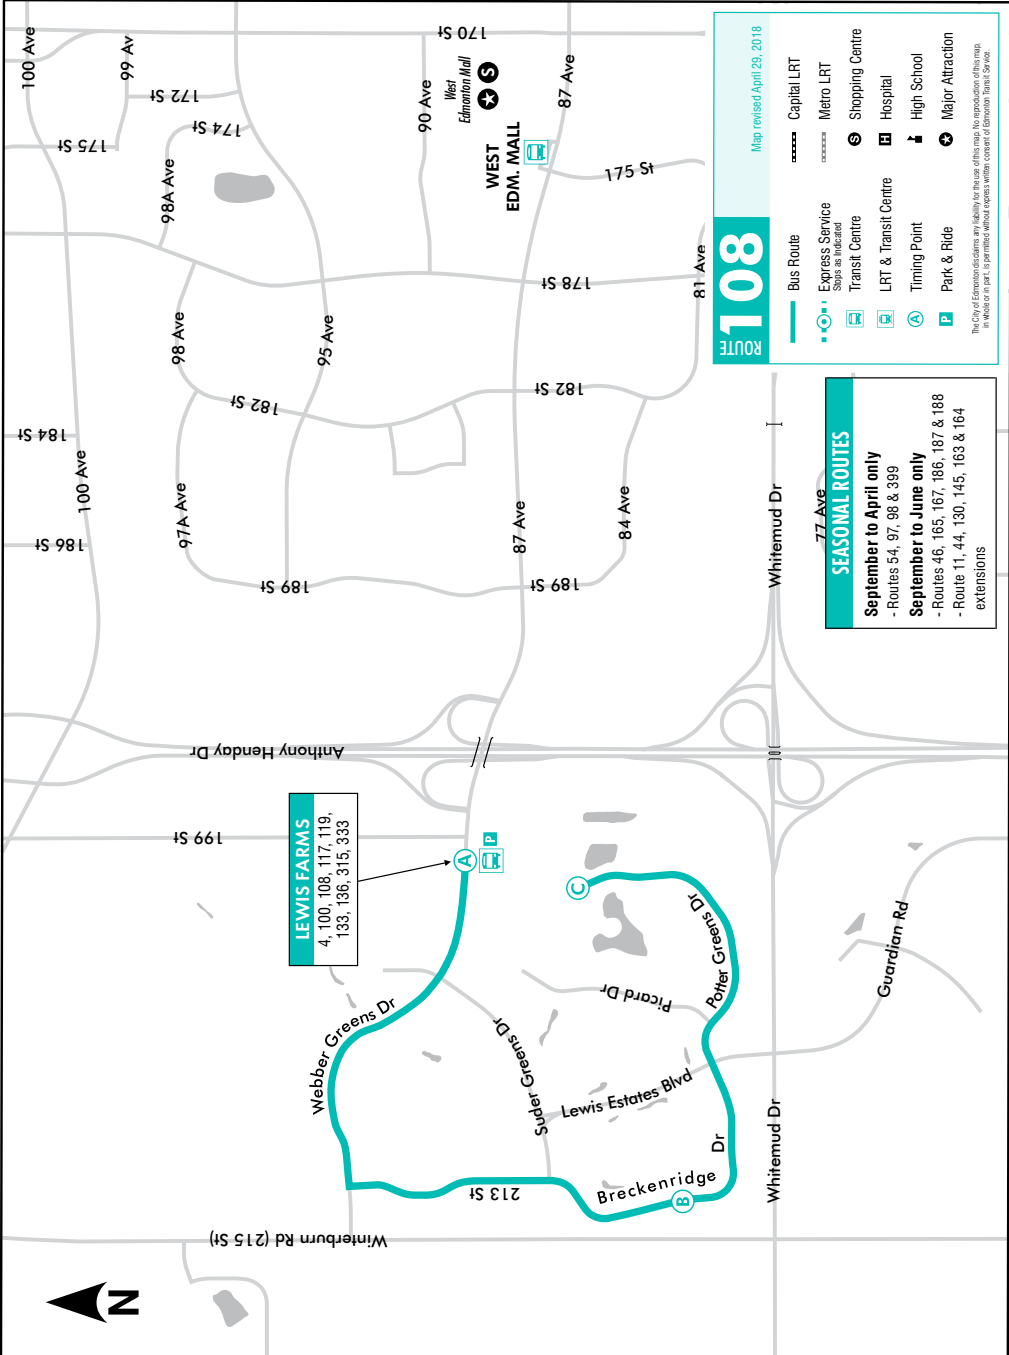

REVISED APRIL 28, 2019

ETS

takeETS.com

ETS

ROUTE 108 MONDAY TO FRIDAY

Lewis Farms to Potter Greens			Potter Greens to Lewis Farms																	
Lewis Farms TC	Breckenridge Dr Breckenridge Court	Potter Greens Dr The Fairways	Potter Greens Dr The Fairways	Breckenridge Dr Breckenridge Bay	Lewis Farms TC															
A	B	C	C	B	A															
			5:47	5:51	6:00															
			6:17	6:21	6:30															
6:33	6:40	6:47	6:47	6:51	7:00															
7:03	7:10	7:17	7:17	7:21	7:30															
			7:32	7:36	7:45															
7:33	7:40	7:47	7:47	7:51	8:00															
8:03	8:10	8:17	8:17	8:21	8:30															
8:33	8:40	8:47	8:47	8:51	9:00															
9:03	9:10	9:17	9:17	9:21	9:30															
9:33	9:40	9:47	9:47	9:51	10:00															
10:03	10:10	10:17	10:17	10:21	10:30															
10:33	10:40	10:47	10:47	10:51	11:00															
11:03	11:10	11:17	11:17	11:21	11:30															
11:33	11:40	11:47	11:47	11:51	12:00															
12:03	12:10	12:17	12:17	12:21	12:30															
12:33	12:40	12:47	12:47	12:51	1:00															
1:03	1:10	1:17	1:17	1:21	1:30															
1:33	1:40	1:47	1:47	1:51	2:00															
2:03	2:10	2:17	2:17	2:21	2:30															
2:33	2:40	2:47	2:47	2:51	3:00															
3:05	3:12	3:19	3:19	3:23	3:32															
3:35	3:42	3:49	3:49	3:53	4:02															
3:50	3:57	4:04	4:04	4:08	4:17															
4:05	4:12	4:19	4:19	4:23	4:32															
4:20	4:27	4:34	4:34	4:38	4:47															
4:50	4:57	5:04	5:04	5:08	5:17															
5:20	5:27	5:34	5:34	5:38	5:47															
5:50	5:57	6:04	6:04	6:08	6:16															
6:22	6:29	6:36	6:36	6:40	6:47															