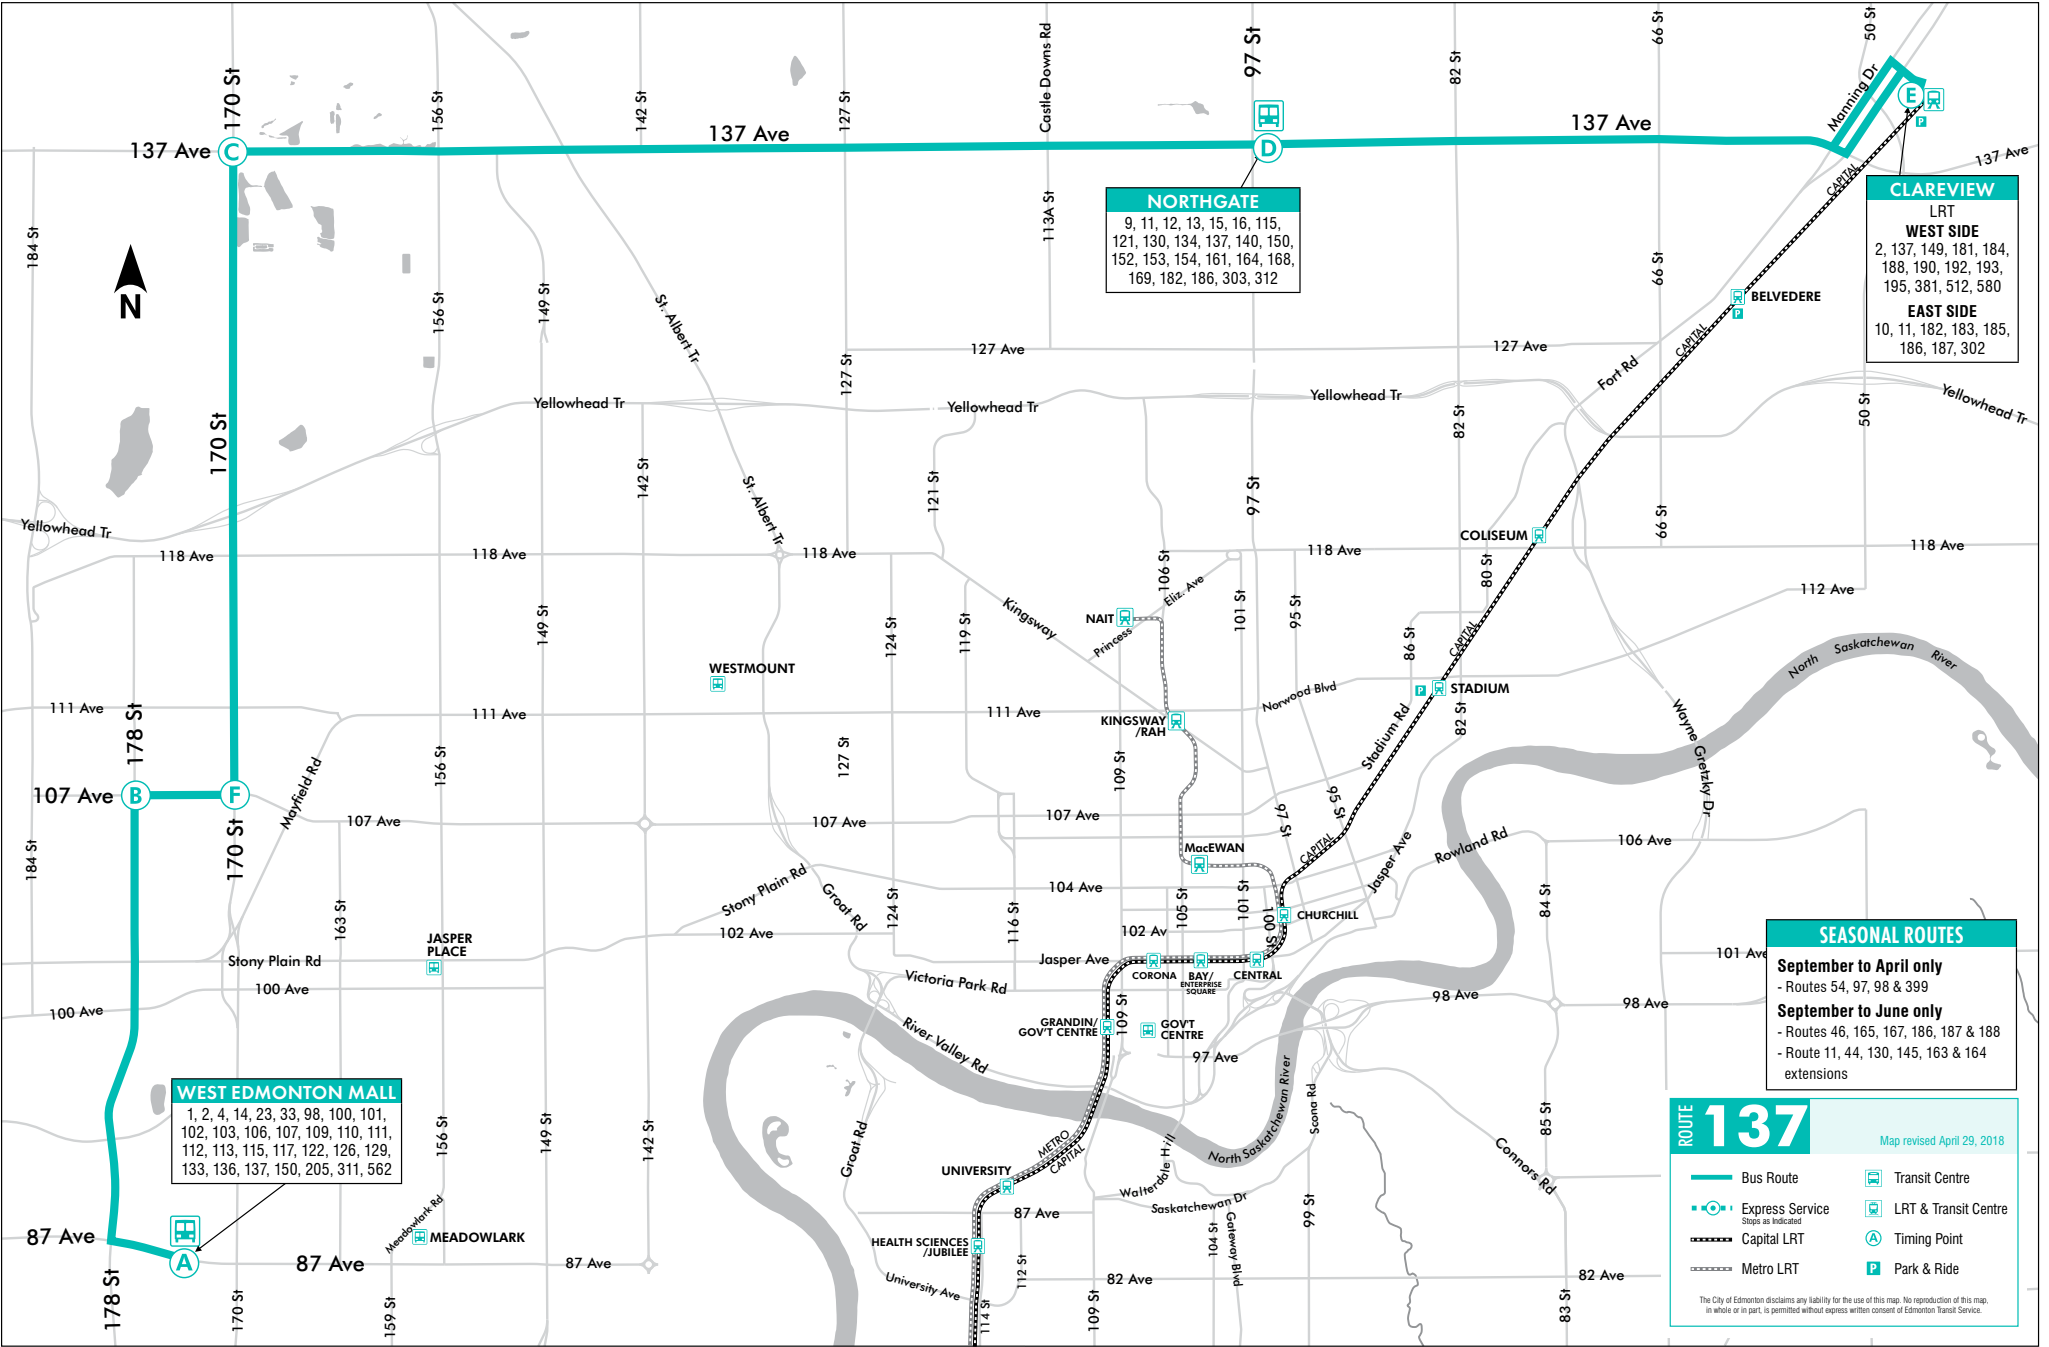

- [/takeETS](#)
- [@edmontontransit](#)
- [ETS Connect](#)
- [/takeETSalert](#)

All ETS routes are accessible and all buses are equipped with bike racks except for community and regional buses.

ROUTE 137

West Edmonton Mall
Northwest Industrial
Northgate
Clareview

REVISED SEPTEMBER 1, 2019

takeETS.com **ETS**

WEST EDMONTON MALL
 1, 2, 4, 14, 23, 33, 98, 100, 101, 102, 103, 106, 107, 109, 110, 111, 112, 113, 115, 117, 122, 126, 129, 133, 136, 137, 150, 205, 311, 562

NORTHGATE
 9, 11, 12, 13, 15, 16, 115, 121, 130, 134, 137, 140, 150, 152, 153, 154, 161, 164, 168, 169, 182, 186, 303, 312

CLAREVIEW
LRT WEST SIDE
 2, 137, 149, 181, 184, 188, 190, 192, 193, 195, 381, 512, 580
EAST SIDE
 10, 11, 182, 183, 185, 186, 187, 302

SEASONAL ROUTES
September to April only
 - Routes 54, 97, 98 & 399
September to June only
 - Routes 46, 165, 167, 186, 187 & 188
 - Route 11, 44, 130, 145, 163 & 164 extensions

ROUTE 137 Map revised April 29, 2018