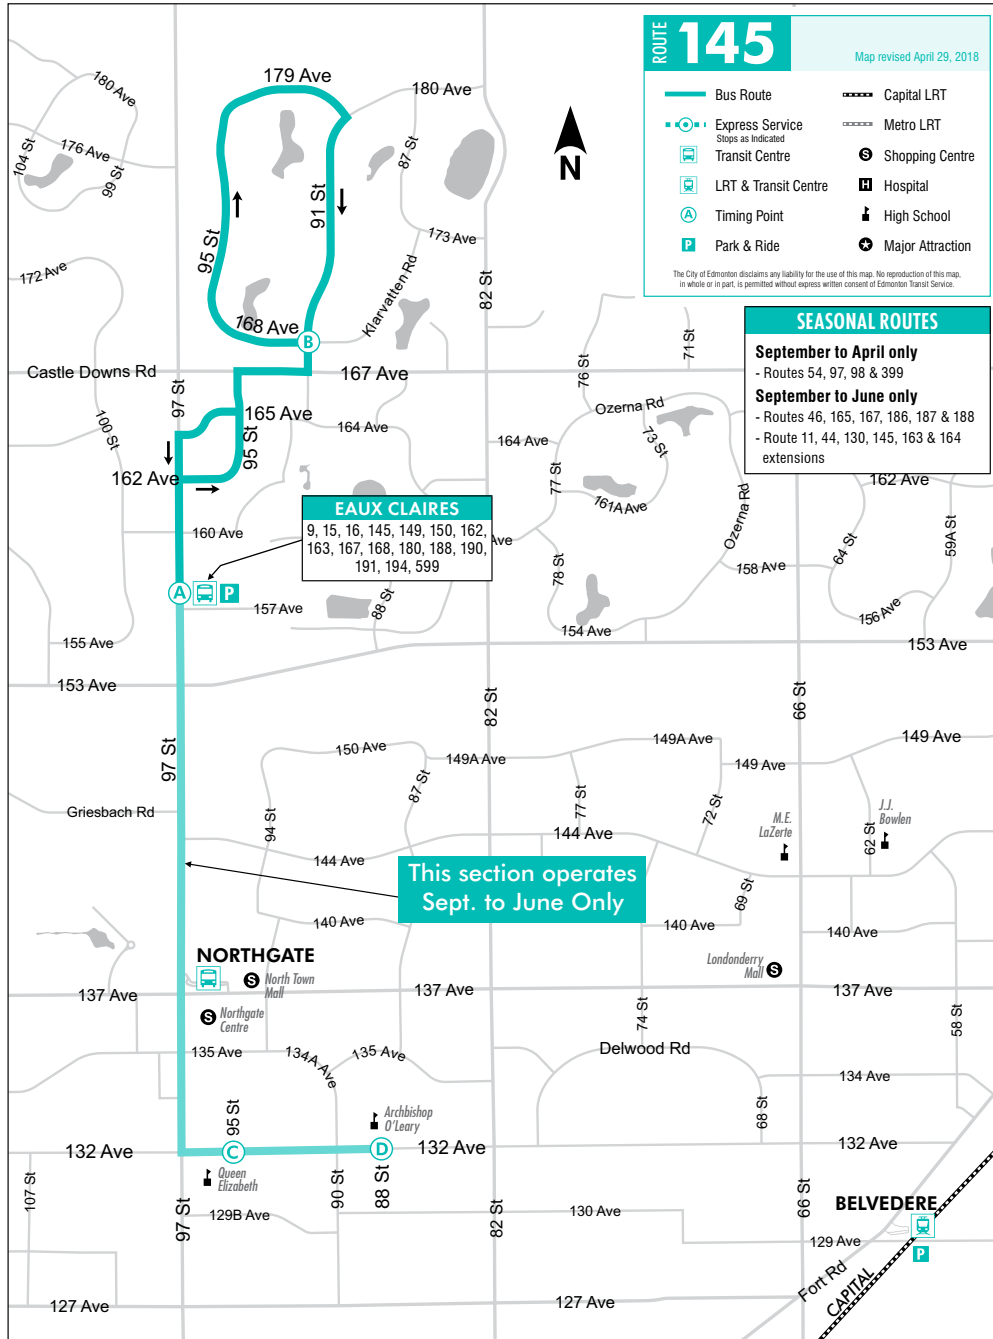

Eaux Claires to Lago Lindo to Eaux Claires							Eaux Claires to Lago Lindo to Eaux Claires						
88A St 144 Av	88 St 132 Av	Eaux Claires TC	91 St 168 Av	91 St 168 Av	91 St 168 Av	Eaux Claires TC	Eaux Claires TC	95 St 132 Av	88 St 132 Av	87 St 144 Av	91 St 168 Av	109 St 164 Av	Eaux Claires TC
		5:29	5:35			5:35							5:50
		5:59	6:05			6:05							6:20
		6:29	6:35			6:35							6:50
		6:44	6:50			6:50							7:05
		6:59	7:05			7:05							7:20
		7:22	7:28			7:28	7:43	7:43	7:52	7:57	S		
		7:29	7:35			7:35	7:50	7:50	7:59	8:04	S	8:05	S
		7:44	7:50			7:40	7:55	7:55	8:14	8:19	S		
		7:59	8:05			8:05	8:05	8:14	8:19	8:49	S		
		8:14	8:20			8:12	8:35	8:35	8:44	8:49	S	8:20	8:30
		8:27	8:33			8:20	8:35	8:35	8:44	8:49	S		
		8:57	9:03			8:33	every	30 minutes	until				8:48
		11:27	11:33			and	every	30 minutes	until				11:48
		12:09	12:15			11:33							12:30
		12:39	12:45			12:15							1:00
		1:09	1:15			12:45							1:30
		1:39	1:45			1:15							2:00
		2:09	2:15			1:45							2:30
		2:39	2:45			2:15							3:00
		3:09	3:15			2:45							3:30
3:08		3:13	3:19	3:29	S	3:15							3:30
		3:16	3:22			3:16							3:37
	3:08	3:18	S			3:22							3:49
		3:28	3:34			3:22							4:15
		3:43	3:49			3:34							4:45
3:38		3:54	4:00	3:59	S	4:00							5:00
		4:24	4:30			4:30							5:15
		4:39	4:45			4:45							5:30
		4:54	5:00			5:00							5:45
		5:09	5:15			5:15							6:10
		5:24	5:30			5:30							6:40
		5:49	5:55			5:55							9:40
		6:19	6:25			6:25							9:40
		9:49	9:55			9:55							10:10
						6:25 and 9:25	every	30 minutes	until				

Bold Text represents P.M. time   S = Trip operates on school days only   TC = Transit Centre   C=Community Bus   Subject to change without notice