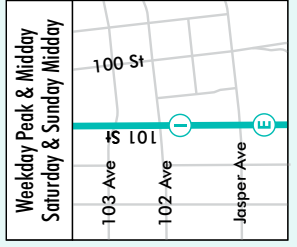

SEASONAL ROUTES

- **September to April only**
  - Routes 54, 97, 98 & 399
- **September to June only**
  - Routes 46, 165, 167, 168, 187 & 188
  - Route 11, 44, 130, 145, 163 & 164 extensions