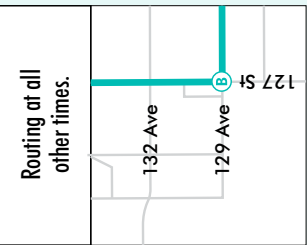

SEASONAL ROUTES

- **September to April only**
  - Routes 54, 97, 98 & 399
- **September to June only**
  - Routes 46, 165, 167, 168, 187 & 188
  - Route 11, 44, 130, 145, 163 & 164 extensions