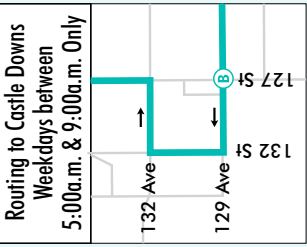

SEASONAL ROUTES

- **September to April only**
  - Routes 54, 97, 98 & 399
- **September to June only**
  - Routes 46, 165, 167, 168, 187 & 188
  - Route 11, 44, 130, 145, 163 & 164 extensions