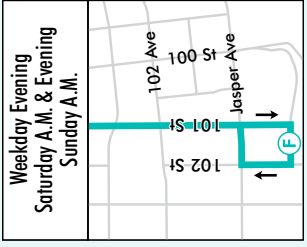

SEASONAL ROUTES

- **September to April only**
  - Routes 54, 97, 98 & 399
- **September to June only**
  - Routes 46, 165, 167, 168, 187 & 188
  - Route 11, 44, 130, 145, 163 & 164 extensions