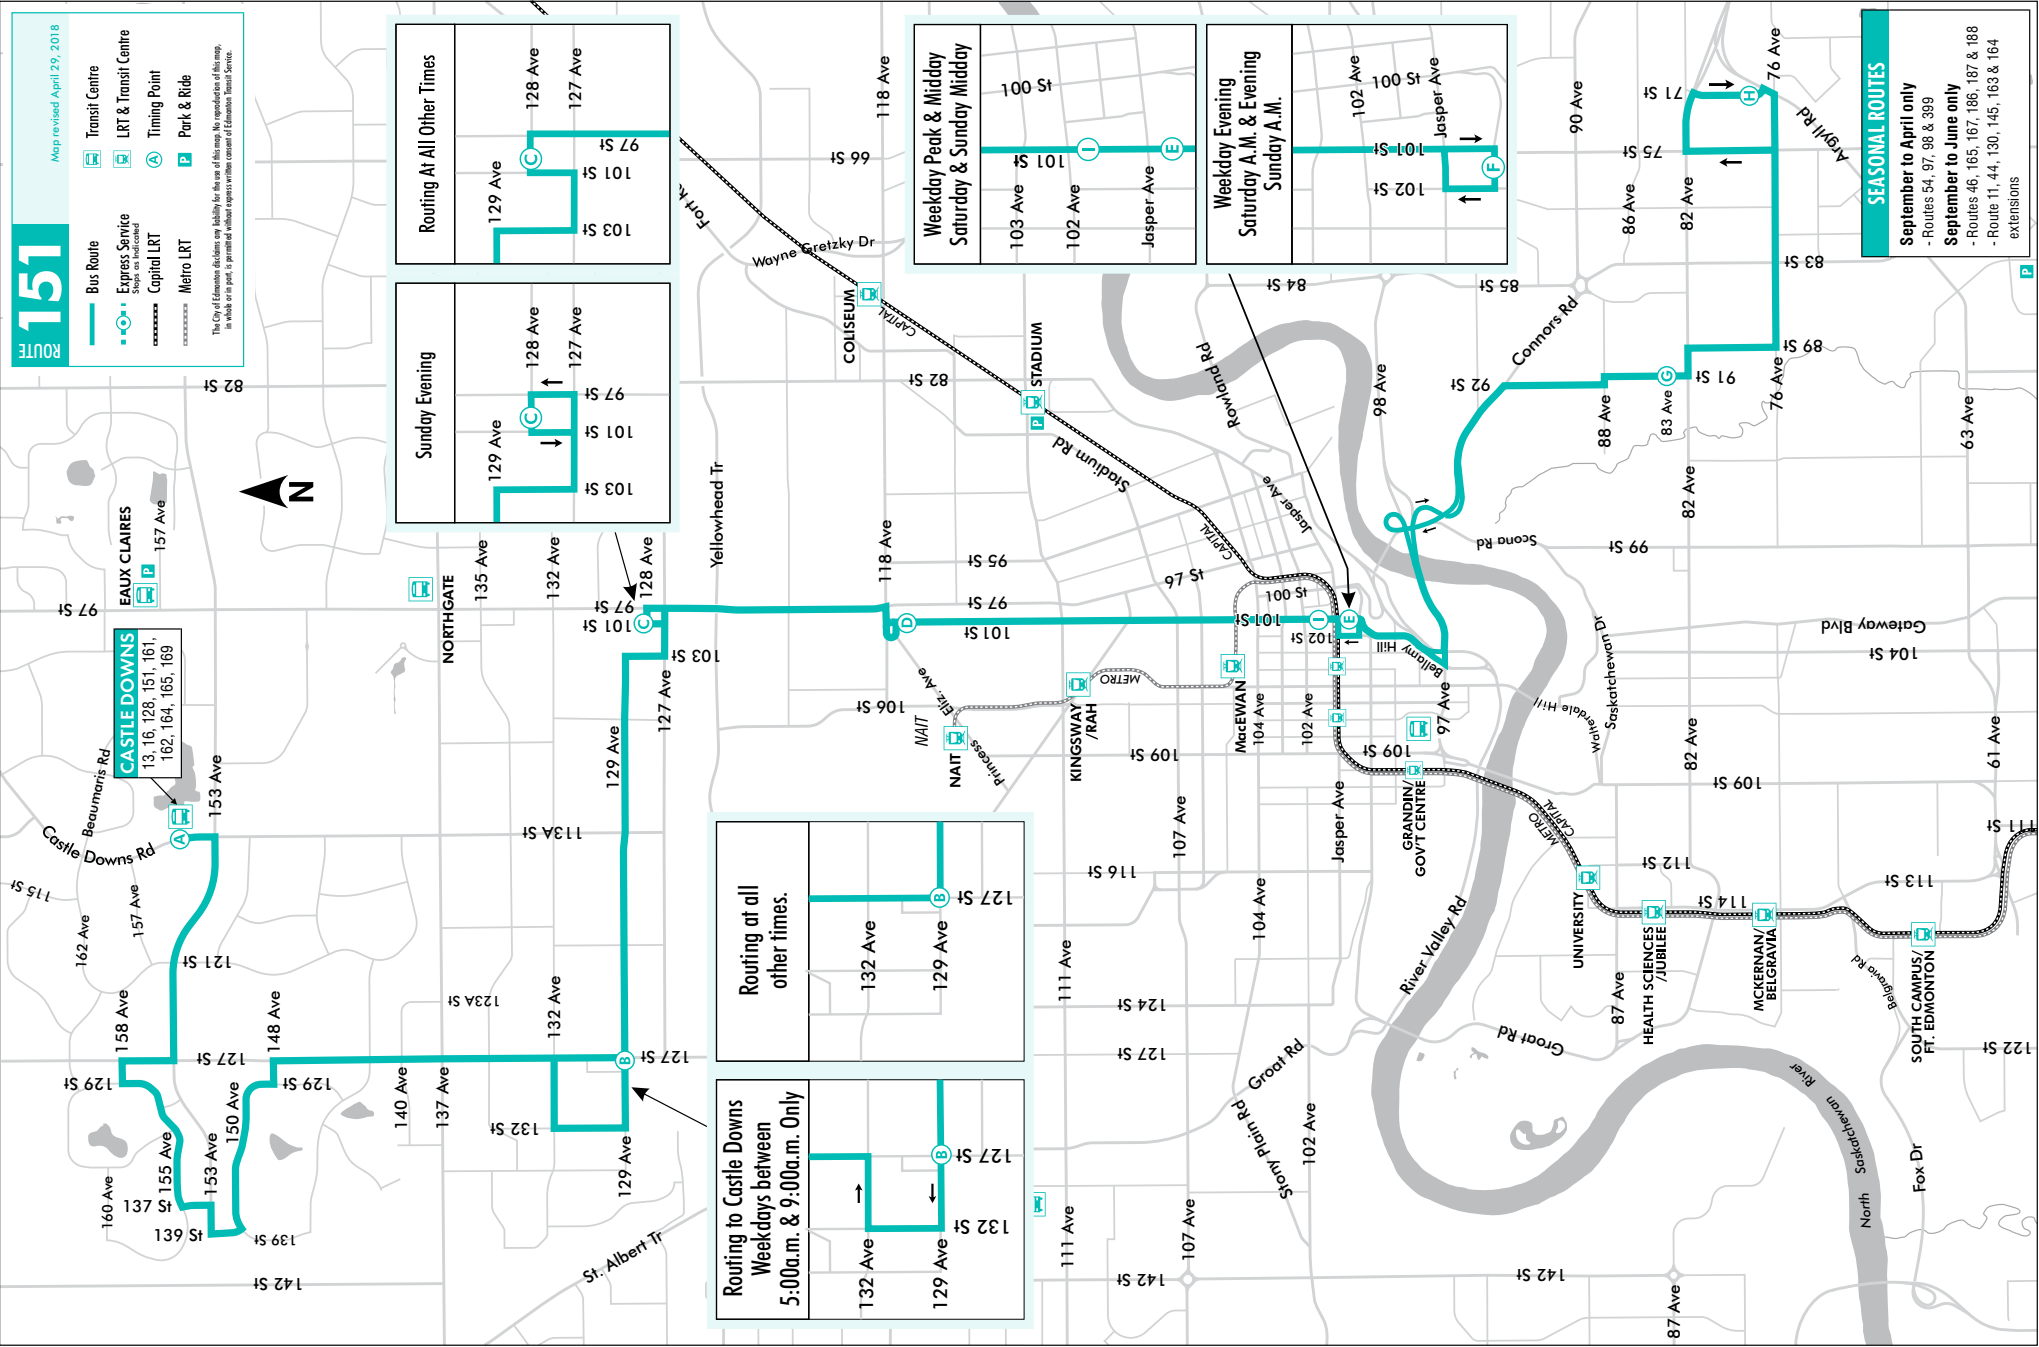

151

Map revised April 29, 2018

- Bus Route
- Express Service
- Capital LRT
- Metro LRT
- Transit Centre
- LRT & Transit Centre
- Timing Point
- Park & Ride

CASTLE DOWNS
13, 16, 128, 151, 161, 162, 164, 165, 169