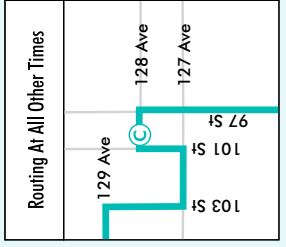

SEASONAL ROUTES

- **September to April only**
  - Routes 54, 97, 98 & 399
- **September to June only**
  - Routes 46, 165, 167, 168, 187 & 188
  - Route 11, 44, 130, 145, 163 & 164 extensions