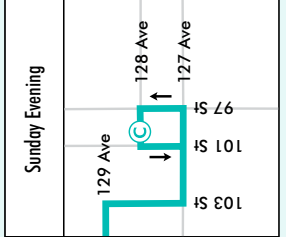

SEASONAL ROUTES

- **September to April only**
  - Routes 54, 97, 98 & 399
- **September to June only**
  - Routes 46, 165, 167, 168, 187 & 188
  - Route 11, 44, 130, 145, 163 & 164 extensions