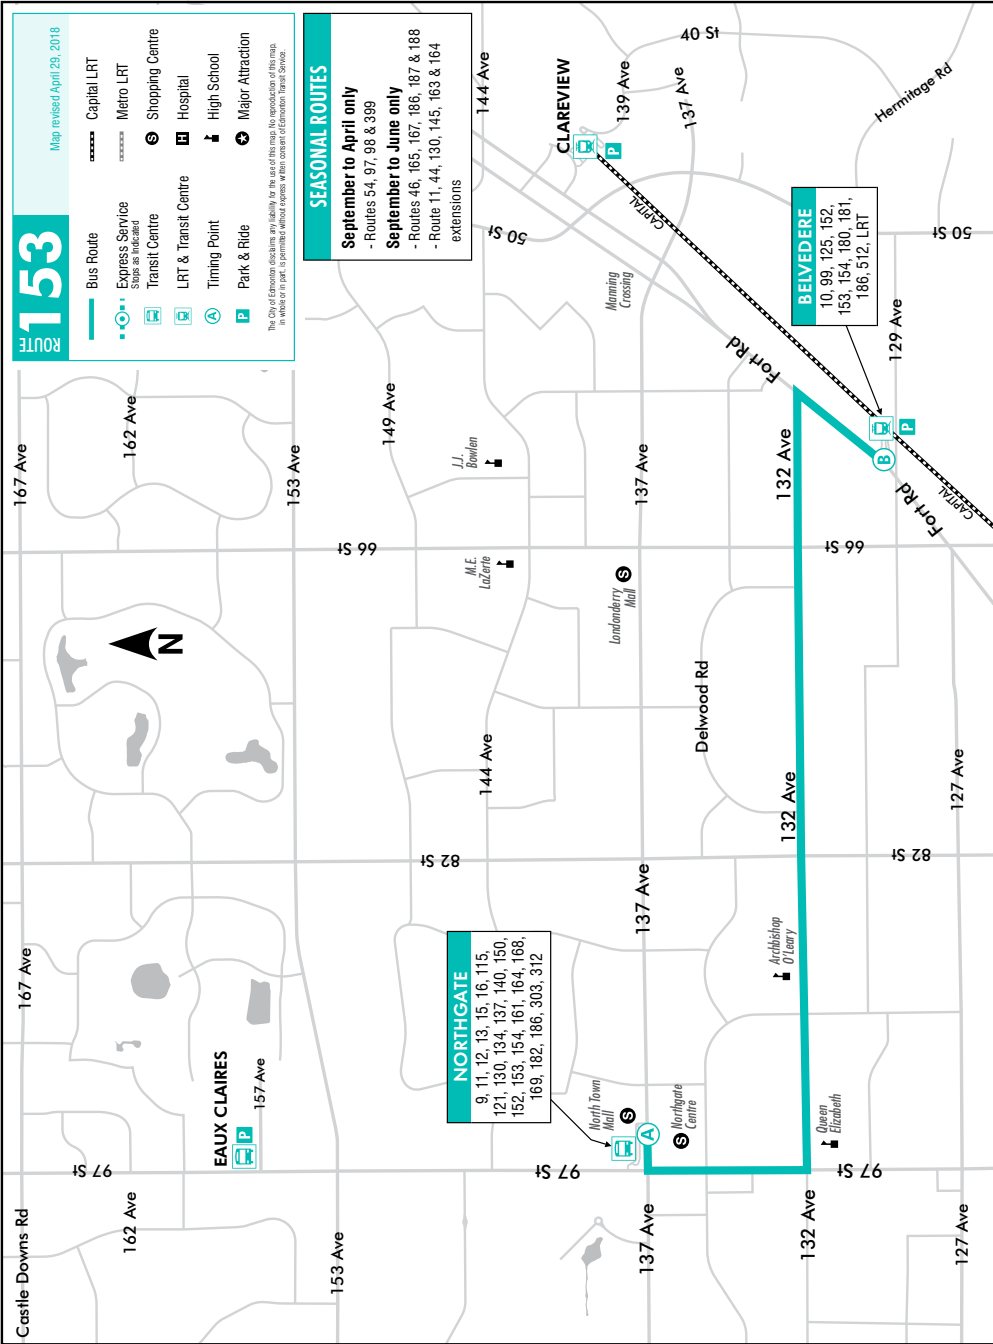

- /takeETS
- @edmontontransit
- ETS Connect
- /takeETSalert

All ETS routes are accessible and all buses are equipped with bike racks except for community and regional buses.

ROUTE 153

Belvedere
Northgate

REVISED SEPTEMBER 1, 2019

takeETS.com **ETS**

ROUTE 153							MONDAY TO FRIDAY					
Northgate to Belvedere							Belvedere to Northgate					
Northgate TC	Belvedere TC	97 St 132 Av	66 St 134 Av	West Clareview TC	88 St 132 Av	88 St 132 Av	Belvedere TC	Northgate TC				
A	B						B	A				
5:24	5:38						5:41	5:58				
5:45	6:04						6:09	6:26				
6:15	6:34						6:39	6:56				
6:45	7:04						7:09	7:26				
7:15	7:34						7:24	7:41				
7:30	7:49						7:39	7:56				
7:45	8:04						7:54	8:11				
8:00	8:19						8:09	8:26				
8:15	8:34						8:24	8:41				
8:30	8:48						8:39	8:56				
8:45	9:02						8:55	9:12				
9:00	9:17						9:24	9:41				
9:30	9:47	and every 30 minutes until										
2:00	2:17						1:54	2:11				
2:30	2:48						2:24	2:41				
2:45	3:04											
3:00	3:19						2:51	3:10				
		3:05	3:19	3:27	3:02	3:05	3:12	3:18				
					3:08	3:11	3:07	3:26				
3:15	3:34						3:22	3:41				
3:30	3:49						3:37	3:56				
3:45	4:04						3:52	4:11				
4:00	4:19						4:22	4:41				
4:30	4:49						4:52	5:11				
5:00	5:19						5:22	5:41				
5:30	5:48						5:55	6:12				
6:00	6:17						6:24	6:41				
6:30	6:47	and every 30 minutes until										
8:00	8:17						7:54	8:11				
8:30	8:47						8:24	8:41				
9:00	9:17						8:54	9:11				
9:30	9:43						9:24	9:38				
10:00	10:13						9:45	9:58				
11:00	11:13						10:15	10:28				
							11:15	11:28				