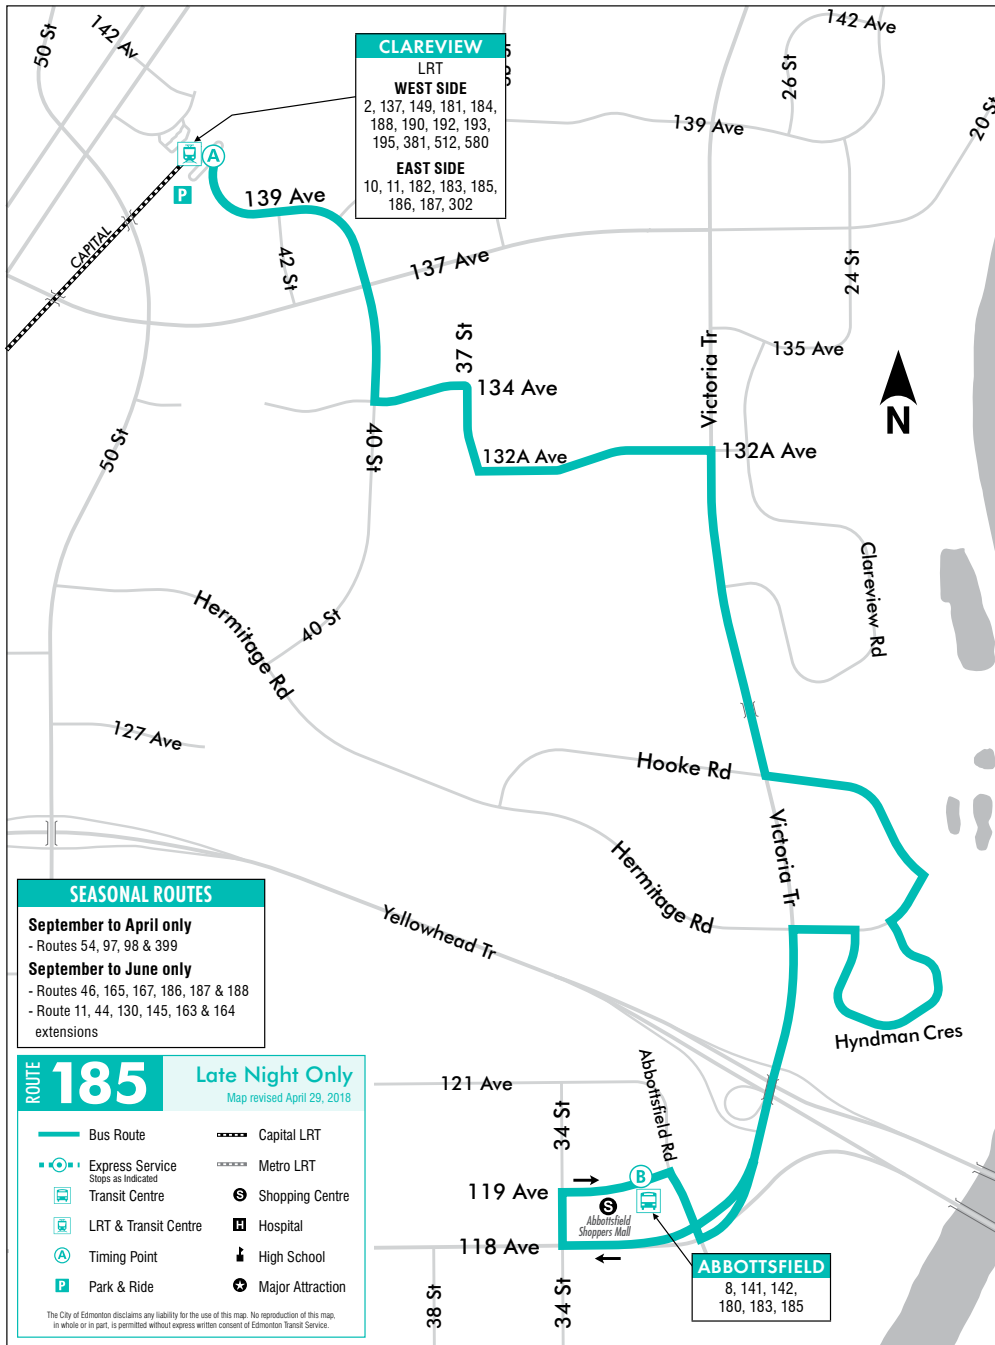

ROUTE 183 **SATURDAY**

Abbotsfield to Clareview				Clareview to Abbotsfield							
Abbotsfield TC	28 St Clareview Rd	37 St 132 Av	East Clareview TC	East Clareview TC	37 St 132 Av	28 St Clareview Rd	Abbotsfield TC				
A	B	C	D	D	C	B	A				
7:20	7:25	7:31	7:38	7:42	7:51	7:56	8:03				
8:20	8:25	8:31	8:38	8:42	8:51	8:56	9:03				
9:20	9:25	9:31	9:38	9:42	9:51	9:56	10:03				
10:20	10:25	10:31	10:38	10:42	10:51	10:56	11:03				
and every 30 minutes until				1:12	1:21	1:26	1:33				
1:20	1:25	1:31	1:38	1:42	1:51	1:56	2:03				
1:50	1:55	2:01	2:08	2:12	2:21	2:26	2:33				
2:20	2:25	2:31	2:38	2:42	2:51	2:56	3:03				
2:50	2:55	3:01	3:08	3:12	3:21	3:26	3:33				
3:20	3:25	3:31	3:38	3:42	3:51	3:56	4:03				
3:50	3:55	4:01	4:08	4:12	4:21	4:26	4:33				
4:20	4:25	4:31	4:38	4:42	4:51	4:56	5:03				
4:50	4:55	5:01	5:08	5:12	5:21	5:26	5:33				
5:20	5:25	5:31	5:38	5:42	5:51	5:56	6:03				
5:50	5:55	6:01	6:08	6:12	6:21	6:26	6:33				
6:20	6:25	6:31	6:38	6:42	6:51	6:56	7:03				
7:20	7:25	7:31	7:38	7:42	7:51	7:56	8:03				
8:20	8:25	8:31	8:38								

REVISED SEPTEMBER 1, 2019

takeETS.com **ETS**

ROUTE 185					MONDAY TO FRIDAY				
Clareview to Abbotsfield		Abbotsfield to Clareview							
East Clareview TC	Abbotsfield TC	Abbotsfield TC	East Clareview TC						
A	B	B	A						
PM 10:05	10:18	10:20	10:33						
11:05	11:18	11:20	11:33						
ROUTE 185					SATURDAY				
PM 9:05	9:18	9:20	9:33						
10:05	10:18	10:20	10:33						
11:05	11:18	11:20	11:33						
ROUTE 185					SUNDAY				
PM 7:05	7:18	7:20	7:33						
8:05	8:18	8:20	8:33						
9:05	9:18	9:20	9:33						
10:05	10:18	10:20	10:33						