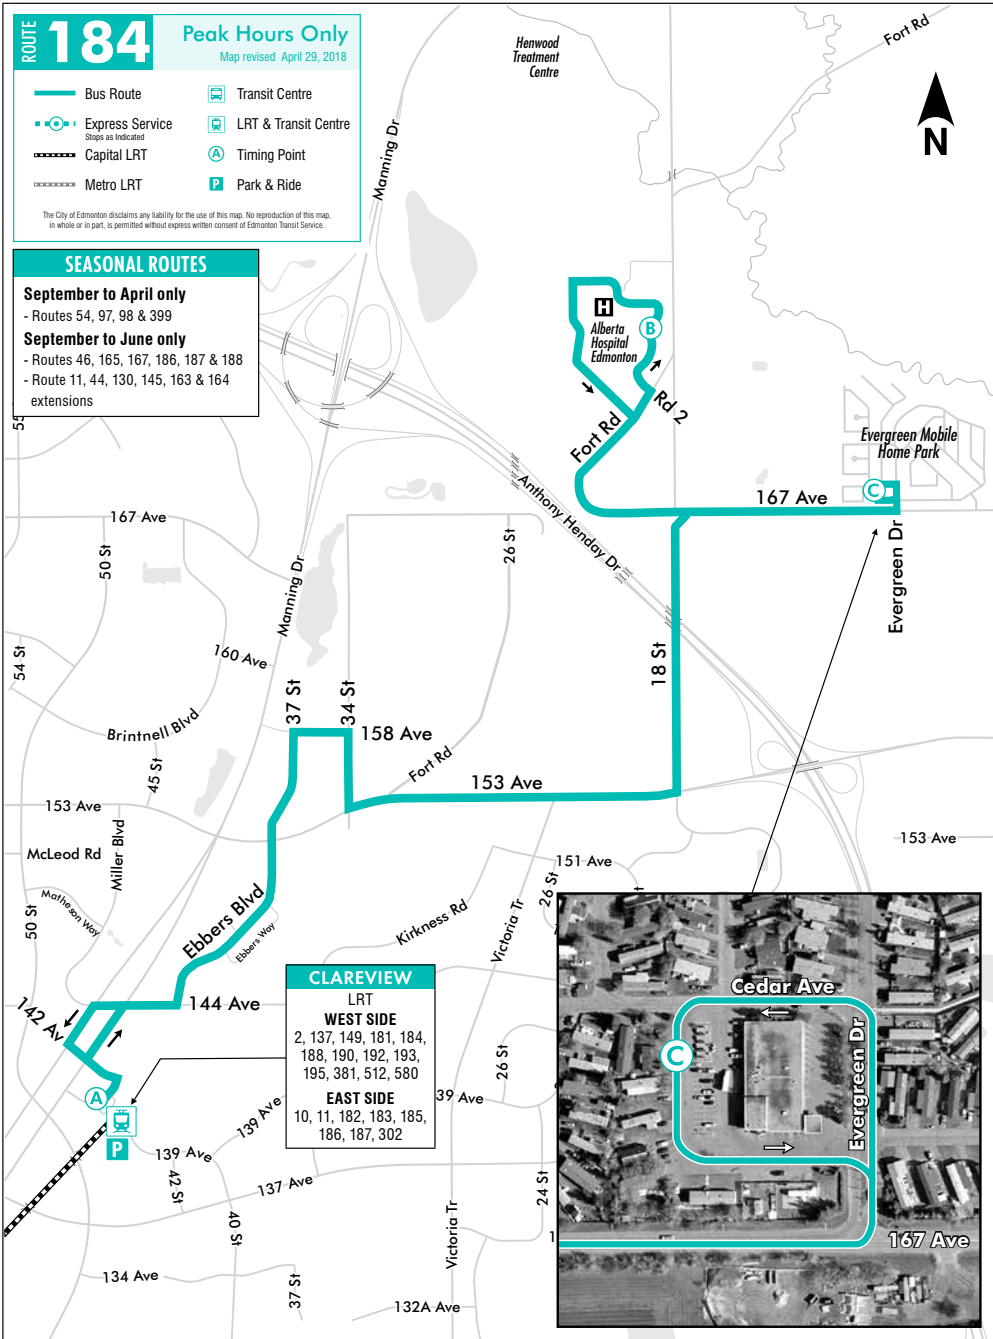

Clareview
Evergreen

REVISED JUNE 30, 2019

takeETS.com

ROUTE 302					MONDAY TO FRIDAY				
Clareview to Evergreen					Evergreen to Clareview				
East Clareview TC	Alberta Hospital	Henwood Treatment Centre	Henwood Treatment Centre	Evergreen Mobile Pk Loop	Evergreen Mobile Pk Loop	Henwood Treatment Centre	Henwood Treatment Centre	Alberta Hospital	East Clareview TC
A	B	C	C	D	D	C	C	B	A
9:27	9:41	9:45	9:45	9:54	9:55				10:08 C
10:12	10:26			10:31	10:34				10:48 C
10:57	11:11			11:16	11:19				11:33 C
11:42	11:56	12:00	12:00	12:09	12:10				12:23 C
12:27	12:41			12:46	12:49				1:03 C
1:12	1:26			1:31	1:34				1:48 C
1:57	2:11	2:15	2:15	2:24	2:25				2:38 C
7:15				7:29	7:30	7:38	7:38	7:43	7:56 C
8:00				8:14	8:17			8:22	8:36 C
8:45				8:59	9:00	9:08	9:08	9:13	9:26 C
9:30				9:44	9:47			9:52	10:06 C

Bold Text represents P.M. time TC = Transit Centre C=Community Bus Subject to change without notice

TIMING POINTS

ROUTE 184			MONDAY TO FRIDAY		
Clareview to Evergreen			Evergreen to Clareview		
West Clareview TC	Alberta Hospital	Evergreen Mobile Park Loop	Evergreen Mobile Park Loop	Alberta Hospital	West Clareview TC
A	B	C	C	B	A
5:45	6:02	6:11	5:41		5:59
6:15	6:32	6:41	6:11		6:29
6:45	7:02	7:11	6:41		6:59
7:15	7:32	7:41	7:11		7:29
7:45	8:02	8:11	7:41		7:59
8:15	8:32	8:41	8:11		8:29
8:45	9:02	9:11	8:41		8:59
			9:11		9:29
2:33		2:49	2:49	2:55	3:18
3:08		3:24	3:24	3:30	3:53
3:33		3:49	3:49	3:55	4:18
4:03		4:19	4:19	4:25	4:48
4:33		4:49	4:49	4:55	5:18
5:03		5:19	5:19	5:25	5:48
5:33		5:49	5:49	5:55	6:18
6:03		6:19	6:19	6:25	6:48
6:33		6:49	6:49	6:55	7:18