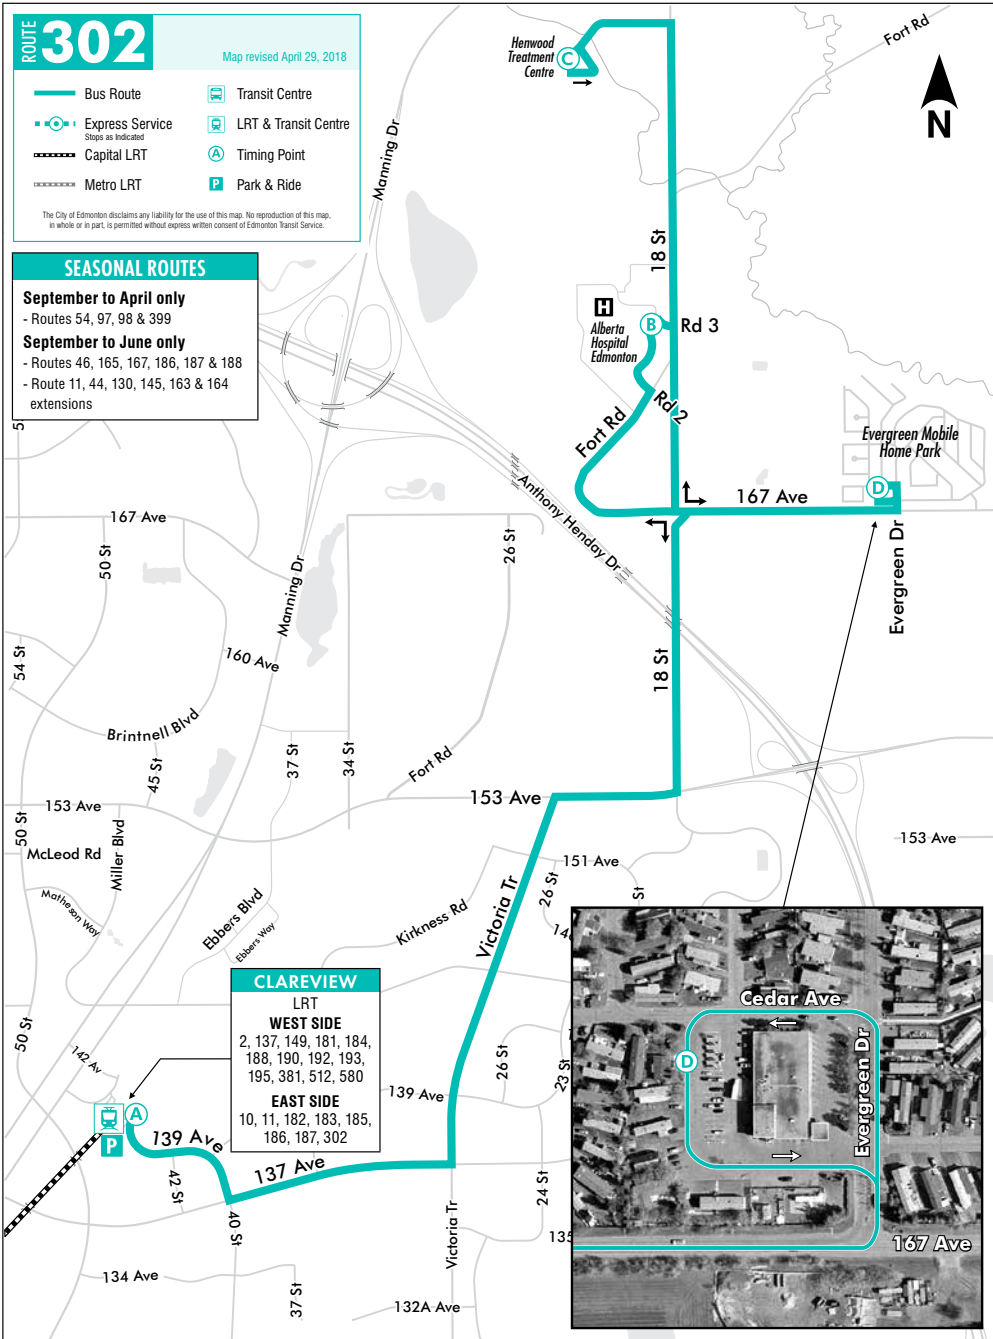

- /takeETS
- @edmontontransit
- ETS Connect
- /takeETSalert

All ETS routes are accessible and all buses are equipped with bike racks except for community and regional buses.

ROUTE

184
302

Peak Hours Only
West Clareview
Evergreen Mobile
Home Park

Clareview
Evergreen

REVISED JUNE 30, 2019

takeETS.com

ROUTE 302					MONDAY TO FRIDAY				
Clareview to Evergreen					Evergreen to Clareview				
East Clareview TC	Alberta Hospital	Henwood Treatment Centre	Henwood Treatment Centre	Evergreen Mobile Pk Loop	Evergreen Mobile Pk Loop	Henwood Treatment Centre	Henwood Treatment Centre	Alberta Hospital	East Clareview TC
A	B	C	C	D	D	C	C	B	A
9:27	9:41	9:45	9:45	9:54	9:55				10:08 C
10:12	10:26			10:31	10:34				10:48 C
10:57	11:11			11:16	11:19				11:33 C
11:42	11:56	12:00	12:00	12:09	12:10				12:23 C
12:27	12:41			12:46	12:49				1:03 C
1:12	1:26			1:31	1:34				1:48 C
1:57	2:11	2:15	2:15	2:24	2:25				2:38 C
7:15				7:29	7:30	7:38	7:38	7:43	7:56 C
8:00				8:14	8:17			8:22	8:36 C
8:45				8:59	9:00	9:08	9:08	9:13	9:26 C
9:30				9:44	9:47			9:52	10:06 C

Bold Text represents P.M. time TC = Transit Centre C=Community Bus Subject to change without notice

TIMING POINTS

ROUTE 184			MONDAY TO FRIDAY		
Clareview to Evergreen			Evergreen to Clareview		
West Clareview TC	Alberta Hospital	Evergreen Mobile Park Loop	Evergreen Mobile Park Loop	Alberta Hospital	West Clareview TC
A	B	C	C	B	A
5:45	6:02	6:11	5:41		5:59
6:15	6:32	6:41	6:11		6:29
6:45	7:02	7:11	6:41		6:59
7:15	7:32	7:41	7:11		7:29
7:45	8:02	8:11	7:41		7:59
8:15	8:32	8:41	8:11		8:29
8:45	9:02	9:11	8:41		8:59
			9:11		9:29
2:33		2:49	2:49	2:55	3:18
3:08		3:24	3:24	3:30	3:53
3:33		3:49	3:49	3:55	4:18
4:03		4:19	4:19	4:25	4:48
4:33		4:49	4:49	4:55	5:18
5:03		5:19	5:19	5:25	5:48
5:33		5:49	5:49	5:55	6:18
6:03		6:19	6:19	6:25	6:48
6:33		6:49	6:49	6:55	7:18