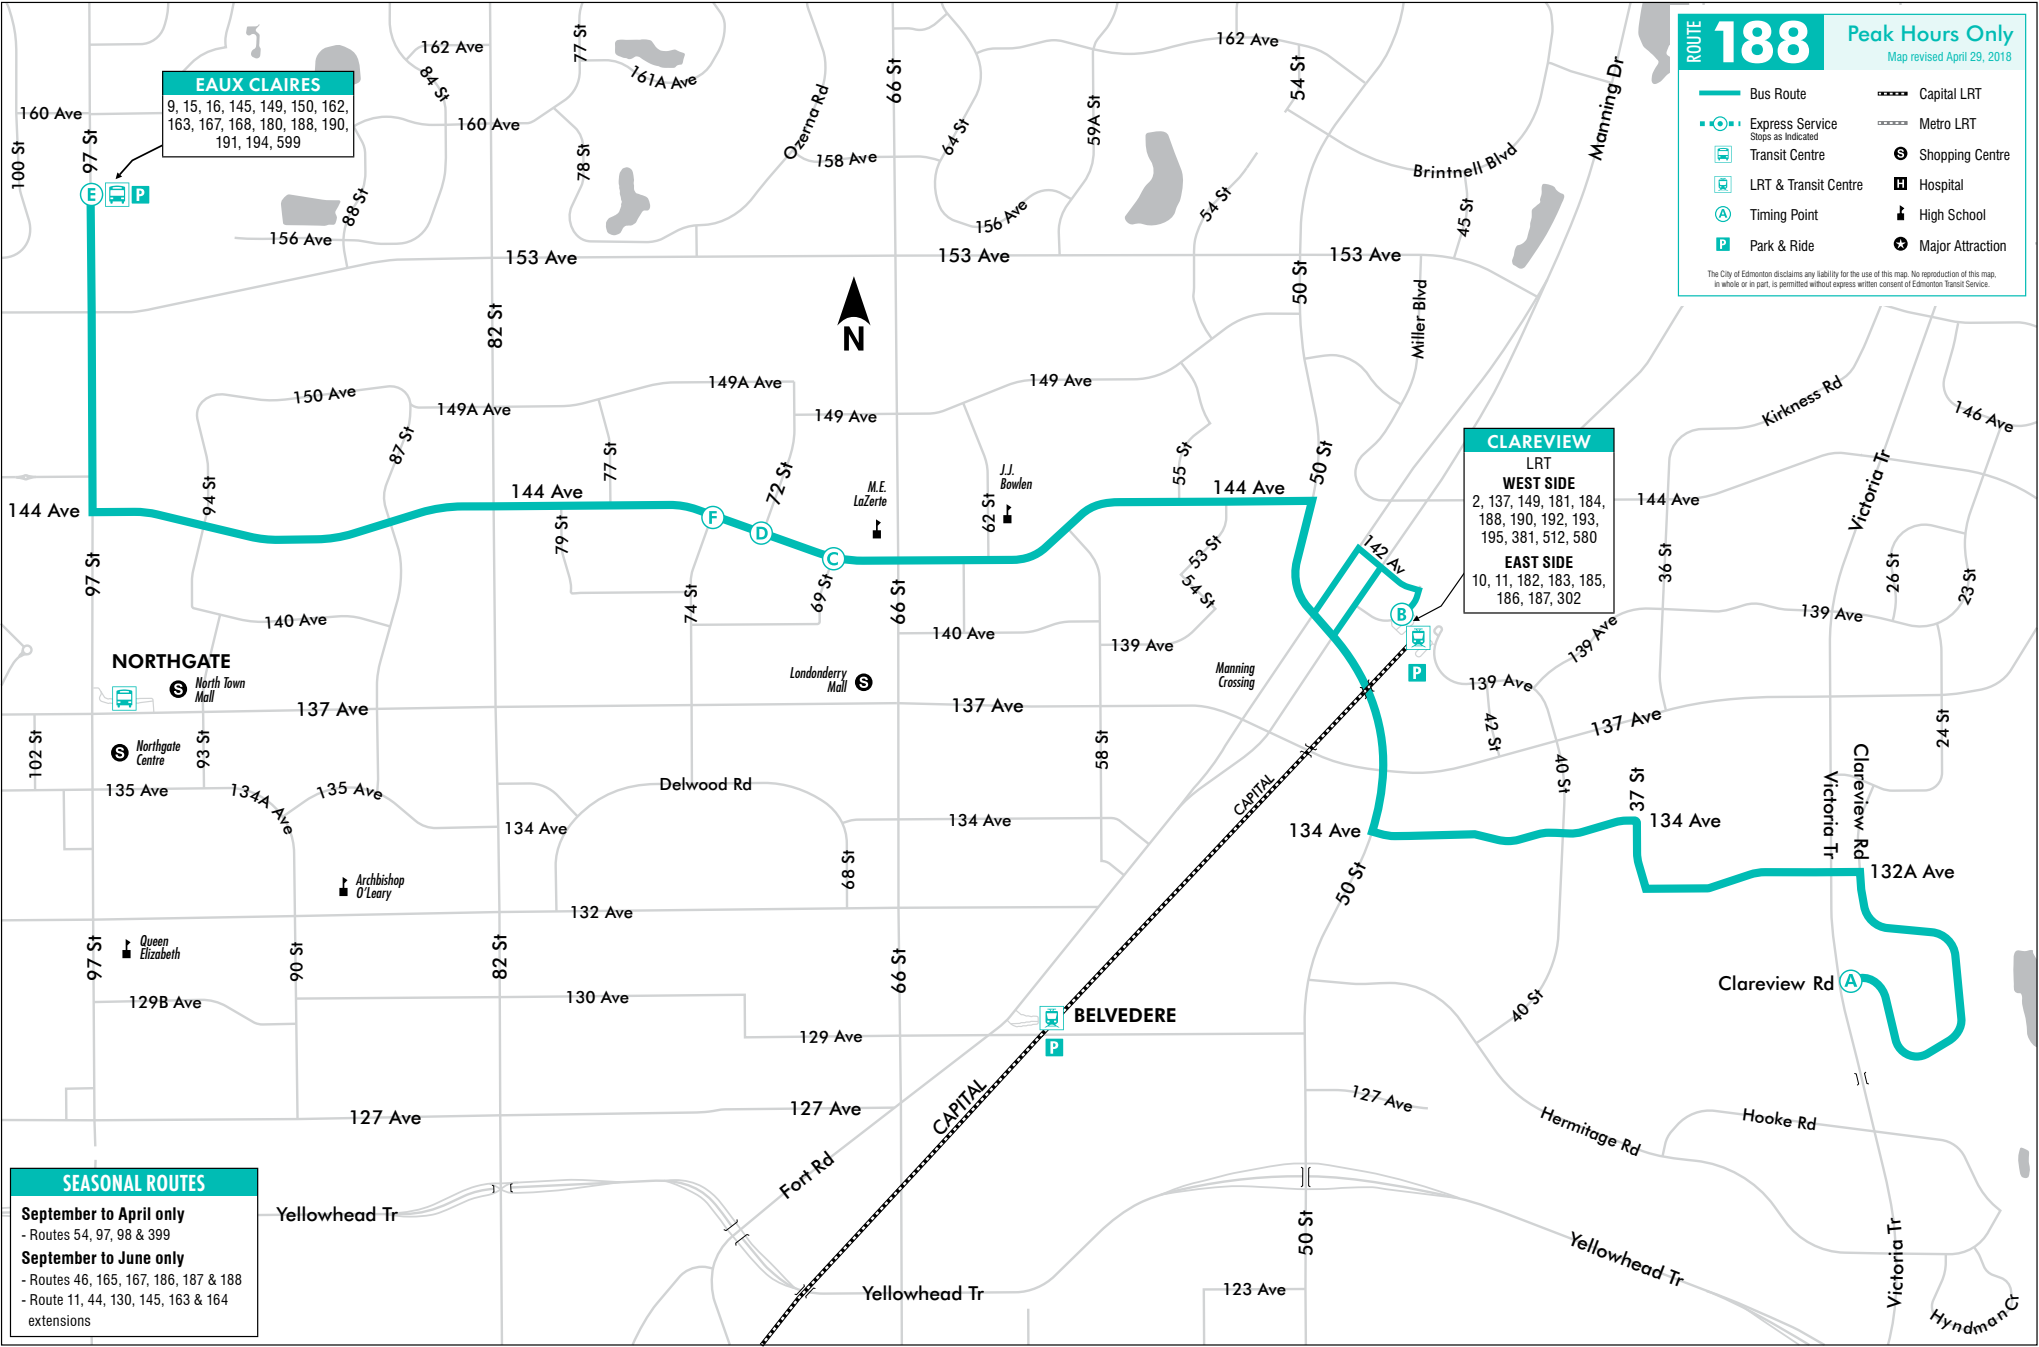

ROUTE 188 Peak Hours Only
Map revised April 29, 2018

- Bus Route
- Express Service
  Stops as indicated
- Transit Centre
- LRT & Transit Centre
- Timing Point
- Park & Ride
- Capital LRT
- Metro LRT
- Shopping Centre
- Hospital
- High School
- Major Attraction

EAUX CLAIRES
9, 15, 16, 145, 149, 150, 162, 163, 167, 168, 180, 188, 190, 191, 194, 599

CLAREVIEW
LRT
WEST SIDE
2, 137, 149, 181, 184, 188, 190, 192, 193, 195, 381, 512, 580
EAST SIDE
10, 11, 182, 183, 185, 186, 187, 302

SEASONAL ROUTES
September to April only
- Routes 54, 97, 98 & 399
September to June only
- Routes 46, 165, 167, 186, 187 & 188
- Route 11, 44, 130, 145, 163 & 164 extensions