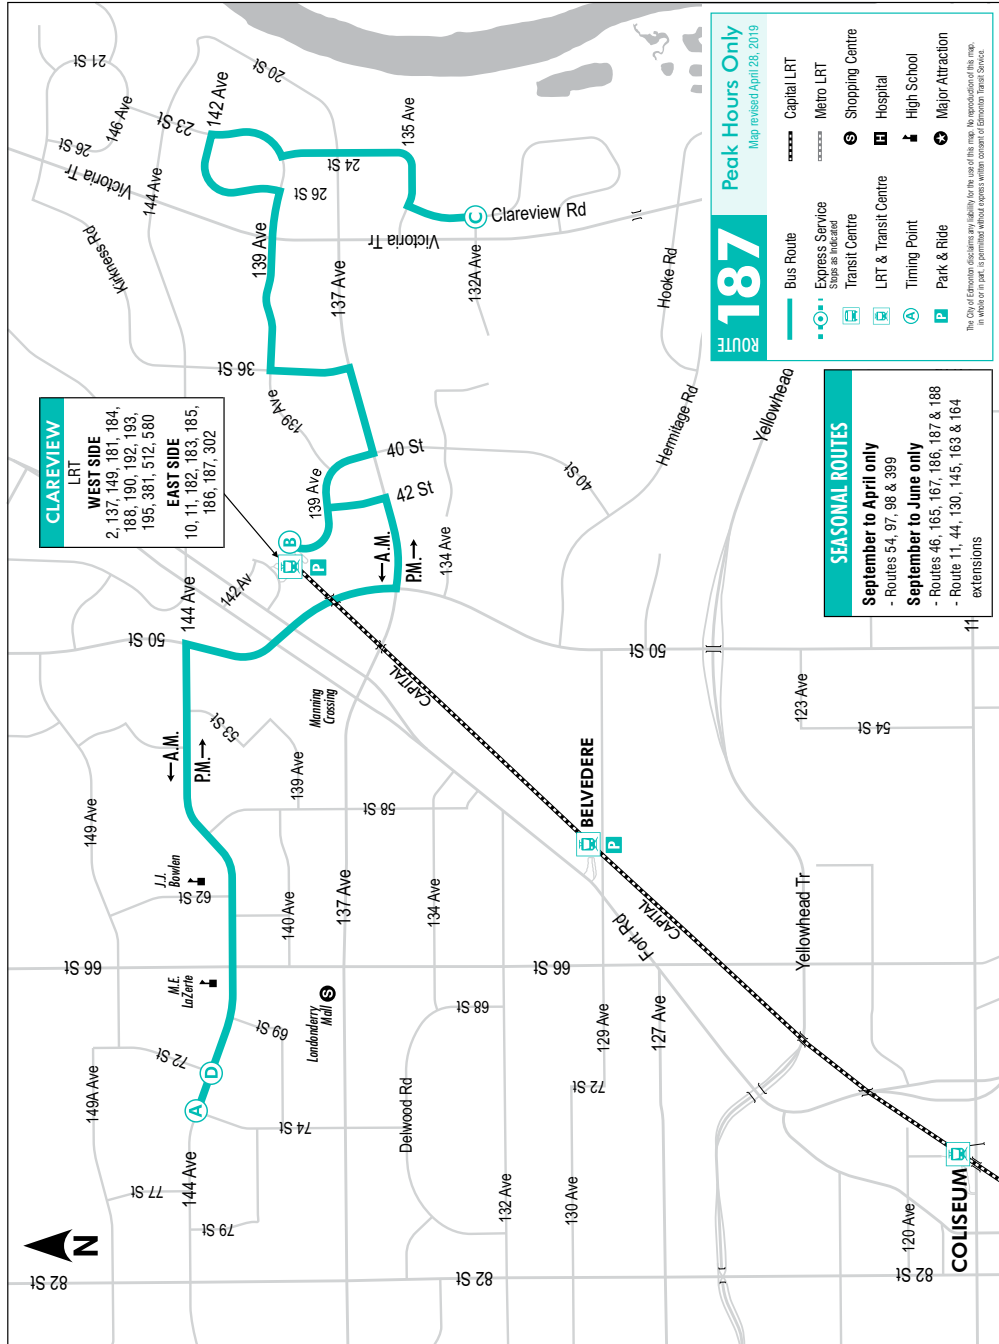

ROUTE 188

MONDAY TO FRIDAY

Kernohan to Eaux Claires						Eaux Claires to Kernohan						
28 St Clareview Rd	West Clareview TC	West Clareview TC	69 St 144 Av	72 St 144 Av	72 St 144 Av	Eaux Claires TC	Eaux Claires TC	74 St 144 Av	69 St 144 Av	West Clareview TC	West Clareview TC	28 St Clareview Rd
A	B	B	C	D	D	E	E	F	C	B	B	A
7:44	7:58	7:59	8:07	8:08			8:09	8:19	8:21			
8:23	8:37	8:38	8:46	8:47			8:21	8:31	8:33			
			3:09		3:10	3:22		3:42	3:44	3:55	3:56	4:09

REVISED SEPTEMBER 3, 2017

takeETS.com **ETS**

ROUTE 188 Peak Hours Only
Map revised April 29, 2018

-  Bus Route
-  Express Service
Stops as indicated
-  Transit Centre
-  LRT & Transit Centre
-  Timing Point
-  Park & Ride
-  Capital LRT
-  Metro LRT
-  Shopping Centre
-  Hospital
-  High School
-  Major Attraction

CLAREVIEW
LRT
WEST SIDE
2, 137, 149, 181, 184, 188, 190, 192, 193, 195, 381, 512, 580
EAST SIDE
10, 11, 182, 183, 185, 186, 187, 302

SEASONAL ROUTES
September to April only
- Routes 54, 97, 98 & 399
September to June only
- Routes 46, 165, 167, 186, 187 & 188
- Route 11, 44, 130, 145, 163 & 164 extensions

Bold Text represents P.M. time TC = Transit Centre C=Community Bus Subject to change without notice

TIMING POINTS

ROUTE 188

MONDAY TO FRIDAY

Kernohan to Eaux Claires							Eaux Claires to Kernohan						
28 St Clareview Rd	West Clareview TC	West Clareview TC	69 St 144 Av	72 St 144 Av	72 St 144 Av	Eaux Claires TC	Eaux Claires TC	74 St 144 Av	69 St 144 Av	West Clareview TC	West Clareview TC	28 St Clareview Rd	
A	B	B	C	D	D	E	E	F	C	B	B	A	
7:44	7:58	7:59	8:07	8:08			8:09	8:19	8:21				
8:23	8:37	8:38	8:46	8:47			8:21	8:31	8:33				
			3:09		3:10	3:22		3:42	3:44	3:55	3:56	4:09	