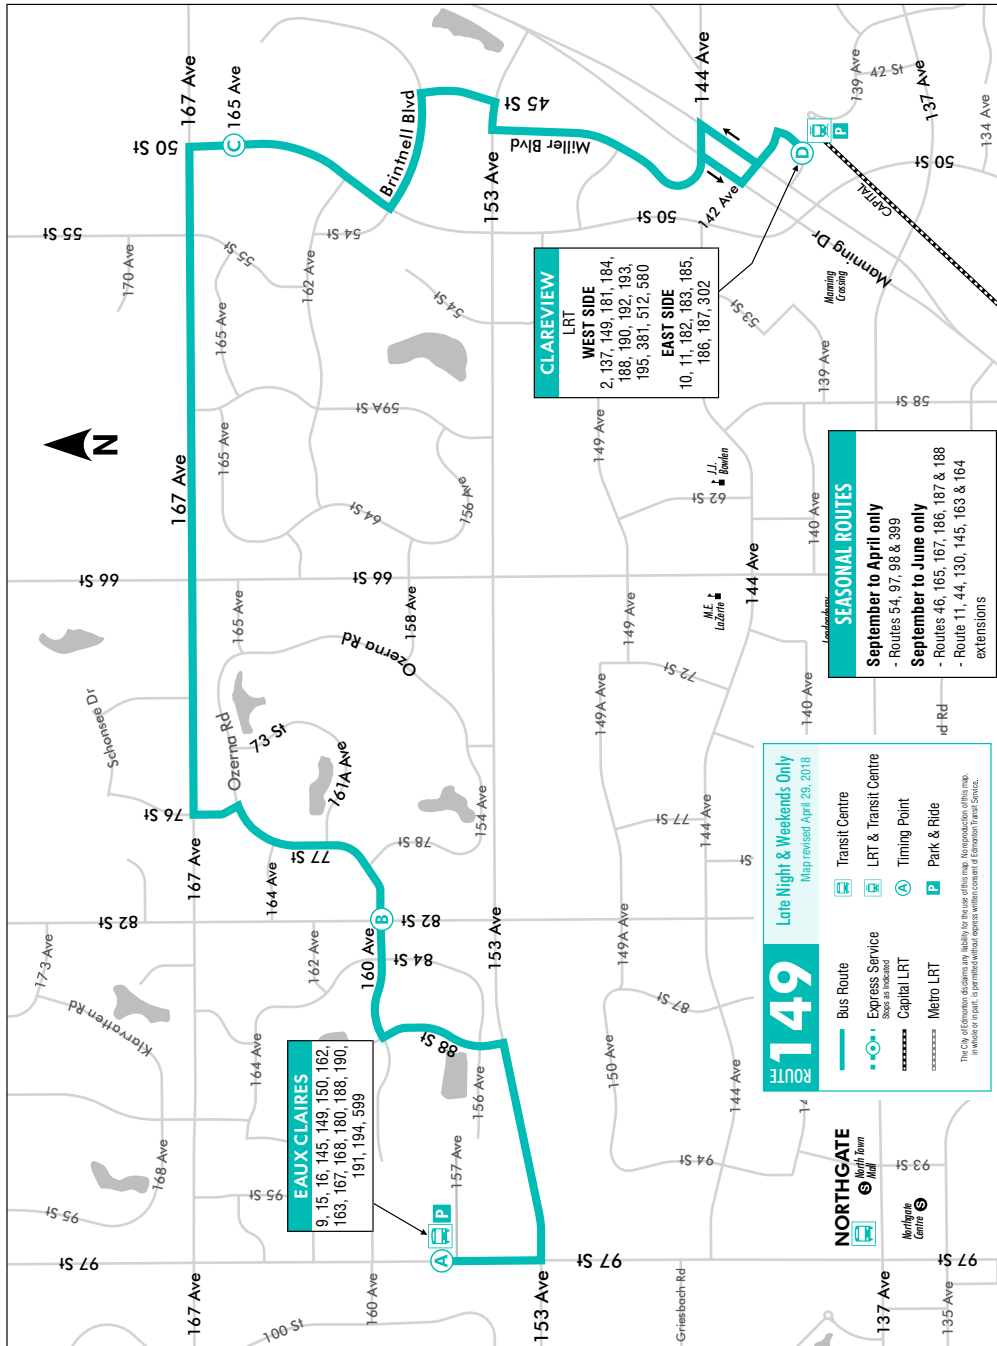

ROUTE 149		MONDAY TO FRIDAY						
Eaux Claires to Clareview				Clareview to Eaux Claires				
Eaux Claires TC	82 St 160 Av	50 St 165 Av	West Clareview TC	West Clareview TC	50 St 165 Av	82 St 160 Av	Eaux Claires TC	
A	B	C	D	D	C	B	A	
10:38	10:46	10:54	11:03	10:08	10:17	10:26	10:32	
11:38	11:46	11:54	12:03	11:08	11:17	11:26	11:32	
12:38	12:46	12:54	1:03	12:08	12:17	12:26	12:32	
ROUTE 149		SATURDAY						
6:07	6:15	6:23	6:32	6:37	6:46	6:55	7:01	
7:07	7:15	7:23	7:32	7:37	7:46	7:55	8:01	
8:07	8:15	8:23	8:32	8:37	8:46	8:55	9:01	
7:07	7:15	7:23	7:32	6:37	6:46	6:55	7:01	
8:07	8:15	8:23	8:32	7:37	7:46	7:55	8:01	
9:07	9:15	9:23	9:32	8:37	8:46	8:55	9:01	
10:07	10:15	10:23	10:32	9:37	9:46	9:55	10:01	
11:07	11:15	11:23	11:32	10:37	10:46	10:55	11:01	
12:07	12:15	12:23	12:32	11:37	11:46	11:55	12:01	
12:37	12:46	12:55		12:37			1:01	
ROUTE 149		SUNDAY						
6:07	6:15	6:23	6:32					
7:07	7:15	7:23	7:32	6:37	6:46	6:55	7:01	
8:07	8:15	8:23	8:32	7:37	7:46	7:55	8:01	
8:37	8:46	8:55	9:01	8:37	8:46	8:55	9:01	
6:07	6:15	6:23	6:32	6:37	6:46	6:55	7:01	
7:07	7:15	7:23	7:32	7:37	7:46	7:55	8:01	
8:07	8:15	8:23	8:32	8:37	8:46	8:55	9:01	
9:07	9:15	9:23	9:32	9:37	9:46	9:55	10:01	
10:07	10:15	10:23	10:32	10:37	10:46	10:55	11:01	
11:07	11:15	11:23	11:32	11:37	11:46	11:55	12:01	

Bold Text represents P.M. time   TC = Transit Centre   C=Community Bus   Subject to change without notice

TIMING POINTS