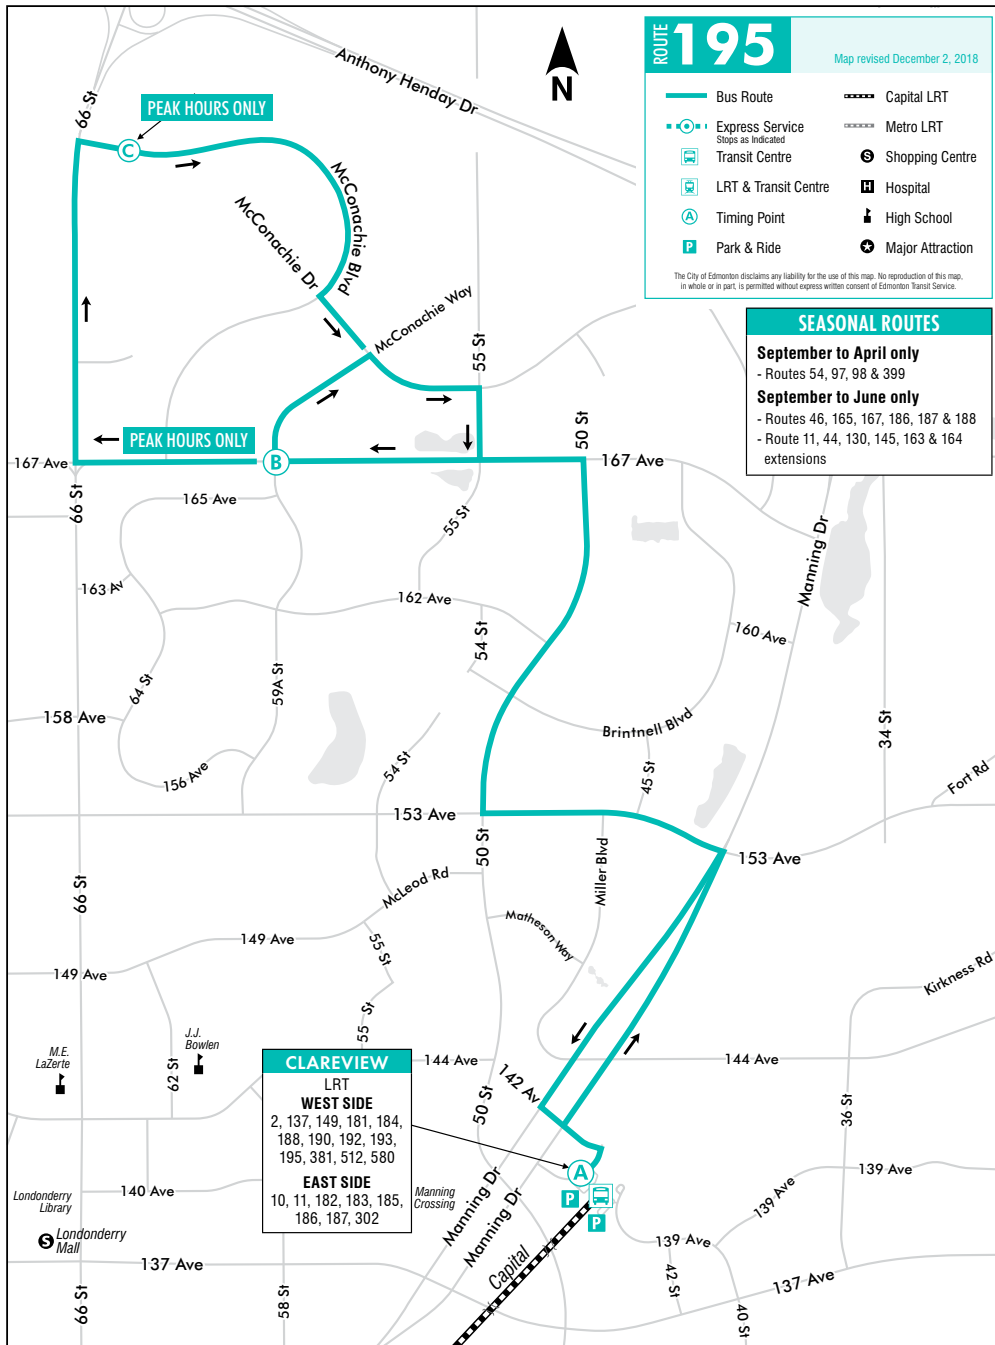

# ROUTE 195

Clareview  
McConachie

REVISED AUGUST 30, 2020

takeETS.com

**ETS**

**ROUTE 195** **MONDAY TO FRIDAY**

Clareview to McConachie to Clareview

West Clareview TC	McConachie Way 167 Av	McConachie Way 167 Av	65 St McConachie Blvd	65 St McConachie Blvd	West Clareview TC														
<b>A</b>	<b>B</b>	<b>B</b>	<b>C</b>	<b>C</b>	<b>A</b>														
5:29	5:40	5:40			5:55														
5:59			6:13	6:13	6:35														
6:19			6:33	6:33	6:55														
6:39			6:53	6:53	7:15														
6:59			7:13		7:32	S													
7:19			7:33	7:10	7:35														
7:39			7:53	7:13	7:55														
7:59			8:13	7:53	8:15														
8:19			8:33	8:13	8:35														
8:39			8:53	8:33	8:55														
8:57	9:08			8:53	9:15														
9:27	9:38	9:08			9:23														
9:57	10:08	9:38			9:53														
		10:08			10:23														
		<b>and every 30 minutes until</b>																	
2:27	2:38	2:08			2:23														
2:57		2:38			2:53														
3:17			3:11	3:11	3:33														
3:37			3:31	3:31	3:53														
3:57			3:51	3:51	4:13														
4:17			4:11	4:11	4:33														
4:37			4:31	4:31	4:53														
4:57			4:51	4:51	5:13														
5:17			5:11	5:11	5:33														
5:37			5:31	5:31	5:53														
5:57			5:51	5:51	6:13														
6:27			6:11	6:11	6:33														
6:57	7:08		6:41	6:41	7:03														
7:27	7:38	7:08			7:23														
7:57	8:08	7:38			7:53														
8:27	8:38	8:08			8:23														
8:57	9:08	8:38			8:53														
9:27	9:38	9:08			9:23														
9:57	10:08	9:38			9:53														
		10:08			10:23														