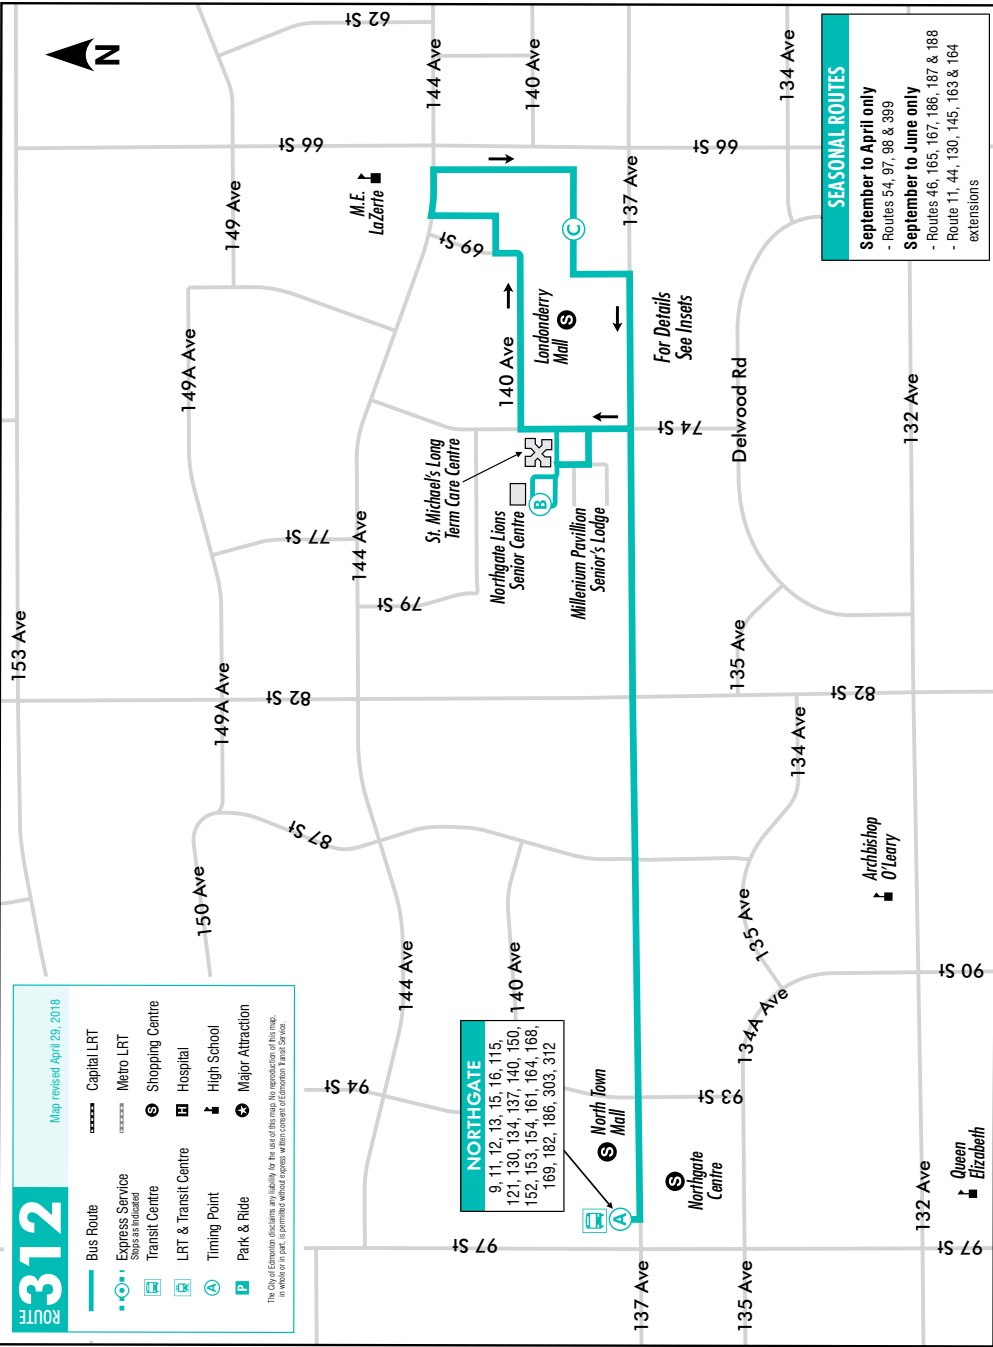

312

Map revised April 29, 2018

- Bus Route
- Express Service
- Transit Centre
- LRT & Transit Centre
- Timing Point
- Park & Ride
- Capital LRT
- Metro LRT
- Shopping Centre
- Hospital
- High School
- Major Attraction

NORTHGATE

9, 11, 12, 13, 15, 16, 115, 121, 130, 134, 137, 140, 150, 152, 153, 154, 161, 164, 168, 169, 182, 186, 303, 312