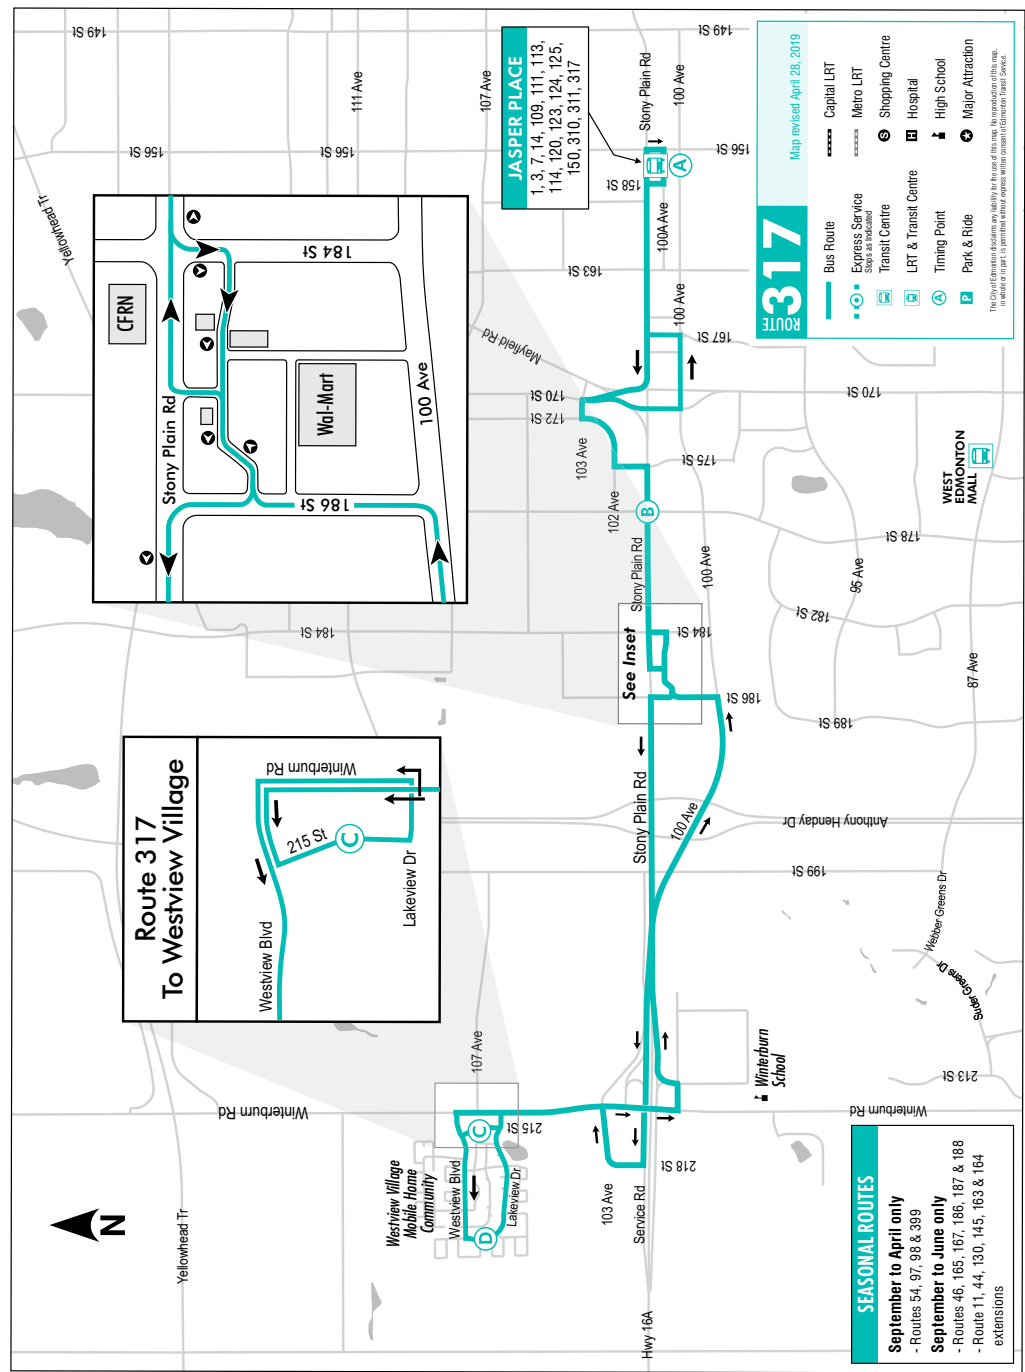

Winterburn
Mayfield Common
Jasper Place

REVISED APRIL 28, 2019

takeETS.com **ETS**

ROUTE 317

MONDAY TO FRIDAY

Jasper Place to Winterburn				Winterburn to Jasper Place									
156 St 100A Av	178 St Stony Plain Rd	Westview Village	Lakewood Dr Westview Blvd	Lakewood Dr Westview Blvd	178 St Stony Plain Rd	156 St 100A Av							
A → B → C → D				D → B → A									
9:00	9:08	9:20	9:25	9:25	9:34	9:51	C						
9:30	9:38	9:50	9:55	9:55	10:04	10:21	C						
10:00	10:08	10:20	10:25	10:25	10:34	10:51	C						
10:30	10:38	10:50	10:55	10:55	11:04	11:21	C						
11:00	11:08	11:20	11:25	11:25	11:34	11:51	C						
11:30	11:38	11:50	11:55	11:55	12:04	12:21	C						
12:00	12:08	12:20	12:25	12:25	12:34	12:51	C						
12:30	12:38	12:50	12:55	12:55	1:04	1:21	C						
1:00	1:08	1:20	1:25	1:25	1:34	1:51	C						
1:30	1:38	1:50	1:55	1:55	2:04	2:21	C						
2:00	2:08	2:20	2:25	2:25	2:34	2:51	C						
6:30	6:38	6:50	6:55	6:55	7:04	7:21	C						
7:30	7:38	7:50	7:55	7:55	8:04	8:21	C						
8:30	8:38	8:50	8:55	8:55	9:04	9:21	C						
9:30	9:38	9:50	9:55	9:55	10:04	10:21	C						
10:30	10:38	10:50	10:55	10:55	11:04	11:21	C						