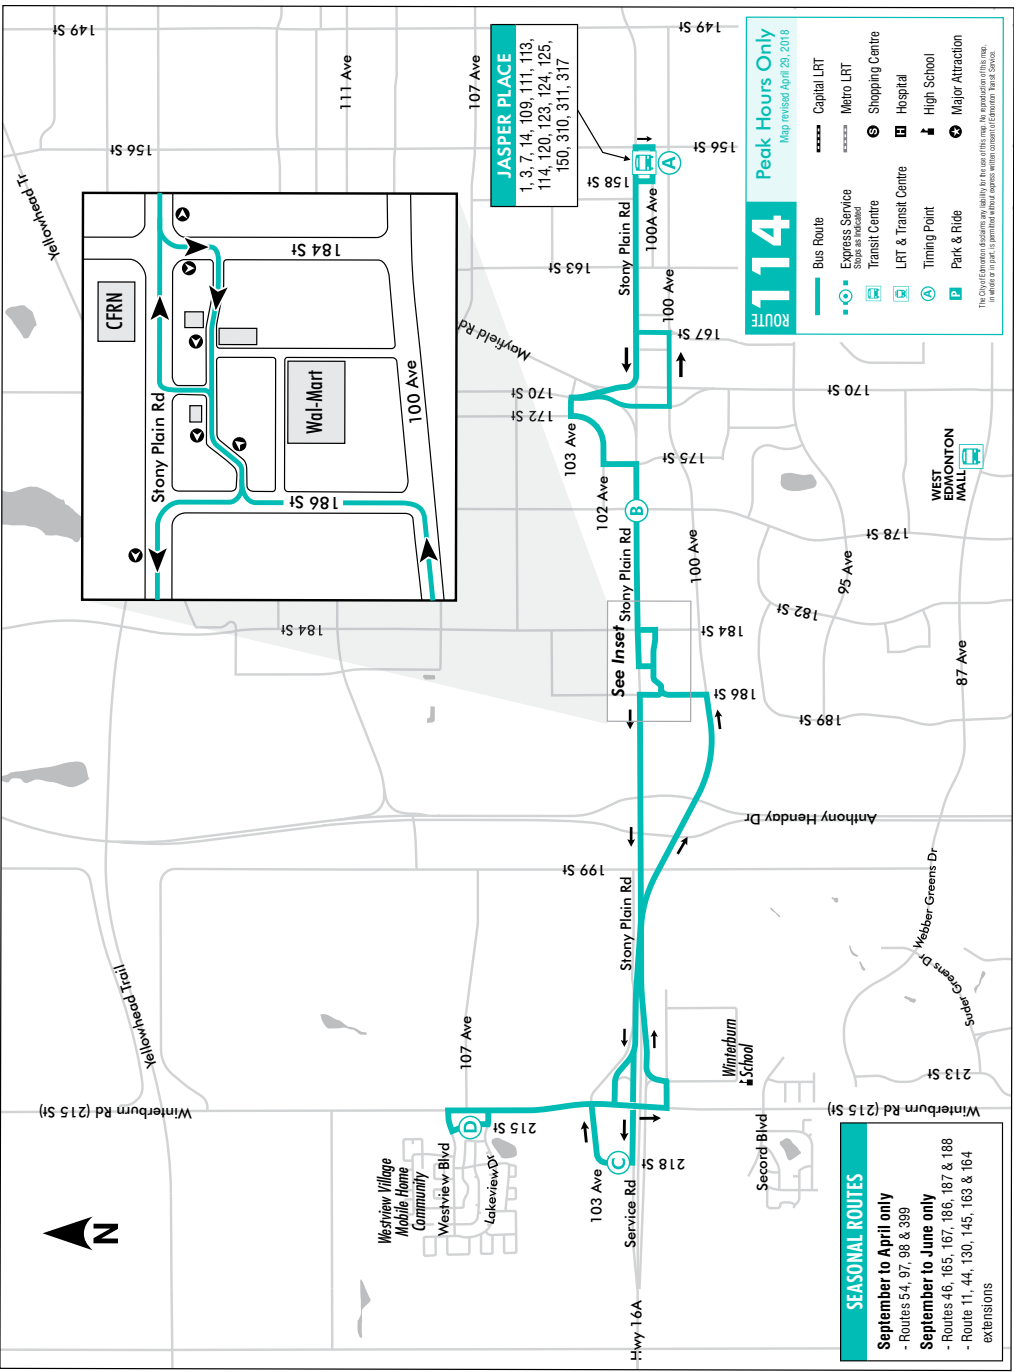

Winterburn
Mayfield Common
Jasper Place

REVISED APRIL 28, 2019

takeETS.com **ETS**

ROUTE 317

MONDAY TO FRIDAY

Jasper Place to Winterburn				Winterburn to Jasper Place									
156 St 100A Av	178 St Stony Plain Rd	Westview Village	Lakewood Dr Westview Blvd	Lakewood Dr Westview Blvd	178 St Stony Plain Rd	156 St 100A Av							
A → B → C → D				D → B → A									
9:00	9:08	9:20	9:25	9:25	9:34	9:51	C						
9:30	9:38	9:50	9:55	9:55	10:04	10:21	C						
10:00	10:08	10:20	10:25	10:25	10:34	10:51	C						
10:30	10:38	10:50	10:55	10:55	11:04	11:21	C						
11:00	11:08	11:20	11:25	11:25	11:34	11:51	C						
11:30	11:38	11:50	11:55	11:55	12:04	12:21	C						
12:00	12:08	12:20	12:25	12:25	12:34	12:51	C						
12:30	12:38	12:50	12:55	12:55	1:04	1:21	C						
1:00	1:08	1:20	1:25	1:25	1:34	1:51	C						
1:30	1:38	1:50	1:55	1:55	2:04	2:21	C						
2:00	2:08	2:20	2:25	2:25	2:34	2:51	C						
6:30	6:38	6:50	6:55	6:55	7:04	7:21	C						
7:30	7:38	7:50	7:55	7:55	8:04	8:21	C						
8:30	8:38	8:50	8:55	8:55	9:04	9:21	C						
9:30	9:38	9:50	9:55	9:55	10:04	10:21	C						
10:30	10:38	10:50	10:55	10:55	11:04	11:21	C						