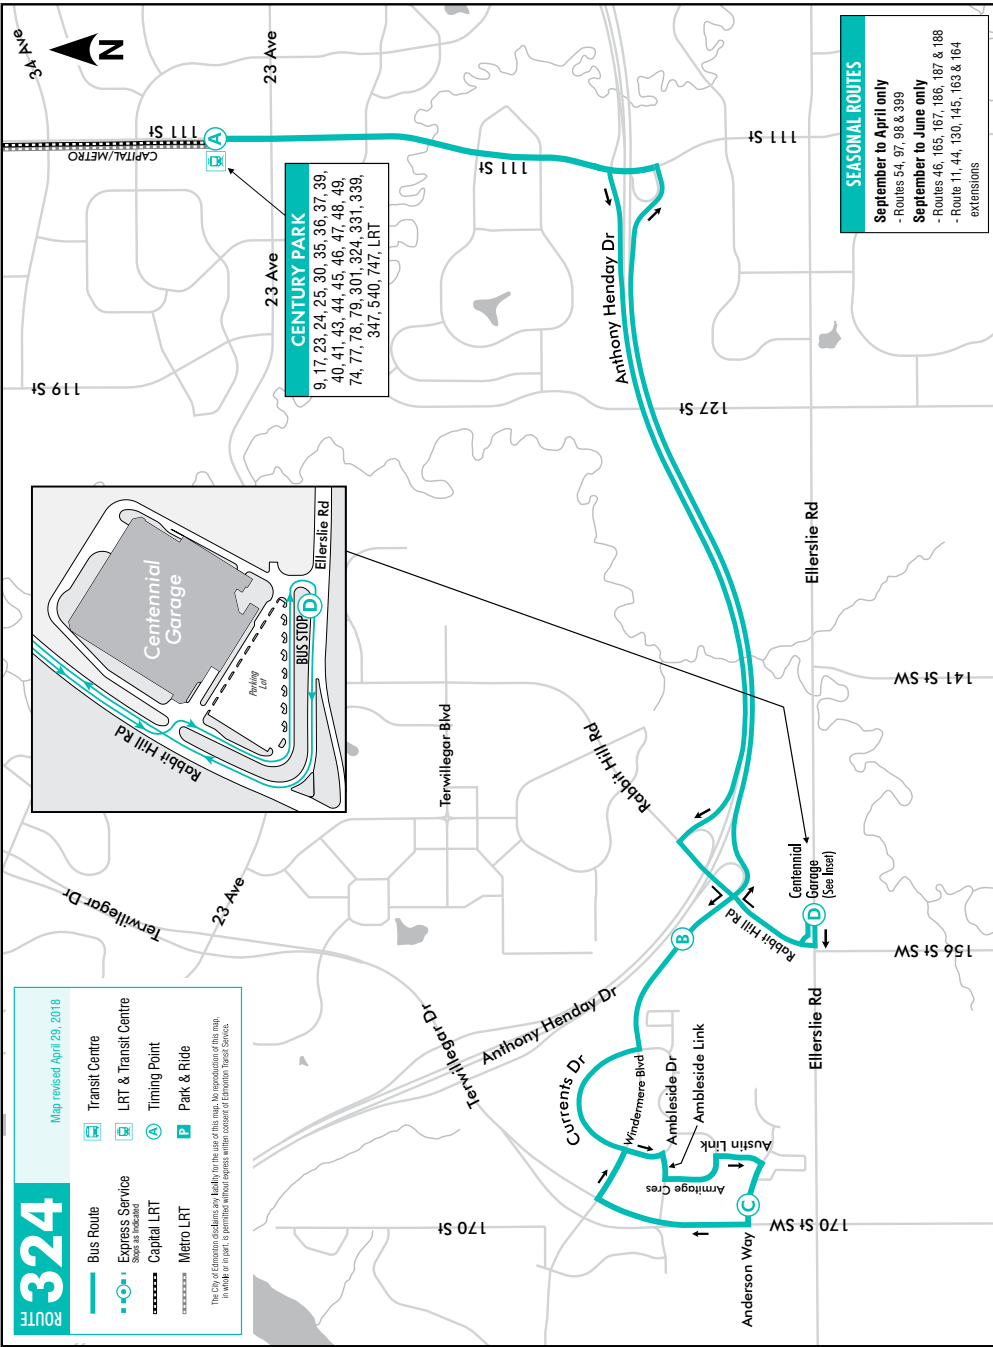

ROUTE 324 MONDAY TO FRIDAY   **ROUTE 324 SATURDAY**

Century Park to Ambleside						Ambleside to Century Park					
Century Park TC	156 St Windermere Blvd S.W.	170 St Anderson Way S.W.	170 St Anderson Way S.W.	Rabbit Hill Rd Ellerslie Rd S.W.	Century Park TC	Century Park TC	156 St Windermere Blvd S.W.	170 St Anderson Way S.W.	170 St Anderson Way S.W.	Rabbit Hill Rd Ellerslie Rd S.W.	Century Park TC
A	B	C	C	D	A	A	B	C	C	D	A
9:52	10:03	10:13	10:13	10:23	10:35	5:03	5:13	5:22	5:22	5:33	5:44
10:22	10:33	10:43	10:43	10:53	11:05	6:03	6:13	6:22	6:22	6:33	6:44
11:22	11:33	11:43	11:43	11:53	12:05	7:03	7:13	7:22	7:22	7:33	7:44
12:22	12:33	12:43	12:43	12:53	1:05						
						7:00	7:10	7:19	7:19	7:30	7:41
						8:00	8:10	8:19	8:19	8:30	8:41
						9:00	9:10	9:19	9:19	9:30	9:41
						10:00	10:10	10:19	10:19	10:30	10:41
						11:00	11:10	11:19	11:19	11:30	11:41
						12:00	12:10	12:19	12:19	12:30	12:41

ROUTE 324 SUNDAY

Century Park to Ambleside						Ambleside to Century Park					
Century Park TC	156 St Windermere Blvd S.W.	170 St Anderson Way S.W.	170 St Anderson Way S.W.	Rabbit Hill Rd Ellerslie Rd S.W.	Century Park TC						
A	B	C	C	D	A						
6:03	6:13	6:22	6:22	6:33	6:44						
7:03	7:13	7:22	7:22	7:33	7:44						
8:03	8:13	8:22	8:22	8:33	8:44						
9:03	9:13	9:22	9:22	9:33	9:44						
7:01	7:11	7:20	7:20	7:31	7:42						
8:01	8:11	8:20	8:20	8:31	8:42						
9:01	9:11	9:20	9:20	9:31	9:42						
10:01	10:11	10:20	10:20	10:31	10:42						
11:01	11:11	11:20	11:20	11:31	11:42						

Bold Text represents P.M. time   TC = Transit Centre   C=Community Bus   Subject to change without notice