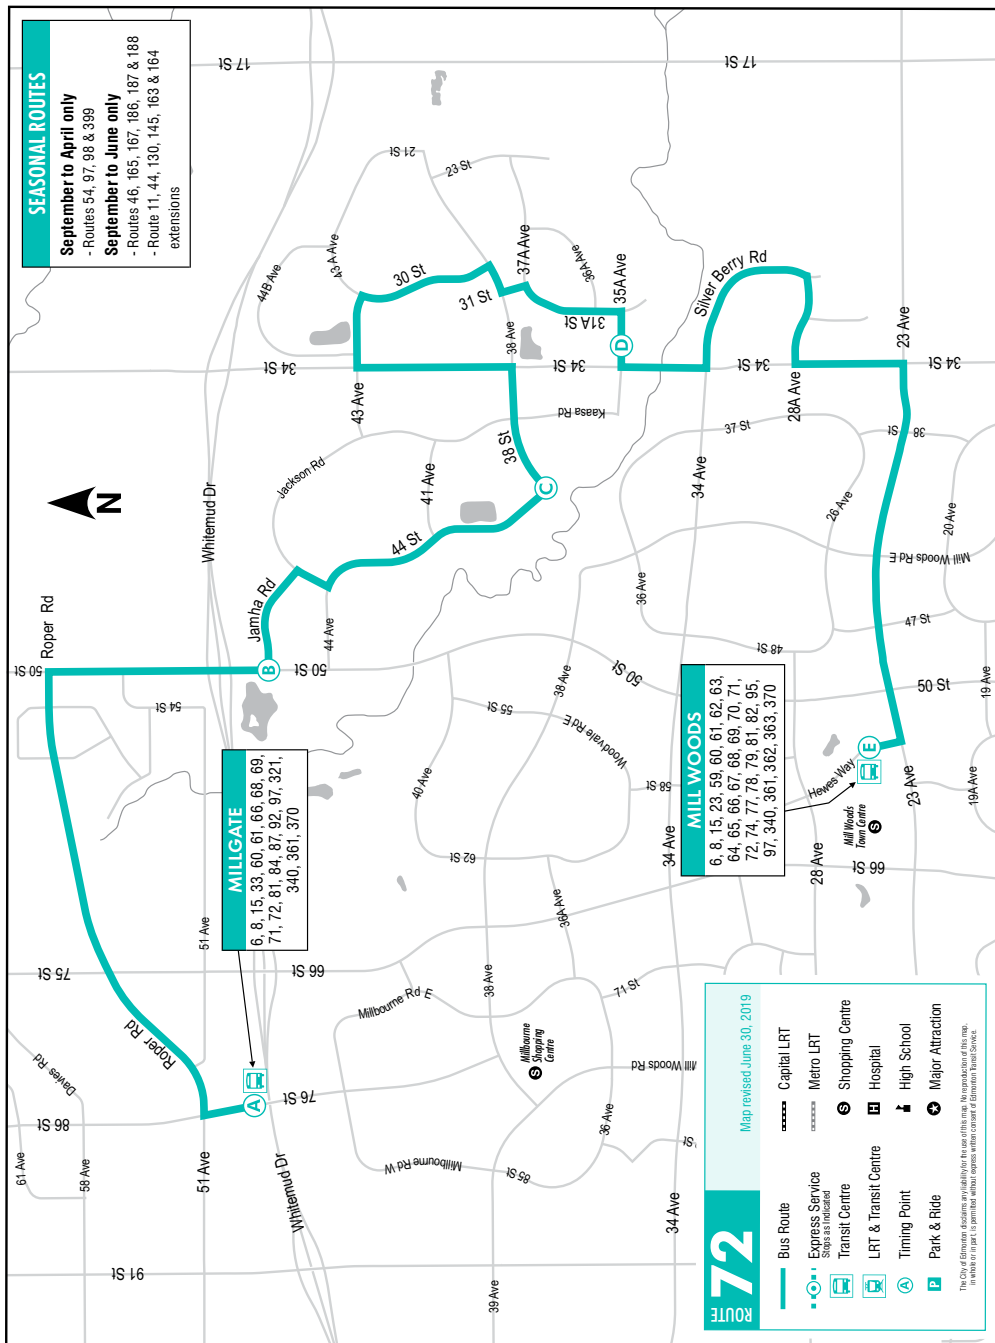

Late Nights & Weekends
Millgate
Silver Berry
Laurel
Mill Woods

REVISED SEPTEMBER 1, 2019

takeETS.com **ETS**

SEASONAL ROUTES

September to April only

- Routes 54, 97, 98 & 399

September to June only

- Routes 46, 165, 167, 168, 187 & 188
- Route 11, 44, 130, 145, 163 & 164 extensions

72 ROUTE
Map revised June 30, 2019

- Bus Route
- Express Service Stops indicated
- Transit Centre
- LRT & Transit Centre
- Timing Point
- Park & Ride
- Capital LRT
- Metro LRT
- Shopping Centre
- Hospital
- High School
- Major Attraction

ROUTE 370 SATURDAY

6:16	6:29	6:37	6:51	6:00	6:16	6:24	6:38
7:16	7:29	7:37	7:51	7:00	7:16	7:24	7:38
				8:00	8:16	8:24	8:38
7:46	7:59	8:07	8:21	7:30	7:46	7:54	8:08
8:46	8:59	9:07	9:21	8:30	8:46	8:54	9:08
9:46	9:59	10:07	10:21	9:30	9:46	9:54	10:08
10:46	10:59	11:07	11:21	10:30	10:46	10:54	11:08
11:46	11:59	12:07	12:21	11:30	11:46	11:54	12:08
12:46	12:59	1:07	1:21	12:30	12:46	12:54	1:08

ROUTE 370 SUNDAY

6:46	6:59	7:07	7:21	6:30	6:46	6:54	7:08
7:46	7:59	8:07	8:21	7:30	7:46	7:54	8:08
8:46	8:59	9:07	9:21	8:30	8:46	8:54	9:08
6:16	6:29	6:37	6:51	6:00	6:16	6:24	6:38
7:16	7:29	7:37	7:51	7:00	7:16	7:24	7:38
8:16	8:29	8:37	8:51	8:00	8:16	8:24	8:38
9:16	9:29	9:37	9:51	9:00	9:16	9:24	9:38
10:16	10:29	10:37	10:51	10:00	10:16	10:24	10:38
11:16	11:29	11:37	11:51	11:00	11:16	11:24	11:38