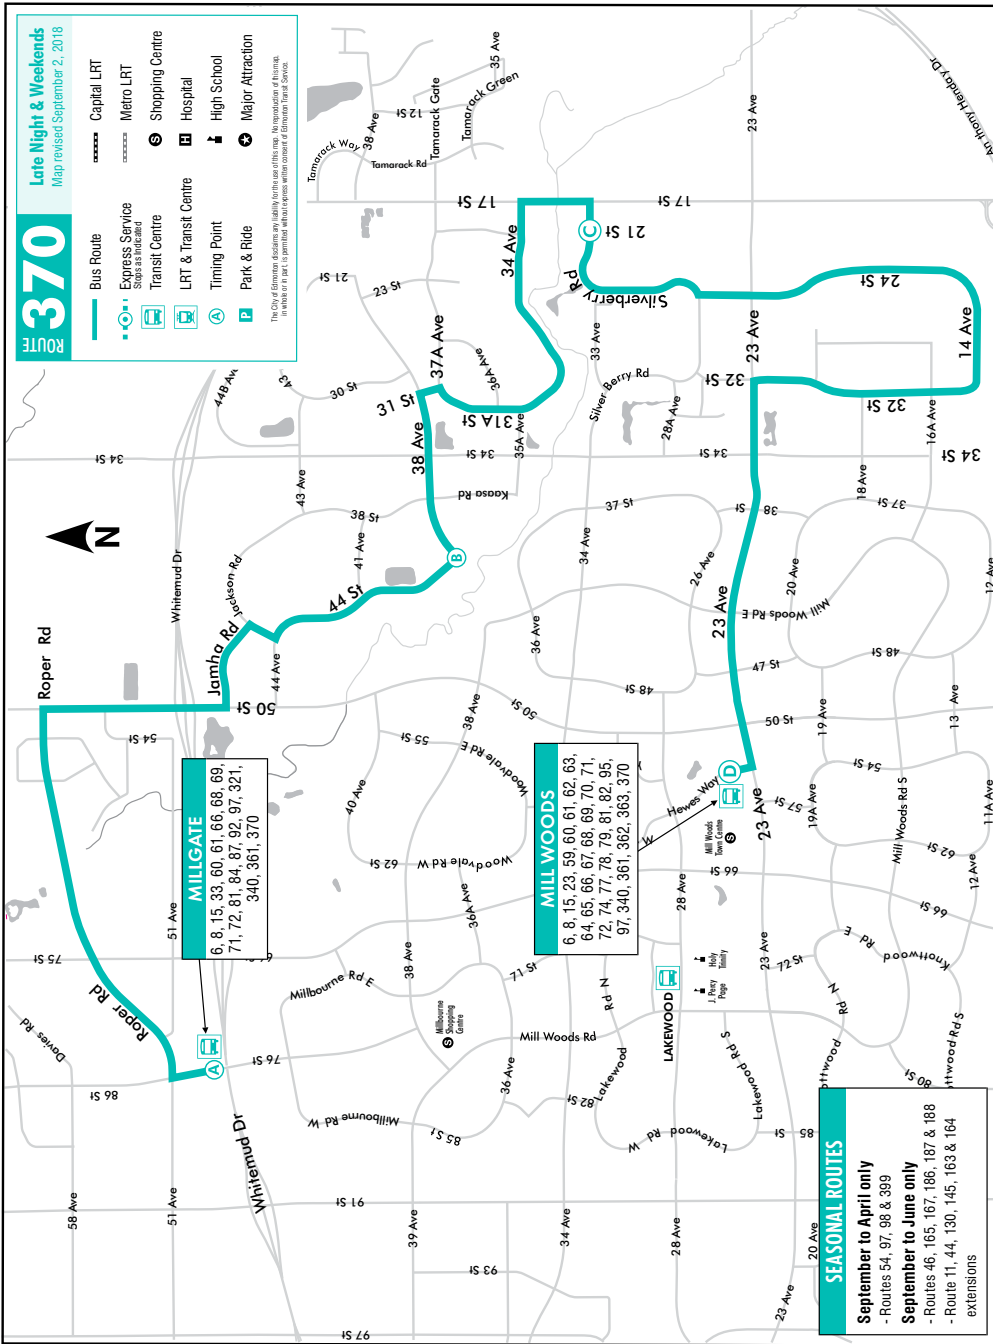

ROUTE 370 MONDAY TO FRIDAY

Millgate to Mill Woods				Mill Woods to Millgate			
Millgate TC	44 St 38 Av	21 St Silverberry Rd East	Mill Woods TC	Mill Woods TC	20 St Silverberry Rd East	44 St 38A Av	Millgate TC
A	B	C	D	D	C	B	A
10:46	10:59	11:07	11:21	10:30	10:46	10:54	11:08
11:46	11:59	12:07	12:21	11:30	11:46	11:54	12:08
12:46	12:59	1:07	1:21	12:30	12:46	12:54	1:08

ROUTE 370 SATURDAY

6:16	6:29	6:37	6:51	6:00	6:16	6:24	6:38
7:16	7:29	7:37	7:51	7:00	7:16	7:24	7:38
				8:00	8:16	8:24	8:38
7:46	7:59	8:07	8:21	7:30	7:46	7:54	8:08
8:46	8:59	9:07	9:21	8:30	8:46	8:54	9:08
9:46	9:59	10:07	10:21	9:30	9:46	9:54	10:08
10:46	10:59	11:07	11:21	10:30	10:46	10:54	11:08
11:46	11:59	12:07	12:21	11:30	11:46	11:54	12:08
12:46	12:59	1:07	1:21	12:30	12:46	12:54	1:08

ROUTE 370 SUNDAY

6:46	6:59	7:07	7:21	6:30	6:46	6:54	7:08
7:46	7:59	8:07	8:21	7:30	7:46	7:54	8:08
8:46	8:59	9:07	9:21	8:30	8:46	8:54	9:08
6:16	6:29	6:37	6:51	6:00	6:16	6:24	6:38
7:16	7:29	7:37	7:51	7:00	7:16	7:24	7:38
8:16	8:29	8:37	8:51	8:00	8:16	8:24	8:38
9:16	9:29	9:37	9:51	9:00	9:16	9:24	9:38
10:16	10:29	10:37	10:51	10:00	10:16	10:24	10:38
11:16	11:29	11:37	11:51	11:00	11:16	11:24	11:38

Bold Text represents P.M. time   TC = Transit Centre   C=Community Bus   Subject to change without notice

TIMING POINTS